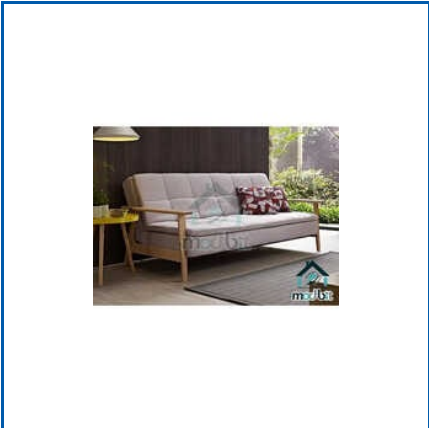

3 Seater Wooden Sofa Cum Bed, Arcade Storage Center Table, Brown White Extendable Bookshelf, Brown White Extendable Corner Cabinet, Dining Table With 6 Hidden Briskly Chairs, Foldable Study Work Table, Green And Brown Hexagonal Stools, HDF Moving Bookshelf, Mica Beliche Bunk Wall Bed, Mica Eco Voguish Vertical Wall Bed, Modern Ladder Chair, Modern Sofa Cum Bed, Modular Sofa Cum Bed, Multiple Drawer Extendable Corner Cabinet, Mustard Yellow Ladder Chair, etc.

MODULAR SOFA CUM BED

WOODEN SOFA CUM BED

MODERN SOFA CUM BED

About Us

Add style with quality to the spaces with a quality-assured range of Furniture! Mod-Bit Space Furnishings Private Limited presents an attractive collection of Furniture such as Mica Eco Voguish Vertical Wall Bed, Square Dark Green And White Center Table, Modern Sofa Cum Bed, PU Rejig Walnut Brown Ladder Chair, Pulcro Rainbow Hexagonal Wooden Stool, Wooden Foldable Study Work Table, HDF Moving Book Shelve, etc. Every single design is created with precision and excellence to bring comfort with appeal to the spaces. We have expert designers having vast skills and expertise in the domain of crafting valuable range of furniture in standard as well as customized designs.