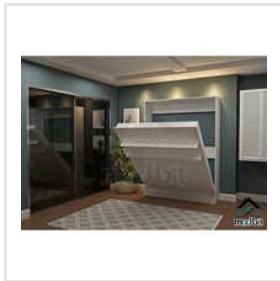

MODULAR SOFA CUM BED

WOODEN SOFA CUM BED

MODERN SOFA CUM BED

About Us

Add style with quality to the spaces with a quality-assured range of Furniture! Mod-Bit Space Furnishings Private Limited presents an attractive collection of Furniture such as Mica Eco Voguish Vertical Wall Bed, Square Dark Green And White Center Table, Modern Sofa Cum Bed, PU Rejig Walnut Brown Ladder Chair, Pulcro Rainbow Hexagonal Wooden Stool, Wooden Foldable Study Work Table, HDF Moving Book Shelve, etc. Every single design is created with precision and excellence to bring comfort with appeal to the spaces. We have expert designers having vast skills and expertise in the domain of crafting valuable range of furniture in standard as well as customized designs.

Teak Wood Green Ladder Chair

Green And Brown Hexagonal Stools

Mica Beliche Bunk Wall Bed

PU Rejig Walnut Brown Ladder Chair

Pulcro Rainbow Hexagonal Wooden

Mica Eco Voguish Vertical Wall Bed

Vertical Wall Bed With Side Cabinet