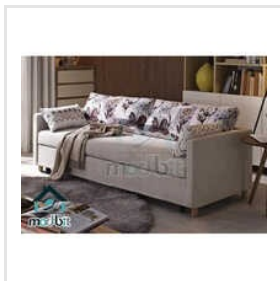

3 Seater Wooden Sofa Cum Bed