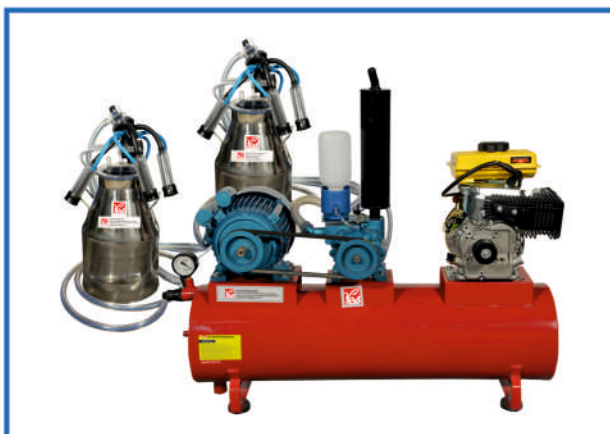

TENDER COCONUT SHELL
SHREDDER (10 / 15 HP)

AGRICULTURE

CHAFF CUTTER

TENDER COCONUT PUNCH CUM SPLITTER

MILKING MACHINE

TENDER COCONUT
TRIMMING MACHINE

DOUBLE SHAFT SHEDDER

RANGE OF PRODUCTS