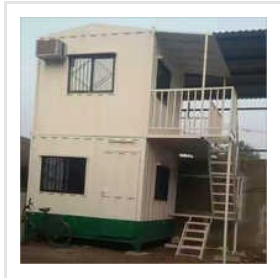

Aluminium Office Portable Cabin, Easily Assembled Portable Cabin, FRP Portable Cabin, GI Portable Cabin, GI Portable Office Cabin, GI Portable Toilet, Industrial MS Portable Office Cabin, Industrial Mobile Toilet, Industrial Portable Security Cabin, Industrial Steel Portable Cabin, MS Bunk House Cabin, MS Porta Cabin, MS Portable Office Container, MS Prefab Portable Cabin, MS Prefabricated Movable House, etc.

Metal Portable Systems is known for offering Steel Bunk House Cabin, Movable Prefabricated House, Used Shipping Container, Prefabricated Accommodation Cabin, etc. Since 2017, we have been serving customers with our exclusive product range and have emerged as a top-notch firm in the respective domain. The head office of our company is located in Howrah, West Bengal, India, where all the necessary facilities are made available to the professionals so that they can work in a hassle-free manner. Our products are customized as per the requirements of clients and no stone is left unturned by us to make them delighted. The focus of our company is to attain the satisfaction of our clients and since our inception, we have been working in the same direction.

MS Prefabricated Site Office Cabin

Mild Steel Portable Office Container

GI Portable Cabin

GI Portable Office Cabin

GI Portable Cabin

Rectangular Portable Cabin

Modular Portable Cabin

Prefabricated Portable Cabin