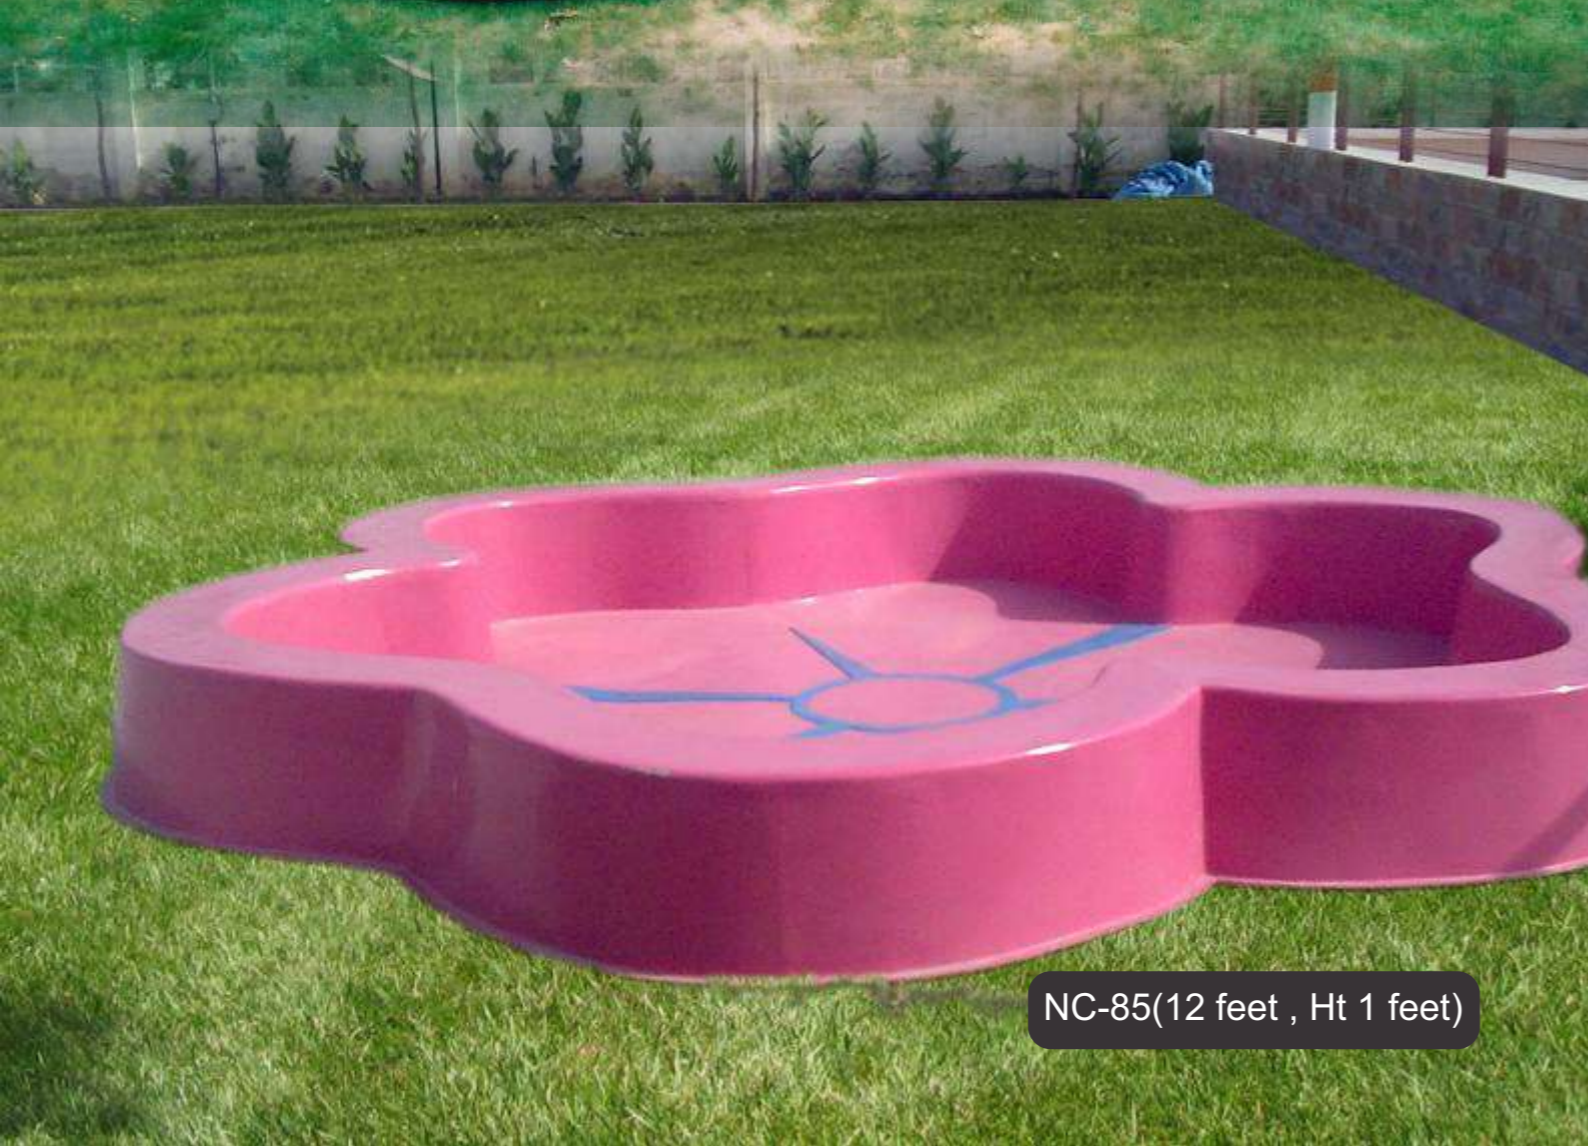

NC-52(B-21", H-40")

ALL(CUT OUTS)

NC-53

Cut Out

Cut Out

NC-58,59,60,61

NC-57

Slide With Sandpit

NC-85(12 feet , Ht 1 feet)

SPLASH POOL

NC-85(D-12ft, H-1ft)

PLAY STATION

NC-162(MAPS)

NC-106

NC-117

NC-123()