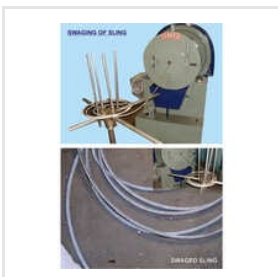

Swaging Machine