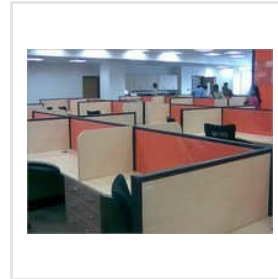

Work Stations