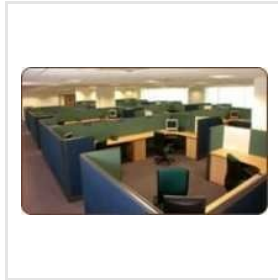

Work Stations