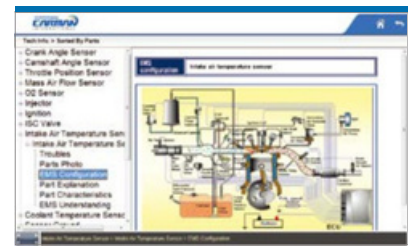

- Help function supported by parts
- Diagrams for vehicle wiring
- Support for code help

◆ PC BASED WIRELESS SCANNER

- Storage and efficient applications
- Bluetooth auto diagnosis
- USB cable diagnosis

FUNCTIONS

■ Brand Selection

■ Menu Selection

■ Maintenance Info

■ Special Function

■ Sensor-DTC Dual

■ Sensor-Actu. Dual

AMPRO TESTING MACHINES