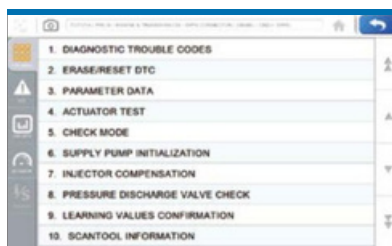

■ Menu Selection