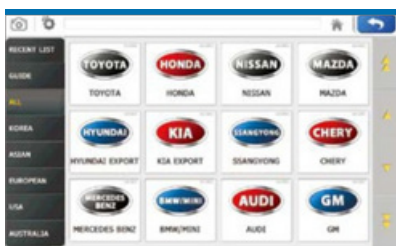

AUTO-i 100

World Class Diagnostic Scanner with Touch Screen and Windows O/S

FEATURE

◆ COMPACT SIZE & SMART FUNCTION

- Compact & Simple design
- Intuitive and user friendly operating system

◆ ULTIMATE VEHICLE COVERAGE

- Asian, European, USA, Australian, Indian and Iranian Vehicles with advanced programming functions

◆ AUTO DIAGNOSTIC SYSTEM

- Auto diagnostic search for available vehicles

◆ VEHICLE MAINTENANCE INFORMATION

- Help function supported by parts
- Diagrams for vehicle wiring
- Support for code help

◆ PC BASED WIRELESS SCANNER

- Storage and efficient applications
- Bluetooth auto diagnosis
- USB cable diagnosis

SPECIFICATION

AUTO-i 100 Module	
Operating System	Window XP, Window VISTA, Window 7, Window 8, Window 10
CPU	Cortex M3 120 MHz
Connectivity	Bluetooth 2.0 / USB 2.0
Dimension (W x H x D)	70mm(2.36") x 130mm(5.11") x 28mm(1.06")
Weight	180 g(0.39 lb)
Operating Voltage	8 ~ 35V
Storage Temperature	-20 °C to 70 °C (-4 to 158 °F)
Protocols	ISO 9142-2 / ISO 14230-2 / ISO 15765-4 / SAE J1850 / ISO 11898
	High-speed / Middle-speed / Low-speed and Single wire CAN
	K/L-Line High Speed Serial / Flashing Code / Ethernet Protocol
	Byte Protocol / Honda Diag-H Protocol / KWPT1281 / TP2.0 / TP1.6 J2610(Chrysler SCI) / J2534 Available (2017)

FUNCTIONS

■ Brand Selection