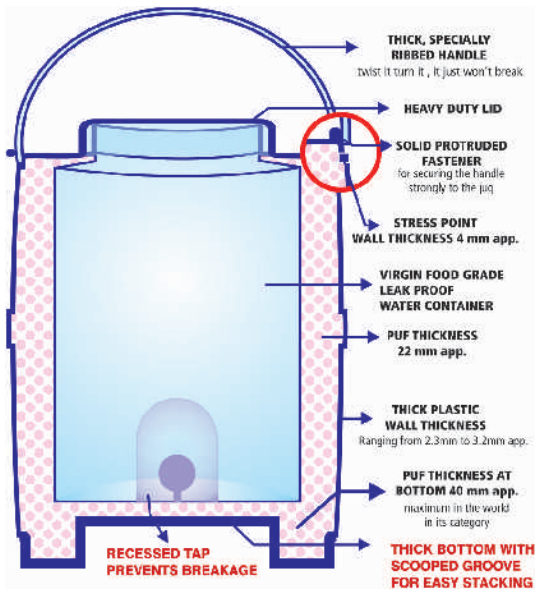

WATER SUPPLIER'S JUG

Keeps water chilled for hours.
 With FAST technology

Gift Sets

NOTTINGHAM Gift Set

Contains : CELCIUS 3 + BENTLEY 1200 + SOLITAIRE 1200 + CUTLERY SET

WINDSOR Gift Set

Contains : CELCIUS 3 + SOLITAIRE 1200