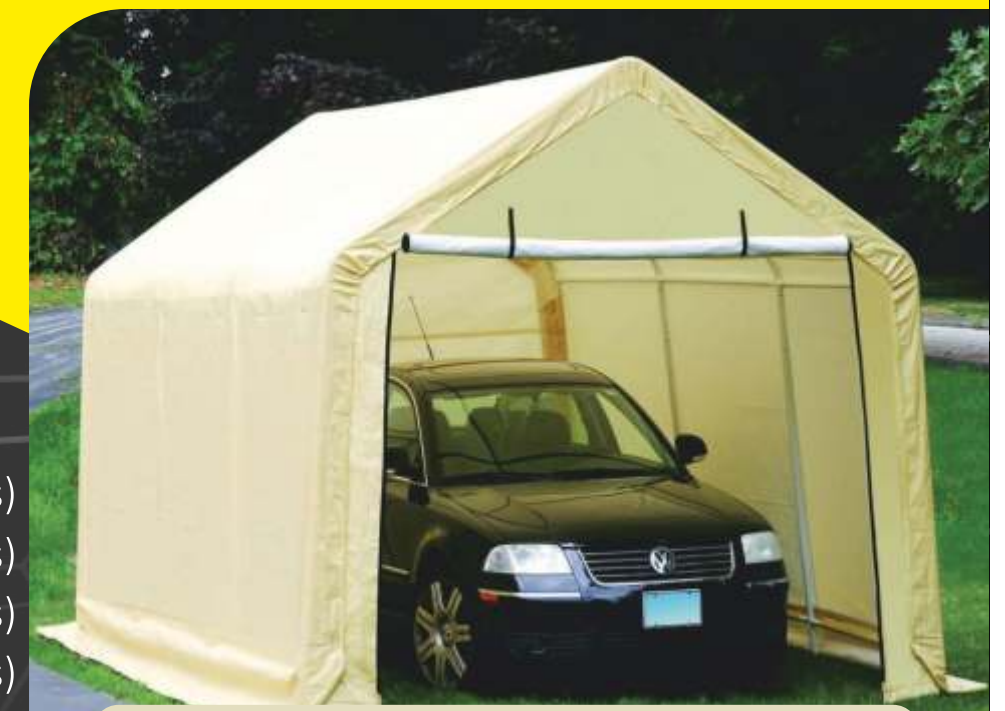

Available Sizes :

- 6 X 8 feet, 9 X 10 feet,
- 9 X 12 feet, 10 X 12 feet,
- 10 X 16 feet, 10 X 20 feet,
- 12 X 16 feet, 12 X 20 feet,
- 15 X 20 feet, 18 X 24 feet.

CANOPY

A canopy is more than an essential piece of fabric that is hung up to offer protection from the elements. It can be decorated for outdoor parties and its easy to set up and install, giving you shade on demand, even as a portable garage.

Available Sizes:

- 10 X 10 feet....(120 X 120 inches)
- 10 X 20 feet....(120 X 240 inches)
- 10 X 17 feet....(120 X 204 inches)
- 12 X 20 feet....(144 X 240 inches)

Protect your Boats, Cars, BBQ Grill or Other Items