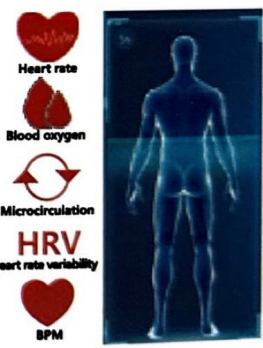

Brown

Product specification and configuration

Beige white

- AI intelligent voice control system
- 4D deep fascia massage movement
- SL lengthened double guide rail
- Front and rear telescopic 4D manipulator
- TFT large screen touch color screen
- One-button convenient switch
- Full body airbag wrap
- Calf rub
- Foot Roller
- Body shape detection
- USB and wireless charging ports

Calf rub function

Health Screening

Wireless and USB charging

Big-screen controller

Self-sensing retractable legs

Product specification and configuration

- AI intelligent voice control system
- 4D deep fascia massage movement
- SL lengthened double guide rail
- Front and rear telescopic 4D manipulator
- TFT large screen touch color screen
- One-button convenient switch
- Full body airbag wrap
- Calf rub
- Foot Roller
- Bluetooth music
- Body shape detection
- Anion
- USB and wireless charging ports