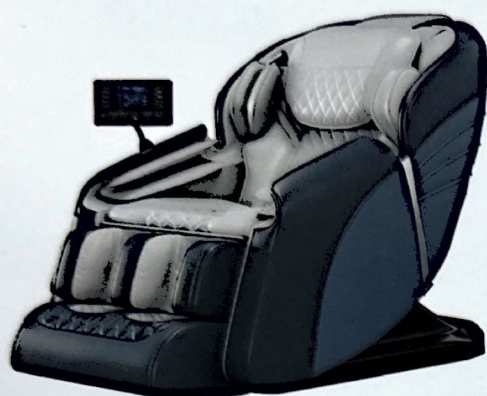

RELAXIFY

white grey

M8

Intelligent multifunctional massage chair

Product specification and configuration

- Straight rail
- Walking, kneading and beating mass
- Large screen hand controller
- Full body airbag wrap massage
- Foot Roller Massage
- One-button zero gravity function
- Bluetooth music playback function
- AI intelligent voice assistant

- Input voltage: 220V~ 50Hz
- Rated power: 60W
- N.W: 62kg
- G.W: 77kg
- Product size: 155×76×110cm
- Package size: 132×76×110cm
- Loading quantity: 54 pcs(40HQ)

MX7S

Multifunctional massage chair

Product specification and configuration

- Straight rail
- Walking, kneading and beating massage movement
- Buttock/Calf Wrap Massage
- Rhythmic top pressure of hip airbag
- One-button zero gravity function
- Bluetooth music playback function
- One-piece installation-free

- Input voltage: 220V~ 50Hz
- Rated power: 60W
- N.W: 38kg
- G.W: 47kg
- Product size: 123×68×109cm
- Package size: 105×67×110cm
- Loading quantity: 84 pcs(40HQ)