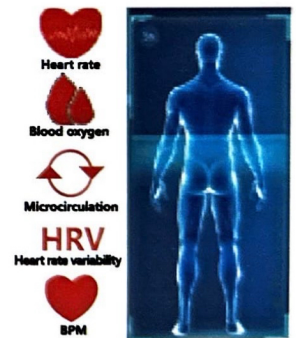

Calf rub function

Health Screening

Wireless and USB charging

Big-screen controller

Self-sensing retractable legs

Product specification and configuration

- AI intelligent voice control system
- 4D deep fascia massage movement
- SL lengthened double guide rail
- Front and rear telescopic 4D manipulator
- TFT large screen touch color screen
- One-button convenient switch
- Full body airbag wrap
- Calf rub
- Foot Roller
- Bluetooth music
- Body shape detection
- Anion
- USB and wireless charging ports

135cm super long SL rail design

Calf rub function

Health check

Automatic electric calf induction telescopic

Thai Spa Stretching

Health detection equipment

Bottom wheel

RELAXIFY