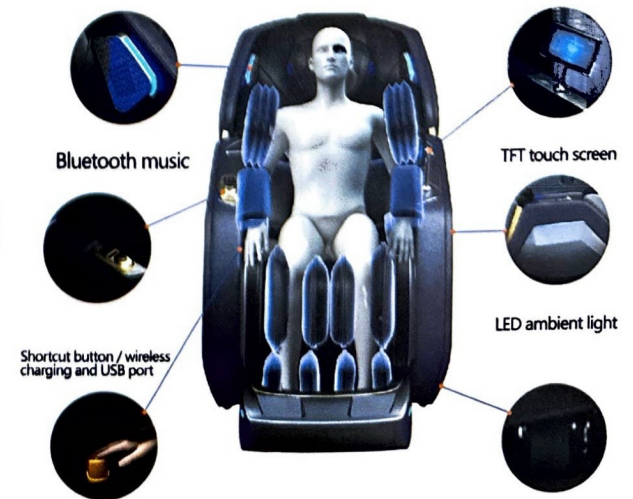

Intelligent multifunctional massage chair

Product specification and configuration

- Straight rail
- Walking, kneading and beating mass
- Large screen hand controller
- Full body airbag wrap massage
- Foot Roller Massage
- One-button zero gravity function
- Bluetooth music playback function
- AI intelligent voice assistant

Calf rub function

Health Screening

Wireless and USB charging

Big-screen controller

Self-sensing retractable legs

Product specification and configuration

- AI intelligent voice control system
- 4D deep fascia massage movement
- SL lengthened double guide rail
- Front and rear telescopic 4D manipulator
- TFT large screen touch color screen
- One-button convenient switch
- Full body airbag wrap
- Calf rub
- Foot Roller
- Bluetooth music
- Body shape detection
- Anion
- USB and wireless charging ports

135cm super long SL rail design

Calf rub function

Health check

Automatic electric calf induction telescopic

Thai Spa Stretching

Health detection equipment

Bottom wheel

RELAXIFY