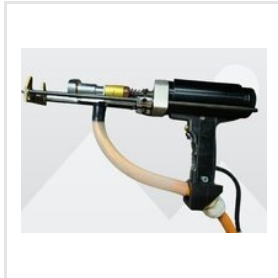

Black Stud Welding Gun