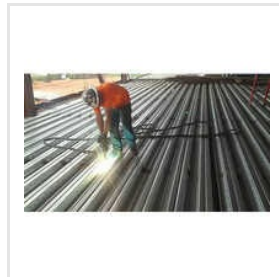

Deck Sheet Stud Welding Services