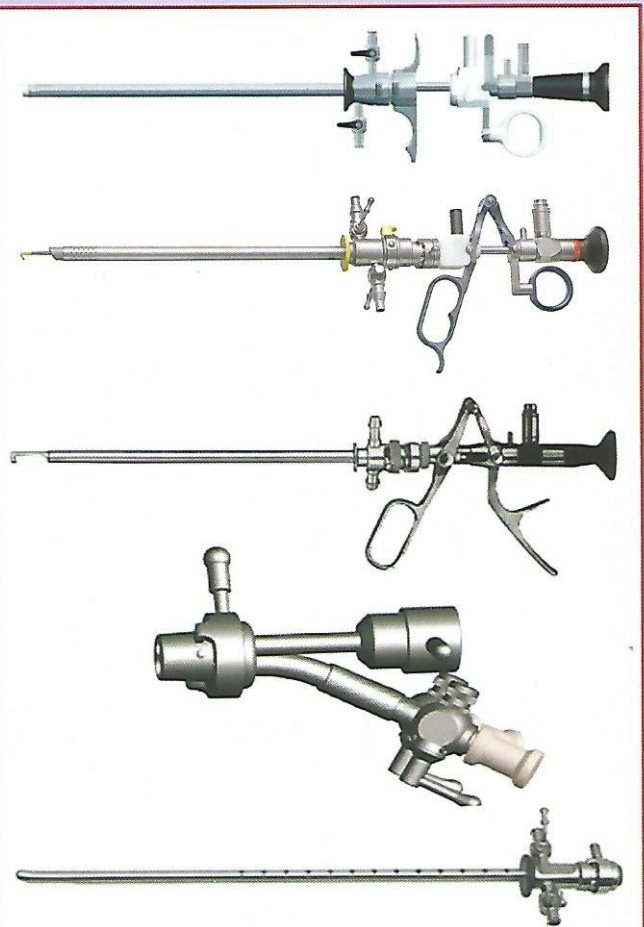

Monopolar hook with L, straight and spatula Tip

Bipolar forceps with various tips and handles

Needle holders kari storz and ethicon types

Uterine manipulator with vaginal tube

Laparoscopy Scissors

Straight Scissor

Tiny Scissor

Curved Scissor

Hook Scissor

- Diagnostic Sheath / Operative Sheath
Single and Double channel
- TURP
Inner and Outer sheath
- Operative sheath
- Working element
Active, Passive and Double stem