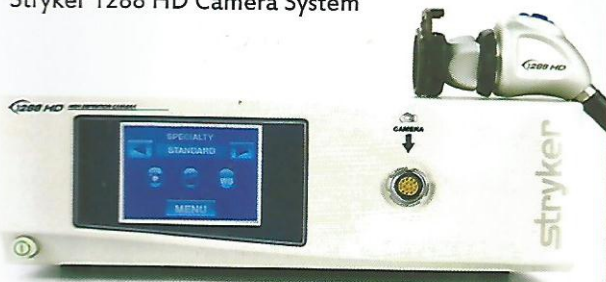

Stryker 1288 HD Camera System

Karl Storz HD Image 1 hub

Refurbished and used branded medical grade monitors

NDS Redience 24"

Karl Storz 19"

Stryker 21"

Stryker 26" Wise

Storz Monitor HD

Stryker 26" Vision Pro

LED OT LIGHT

with single & double dome available
from 45k Lux to 160k lux

OT table for all function

 **ADDLEY**®
CE

GOLDEN NIMBUS INDIA PVT LTD

G-4, Sangeet Plaza, Marol Naka Andheri (E) Mumbai. (INDIA) 400059