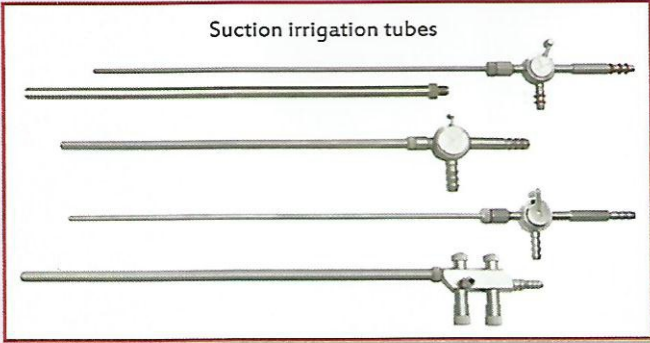

Monopolar hook with L, straight and spatula Tip

Bipolar forceps with various tips and handles

Needle holders kari storz and ethicon types

Uterine manipulator with vaginal tube

Laparoscopy Scissors

Straight Scissor

Tiny Scissor

Curved Scissor

Hook Scissor

- Diagnostic Sheath / Operative Sheath
Single and Double channel
- TURP
Inner and Outer sheath
- Operative sheath
- Working element
Active, Passive and Double stem