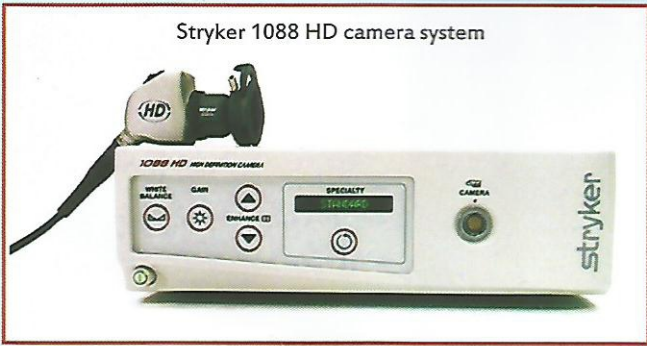

Digital touch screen LED light source

Refurbished and used branded HD single and 3 chip camera systems

Stryker 1088 HD camera system

Karl Storz Image 1

Stryker 1188 HD camera system

Karl Storz Tricam SL

ADDLEY[®] CE