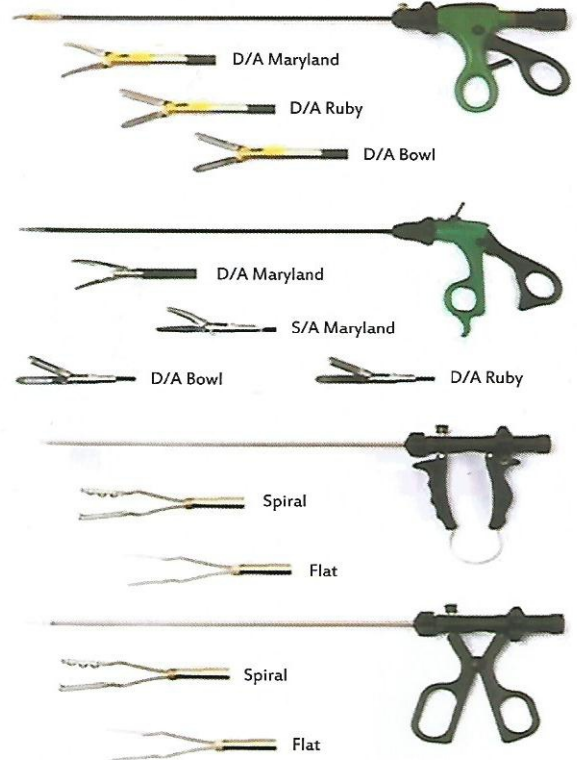

- ➔ A leading Supplier and manufacturer of Laparoscopy, endoscopy and urology instruments.
- ➔ A leading Supplier and trader of Surgical Endoscopy and laparoscopy camera system, Electro surgical Cautery, Co2 insufflation, Light Source, fiber optic cable, medical grade monitors.
- ➔ A Leading trader of OR table & light and hospital furnitures.

www.addley.com

Varies Needle.
Available in 160, 140, 120, 100

Reusable SS Trocars, Canulas and Reducers
Available Ø 3mm, 5 to 12 mm.

German Make HD Rigid Telescopes
Available Ø 4/5/10 mm with 0°
30°, 45°

Monopolar hook with L, straight and spatula Tip

Bipolar forceps with various tips and handles

Needle holders kari storz and ethicon types

Uterine manipulator with vaginal tube

Laparoscopy Scissors

Straight Scissor

Tiny Scissor

Curved Scissor

Hook Scissor

- Diagnostic Sheath / Operative Sheath
Single and Double channel
- TURP
Inner and Outer sheath
- Operative sheath
- Working element
Active, Passive and Double stem