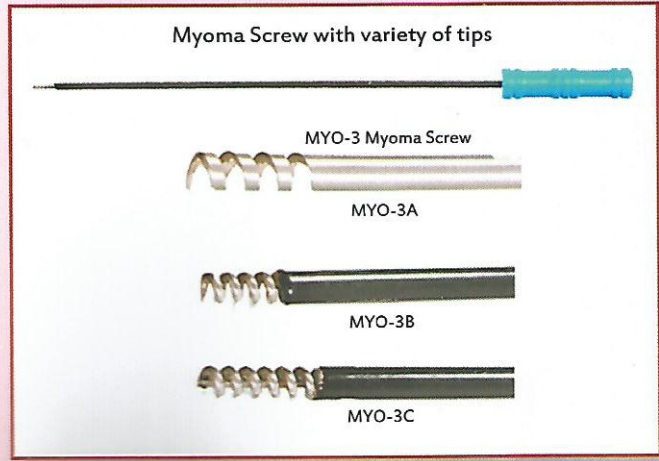

Monopolar hook with L, straight and spatula Tip

Bipolar forceps with various tips and handles

Needle holders kari storz and ethicon types

Uterine manipulator with vaginal tube

Laparoscopy Scissors

Straight Scissor

Tiny Scissor

Curved Scissor

Hook Scissor

- Diagnostic Sheath / Operative Sheath
Single and Double channel
- TURP
Inner and Outer sheath
- Operative sheath
- Working element
Active, Passive and Double stem