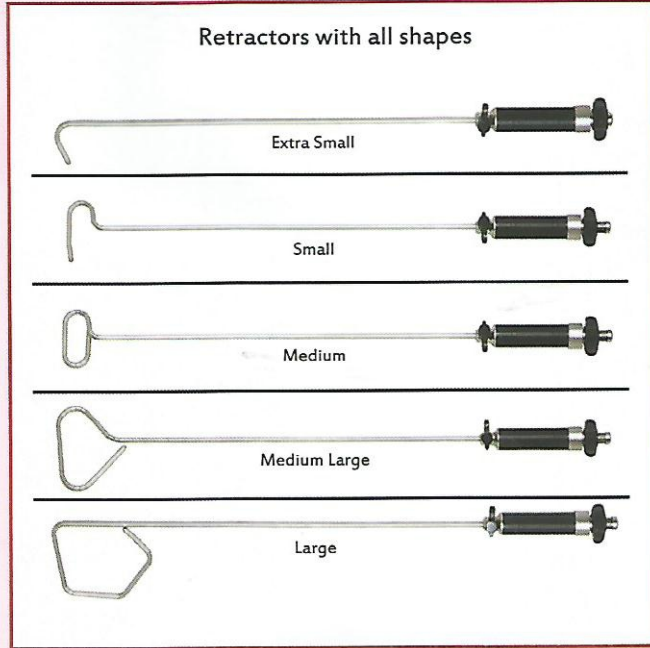

Monopolar hook with L, straight and spatula Tip

Bipolar forceps with various tips and handles

Needle holders kari storz and ethicon types

Uterine manipulator with vaginal tube

Laparoscopy Scissors

Straight Scissor

Tiny Scissor

Curved Scissor

Hook Scissor

- Diagnostic Sheath / Operative Sheath
Single and Double channel
- TURP
Inner and Outer sheath
- Operative sheath
- Working element
Active, Passive and Double stem