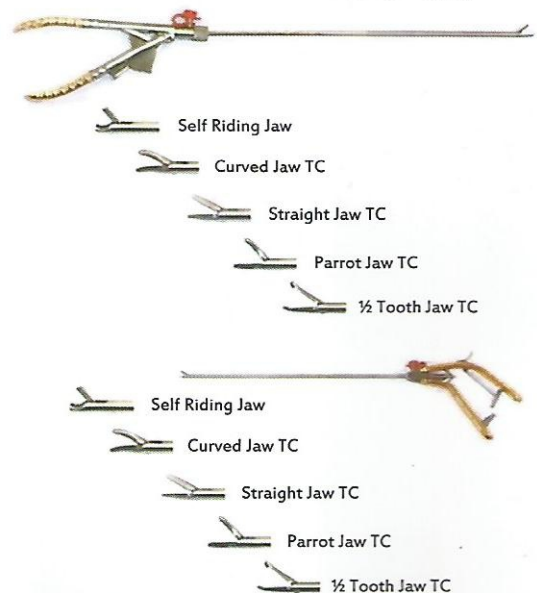

www.addley.com

Varies Needle.
Available in 160, 140, 120, 100

Reusable SS Trocars, Canulas and Reducers
Available Ø 3mm, 5 to 12 mm.

German Make HD Rigid Telescopes
Available Ø 4/5/10 mm with 0°
30°, 45°

Monopolar hook with L, straight and spatula Tip

Bipolar forceps with various tips and handles

Needle holders kari storz and ethicon types

Uterine manipulator with vaginal tube

Laparoscopy Scissors

Straight Scissor

Tiny Scissor

Curved Scissor

Hook Scissor

- Diagnostic Sheath / Operative Sheath
Single and Double channel
- TURP
Inner and Outer sheath
- Operative sheath
- Working element
Active, Passive and Double stem