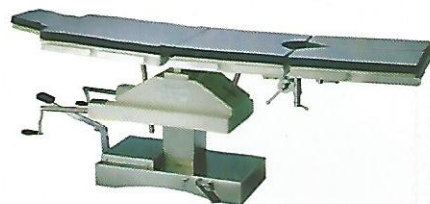

Stryker 26" Vision Pro

LED OT LIGHT

with single & double dome available
from 45k Lux to 160k lux

OT table for all function

 **ADDLEY**®
CE

GOLDEN NIMBUS INDIA PVT LTD

G-4, Sangeet Plaza, Marol Naka Andheri (E) Mumbai. (INDIA) 400059