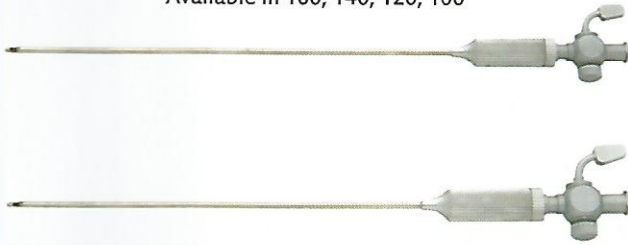

Varies Needle.
Available in 160, 140, 120, 100