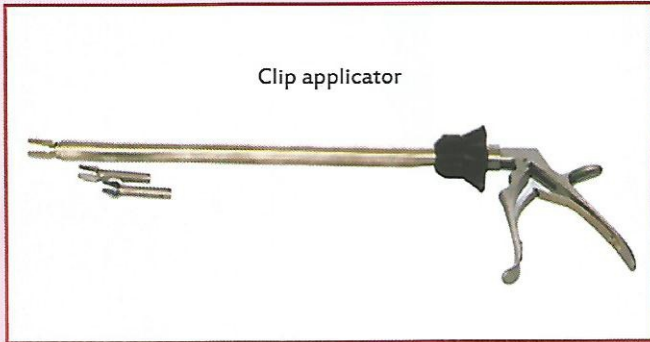

Monopolar hook with L, straight and spatula Tip

Bipolar forceps with various tips and handles

Needle holders kari storz and ethicon types

Uterine manipulator with vaginal tube

Laparoscopy Scissors

Straight Scissor

Tiny Scissor

Curved Scissor

Hook Scissor

- Diagnostic Sheath / Operative Sheath
Single and Double channel
- TURP
Inner and Outer sheath
- Operative sheath
- Working element
Active, Passive and Double stem