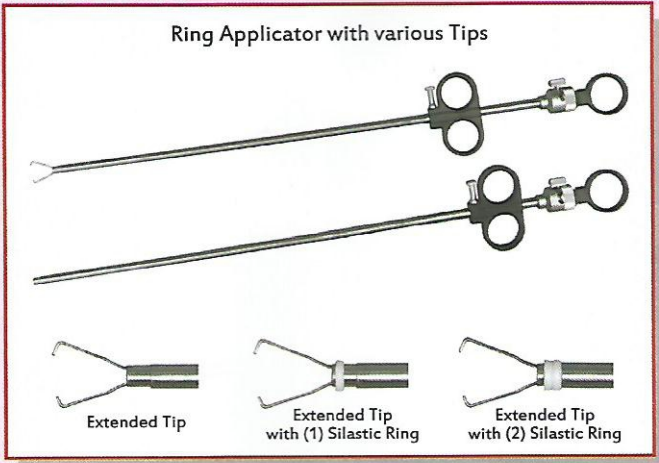

www.addley.com

Varies Needle.
Available in 160, 140, 120, 100

Reusable SS Trocars, Canulas and Reducers
Available Ø 3mm, 5 to 12 mm.

German Make HD Rigid Telescopes
Available Ø 4/5/10 mm with 0°
30°, 45°

Monopolar hook with L, straight and spatula Tip

Bipolar forceps with various tips and handles

Needle holders kari storz and ethicon types

Uterine manipulator with vaginal tube

Laparoscopy Scissors

Straight Scissor

Tiny Scissor

Curved Scissor

Hook Scissor

- Diagnostic Sheath / Operative Sheath
Single and Double channel
- TURP
Inner and Outer sheath
- Operative sheath
- Working element
Active, Passive and Double stem