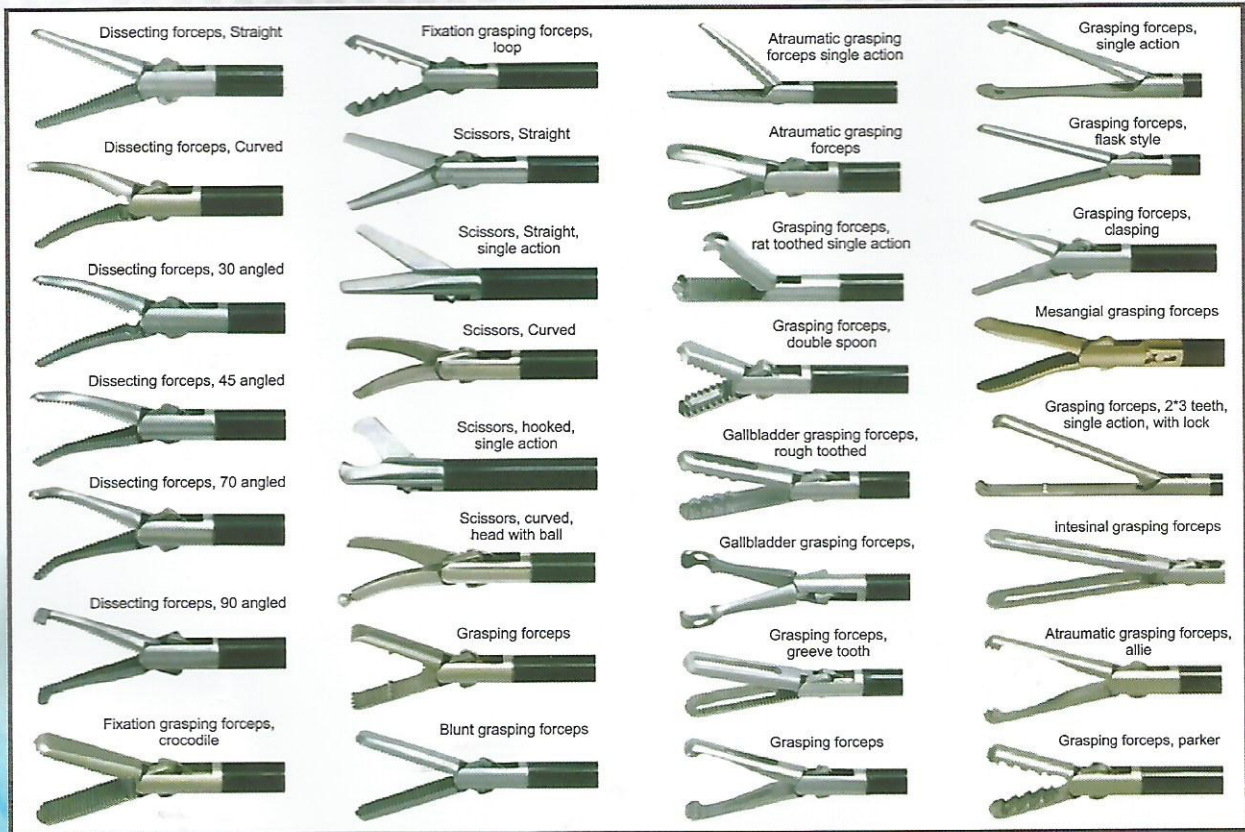

ADDLEY® CE

- ➔ A leading Supplier and manufacturer of Laparoscopy, endoscopy and urology instruments.
- ➔ A leading Supplier and trader of Surgical Endoscopy and laparoscopy camera system, Electro surgical Cautery, Co2 insufflation, Light Source, fiber optic cable, medical grade monitors.
- ➔ A Leading trader of OR table & light and hospital furnitures.

www.addley.com