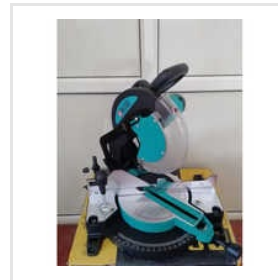

Our Products

**4 Inch Flate (2 Side)
)Turbo And Rim Blade**

Road Cutter Blade

RCC Cutting Blade

Compound Miter Saw

**1016-AN Pro Paint Or
Putty Mixer**

Ideal Chainsaw 62cc

**Progen 9516-HG
Demolition Hammer**