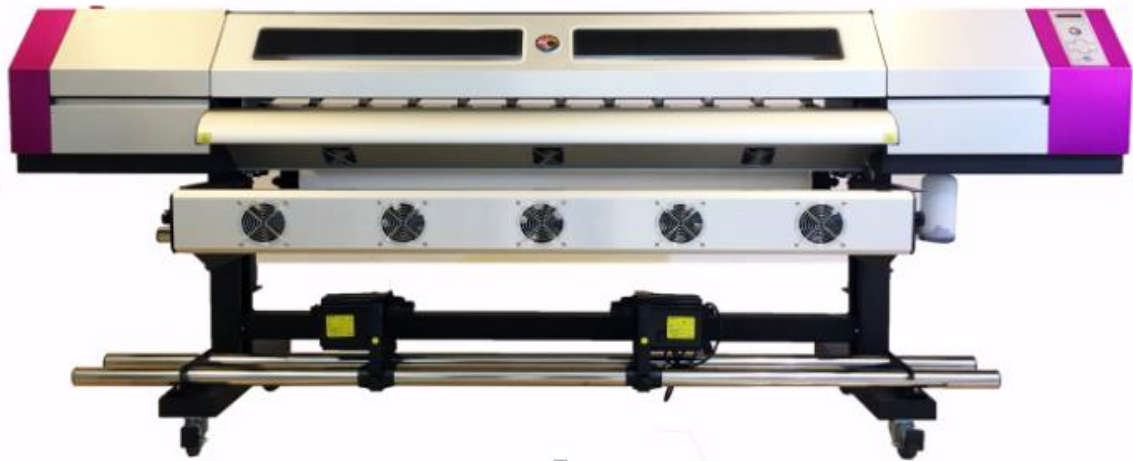

【G18SN011】 New Product Announcement

*Pictures only for reference, Details are subject to corresponding products.

【Topic】

Galaxy L1 is released

【Content】

RIP Software	Maintop , Photoprint
IF System	Standard
Printhead Height	1.5-10mm from Media
Take-up	Internal. Standard Configuration

【Specification】

Model		Galaxy L1		
Printhead		DX-5	XP600	3200
Number of Printhead		1	2	1
Ink	Type	Eco Solvent	Eco Solvent	Water Base
	Color	4 (C\M\Y\K)	4 (C\M\Y\K)	4 (C\M\Y\K)
Output (m²/h)	Draft 2Pass	46	39	34
	Draft 3Pass	31	25	26
	Standard 4Pass	23	19	20
	Quality 6Pass	15	13	11
	H.Quality 8Pass	11	10	
	Back-lit 12Pass	8	7