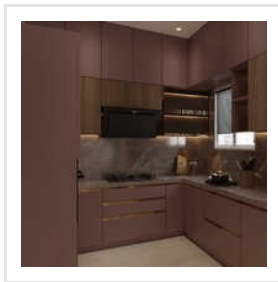

Chimney Cabinet