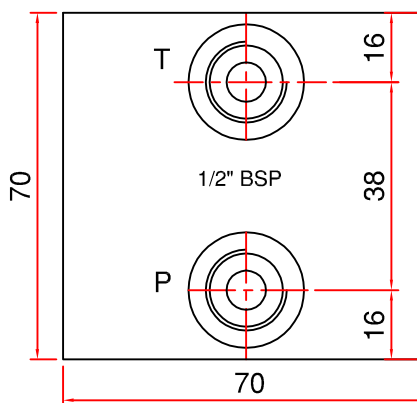

# JACKTECH STANDARD MANYFOLD BLOCK

- Code:- As per Model no.
- Material:- MILD STEEL
- Material Size:- 70X70X.....
- Connection Size:- 3/8" BSP
- Std. P & T Common Circuit

NO.OF STATION	1	2	3	4	5	6	7	8	9
Modal No.	MB6-3/8"	MB6-3/8" <sup>2</sup>	MB6-3/8" <sup>3</sup>	MB6-3/8" <sup>4</sup>	MB6-3/8" <sup>5</sup>	MB6-3/8" <sup>6</sup>	MB6-3/8" <sup>7</sup>	MB6-3/8" <sup>8</sup>	MB6-3/8" <sup>9</sup>
A	70	120	170	220	270	320	370	420	470
B	58	108	158	208	258	308	358	408	458
Weight-KG	2.7	4.6	6.5	8.5	10.4	12.3	14.2	16.2	18.1