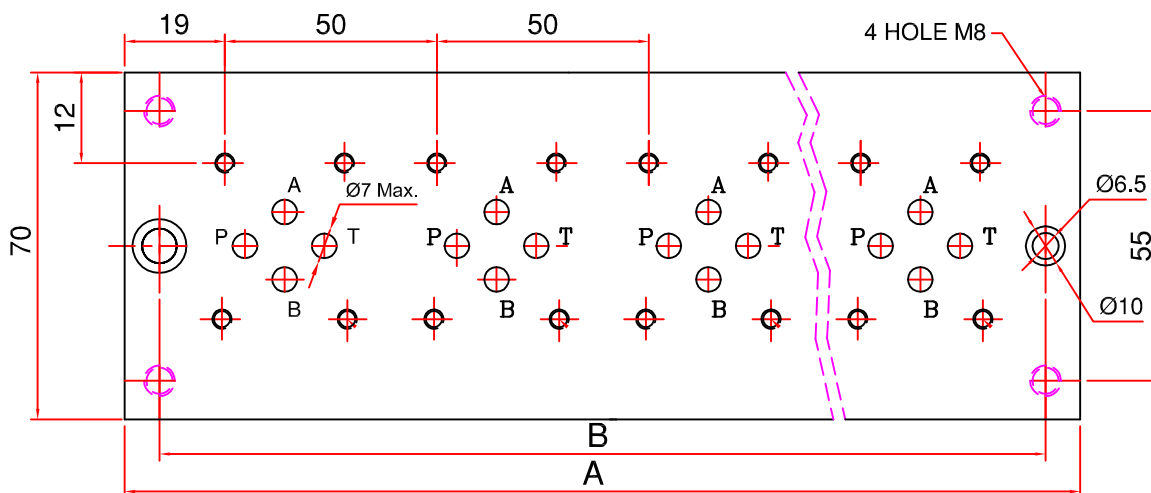

# JACKTECH STANDARD MANYFOLD BLOCK

- Code:- As per Model no.
- Material:- MILD STEEL
- Material Size:- 70X70X.....
- Connection Size:- 3/8" BSP
- Std. P & T Common Circuit

NO.OF STATION	1	2	3	4	5	6	7	8	9
Modal No.	MB6-3/8"	MB6-3/8" <sup>2</sup>	MB6-3/8" <sup>3</sup>	MB6-3/8" <sup>4</sup>	MB6-3/8" <sup>5</sup>	MB6-3/8" <sup>6</sup>	MB6-3/8" <sup>7</sup>	MB6-3/8" <sup>8</sup>	MB6-3/8" <sup>9</sup>
A	70	120	170	220	270	320	370	420	470
B	58	108	158	208	258	308	358	408	458
Weight-KG	2.7	4.6	6.5	8.5	10.4	12.3	14.2	16.2	18.1