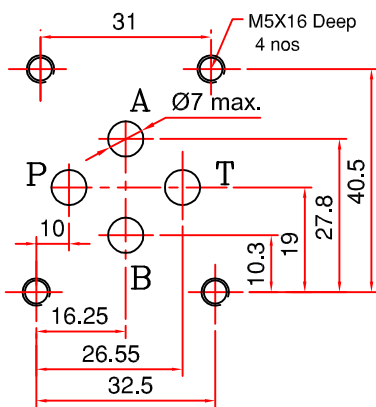

# JACKTECH STANDARD MANYFOLD BLOCK

- Code:- As per Model no.
- Material:- MILD STEEL
- Material Size:- 70X70X.....
- Connection Size:- 3/8" BSP
- Std. P & T Common Circuit

NO.OF STATION	1	2	3	4	5	6	7	8	9
Modal No.	MB6-3/8"	MB6-3/8" <sup>2</sup>	MB6-3/8" <sup>3</sup>	MB6-3/8" <sup>4</sup>	MB6-3/8" <sup>5</sup>	MB6-3/8" <sup>6</sup>	MB6-3/8" <sup>7</sup>	MB6-3/8" <sup>8</sup>	MB6-3/8" <sup>9</sup>
A	70	120	170	220	270	320	370	420	470
B	58	108	158	208	258	308	358	408	458
Weight-KG	2.7	4.6	6.5	8.5	10.4	12.3	14.2	16.2	18.1