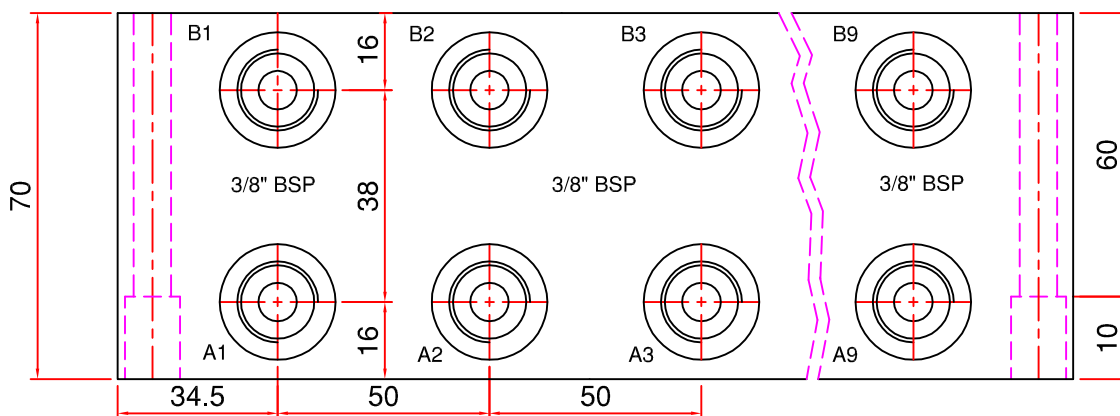

# JACKTECH STANDARD MANYFOLD BLOCK

- Code:- As per Model no.
- Material:- MILD STEEL
- Material Size:- 70X70X.....
- Connection Size:- 3/8" BSP
- Std. P & T Common Circuit

NO.OF STATION	1	2	3	4	5	6	7	8	9
Modal No.	MB6-3/8"	MB6-3/8" <sup>2</sup>	MB6-3/8" <sup>3</sup>	MB6-3/8" <sup>4</sup>	MB6-3/8" <sup>5</sup>	MB6-3/8" <sup>6</sup>	MB6-3/8" <sup>7</sup>	MB6-3/8" <sup>8</sup>	MB6-3/8" <sup>9</sup>
A	70	120	170	220	270	320	370	420	470
B	58	108	158	208	258	308	358	408	458
Weight-KG	2.7	4.6	6.5	8.5	10.4	12.3	14.2	16.2	18.1