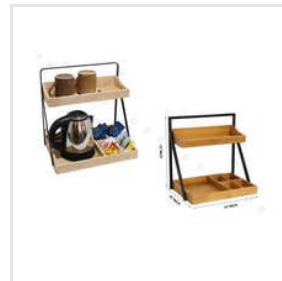

Amafhh Multipurpose Wooden TCM Tray