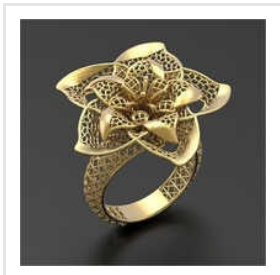

Our Products

Casting Jewellery Ring