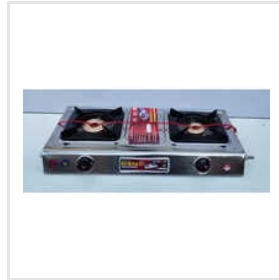

LPG Mini Double Indian Two Burner Gas Stove