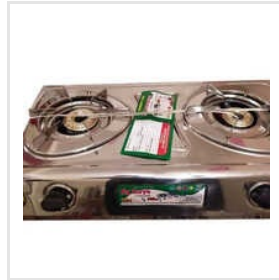

Butterfly LPG Gas Stove