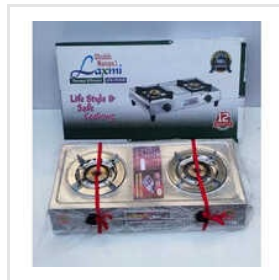

To ensure flawless production of our range of LPG Plating Top Gas Burners, Stainless Steel Kitchen Gas Lighters, LPG Mini Double Indian Two Burner Gas Stoves, Domestic Brass Gas Cocks, Stove Rubber Legs, and other products, we have set up a state-of-the-art manufacturing unit. The facility is equipped with cutting-edge machinery and tools using the latest technology. The unit is managed by a team of well-qualified professionals. The experts make sure that the highest standards of hygiene and efficiency are maintained in the unit. We consider our well-engineered manufacturing unit to be the cornerstone of our organization.

LPG Gas Stove Mini Single Gas Stove

LPG Mini Double Indian Two Burner Gas Stove

LPG Butterfly Single VS2 Gas Stove

LPG Butterfly Square Body Gas Stove

Butterfly Gas Stove

SS Laxmi Gas Stoves

Stainless Steel Two Burner Gas Stove

Three Burner Gas Stove

Mini Single Body Burner Gas Stove

SS LPG Gas Stoves

1kg LPG Mini Double Indian Gas Stove With

ADDRESS

Ground Floor, House No- A 121 ,
Kh No-60, Main 60 Futa Road,
New Sabhapur, Delhi, Delhi, India
(110094).