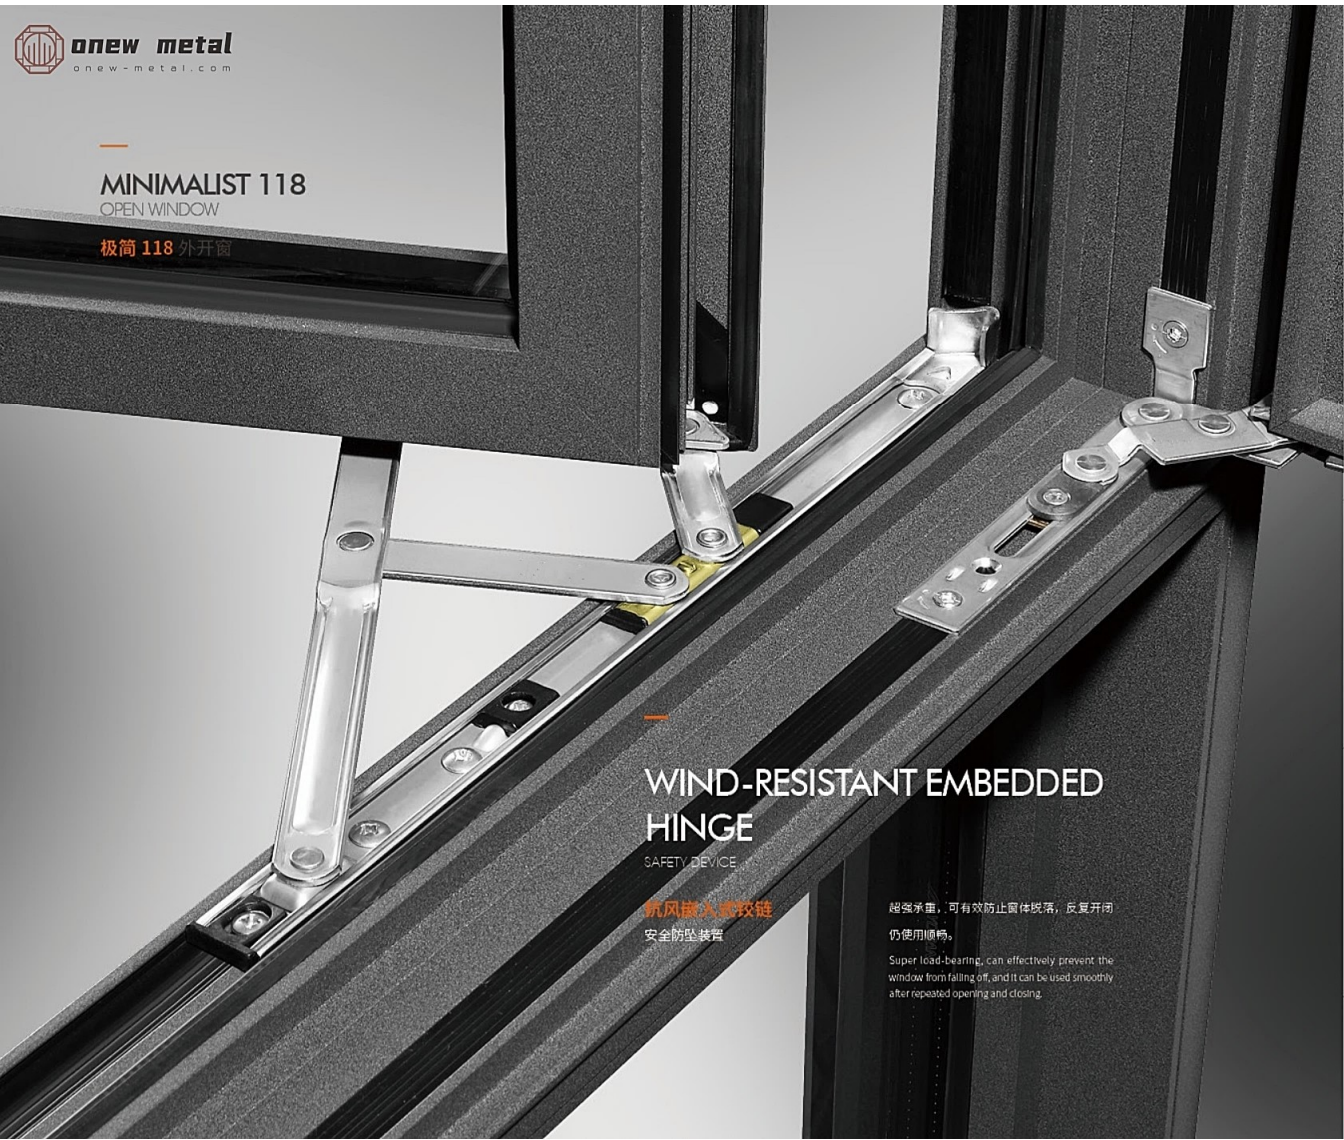

极简 80 双内开窗

MINIMALIST 80
DOUBLE INWARD OPENING WINDOW

极简 80 双内开窗

MINIMALIST 118
OPEN WINDOW
极简 118 外开窗

WIND-RESISTANT EMBEDDED HINGE
SAFETY DEVICE

抗风嵌入式铰链
安全防坠装置

增强承重，可有效防止窗体脱落，反复开闭仍使用顺畅。

Super load-bearing, can effectively prevent the window from falling off, and it can be used smoothly after repeated opening and closing.