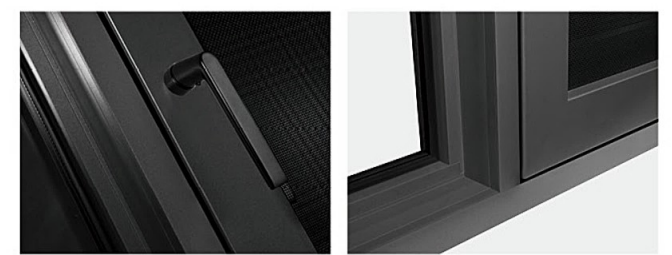

产品颜色 PRODUCT COLOR

外色 Outer color:

- 金属灰
- 咖啡
- 浅砂灰
- 香槟金

内色 Inner color:

- 金属灰
- 咖啡
- 浅砂灰
- 香槟金
- 黑色
- 象牙白
- PU 红樱桃