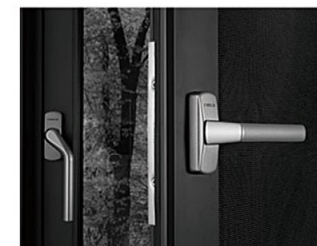

产品颜色 PRODUCT COLOR

外色 Outer color:

内色 Inner color: