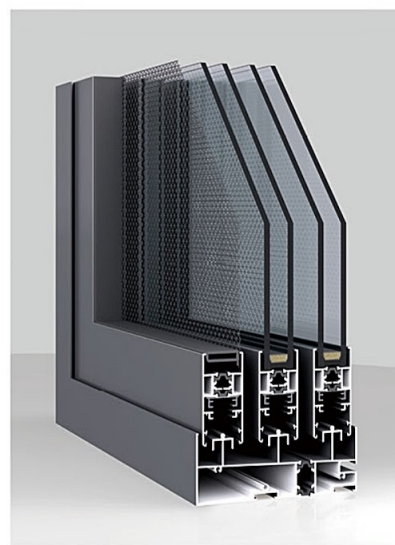

ROYAL VIEW 135 BROKEN BRIDGE SLIDING WINDOW

御景 135 断桥推拉窗

PRODUCT CONFIGURATION

产品配置:

- 排水系统: 高低式排水设计, 排水更顺畅
- 五金标配: 标配自动双点锁, 默认自带儿童锁功能
- 隔热胶条: 优质密封隔热胶条, 隔热性能极佳
- 外观设计: 门扇嵌入式设计
- 玻璃标配: 5mm+12A+5mm 中空钢化玻璃