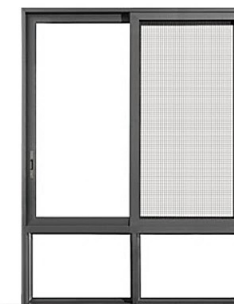

ROYAL VIEW 135 BROKEN BRIDGE SLIDING WINDOW

御景 135 断桥推拉窗

PRODUCT CONFIGURATION

产品配置:

- 排水系统: 高低式排水设计, 排水更顺畅
- 五金标配: 标配自动双点锁, 默认自带儿童锁功能
- 隔热胶条: 优质密封隔热胶条, 隔热性能极佳
- 外观设计: 门扇嵌入式设计
- 玻璃标配: 5mm+12A+5mm 中空钢化玻璃