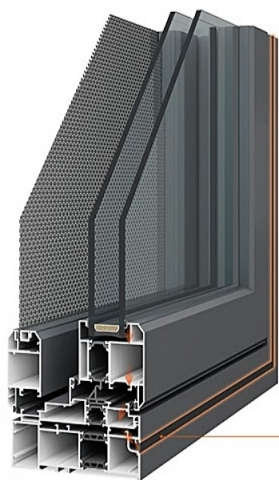

RESPECT 133

WINDOW SCREEN WITH EXTERNAL OPENING

尊敬 133 窗纱一体外开窗

隐藏式排水带盖

Concealed drainage belt cover

隐藏式排水设计，且带排水装饰盖板，避免雨水倒灌的可能，当排水时自动打开，不排水时自动闭合，提高整体美观度。