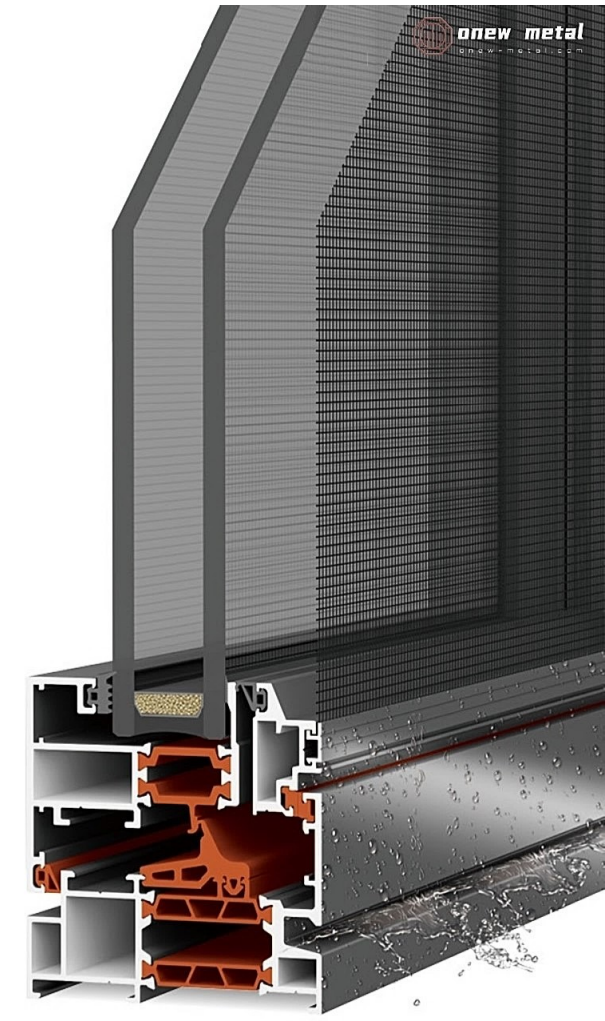

MINIMALIST 80

DOUBLE INWARD OPENING WINDOW

极简 80 双内开窗

静音防水新升级

让风雨无缝可入

New upgrade of silent and waterproof
Let wind and rain seamlessly enter

6063 高精度抗风压铝合金
6063 high-precision wind pressure resistant aluminum alloy

节能双层钢化中空玻璃
Energy-saving double-layer tempered insulating glass

销钉注胶工艺
Pin glue injection process

PA66GF25 优质隔热条
PA66GF25 high quality insulation strip

MINIMALIST 80

DOUBLE INWARD OPENING WINDOW

极简 80 双内开窗