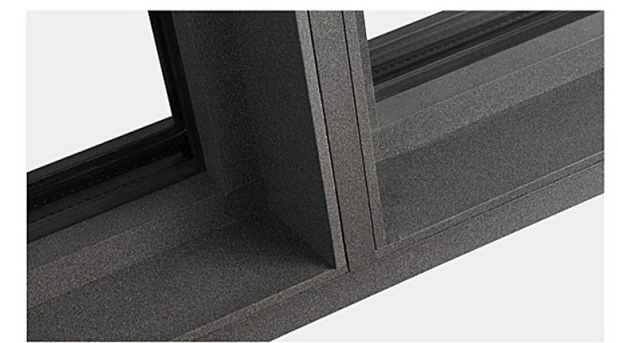

THICKENED STILE DESIGN

STRONG AND STURDY

加厚中挺设计
坚固耐用

坚固耐用，坚固不易变形，经久耐用，降低安全隐患，呵护家人安全。

Sturdy and durable, sturdy and not easy to deform, durable, reduce safety hazards and care for the safety of family members.