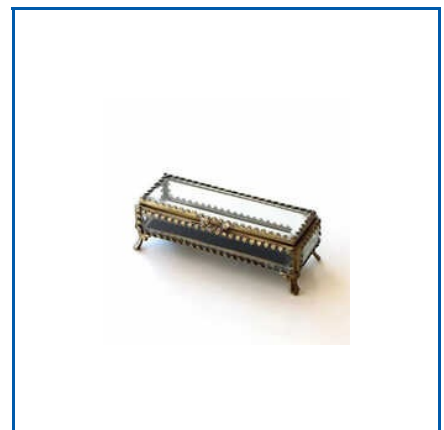

Glass & Brass *Box*

"Customer Faith Well-Kept
For Lifetime."

8 Inch Brass Mirror Tray, 9 Piece Gold Metal Cake Stand Set for Wedding, Aluminium Candle Stand, Antique Candle Lantern, Bevel Glass Jewellery Box, Bevel Glass Mini Box, Brass Akhand Jyot Diya With Wick Lifting Screw, Brass And Glass Candle Holder, Brass And Glass Hanging Lantern, Brass And Glass Jewelry Box, Brass And Glass Photo Frame, Brass And Glass Table Top Photo Frame, Brass And Glass Visiting Card Box, Brass Candle Holder, Brass Kalash Lota, etc.

GLASS AND BRASS PEN BOX

BRASS AND GLASS JEWELRY BOX

BEVEL GLASS JEWELLERY BOX

About Us

M/S Decorative Handicrafts is a distinguished manufacturer, supplier, and exporter known for its exceptional handcrafted products. We take pride in presenting a wide array of items, such as Bevel Glass Mini Box, Brass Masala Box, Metal Dry Fruit Box, Brass Candle Holder, Wooden Shield Trophy, and more. Our offerings embody a harmonious fusion of traditional craftsmanship and modern design, serving both domestic and international markets.