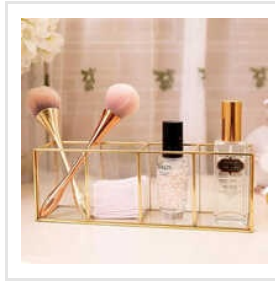

Key Facts

No of Staff	12
Year of Establishment	2015
No of Production Lines	1
OEM Service Provided	No

Our Products

Brass Candle Holder

Pure Brass Jewelry Box

**Glass And Brass
Makeup Vanity Box**

Glass Gold Scroll Box