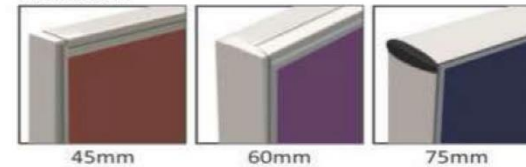

Available in