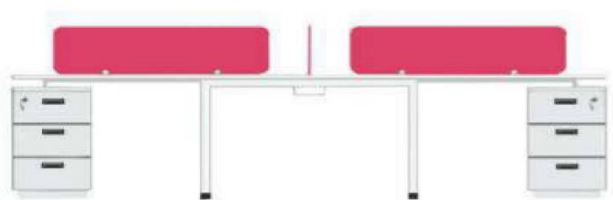

- Top**
25mm Thick PLPB / MDF
- Storage/Pedestal**
18mm Thick PLPB / MDF
- Legs**
50x50 CRCA Powder Coated
- Screen**
Sandwich Fabric / Glass / 32mm Aluminium
- Wire Management**
CRCA Powder Coated / PVC Snake