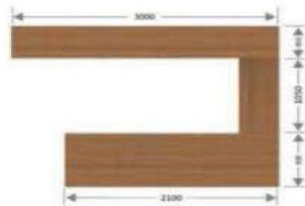

Top
25mm Thick PLPB / MDF or Postformed
Legs
18/25mm Thick PLPB / MDF
Storage/Pedestal
18mm Thick PLPB / MDF
Modesty
18mm Thick PLPB / MDF