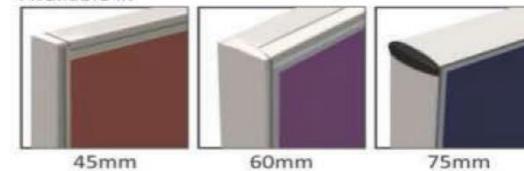

Screen

Sandwich Fabric / Glass / 32mm Aluminium

Wire Management

CRCA Powder Coated / PVC Snake

SINGLE SIDE SEATING

Model No - **WS-10**

Available in

- Top**
25mm Thick PLPB / MDF or Postformed
- Legs**
18 / 25mm Thick PLPB / MDF
- Partition**
45 / 60 / 75mm Thick
- Raceway**
Provision for Single / Double or Customised

BOTH SIDE SEATING

Model No - **WS-11**

Available in

45mm

60mm

75mm

Top

25mm Thick PLPB / MDF or Postformed