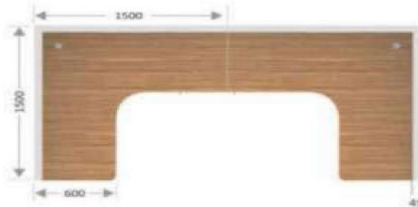

Available in

45mm

60mm

75mm

Top

25mm Thick PLPB / MDF

Legs

18 / 25mm Thick PLPB / MDF

Partition

45 / 60 / 75mm Thick

Pedestal

18mm Thick PLPB / MDF

Raceway

Provision for Single / Double or Customised