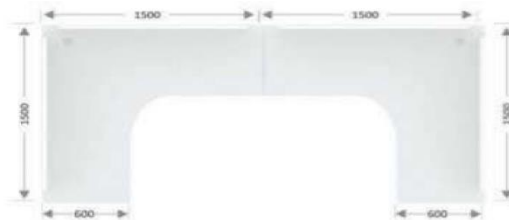

Top

25mm Thick PLPB / MDF

Storage/Pedestal

18mm Thick PLPB / MDF

Legs

50x50 CRCA Powder Coated

Screen

Sandwich Fabric / Glass / 32mm Aluminium

Wire Management

CRCA Powder Coated / PVC Snake