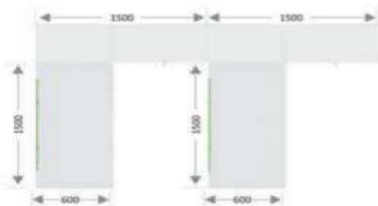

Top

25mm Thick PLPB / MDF or Postformed

Storage/Pedestal

18mm Thick PLPB / MDF

Legs

50x50 CRCA Powder Coated

Screen

Sandwich Fabric / Glass / 32mm Aluminium

Wire Management

CRCA Powder Coated / PVC Snake