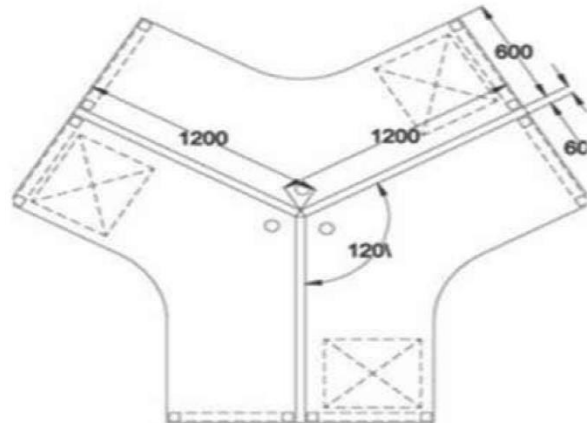

Provision for Single/Double or Customised

Model No - **WS-22**

Available in

45mm

60mm

75mm

Top

25mm Thick PLPB / MDF