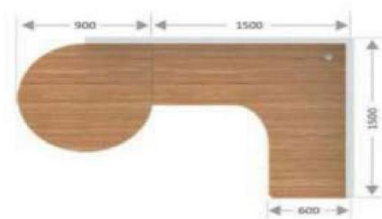

75mm

Top

25mm Thick PLPB / MDF

Legs

18 / 25mm Thick PLPB / MDF

Partition

45 / 60 / 75mm Thick

Pedestal

18mm Thick PLPB / MDF

Raceway

Provision for Single / Double or Customised

Model No -**WS-18**

Available in

Top

25mm Thick PLPB / MDF

Legs