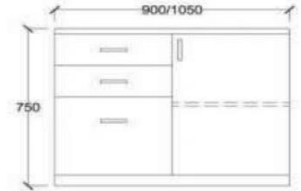

ACCESSORIES

Shapes / Sizes For Reference Only

STORAGE 02