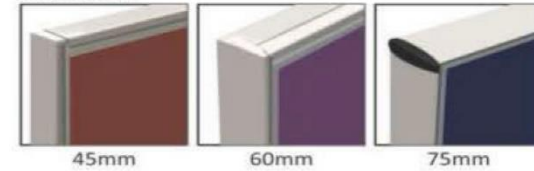

18mm Thick PLPB / MDF

Raceway

Provision for Single / Double or Customised

Model No -**WS-18**

Available in

Top

25mm Thick PLPB / MDF

Legs