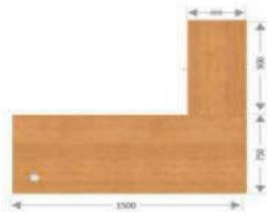

- **Top**
  25mm Thick PLPB / MDF or Postformed
- **Legs**
  18/25mm Thick PLPB / MDF
- **Storage/Pedestal**
  18mm Thick PLPB / MDF
- **Modesty**
  18mm Thick PLPB / MDF