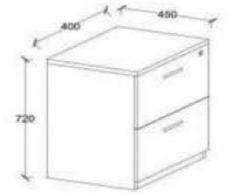

ACCESSORIES

Shapes / Sizes For Reference Only

DRAWERS 3