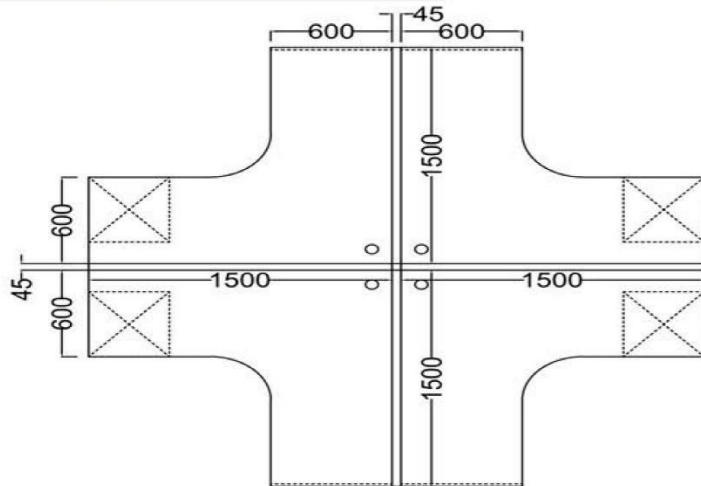

PENTA WORKSTATION