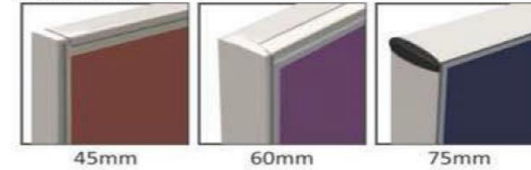

Available in