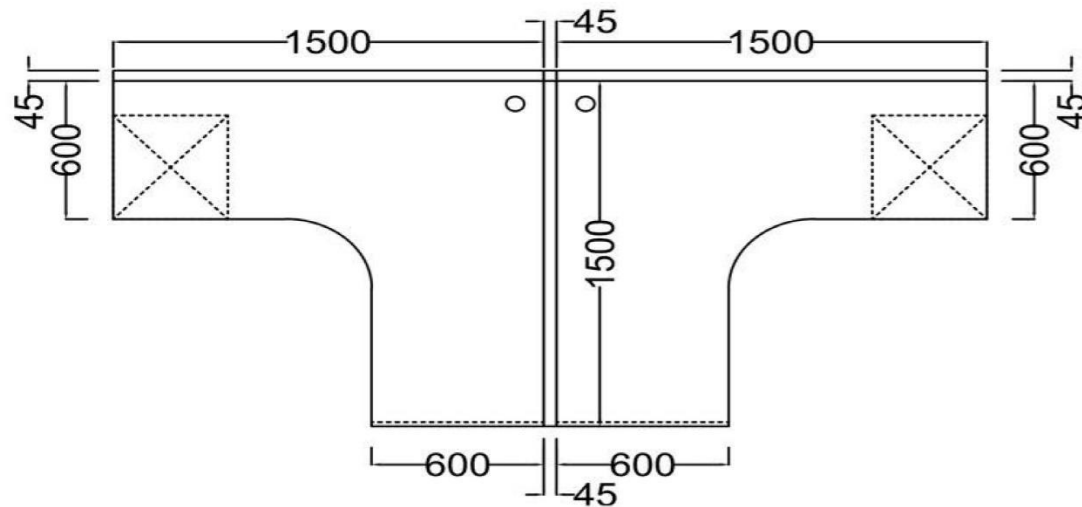

Available in

45mm

60mm

75mm

Top

25mm Thick PLPB / MDF

Legs

PLPB / MDF or Metal

Partition

45/60/75mm Thick

Pedestal

18mm Thick PLPB / MDF

Raceway

Provision for Single/Double or Customised