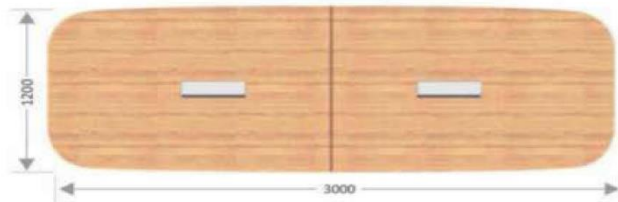

Top
25mm Thick PLPB / MDF
Legs
18/25mm Thick PLPB / MDF
Modesty
18mm Thick PLPB / MDF