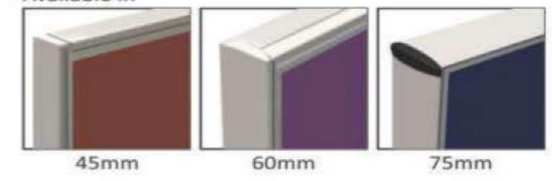

Screen

Sandwich Fabric / Glass / 32mm Aluminium

Wire Management

CRCA Powder Coated / PVC Snake

SINGLE SIDE SEATING

Model No - **WS-10**

Available in

- Top**
25mm Thick PLPB / MDF or Postformed
- Legs**
18 / 25mm Thick PLPB / MDF
- Partition**
45 / 60 / 75mm Thick
- Raceway**
Provision for Single / Double or Customised

BOTH SIDE SEATING

Model No - **WS-11**

Available in

45mm

60mm

75mm

Top

25mm Thick PLPB / MDF or Postformed