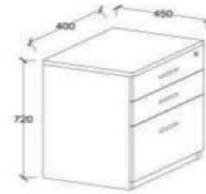

ACCESSORIES

Shapes / Sizes For Reference Only

DRAWERS 1