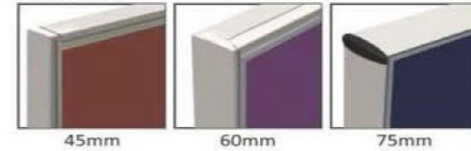

Model No - **WS-21**

Available in