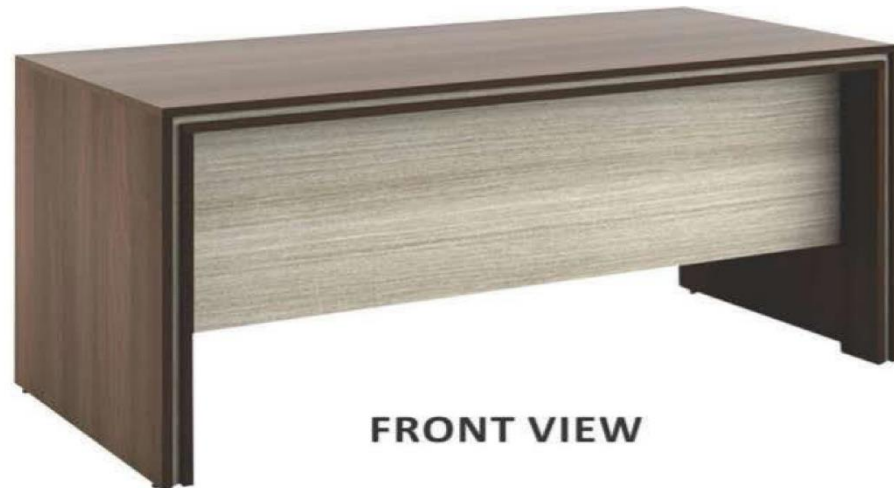

FRONT VIEW

Table Size

L-1500 x W-750 x H-750mm

Side Unit

L-900 x D-400 x H-675mm

Pedestal Unit

L-400 x D-400 x H-675mm

Top

54mm Thick Duel Colored Edge Melamine Finish

Legs

54mm Thick Duel Colored Edge Melamine Finish From Front Side

Storage

Cabinetry 18mm Melamine Edge Banded in Mol-Acacia-Dark

Shutter 18mm Melamine Edge Banded in Mol-Acacia-Light