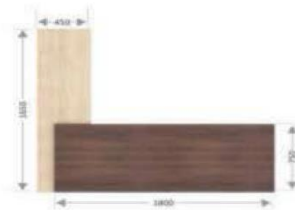

- **Top**
  25mm Thick PLPB / MDF or Postformed
- **Legs**
  18/25mm Thick PLPB / MDF
- **Storage/Pedestal**
  18mm Thick PLPB / MDF
- **Modesty**
  18mm Thick PLPB / MDF