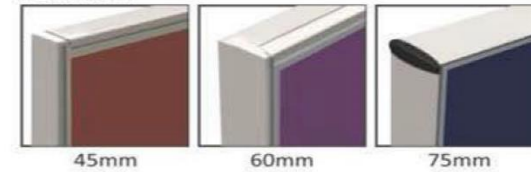

Available in