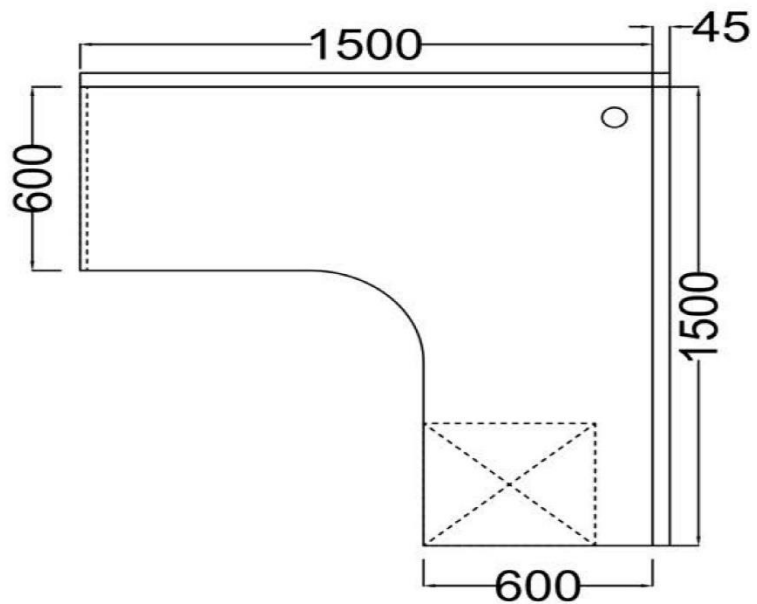

L-TYPE WORKSTATION