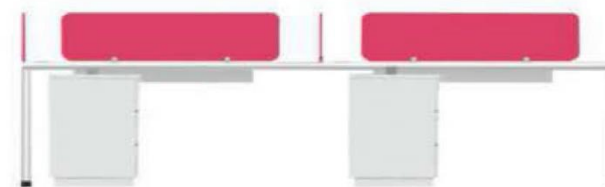

18mm Thick PLPB / MDF

Legs

50x50 CRCA Powder Coated

Screen

Sandwich Fabric / Glass / 32mm Aluminium

Wire Management

CRCA Powder Coated / PVC Snake

Model No - **WS-02**