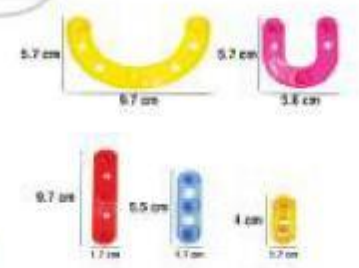

NGFC-1033
TOOLS BLOCK SET
RATE: ₹375.00

EDUCATIONAL TOY BLOCKS SET