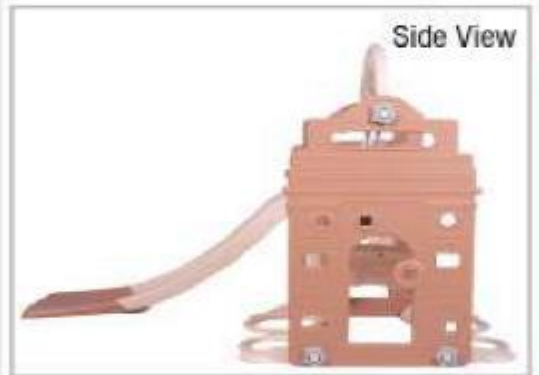

Front View

Side View

Back View

*Design Registration A/F

SLIDE, SWING & COMBOS

NGFC-6416
MONUMENTAL SLIDE COMBO
L61" XW47" XH41" XT44"
RATE: ₹ **6,575.00**

You Can Put Water Inside The Base

SLIDE, SWING & COMBOS