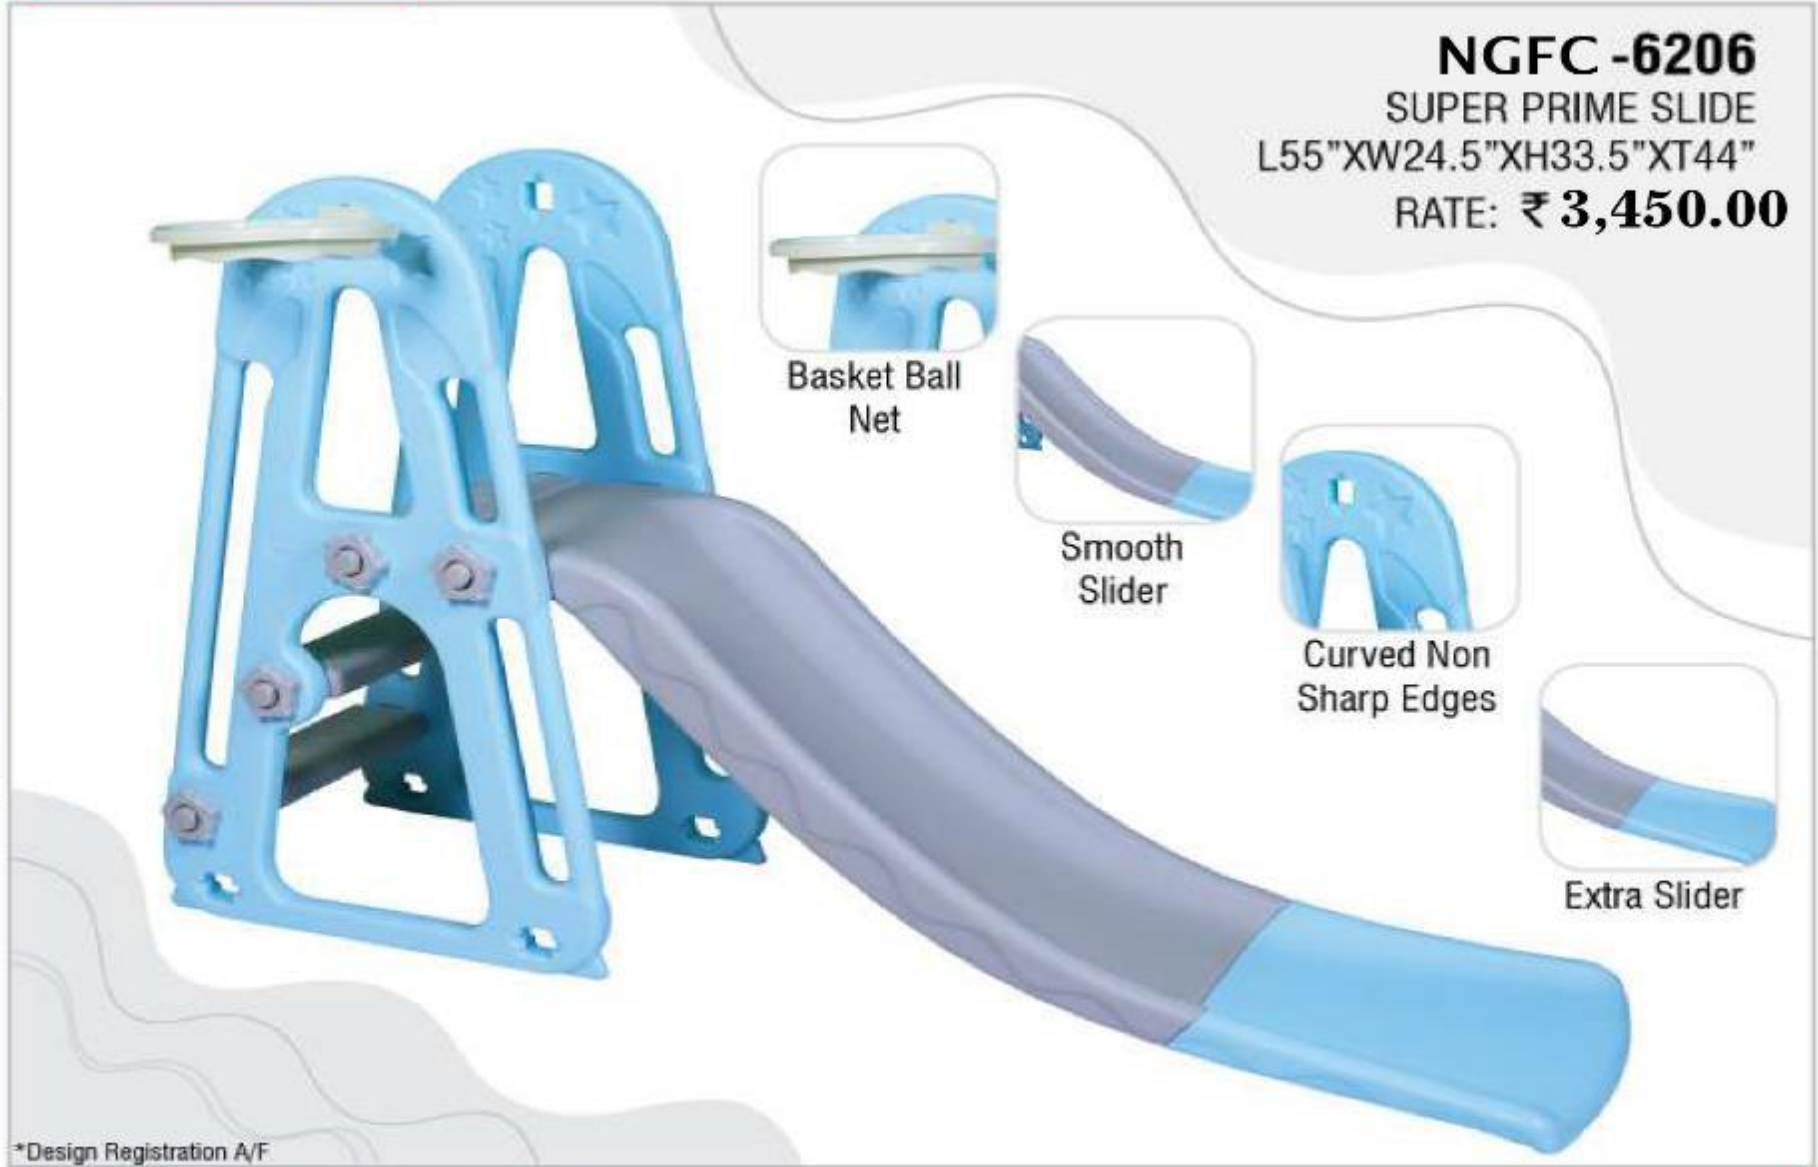

The logo for NIGIAC is presented in large, blue-outlined, 3D-style letters. Each letter contains a different photograph of students in a classroom setting, engaged in various activities like reading or working on projects. The logo is set against a light green rounded rectangular background.

CALL US AT: 8700801314

NGFC- 6216
SUPER PRIME SLIDE COMBO
L61" XW47" XH41" XT44"
RATE: ₹ **5,900.00**

Safety Belt

Basketball Net

Swing

You Can Put Water Inside The Base

Larger Base

Stable Buckle