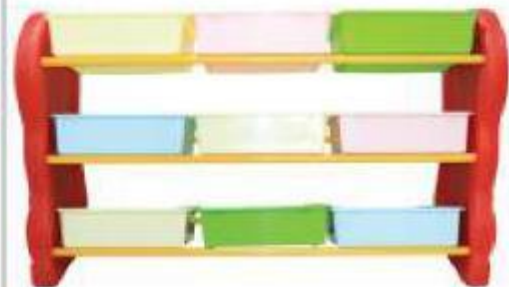

Back View

NGFC-506

SHELF

L44" X W16" X H30"

RATE: ₹5,550.00