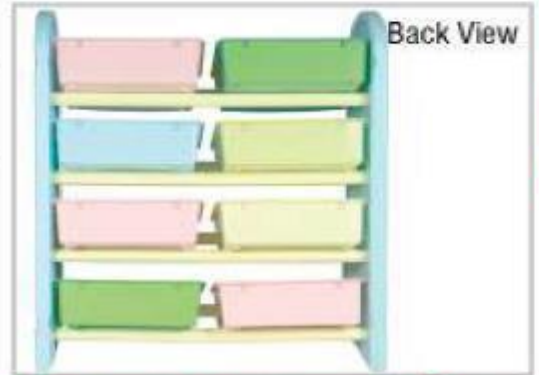

Back View

ADJUSTABLE SHELF

Front View

Side View

Back View

NGFC-4811
SUPER CORNER SHELF
L23.2"XW14"XH35.4"
RATE: ₹ 3,150.00

NGFC-4816
HANDY SHELF
L30"XW14"XH35.4"
RATE: ₹ 4,750.00

MULTIPURPOSE SHELF