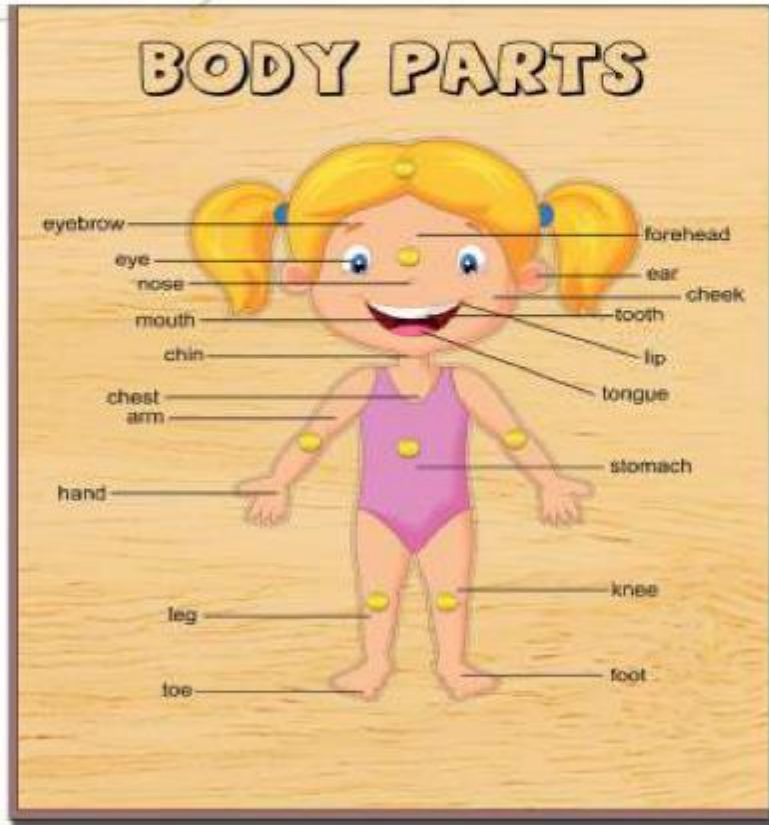

NGFC-7103
ALPHABET WITH PICTURE
W15" X H12"
RATE: ₹ 450.00

NGFC-7104
BODY PARTS BOY
W12" X H15"
RATE: ₹ 450.00

EDUCATIONAL WOODEN TRAY

NGFC-7105
BODY PARTS GIRL
W12" X H15"
RATE: ₹ 450.00

NGFC-7106
COLORS
W15" X H12"
RATE: ₹ 450.00