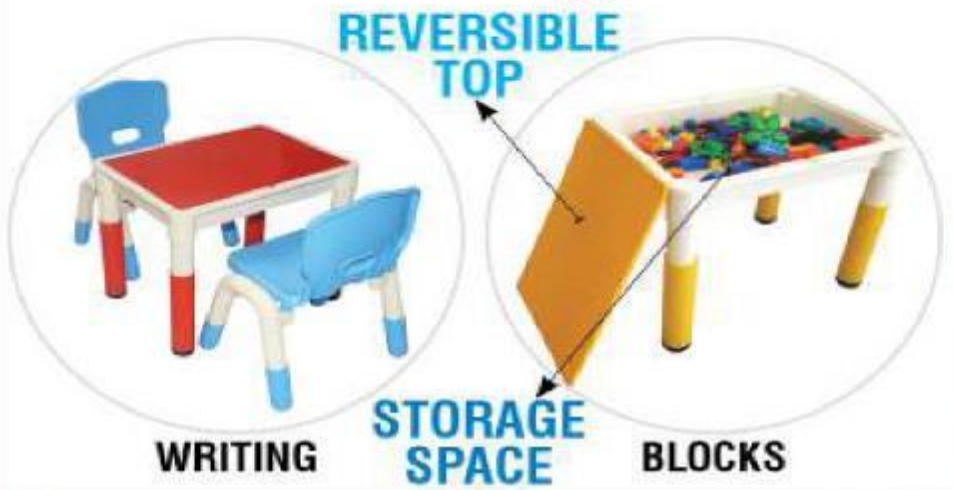

1 Set of 6114 Table
6 Pc. of 6118 Chair

1 Set of 6114 Table
6 Pc. of 6118 Chair

NGFC-6115
RECTANGLE PIECE TABLE
(1 Table) (Without Chair)
L22.6" x W16.6" x H18"-22"
RATE: ₹ 2300.00