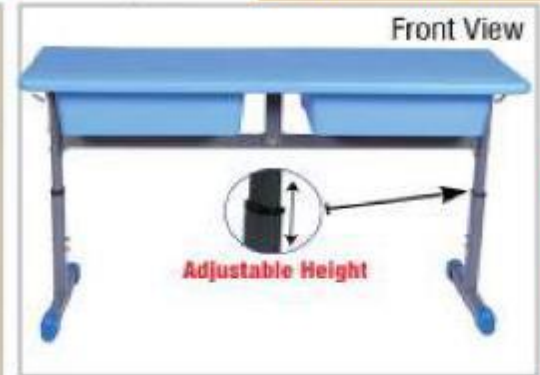

IDEAL FOR PRIMARY & SECONDARY CLASSES

NGFC
SITTING ENVIRONMENT SOLUTIONS

NGFC-562

Genius Desk

L47" x W18" x H27-30"

RATE: ₹ 6,800.00

SCHOOL FURNITURE

COMBINATION OF
NGFC 562 + NGFC 571