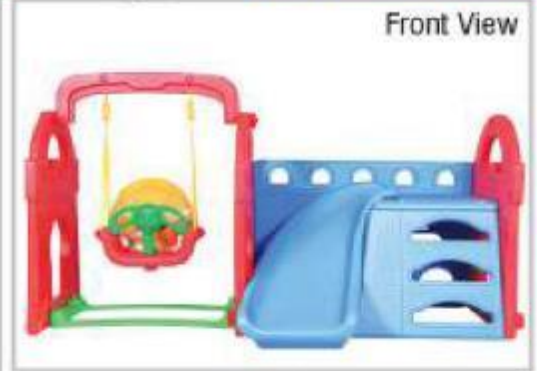

Side View

NGFC-4242

CASTLE SPORTS PLAYCENTRE

L40" XW73.6" XH46.5"

RATE: ₹14,850.00

Front View