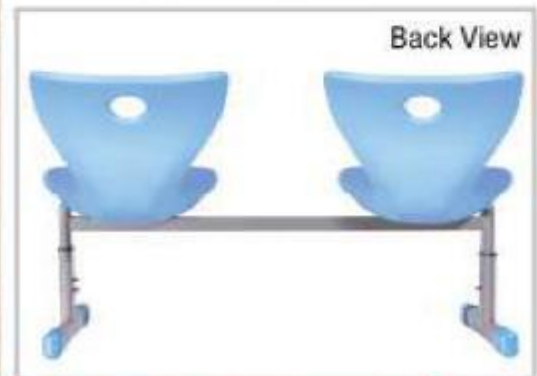

IDEAL FOR SECONDARY CLASSES

NGFC-572

2 Seater Chair

L38"xW14.5"xH26-29"

RATE: ₹ 4,600.00

Colors Available:

COMBINATION OF
NGFC-562+NGFC-572

SCHOOL FURNITURE