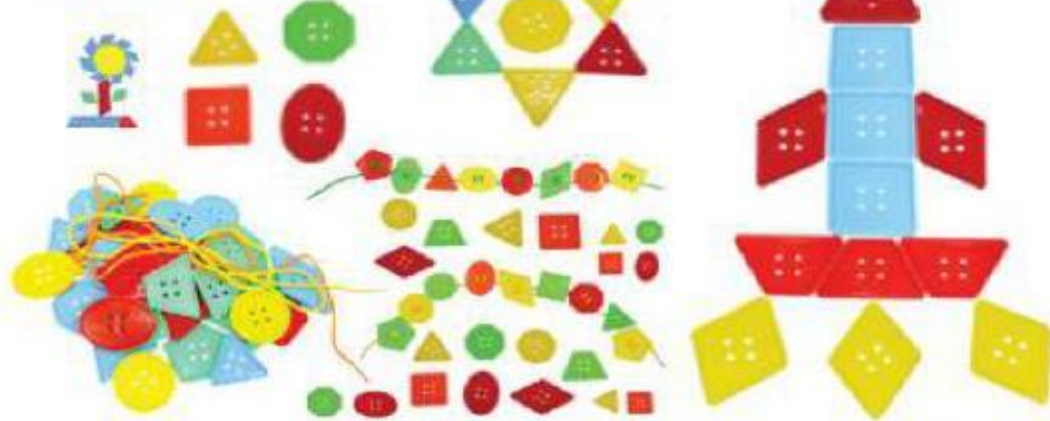

NGFC-1028
SHAPE BLOCK SET
RATE: ₹375.00