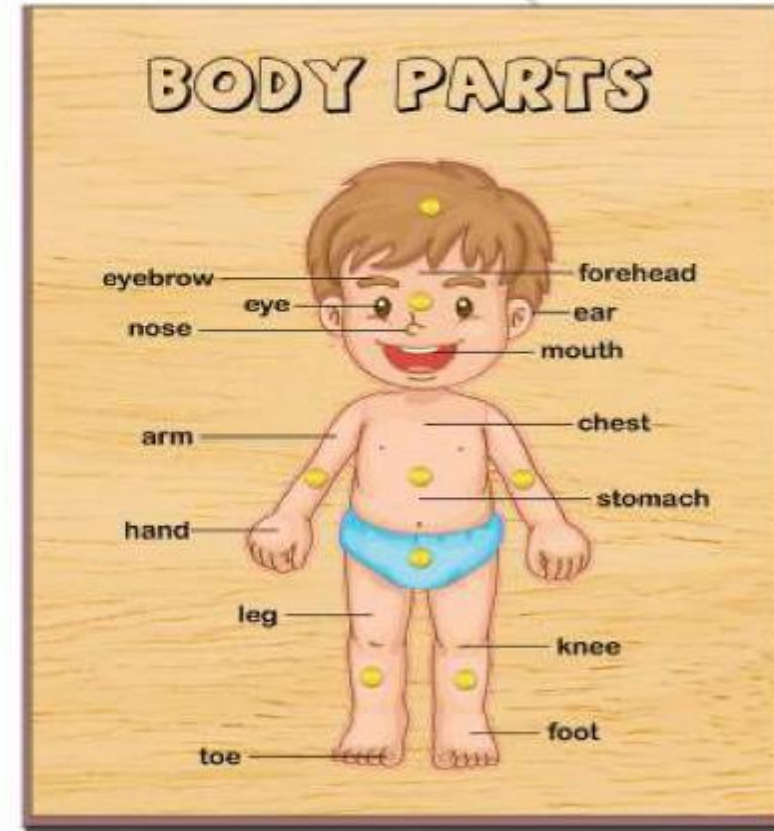

NGFC-7104
BODY PARTS BOY
W12" X H15"
RATE: ₹ 450.00