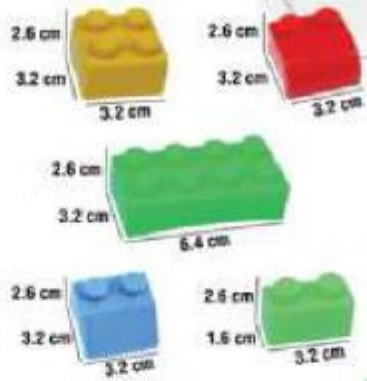

PLAYZONE

NGFC-1021
CONNECTRIC BLOCK
SETRATE: ₹ 375.00

NGFC-1023
ALPHABET BLOCK SET
RATE: ₹ 375.00

NGFC-1024
NUMBER BLOCK SET
RATE: ₹ 375.00

NGFC-1025
PIPE BLOCK SET
RATE: ₹ 375.00

EDUCATIONAL TOY BLOCKS SET