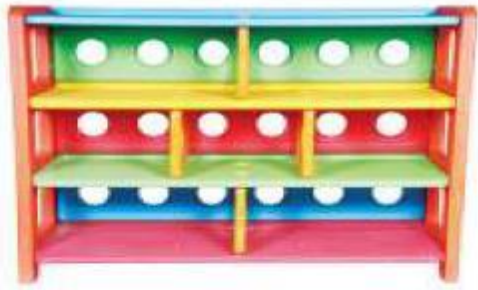

RATE: ₹5,550.00

NGFC-606

BOOK SHELF

L32" X W15.5" X H31.5"

RATE: ₹ 4,400.00

Front View

Side View

Back View

Front View

Side View

Back View

NGFC-508
ADJUSTABLE SHELF
L43.5"XW13.5"XH32"
RATE: ₹7,150.00

NGFC-2508
TOY ORGANISER SHELF
L43.5"XW13.5"XH32"
RATE: ₹ 6,250.00

Front View

Side View

Back View