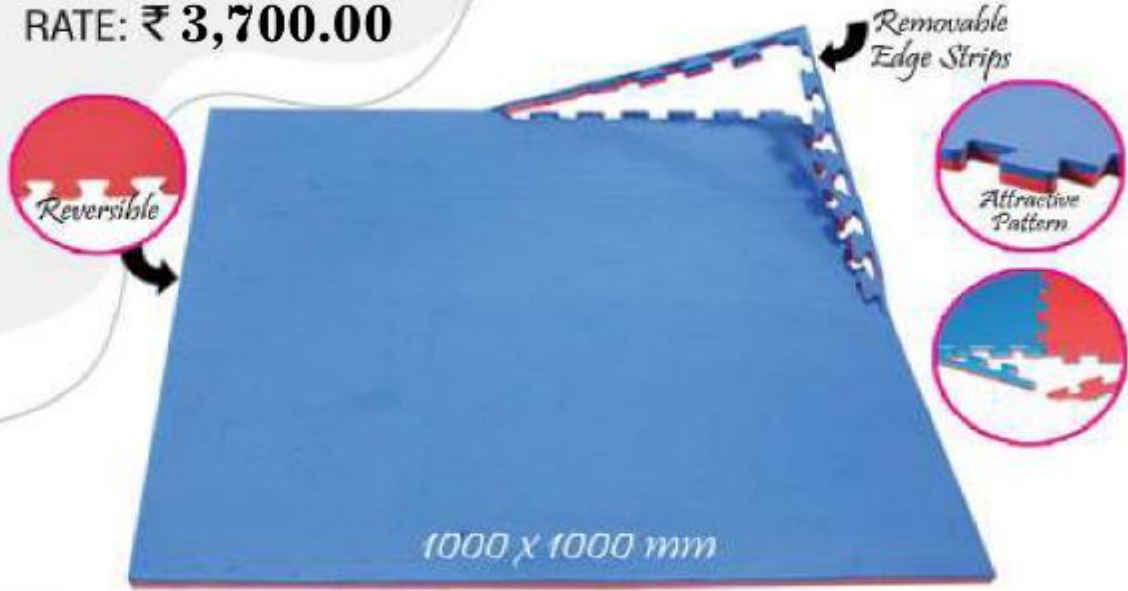

NGFC-5214

TABLE TOY
W40 XH40 CM
RATE: ₹ 2,450.00

NGFC-5215

TABLE TOY
W40 XH40 CM
RATE: ₹ 2,450.00

WALL TOYS

NGFC-1540
FLOOR PLAYMAT JUMBO
L1000 XW1000 XTH20 MM
RATE: ₹ 3,700.00

Set of 2 Pcs

Set of 2 Pcs