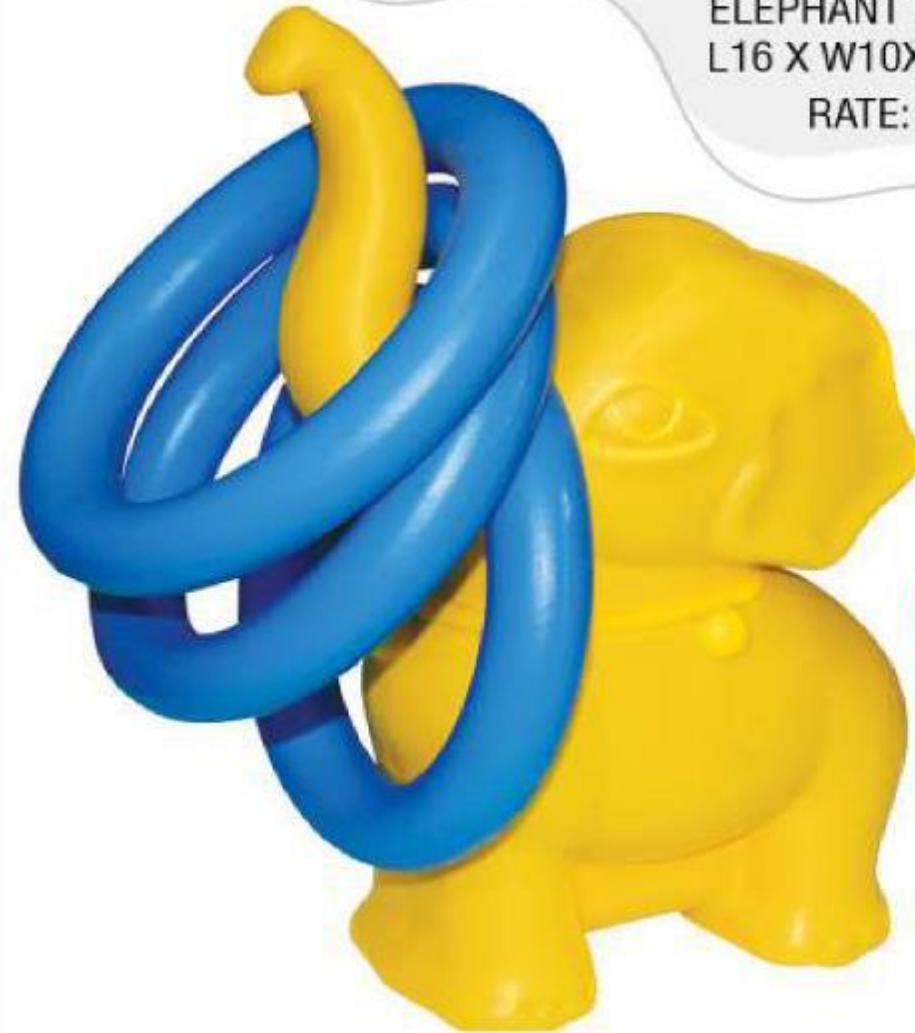

D21.5 CM (Set of 2 Pcs.)

NGFC-1043
ELEPHANT RING TOSS
L16 X W10X H31.5 CM
RATE: ₹ 950.00