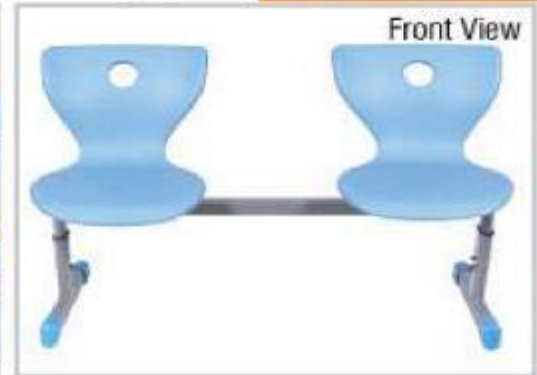

IDEAL FOR SECONDARY CLASSES

NGFC-572

2 Seater Chair

L38"xW14.5"xH26-29"

RATE: ₹ 4,600.00

Colors Available:

COMBINATION OF
NGFC-562+NGFC-572

SCHOOL FURNITURE