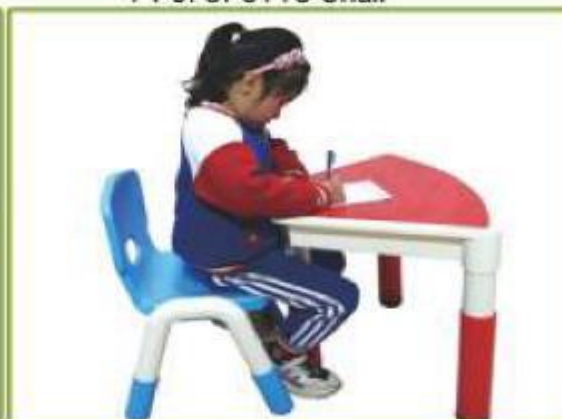

Can be used as standing **Activity Table**