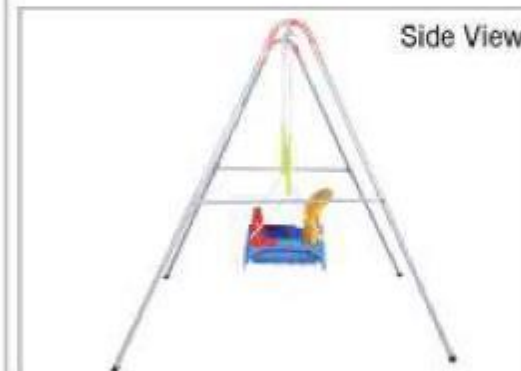

RATE: ₹ 3,150.00

Adjustable Swing

Stable Buckle

Wide Base

Front View

Side View

Back View

SLIDE, SWING & COMBOS