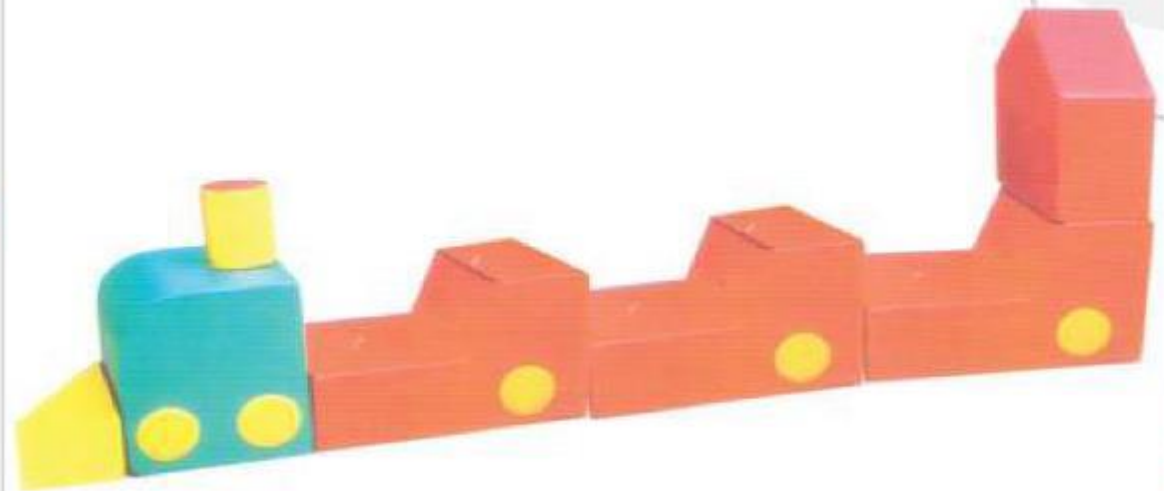

RATE: ₹37,300.00

NGFC-1824

LOCO SOFT PLAY
7 PCS.

RATE: ₹42,000.00

SOFTPLAY SERIES

NGFC-1811
MINI HURDLE
5 PCS.
RATE: ₹35,000.00

NGFC-1816
LOG SLIDE
6 PCS.
RATE: ₹41,500.00

NGFC-1812