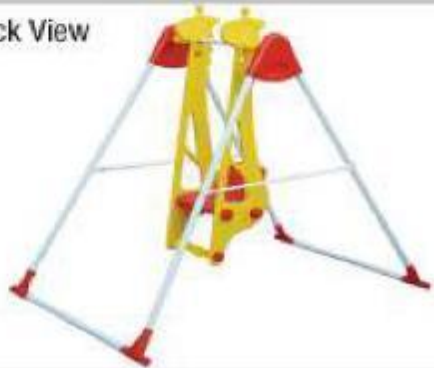

SLIDE, SWING & COMBOS

Front View

Side View

Back View

NGFC-4101

GIRAFFE SWING

L49.2" x W34.2" x H47.2"

RATE: ₹5,550.00

Wide Seat

Wide Base

NGFC-4102

2 SEATER GIRAFFE SWING

L49.2"XW34.2"XH47.2"

RATE: ₹7,950.00

Front View

Side View