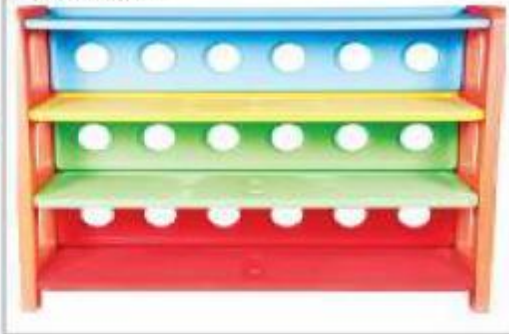

Front View

Side View

Back View

NGFC-508
ADJUSTABLE SHELF
L43.5"XW13.5"XH32"
RATE: ₹7,150.00

NGFC-2508
TOY ORGANISER SHELF
L43.5"XW13.5"XH32"
RATE: ₹ 6,250.00

Front View

Side View

Back View

ADJUSTABLE SHELF

Front View

Side View

Back View

NGFC-3508
STRAIGHT SHELF
L43.5"XW13.5"XH32"
RATE: ₹6,700.00

NGFC-806
STORAGE SHELF
L50" X W12.5" X H41"
RATE: ₹15,650.00

Front View

Side View