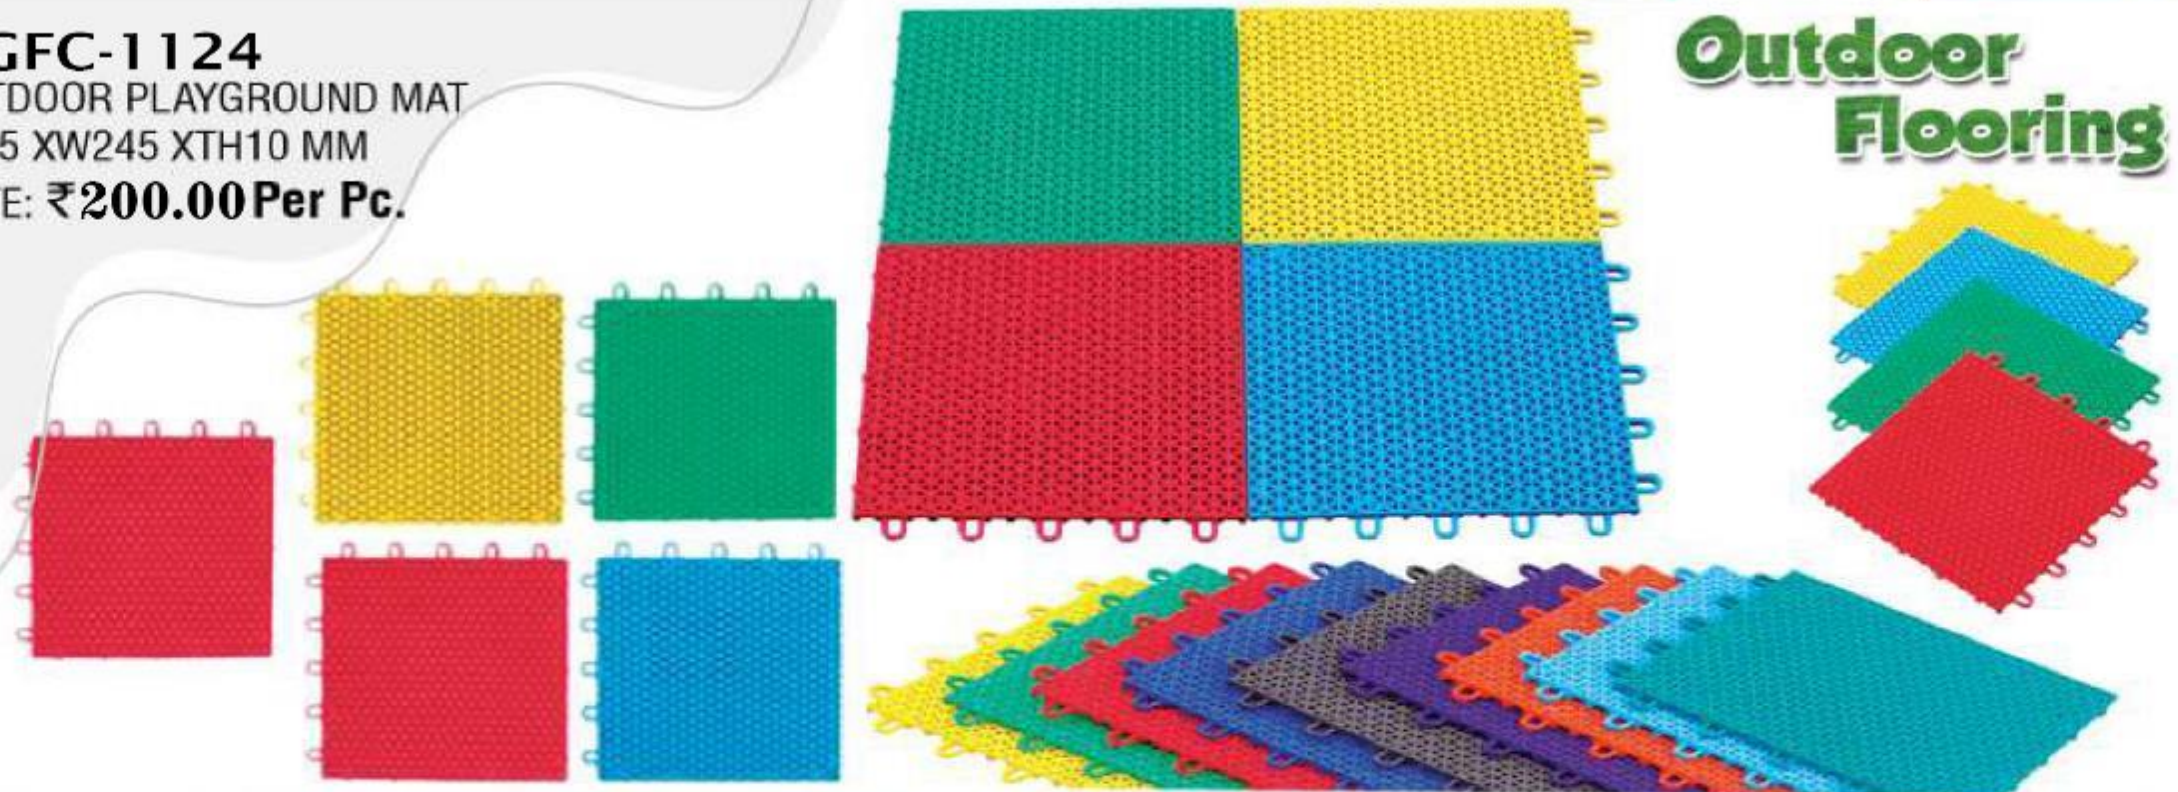

Outdoor Flooring

OUTDOOR FLOOR MATS

NGFC-1802
TWIN TUNNEL
2 PC.
RATE: ₹ 16,150.00

NGFC-1810
PLAY TUNNEL
3 PCS.
RATE: ₹ 19,500.00

NGFC-1814

TETTER-TOTTER
2 PCS.

RATE: ₹10,050.00

NGFC-1817