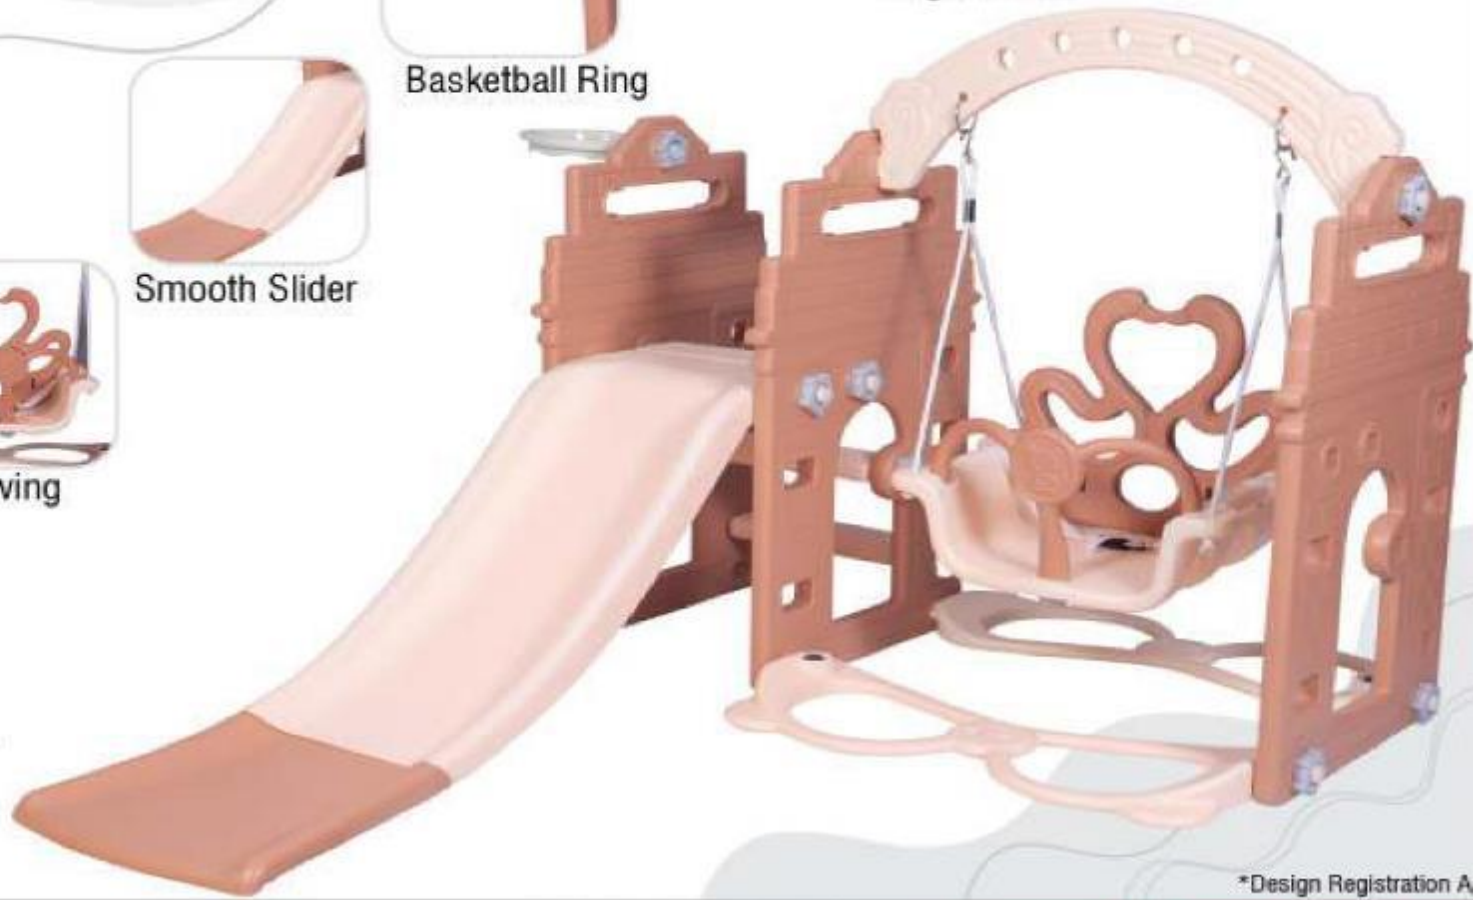

SLIDE, SWING & COMBOS