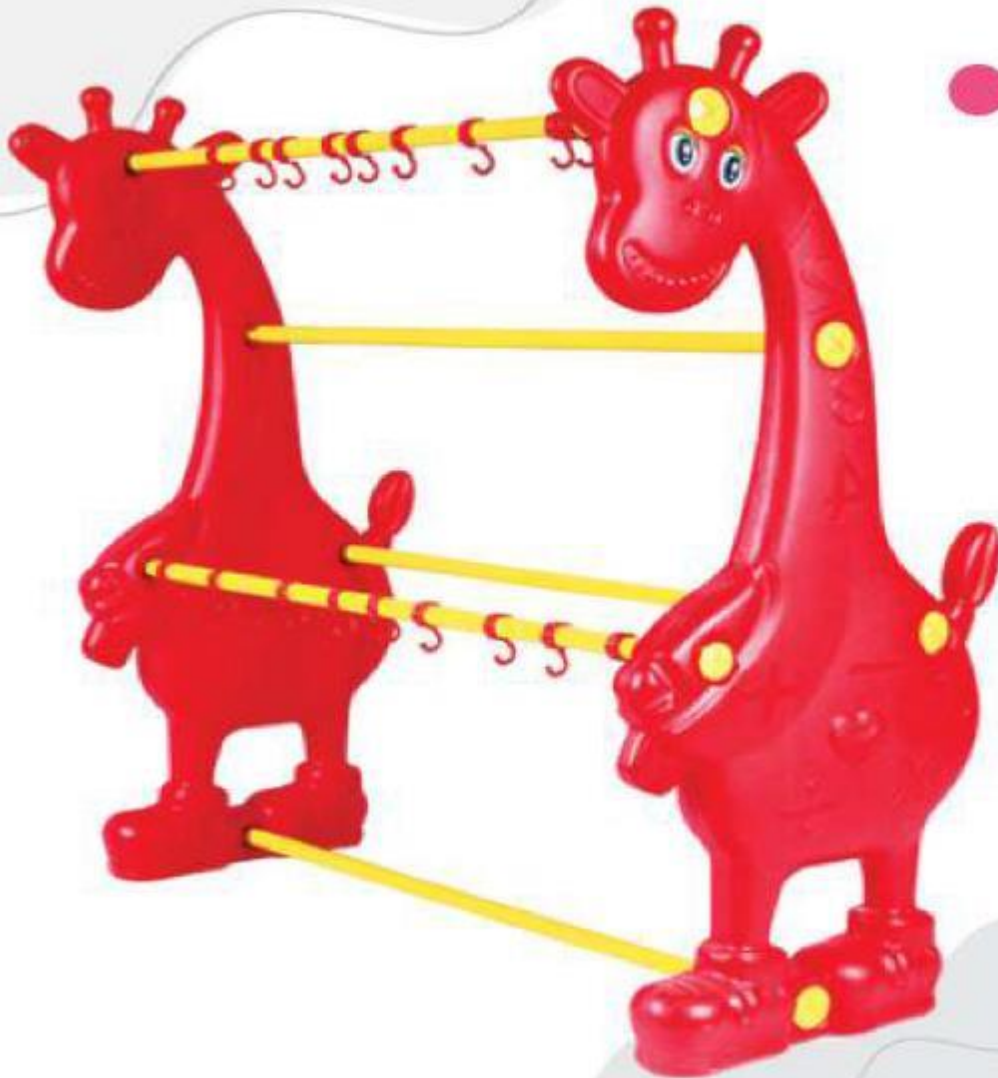

Side View

Back View

PLAY JUNCTION

Front View

Side View

Back View

NGFC-808
TOMATO WALKY BALANCER
L64" X W14.5" X H13.5"
RATE: ₹ 7,150.00

NGFC-906
BOTTLE HANGER
L38" X W18" X H42"
RATE: ₹3,950.00