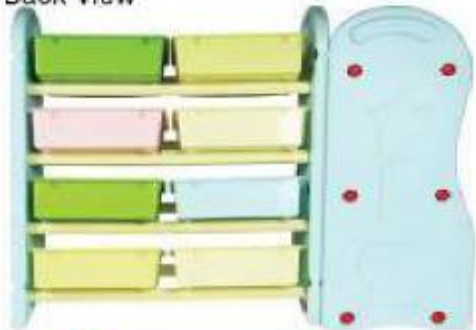

Back View

NGFC-4818
PRIME SHELF
L44"XW14"XH35.4"
RATE: ₹ 6,700.00