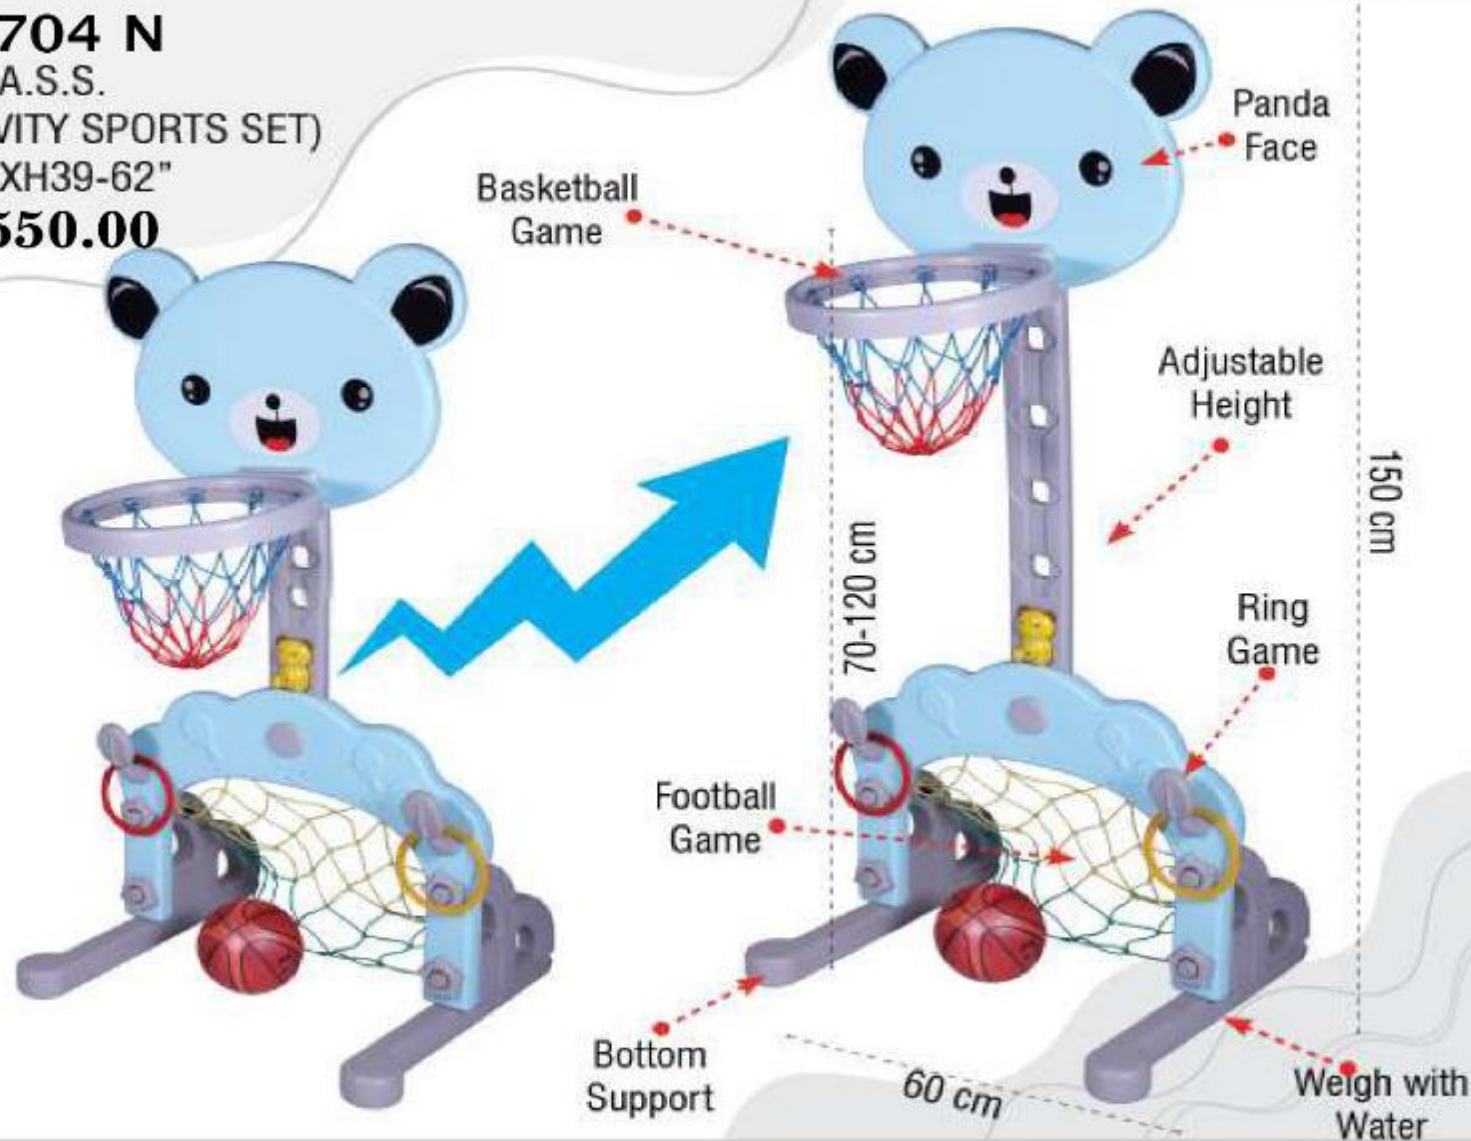

NGFC-6704 N
CATBEAR M.A.S.S.
(MULTI ACTIVITY SPORTS SET)
L25"X 21.5" XH39-62"
RATE: ₹2,550.00

Front View