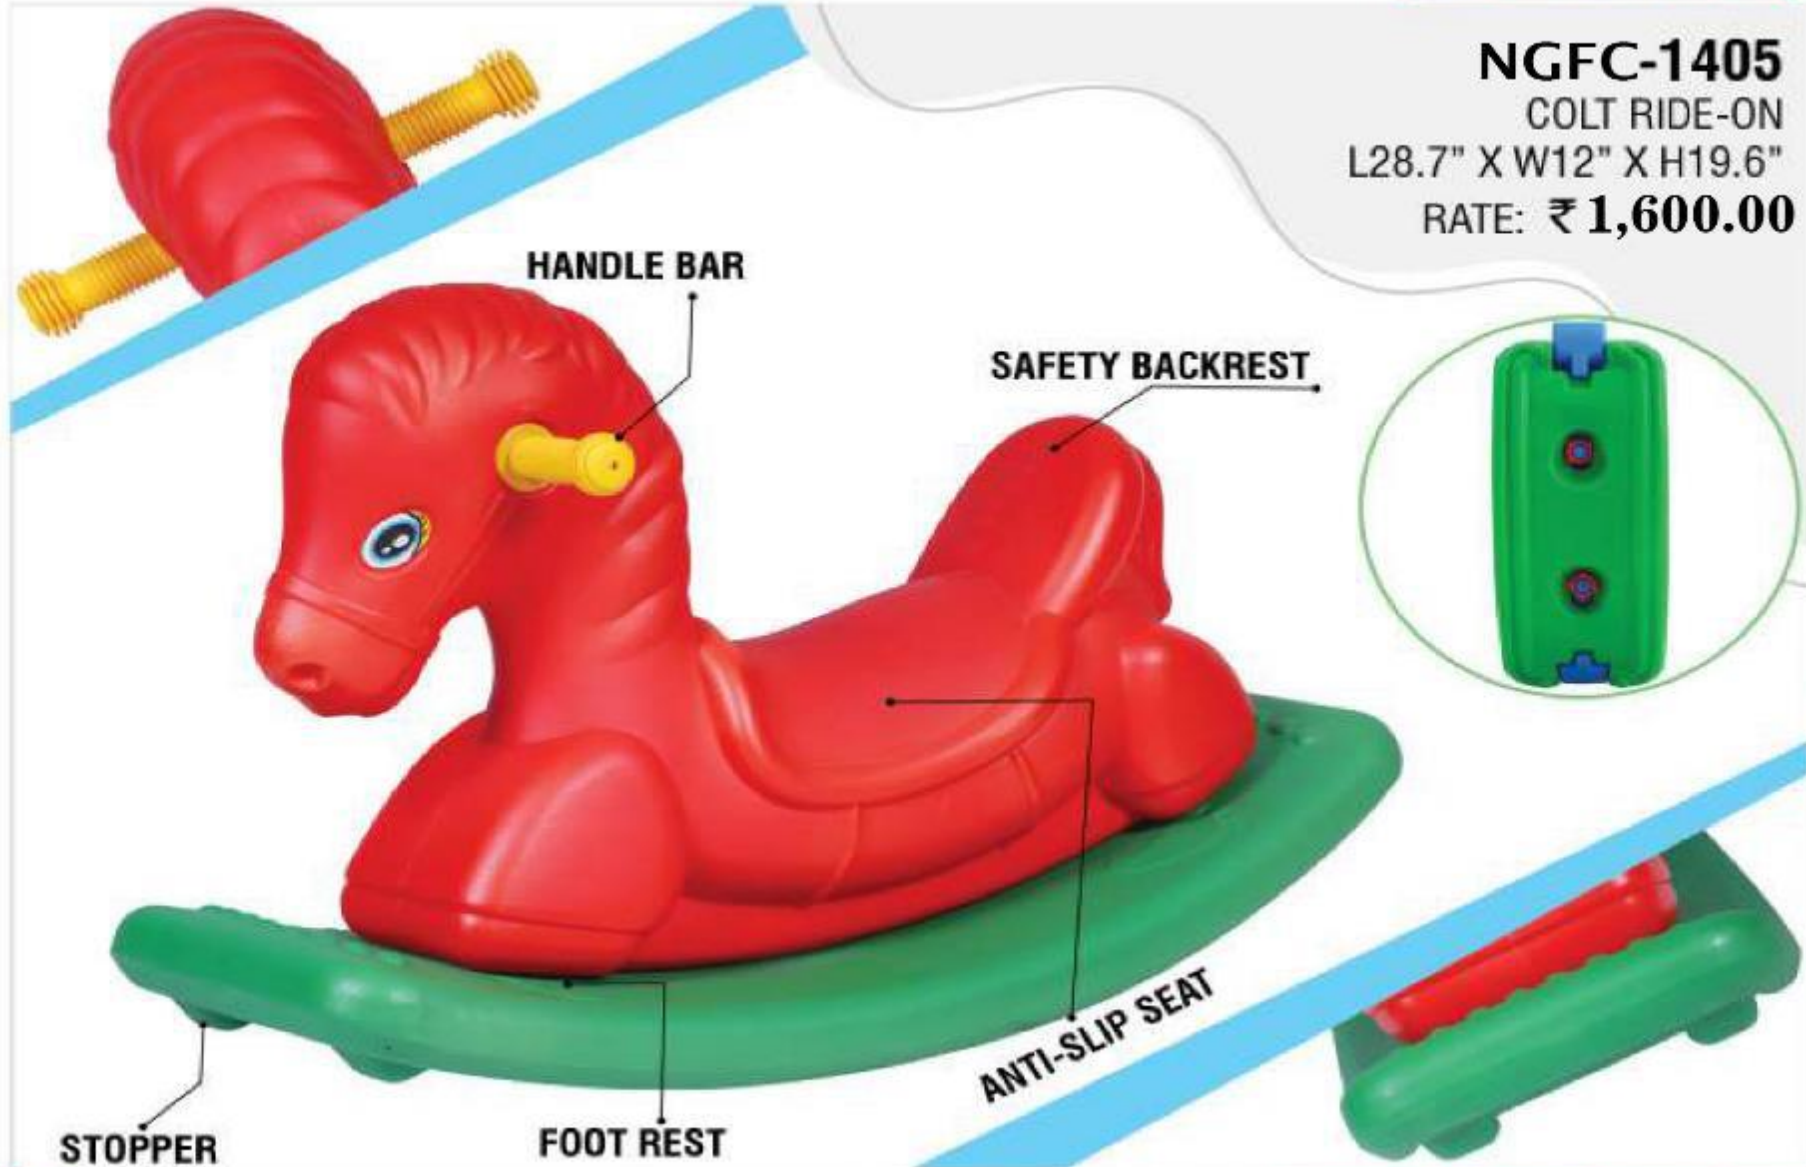

NGFC-1405
COLT RIDE-ON
L28.7" X W12" X H19.6"
RATE: ₹ 1,600.00

Front View