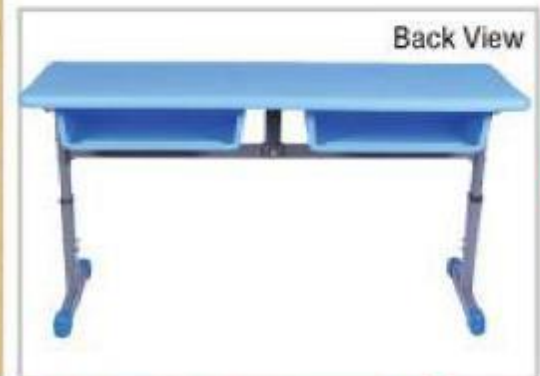

IDEAL FOR PRIMARY & SECONDARY CLASSES

NGFC
SITTING ENVIRONMENT SOLUTIONS

NGFC-562

Genius Desk

L47" x W18" x H27-30"

RATE: ₹ 6,800.00

SCHOOL FURNITURE

COMBINATION OF
NGFC 562 + NGFC 571