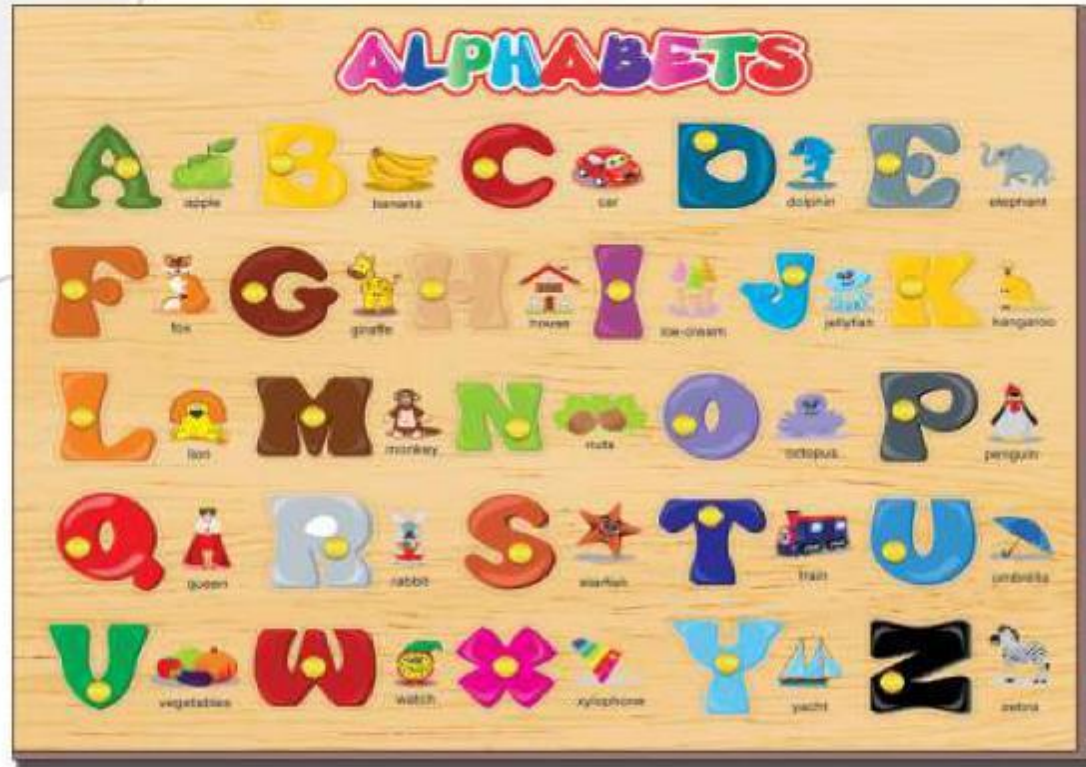

NGFC-7103
ALPHABET WITH PICTURE
W15" X H12"
RATE: ₹ 450.00