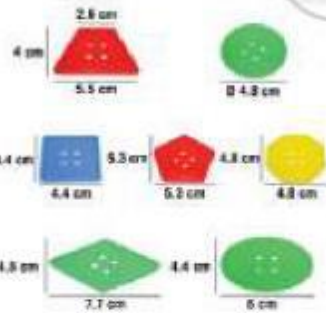

NGFC-1028
SHAPE BLOCK SET
RATE: ₹375.00