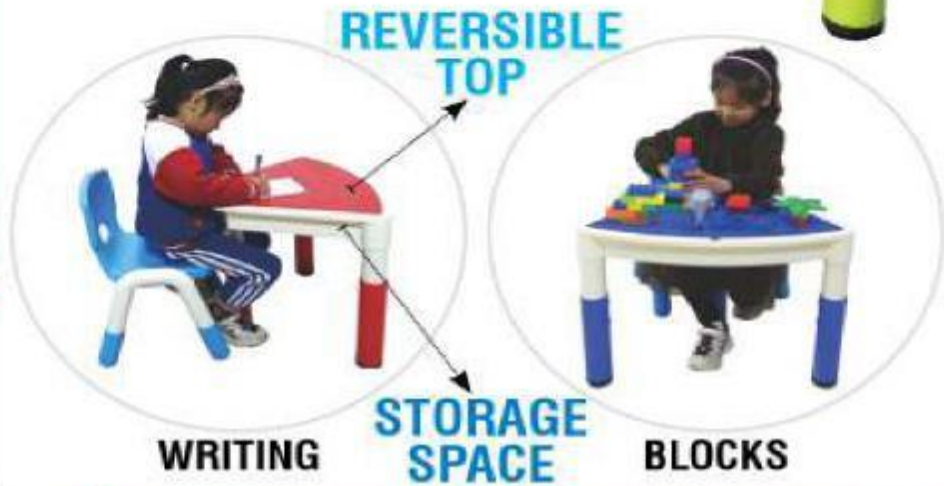

NGFC-7114

FLOWER TABLE (Without Chair)

L39.7" X W39"X H18"-22"

RATE: ₹14'750.00

Front View

Side View

Back View

NGFC-6111
MOON PIECE TABLE (1 Table)
(Without Chair)
L24.8" (9.3") X W16.7" X H18"-22"
RATE: ₹ 2,150.00