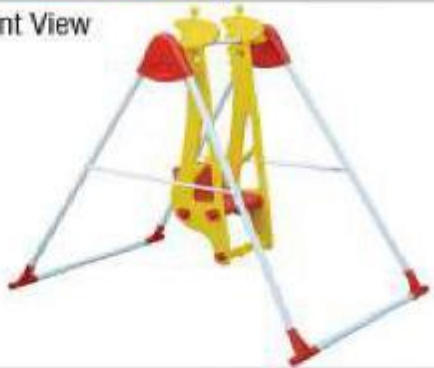

Side View

Front View