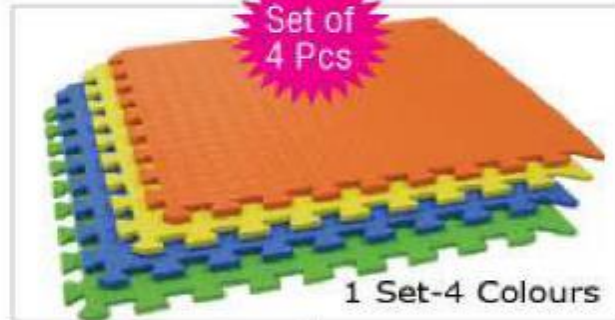

Border Included