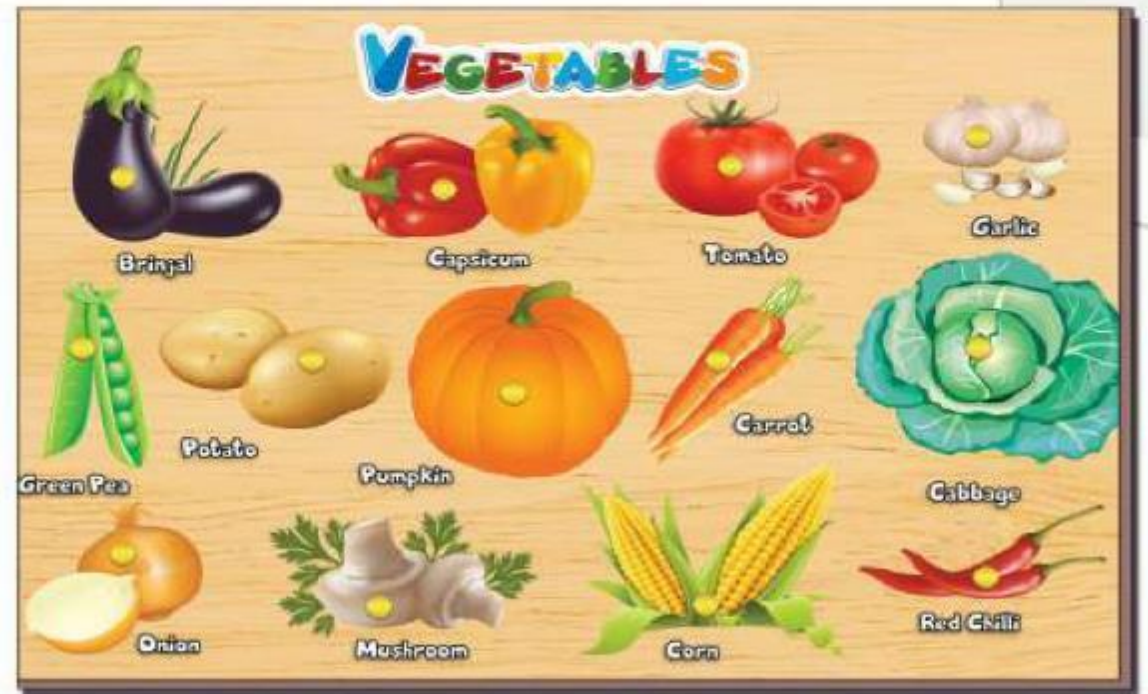

EDUCATIONAL WOODEN TRAY

NGFC-7117
FRUITS
W15" X H12"
RATE: ₹ 450.00

NGFC-7118
VEGETABLES
W15" X H12"
RATE: ₹ 450.00

NGFC-7119

NUMBERS

W15" X H12"

RATE: ₹ 450.00

NGFC-7120