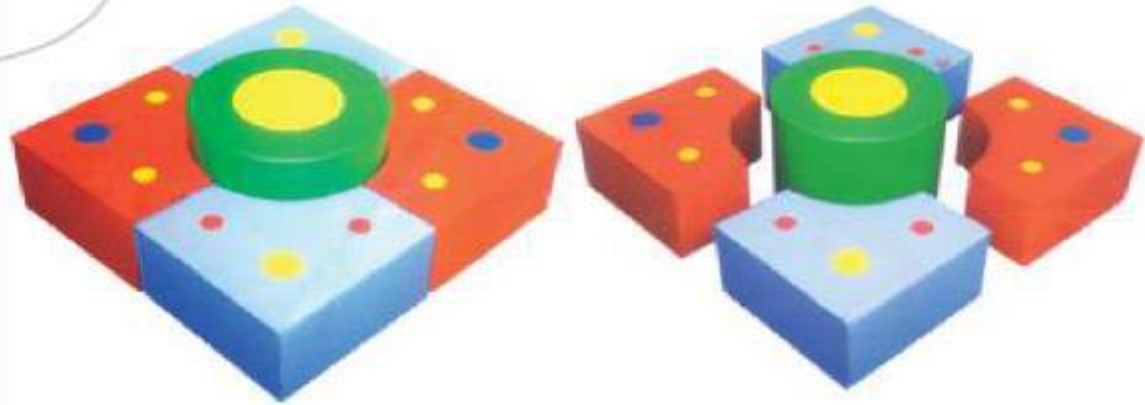

NGFC-1826

SIT-N-PLAY
5 PCS.

RATE: ₹37,300.00