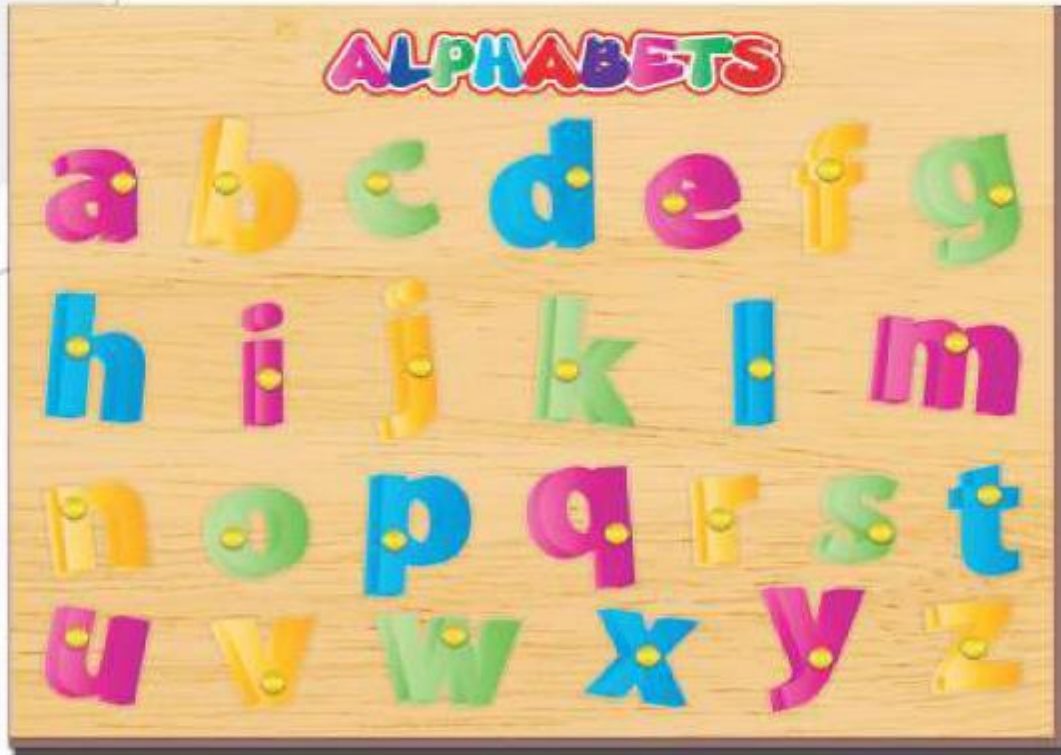

NGFC-7101
ALPHABET SMALL
W15" X H12"
RATE: ₹ 450.00