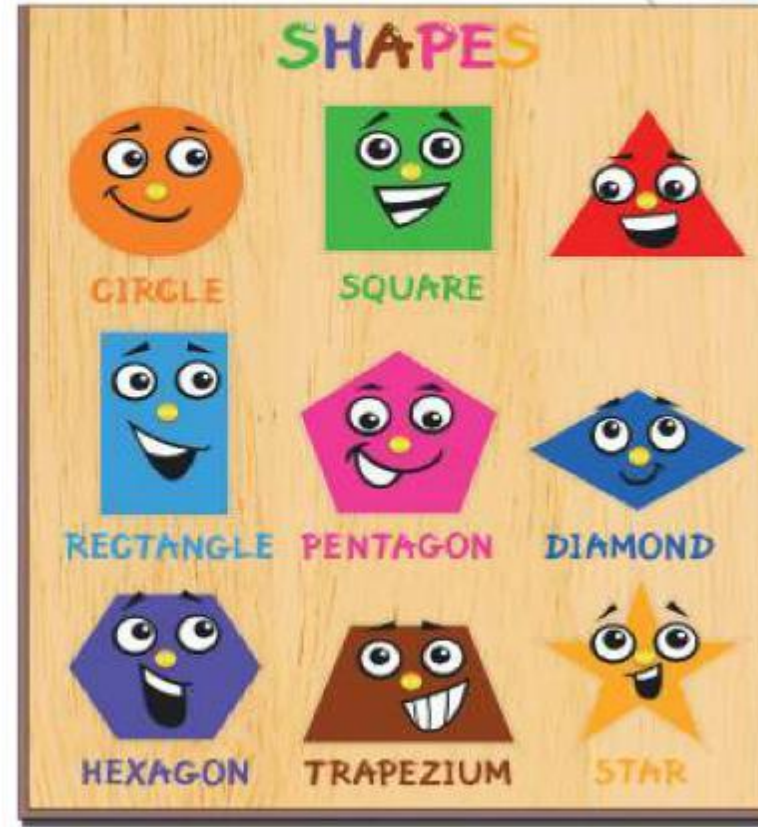

NGFC-7108
SHAPES
W12" X H15"
RATE: ₹ 450.00