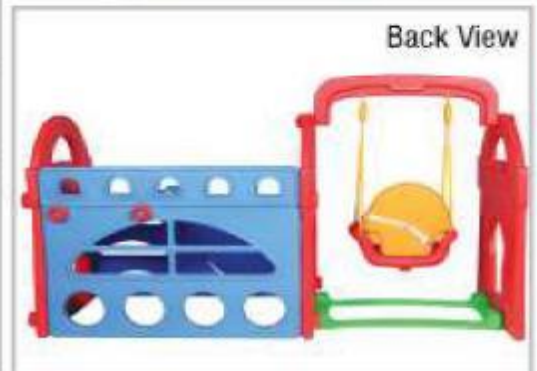

SLIDE, SWING & COMBOS