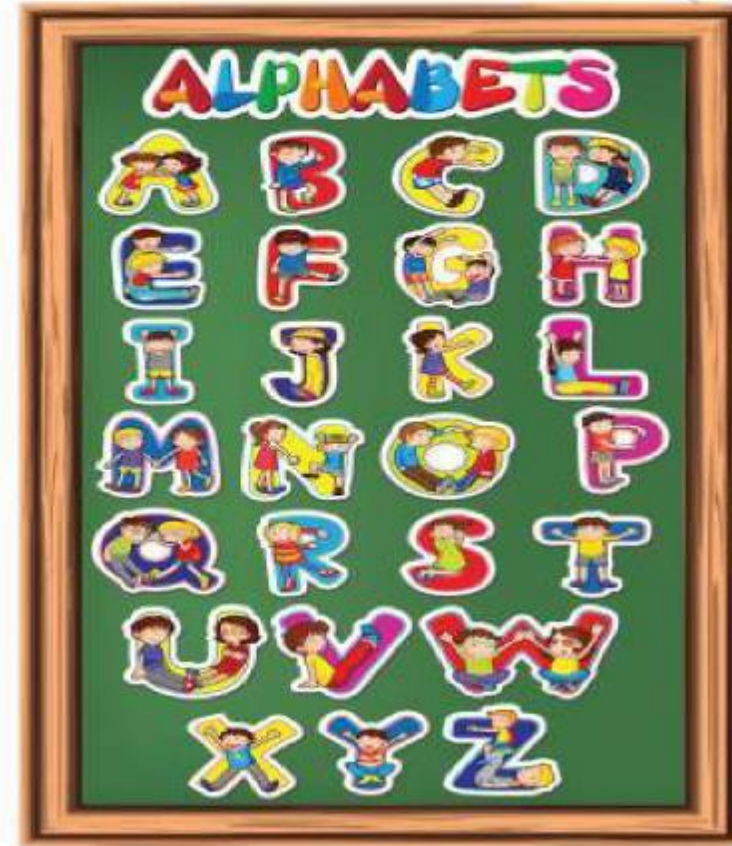

DISPLAY BOARD

NGFC-6003
5 SENSE
(DISPLAY BOARD)
W18" XH24"
RATE: ₹ 750.00

NGFC-6004
READY FOR SCHOOL
(DISPLAY BOARD)
W18" X H24"
RATE: ₹ 750.00

NGFC-6005

READY FOR SCHOOL
(DISPLAY BOARD)
W18" X H24"
RATE: ₹ 750.00

NGFC-6006

ALPHABET
(DISPLAY BOARD)
W18" X H24"
RATE: ₹ 750.00

DISPLAY BOARD

NGFC-6007
STUDENT
(DISPLAY BOARD)
W12" XH24"
RATE: ₹650.00

**Let's Learn
In New Way**
**Let's
Go To School
Everyday**
**Let's Have
Fun Each Day**