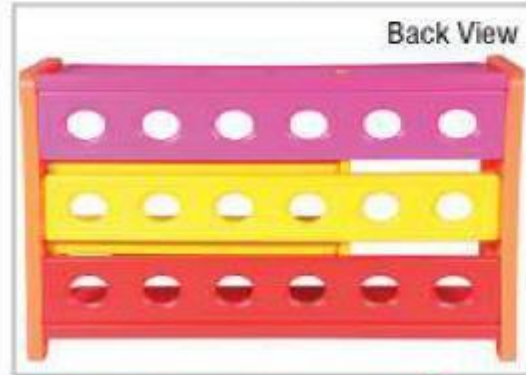

Front View

Side View

Back View

NGFC-508
ADJUSTABLE SHELF
L43.5"XW13.5"XH32"
RATE: ₹7,150.00

NGFC-2508
TOY ORGANISER SHELF
L43.5"XW13.5"XH32"
RATE: ₹ 6,250.00

Front View

Side View

Back View

ADJUSTABLE SHELF

Front View

Side View

Back View

NGFC-3508
STRAIGHT SHELF
L43.5"XW13.5"XH32"
RATE: ₹6,700.00

NGFC-806
STORAGE SHELF
L50" X W12.5" X H41"
RATE: ₹15,650.00

Front View

Side View