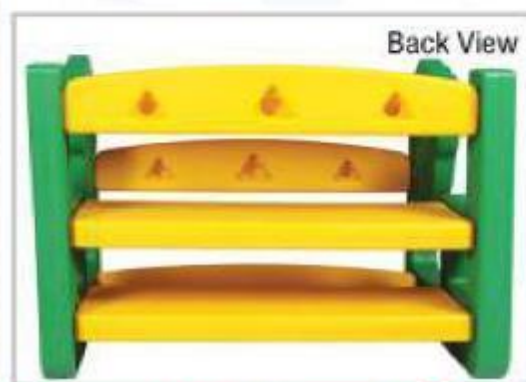

Front View

Side View

Back View

NGFC-1501

LITTLE GENIUS TREE
L29.5" x W16" x H23.5"

RATE: ₹ 3600.00

NGFC-1502
SCHOLAR TREE
L30" x W30" x H23"
RATE: ₹ 5,300.00

SCHOOL FURNITURE PRIMARY