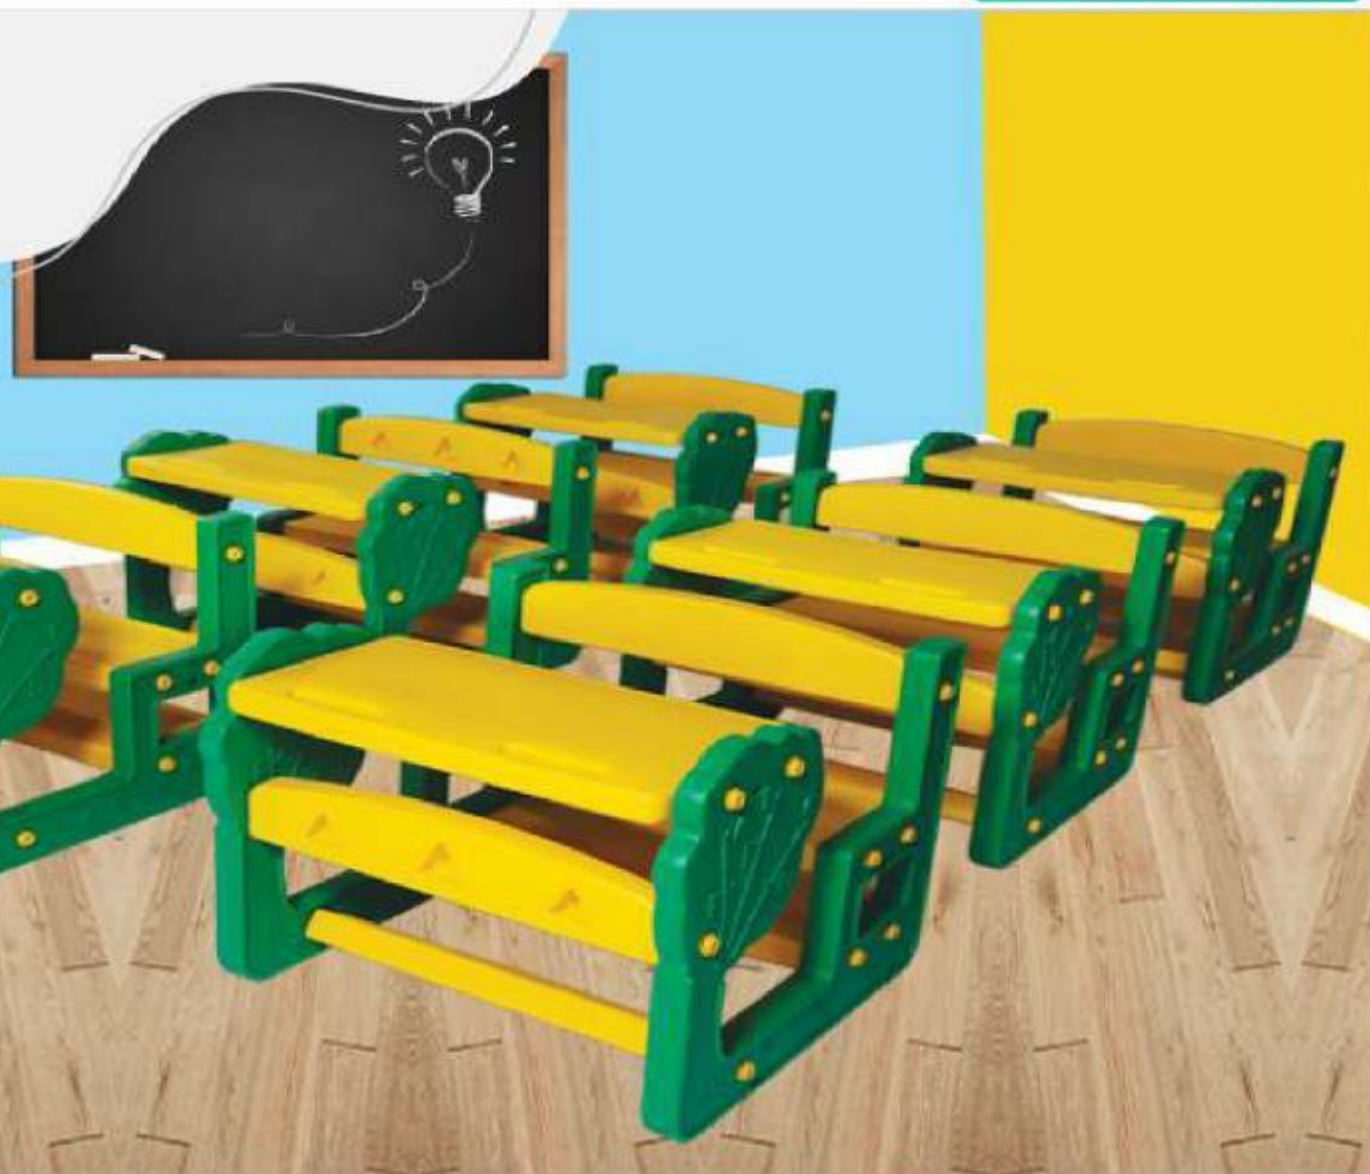

Front View

Side View

Back View

NGFC-1501

LITTLE GENIUS TREE
L29.5" x W16" x H23.5"

RATE: ₹ 3600.00

NGFC-1502
SCHOLAR TREE
L30" x W30" x H23"
RATE: ₹ 5,300.00

SCHOOL FURNITURE PRIMARY