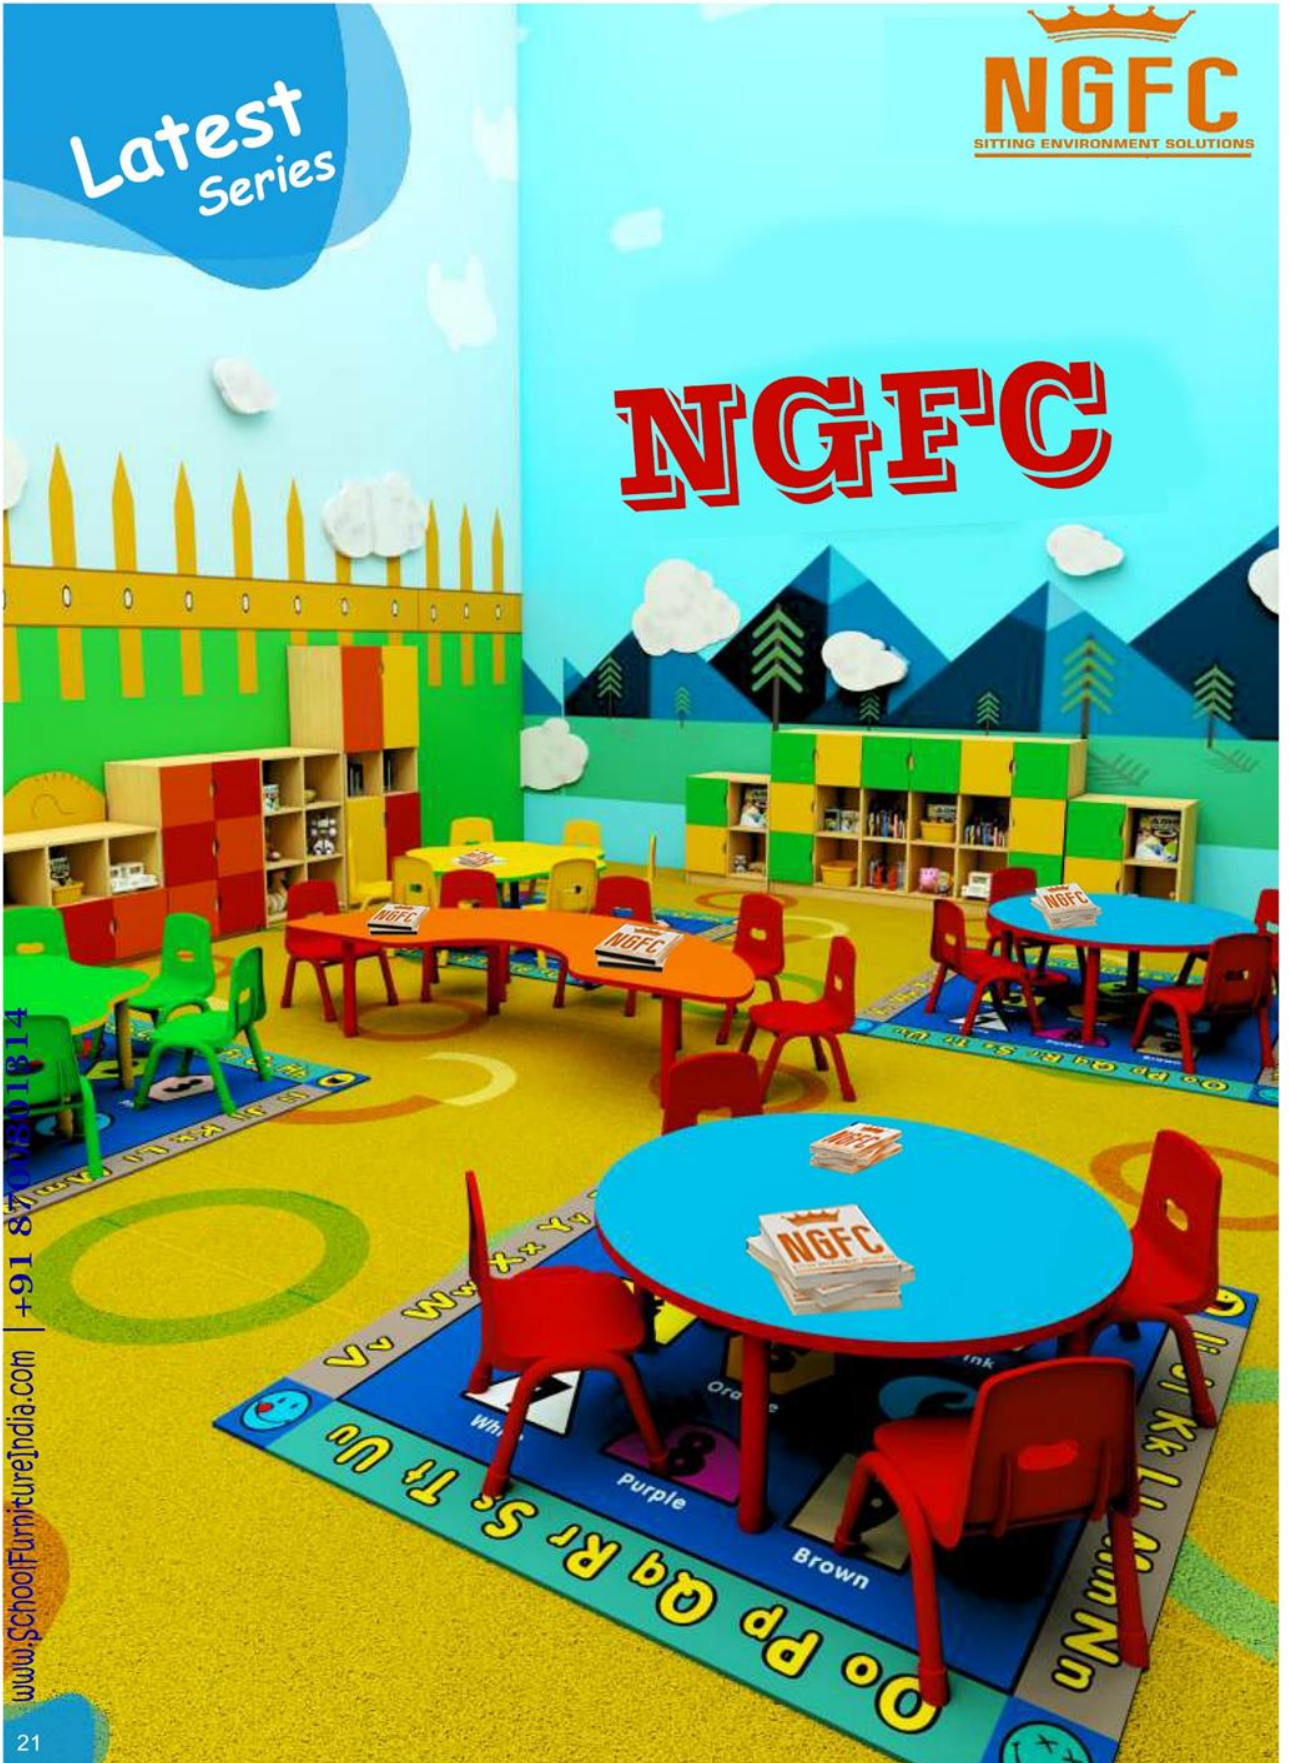

Latest Series

NGFC
SITTING ENVIRONMENT SOLUTIONS

NGFC

www.SchoolFurnitureIndia.com | +91 8760 801814