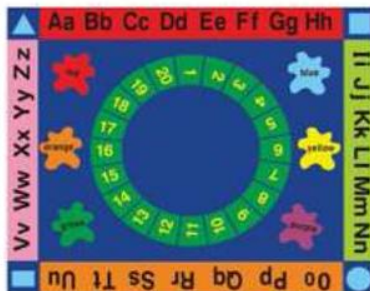

NGFC-1903
COLOR CARPET
84 x 70 Inches