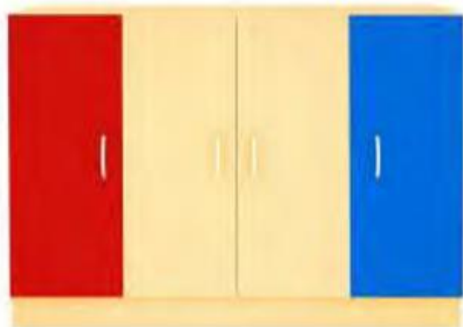

NGFC 1402 CAFETERIA
48 x 60 x 30 inches

NGFC 1403 CAFETERIA
72 X 36 X 30 inches

NGFC 1404 CAFETERIA
72 x 72 x 30 inches

SERIES

CAFETERIA

NGFC 1501 STORAGE
108 x 16 x 72 inches

NGFC 1502 STORAGE
72 x 16 x 72 inches

NGFC 1503 STORAGE
36 x 16 x 72 inches

NGFC 1504 STORAGE
36 x 16 x 72 inches

NGFC 1505 STORAGE
36 x 16 x 72 inches

NGFC 1506 STORAGE
46 x 16 x 60 inches

NGFC 1507 STORAGE
33 x 16 x 72 inches

NGFC 1508 STORAGE
33 x 16 x 72 inches

NGFC 1509 STORAGE
96 x 24 x 72 inches

NGFC 1510 TABLE
96 x 24 x 30 inches

NGFC 1511 STORAGE
48 x 12 x 30 inches

NGFC 1512 STORAGE
120 x 16 x 48 inches

NGFC 1513 STORAGE
96 x 12 x 24 inches

NGFC 1514 STORAGE
96 x 12 x 30 inches