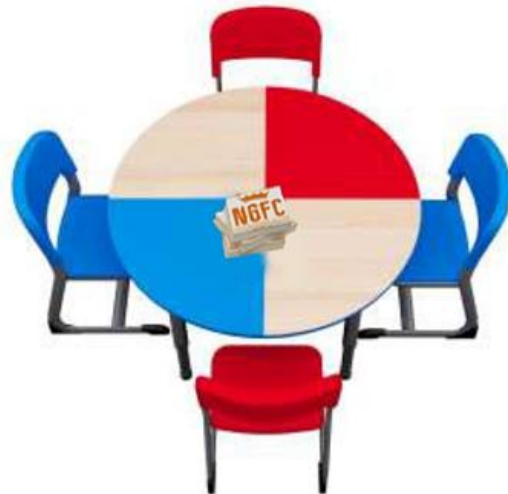

NGFC 1509 STORAGE
96 x 24 x 72 inches

NGFC 1510 TABLE
96 x 24 x 30 inches

NGFC 1511 STORAGE
48 x 12 x 30 inches

NGFC 1512 STORAGE
120 x 16 x 48 inches

NGFC 1513 STORAGE
96 x 12 x 24 inches

NGFC 1514 STORAGE
96 x 12 x 30 inches

SERIES

STORAGE

NGFC 1515 STORAGE
60 x 16 x 36 inches

NGFC 1516 STORAGE
96 x 16 x 36 inches

NGFC 1517 STORAGE
48 x 16 x 36 inches

NGFC 1518 STORAGE
60 x 16 x 36 inches

NGFC 1519 STORAGE
42 x 16 x 72 inches

NGFC 1520 STORAGE
42 x 16 x 48 inches

NGFC 1601
48 x 48 x 30 inches

NGFC 1602
72 x 36 x 30 inches

NGFC 1603
42 x 42 x 30 inches

NGFC 1604
48 X 48 X 30 inches

NGFC 1605
96 X 48 X 30 inches

NGFC 1606
96 X 48 X 30 inches

NGFC 1701 DIRECTOR TABLE
96 x 36 x 30 inches