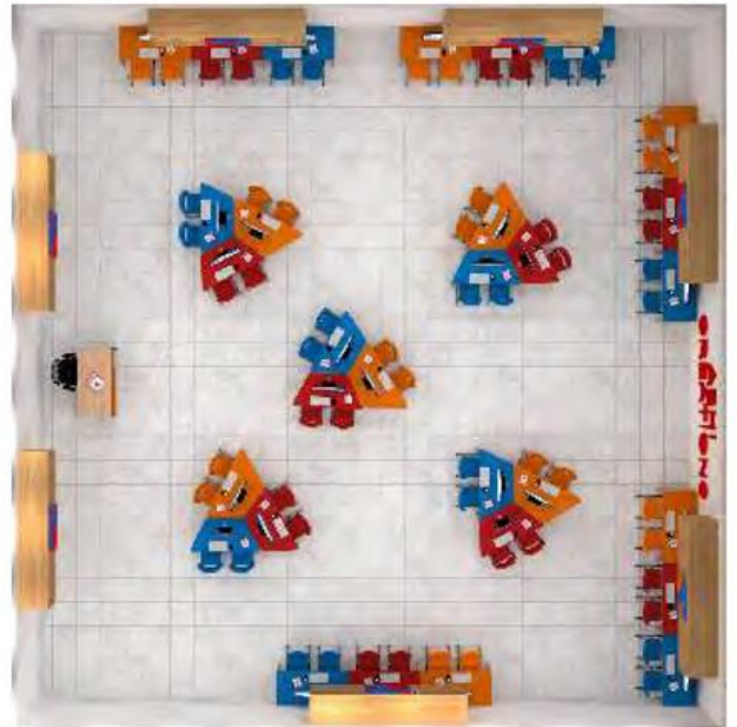

COMPUTER LAB

SERIES

NGFC-801 ISLAND SEATING
72 X 48 X 30 inches

NGFC-802 ISLAND SEATING
96 X 48 X 30 inches

NGFC-803 ISLAND SEATING
72 X 48 X 30 inches

NGFC-804 ISLAND SEATING
96 X 48 X 30 inches

SERIES

COMPUTER LAB

NGFC-805 COMPUTER TABLE
48 x 18 x 30 inches

NGFC-806 COMPUTER TABLE
72 x 18 x 30 inches

NGFC-807 OVERHEAD STORAGE
95 x 12 x 24 inches

NGFC-808 RECTANGLE TABLE
38 x 24 x 30 inches

NGFC-809 TRAPEZIUM TABLE
50 x 24 x 30 inches