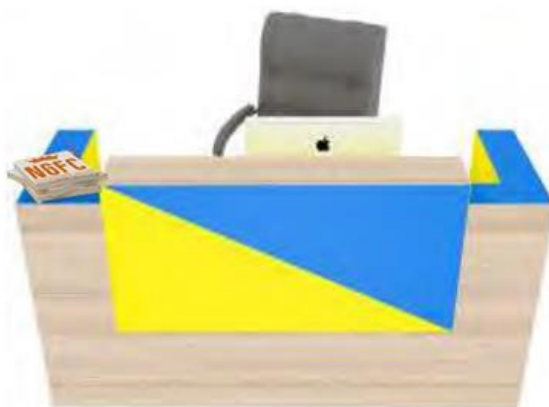

NGFC-603 LIBRARY COUNTER
72 x 48 X 42 inches