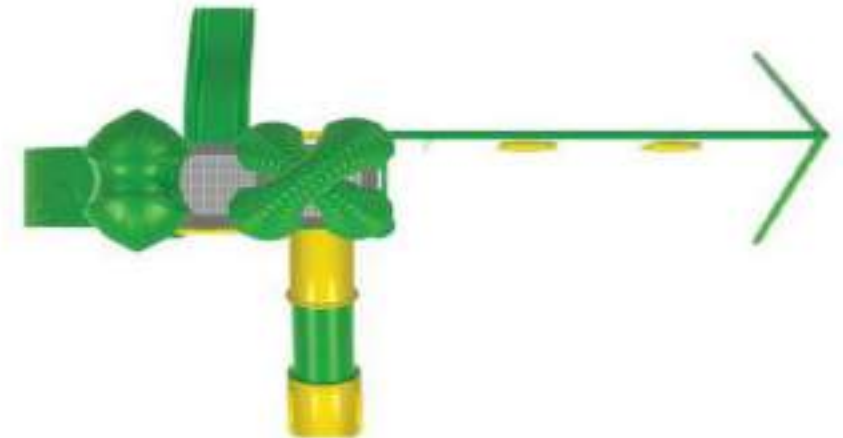

NGFC-15703
Swing Land Playcentre
Price : ₹ 2,10,400/-

Actual Dimensions : 23 x 16.4 x 11.5 ft.
Recommended Area : 26.5 x 20 ft.
Age Group : 3 - 6 Years

Top View