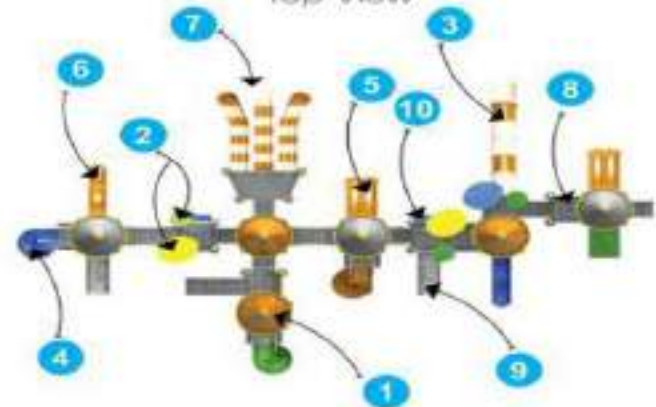

Product Descriptions

1. Conical Shaped Roof	6 Pcs.
2. Flower & Leaf	3 Pcs.
3. Tunnel Slider	5' Ht. 1 Pc.
4. Spiral Slider	7' Ht. 1 Pc.
5. Spiral Slider	5' Ht. 2 Pcs.
6. Double Slider with Entrance	3' Ht. 2 Pcs.
7. Single Slider	5' Ht. 2 Pcs.
8. Triple Slide	5' Ht. 1 Pc.
9. MS Perforated Sq. Deck	12 Pcs.
10. MS Box Ladder	4 Pcs.
11. Plastic Bench	3 Pcs.

* All plastic parts are Roto Moulded.
* The Sizes mentioned are approximate.

Top View