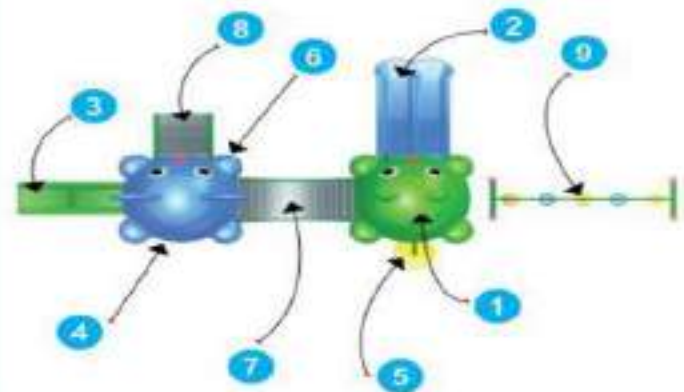

Product Descriptions

1. Animal Shaped Roof	2 Pcs.
2. Double Slider with Entrance - 3' Ht.	1 Pc.
3. Single Slider - 3' Ht.	1 Pc.
4. Panel	1 Pc.
5. Entrance Stepper	1 Pc.
6. MS Perforated Sq. Deck	2 Pcs.
7. MS Bridge	1 Pc.
8. MS Box Ladder	1 Pc.
9. MS Step Hopper	1 Pc.

* All plastic parts are Roto Moulded.
* The Sizes mentioned are approximate.

Top View