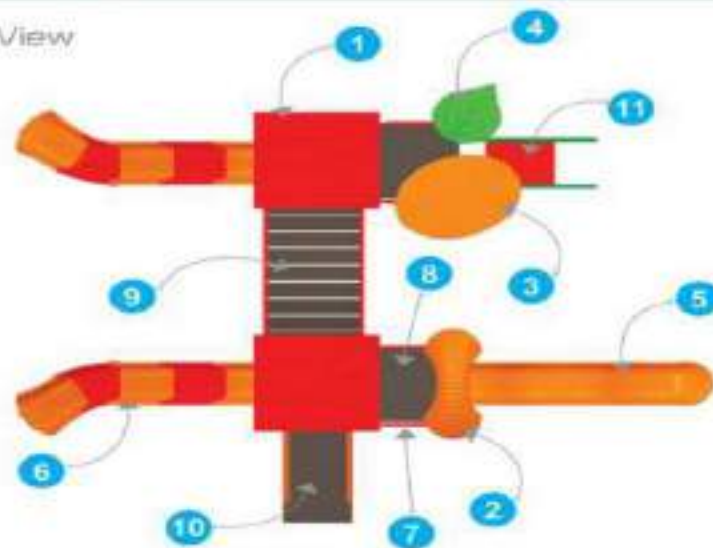

NGFC-16103
Tree House Playzone
Price : ₹4,59,950/-

Actual Dimensions : 20.5 x 20.5 x 14 ft.
Recommended Area : 23 x 23 ft.
Age Group : 6 - 12 Years

Product Descriptions

1. Hut Shaped Roof	2 Pcs.
2. Single Curved Roof	1 Pc.
3. Flower	1 Pc.
4. Leaf	1 Pc.
5. Single Slider	5' Ht. 1 Pc.
6. Part Slider	5' Ht. 2 Pcs.
7. Panel	4 Pcs.
8. MS Perforated Sq. Deck	4 Pcs.
9. MS Bridge	1 Pc.
10. MS Box Ladder	1 Pc.
11. MS Step Ladder	1 Pc.

* All plastic parts are Roto Moulded.
* The Sizes mentioned are approximate.

Top View