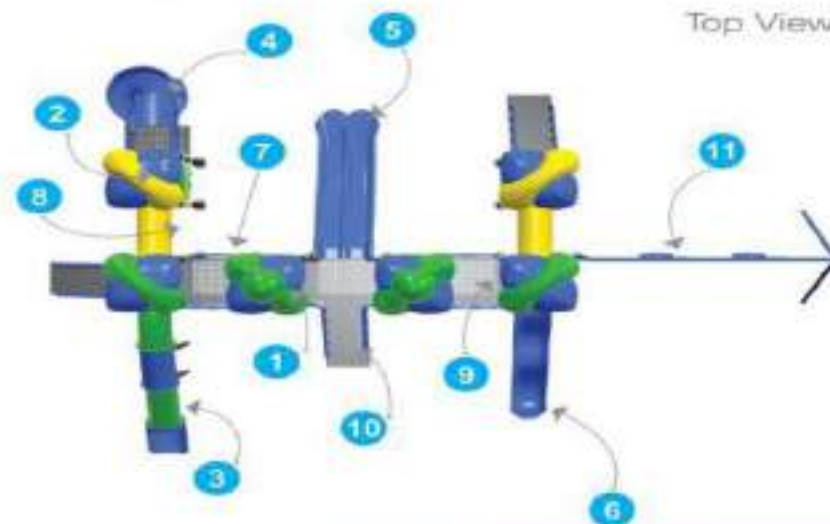

NGFC-16113
Super Max Playzone
Price : ₹ 8,50,600/-

Actual Dimensions : 39.3 x 27.9 x 14 ft.
Recommended Area : 43 x 31 ft.
Age Group : 6 - 12 Years

Product Descriptions

1. UFO Roof	2 Pcs.
2. Curved Roof	4 Pcs.
3. Tunnel Slider	5' Ht. 1 Pc.
4. Spiral Slider	5' Ht. 1 Pc.
5. Double Slider	5' Ht. 1 Pc.
6. Single Slider	5' Ht. 1 Pc.
7. Panel	10 Pcs.
8. Tunnel Bridge	2 Pc.
9. MS Perforated Sq. Deck	8 Pcs.
10. MS Box Ladder	3 Pc.
11. MS Swing Set 2 Seater	1 Pc.

* All plastic parts are Roto Moulded.
* The Sizes mentioned are approximate.

Top View