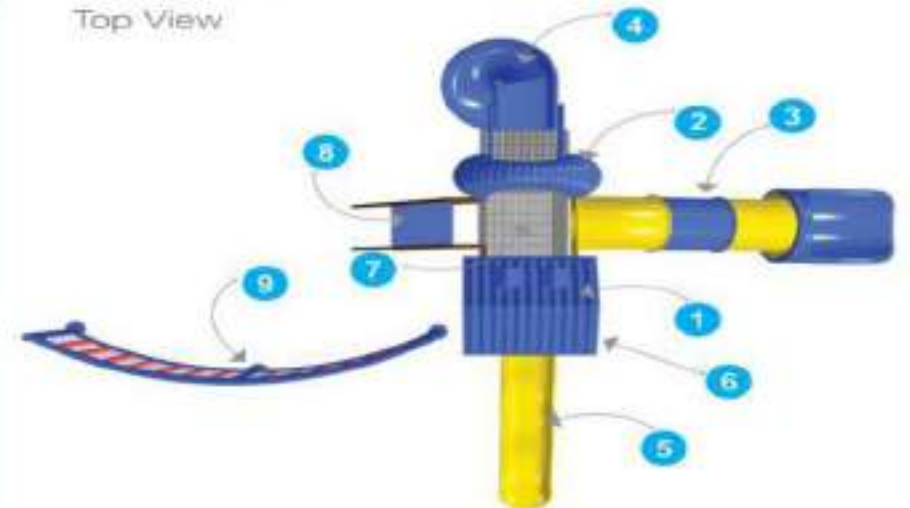

* All plastic parts are Roto Moulded.
* The Sizes mentioned are approximate.

Front View

Back View

Top View

NGFC-16115
Super Space Playzone
Price : ₹ 4,82,000/-

Actual Dimensions : 27.2 x 13.1 x 15 ft.
Recommended Area : 30.2 x 16 ft.
Age Group : 6 - 12 Years