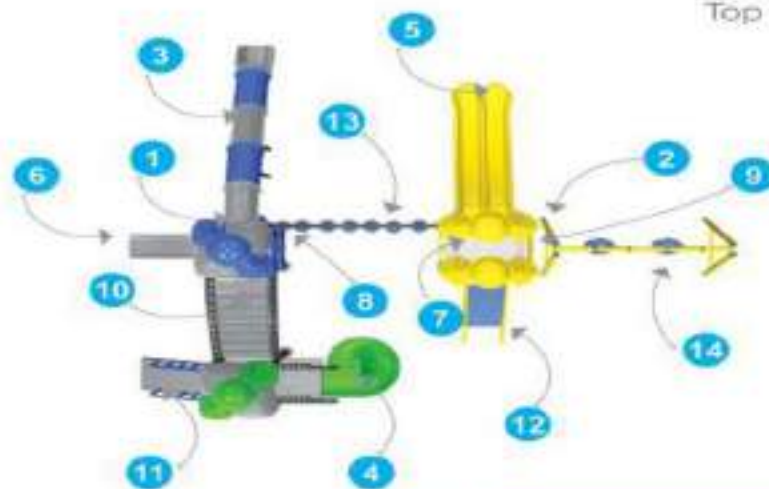

* All plastic parts are Roto Moulded.
* The Sizes mentioned are approximate.

Front View

Back View

Top View

NGFC-16109
Smart House Playzone
Price : ₹ 7,01,400/-

Actual Dimensions : 36 x 29.5 x 13.1 ft.
Recommended Area : 39.5 x 33 ft.
Age Group : 6 - 12 Years