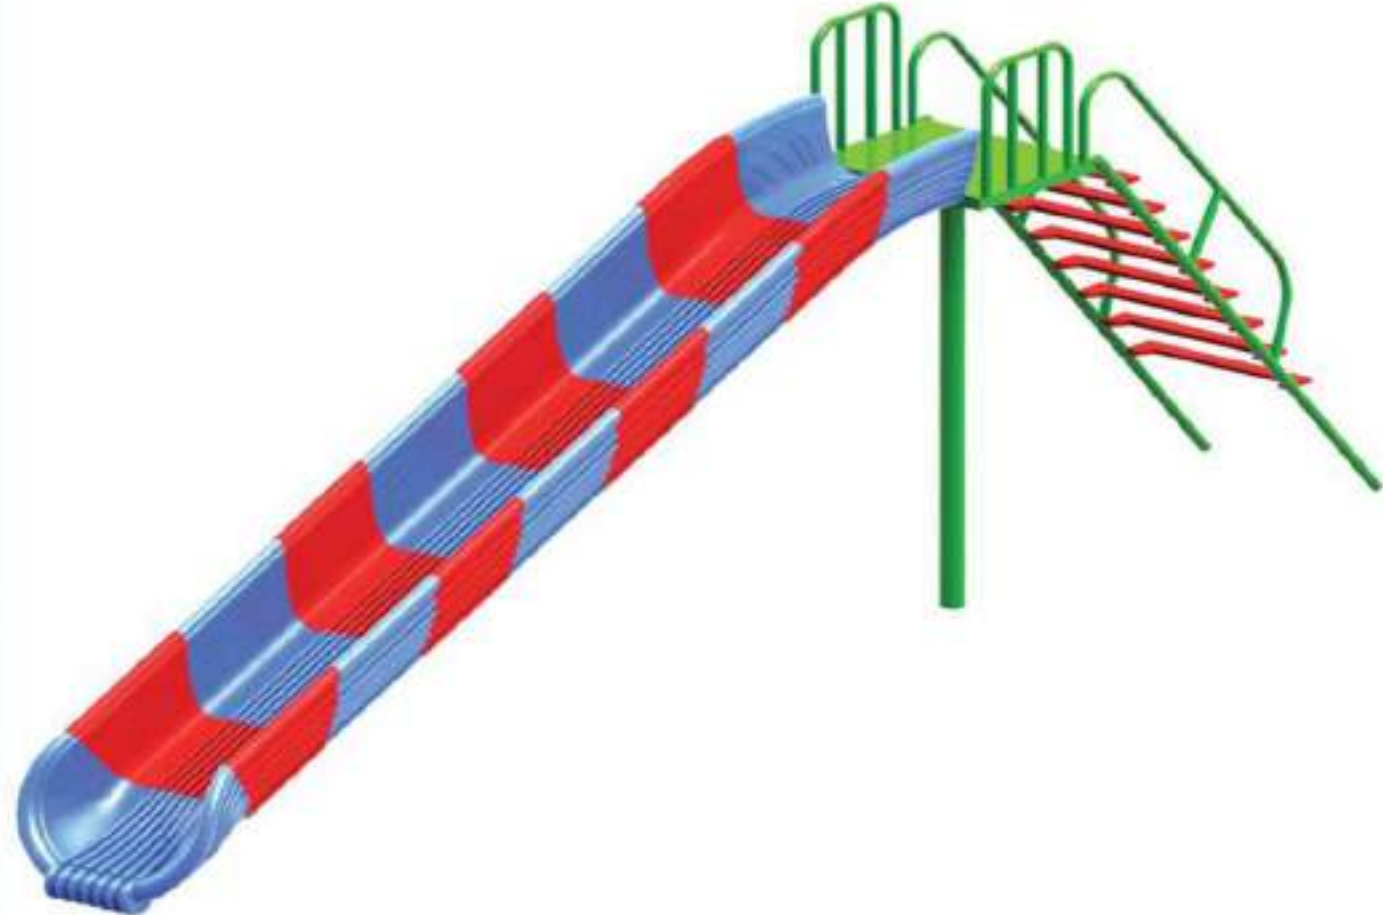

NGFC-10106
Wavy Slide
Price : ₹ 57,500/-

Actual Dimensions : 12 x 2.3 x 7 ft.
Recommended Area : 14 x 3 ft.
Platform Height : 1.5 mtr. (4.9 ft.)
Age Group : 4 - 14 Years

Park Series

NGFC-10278
Ultra Slide Fun
Price : ₹ 17,650/-

Actual Dimensions : 9.3 x 1.8 x 4.6 ft.
Recommended Area : 11 x 4 ft.
Platform Height : 3.4 ft.
Age Group : 4 - 10 Years

Park Series

NGFC-10108
Jumbo Wavy Slide
Price : ₹ 1,07,900/-

Actual Dimensions : 14 x 5 x 8 ft.
Recommended Area : 16 x 7 ft.
Platform Height : 2.1 mtr. (6.9 ft.)
Age Group : 4 - 14 Years