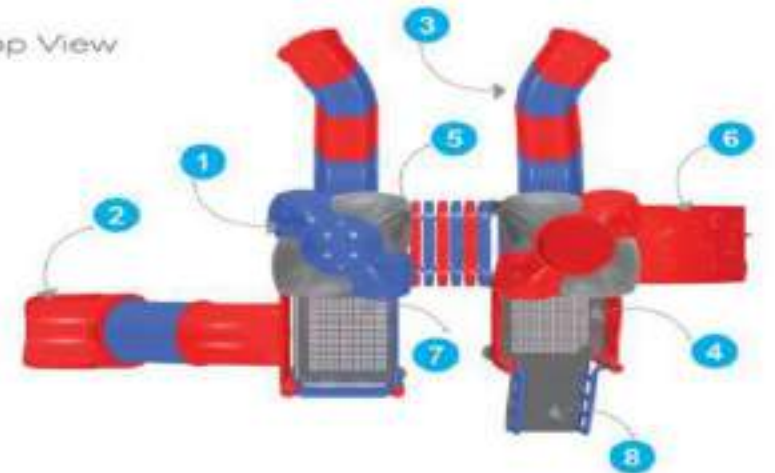

NGFC-15714
Jr. Garden House Playcentre
Price : ₹ 4,24,300/-

Actual Dimensions : 24.6 x 18 x 11.5 ft.
Recommended Area : 27.5 x 21 ft.
Age Group : 3 - 6 Years

Product Descriptions

1. UFO Roof	2 Pcs.
2. Tunnel Slider	3' Ht. 1 Pc.
3. Part Slider	3' Ht. 2 Pcs.
4. Panel	4 Pcs.
5. Ring Tunnel	1 Pc.
6. Plastic Climber	1 Pc.
7. MS Perforated Square Deck	4 Pcs.
8. MS Box Ladder	1 Pc.

* All plastic parts are Roto Moulded.

* The Sizes mentioned are approximate.

Top View