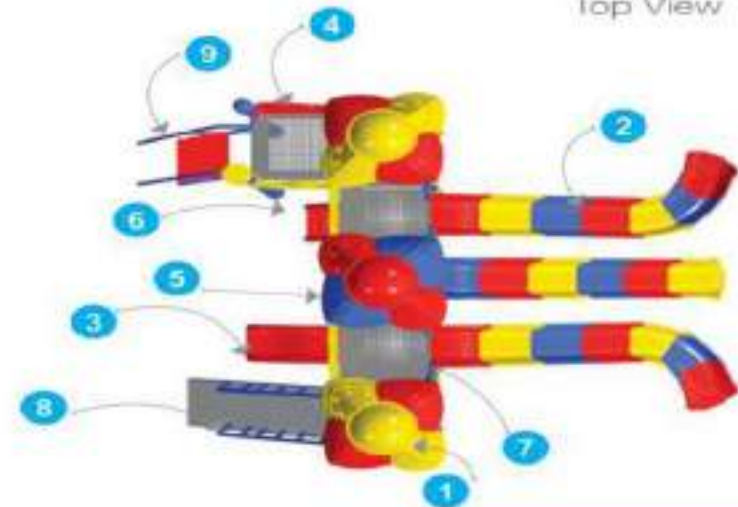

* All plastic parts are Roto Moulded.
 * The Sizes mentioned are approximate.

Front View

Back View

Top View

NGFC-16112
Kids Combo Playzone
Price : ₹ 7,24,600/-

Actual Dimensions : 23.7 x 26.2 x 13 ft.
Recommended Area : 26.7 x 29 ft.
Age Group : 6 - 12 Years