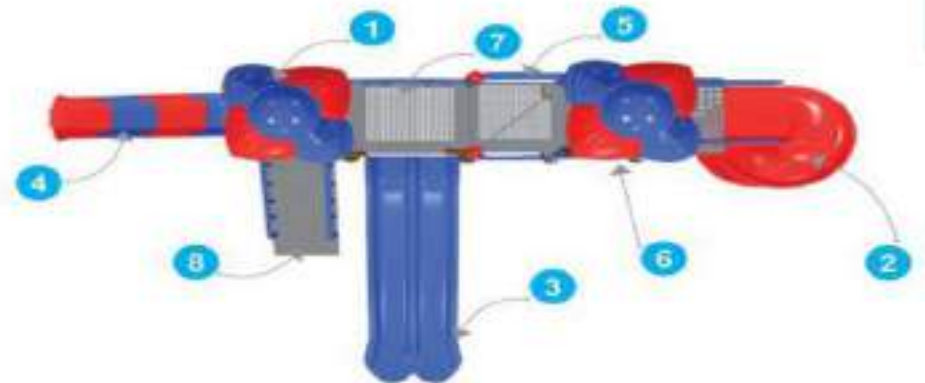

* All plastic parts are Roto Moulded.
* The Sizes mentioned are approximate.

Back View

Top View

NGFC-16116
Tri Dump Playzone
Price : ₹ 6,54,500/-

Actual Dimensions : 23.3 x 32.5 x 13.1 ft.
Recommended Area : 26.5 x 35.5 ft.
Age Group : 6 - 12 Years