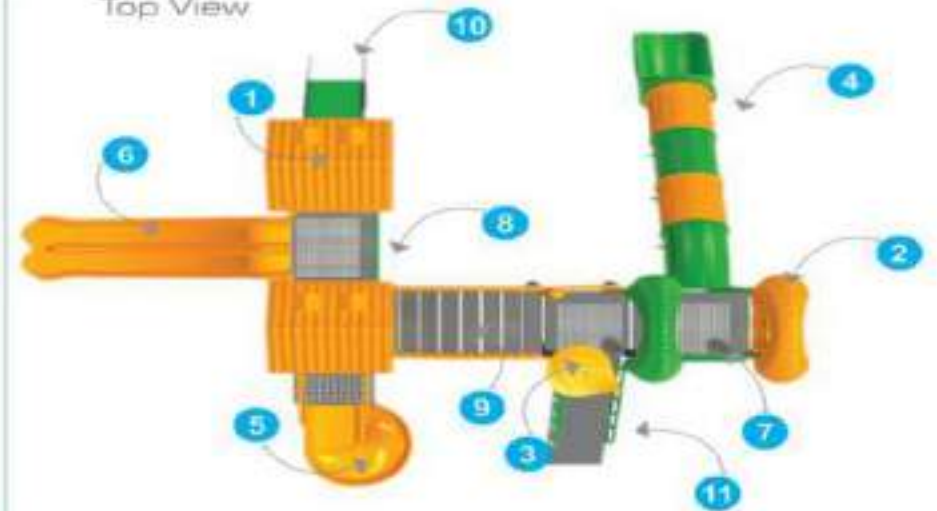

* All plastic parts are Roto Moulded,
* The Sizes mentioned are approximate.

Front View

Back View

Top View

NGFC-16113
Super Max Playzone
 Price : ₹ 8,50,600/-

Actual Dimensions : 39.3 x 27.9 x 14 ft.
 Recommended Area : 43 x 31 ft.
 Age Group : 6 - 12 Years