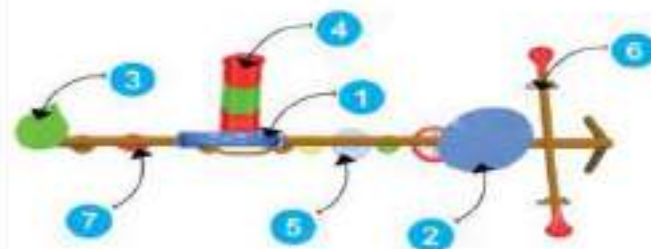

NGFC-20101
Multi Activity Maxi Centre
Price : ₹ 1,33,600/-

Actual Dimensions : 16 x 8 x 11 ft.
Recommended Area : 19.5 x 11 ft.
Age Group : 6 - 12 Years

Product Descriptions

1. U Shaped Roof	1 Pc.
2. Flower	1 Pc.
3. Leaf	1 Pc.
4. Part Slider with Entrance	3' Ht. 1Pc.
5. MS Step Hopper	1Pc.
6. See Saw 2 Seater	1 Pc.
7. MS Swing Single Seater	1 Pc.

* All plastic parts are Roto Moulded.

* The Sizes mentioned are approximate.