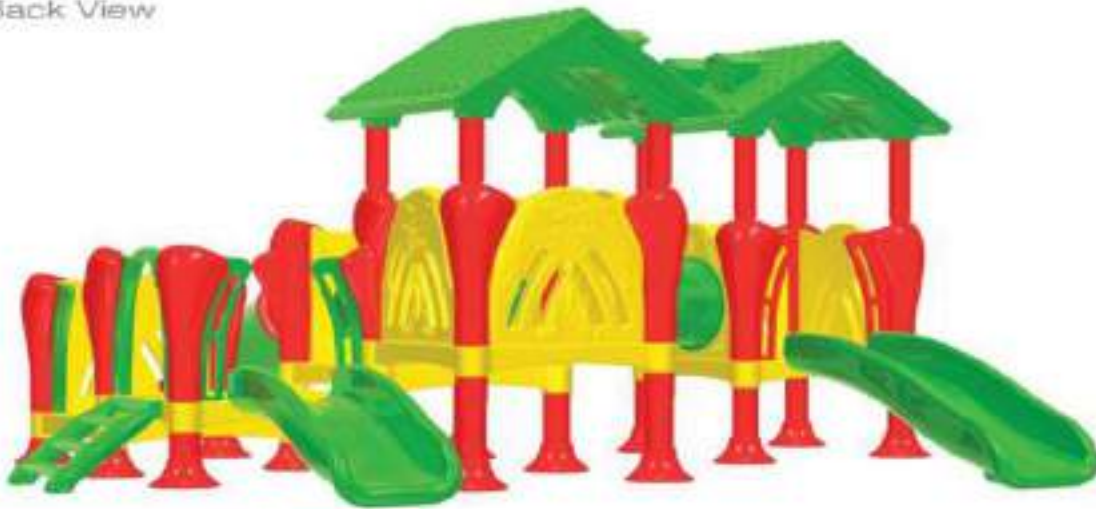

Top View

NGFC-15609
Jumbo Kids Castle Playcentre
Price : ₹ 2,37,950/-

Actual Dimensions : 19 x 16.5 x 9.3 ft.
Recommended Area : 22.5 x 20 ft.
Age Group : 3 - 6 Years

Front View

Back View

Top View

Front View