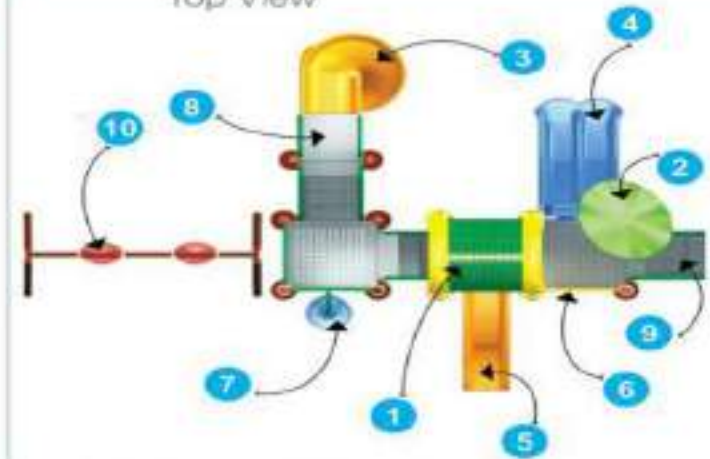

Product Descriptions

1. U Shaped Roof	1 Pc.
2. Flower	1 Pc.
3. Spiral Slider	7' Ht. 1 Pc.
4. Double Slider with Entrance	3' Ht. 1 Pc.
5. Single Slider	3' Ht. 1 Pc.
6. Panel	2 Pcs.
7. Entrance Stepper	1 Pc.
8. MS Perforated Sq. Deck	3 Pcs.
9. MS Box Ladder	1 Pc.
10. MS Swing Set 2 Seater	1 Pc.

* All plastic parts are Roto Moulded.
* The Sizes mentioned are approximate.

Top View