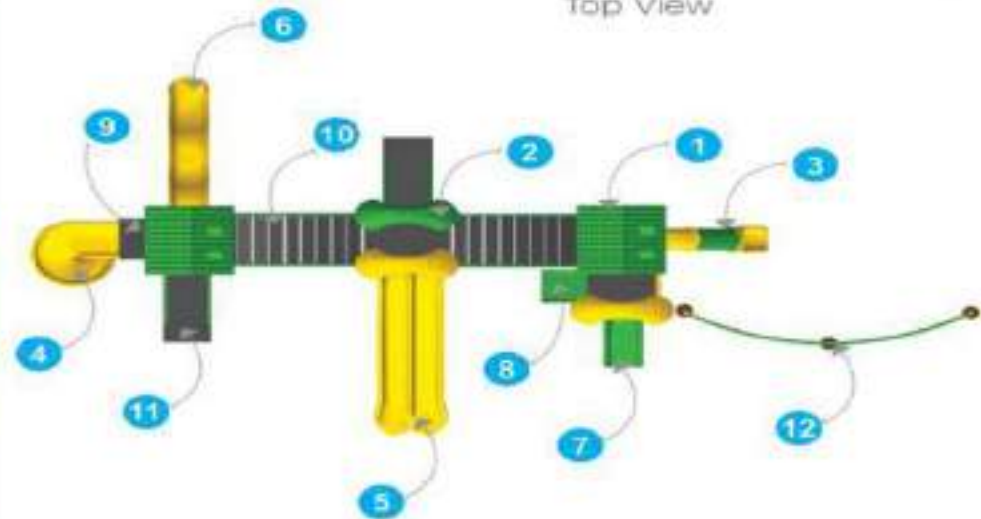

* All plastic parts are Roto Moulded.
* The Sizes mentioned are approximate.

Front View

Back View

Top View

NGFC-16107
Space Ship Playzone
Price : ₹ 6,31,200/-

Actual Dimensions : 37.7 x 24.5 x 14.5 ft.
Recommended Area : 41 x 28 ft.
Age Group : 6 - 12 Years