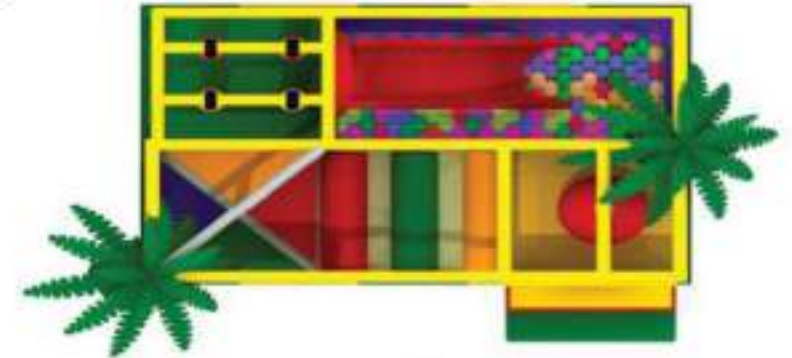

NGFC-14104
Jungle Fun
Price : ₹ 5,69,300/-

Actual Dimensions : 12.3 x 8.2 x 9.1 ft.
Recommended Area : 15.3 x 11.2 ft.
Age Group : 3 - 10 Years

Top View