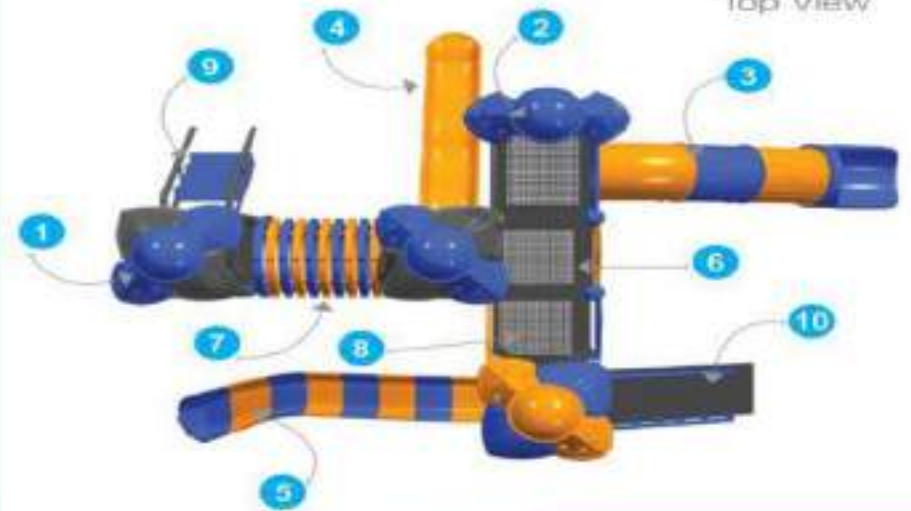

NGFC-16104
UFO Playzone
Price : ₹5,74,600/-

Actual Dimensions : 26.2 x 24.6 x 13.9 ft.
Recommended Area : 29 x 27 ft.
Age Group : 6 - 12 Years

Product Descriptions

1. UFO Roof	3 Pcs.
2. Single UFO Roof	1 Pc.
3. Tunnel Slider	5' Ht. 1 Pc.
4. Single Slider	5' Ht. 1 Pc.
5. Part Slider	5' Ht. 1 Pc.
6. Panel	8 Pcs.
7. Ring Tunnel	1 Pc.
8. MS Perforated Sq. Deck	6 Pcs.
9. Step Ladder	1 Pc.
10. Curved Ladder	1 Pc.

* All plastic parts are Roto Moulded.
* The Sizes mentioned are approximate.

Top View