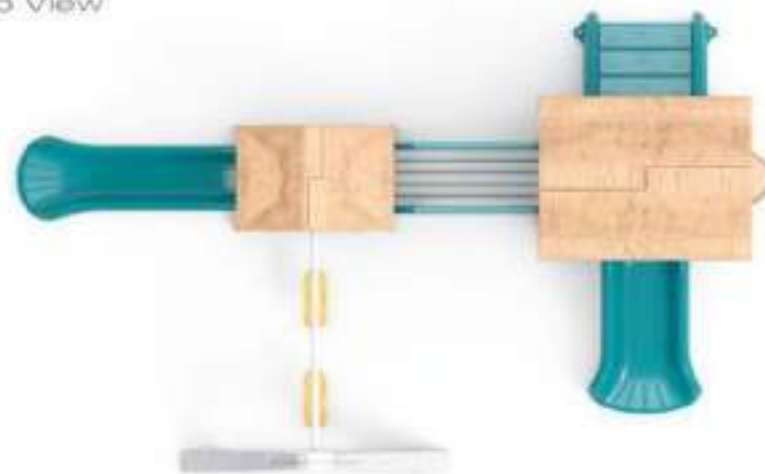

Front View

Backyard Series

Back View

Top View

Front View

NGFC-30134
Adventure Land
Price : ₹2,99,100/-

Actual Dimensions : 24.6 x 16.4 x 5.9 ft.
Recommended Area : 27.6 x 19.4 ft.
Age Group : 3 - 6 Years

Backyard Series