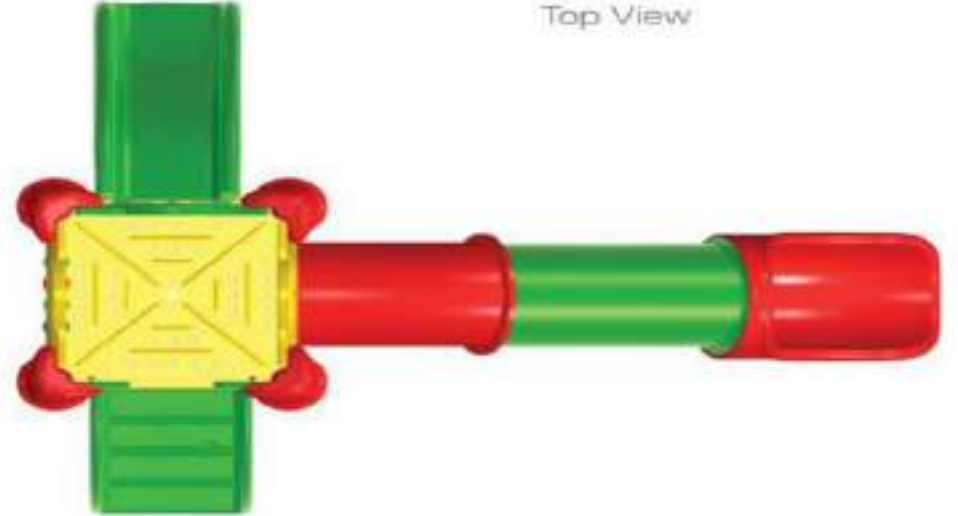

NGFC-15102
Tube -N- Slide Playcentre
Price : ₹ 88,100/-

Actual Dimensions : 12 x 11 x 5.6 ft.
Recommended Area : 15.2 x 14.2 ft.
Age Group : 3 - 6 Years

Pre-School Series

Top View