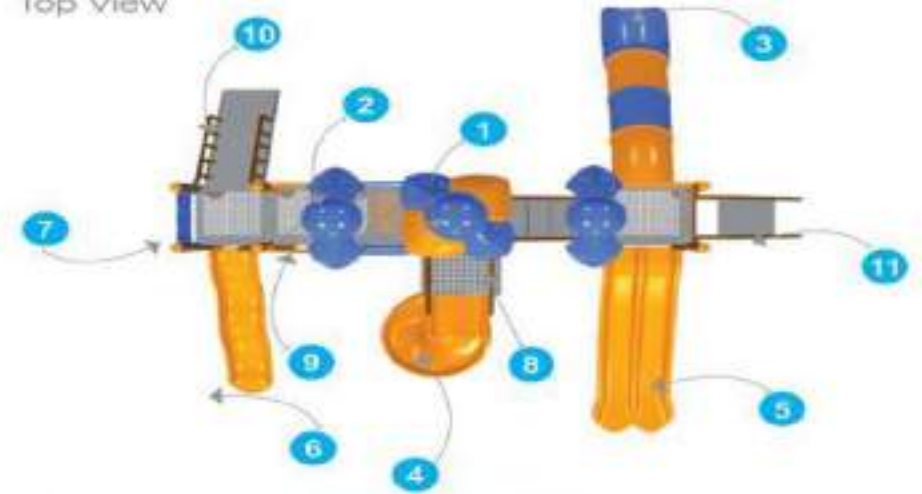

Top View

Product Descriptions

1. UFO Roof	1 Pc.
2. Single UFO Roof	2 Pcs.
3. Tunnel Slider	5' Ht. 1 Pc.
4. Spiral Slider	7' Ht. 1 Pc.
5. Double Slider	5' Ht. 1 Pc.
6. Single Slider	5' Ht. 1 Pc.
7. Panel	6 Pcs.
8. Tunnel Bridge	1 Pc.
9. MS Perforated Sq. Deck	5 Pcs.
10. MS Box Ladder	1 Pc.
11. MS Step Ladder	1 Pc.

* All plastic parts are Roto Moulded.
* The Sizes mentioned are approximate.