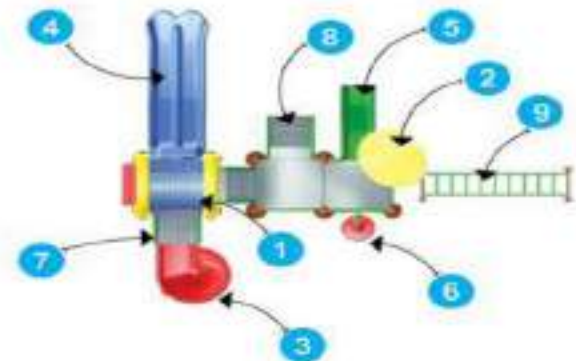

NGFC-20113
Parkland Adventure Centre Jr.
Price : ₹ 4,09,500/-

Actual Dimensions : 26 x 23 x 13 ft.
Recommended Area : 29 x 26 ft.
Age Group : 6 - 12 Years

Product Descriptions

1. U Shaped Roof	1 Pc.
2. Flower	1 Pc.
3. Spiral Slider	5' Ht. 1 Pc.
4. Double Slider with Entrance	5' Ht. 1 Pc.
5. Single Slider	3' Ht. 1 Pc.
6. Entrance Stepper	1 Pc.
7. MS Perforated Sq. Deck	3 Pcs.
8. MS Box Ladder	1 Pc.
9. MS Monkey Bar	1 Pc.

* All plastic parts are Roto Moulded.

* The Sizes mentioned are approximate.

Top View