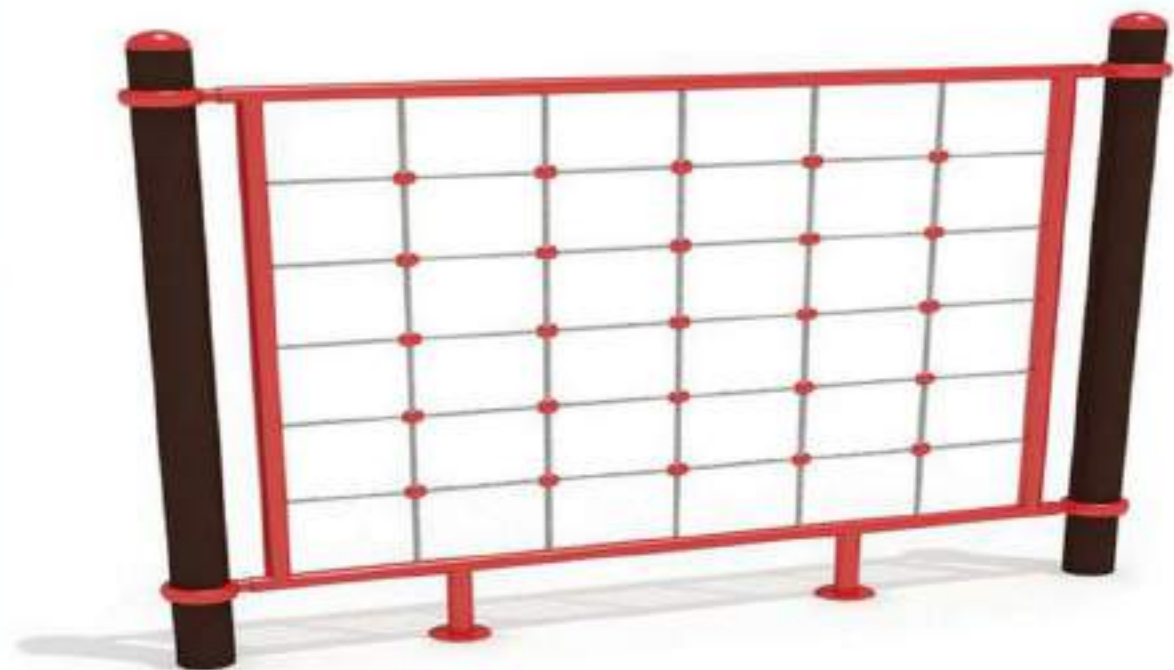

NGFC-12038
Stepper
Price : ₹ 67,400/-

Actual Dimensions : 10 x 2.7 x 8.5 ft.
Recommended Area : 12 x 4.7 ft.
Age Group : 4 - 14 Years

NGFC-12020
Paraller Bar
Price : ₹ 20,700/-

Actual Dimensions : 6.7 x 2 x 3 ft.
Recommended Area : 7.7 x 4 ft.
Age Group : 4 - 14 Years

NGFC-12021
Loop Rung
Price : ₹ 44,900/-

Actual Dimensions : 10 x 2.7 x 8.5 ft.
Recommended Area : 12 x 4.7 ft.
Age Group : 4 - 14 Years

NGFC-12048
Fun Tunnel
Price : ₹ 24,150/-

Actual Dimensions : 8 ft.
Age Group : 4 - 14 Years

NGFC-12026
Net Climber
Price : ₹ 44,500/-

Actual Dimensions : 7 x 7.5 ft.
Recommended Area : 8 x 2 ft.
Age Group : 4 - 14 Years

NGFC-12049
Basket Ring
Price : ₹ 26,250/-

Actual Dimensions : 6 ft.
Age Group : 4 - 14 Years

Park Series

**NGFC-12030 N
 Merry Go Round**
 Price : ₹ 65,600/-

Actual Dimensions : D 4 x H 3.2 ft.
 Recommended Area : 6 x 6 ft.
 Age Group : 4 - 14 Years

**NGFC-12031 N
 Merry Go Round**
 Price : ₹ 88,600/-