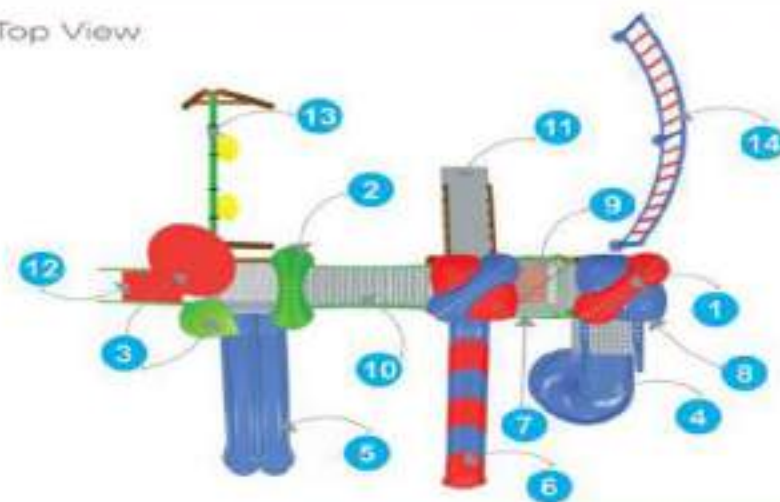

NGFC-16119
Multi Max Playzone
Price : ₹ 6,87,800/-

Actual Dimensions : 31.8 x 26.9 x 15 ft.
Recommended Area : 35 x 30 ft.
Age Group : 6 - 12 Years

Product Descriptions

1. Curved Roof	2 Pcs.
2. Curved Single Roof	1 Pc.
3. Flower & Leaf	1 Pc.
4. Spiral Slider	7' Ht. 1 Pc.
5. Double Slider	5' Ht. 1 Pc.
6. Part Slider	6' Ht. 1 Pc.
7. Panel	4 Pcs.
8. Tunnel Bridge	1 Pc.
9. MS Perforated Sq. Deck	4 Pcs.
10. MS Bridge	1 Pcs.
11. MS Box Ladder	1 Pc.
12. MS Step Ladder	1 Pc.
13. MS Swing Set 2 Seater	1 Pc.
14. MS Net Climber	1 Pc.

* All plastic parts are Roto Moulded.
* The Sizes mentioned are approximate.

Top View