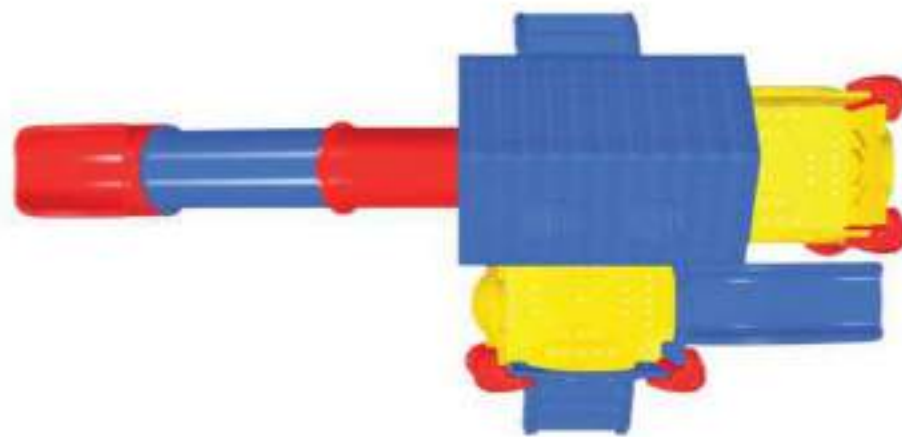

NGFC-15516
Play Villa Playcentre
Price : ₹ 1,55,200/-

Actual Dimensions : 10.5 x 15.1 x 7.5 ft.
Recommended Area : 14 x 18.5 ft.
Age Group : 3 - 6 Years

Pre-School Series

Top View