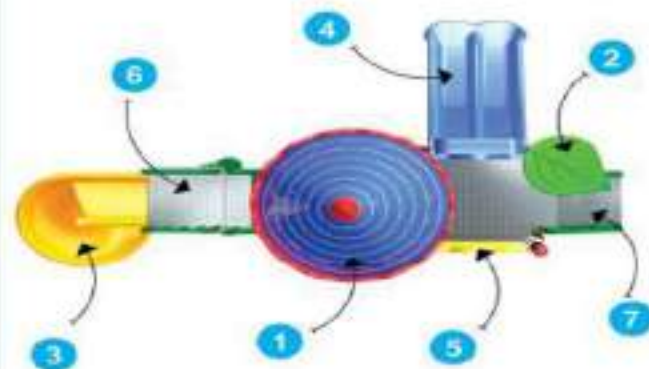

NGFC-20107
Ultra Castle Palace
Price : ₹ 2,96,900/-

Actual Dimensions : 21 x 12 x 14.5 ft.
Recommended Area : 24 x 15 ft.
Age Group : 6 - 12 Years

Product Descriptions

1. Conical Shaped Roof	1 Pc.
2. Leaf	1 Pc.
3. Spiral Slider	5' Ht. 1 Pc.
4. Double Slider with Entrance	3' Ht. 1 Pc.
5. Panel	3 Pcs.
6. MS Perforated Sq. Deck	2 Pcs.
7. MS Box Ladder	1 Pc.

* All plastic parts are Roto Moulded.

* The Sizes mentioned are approximate.