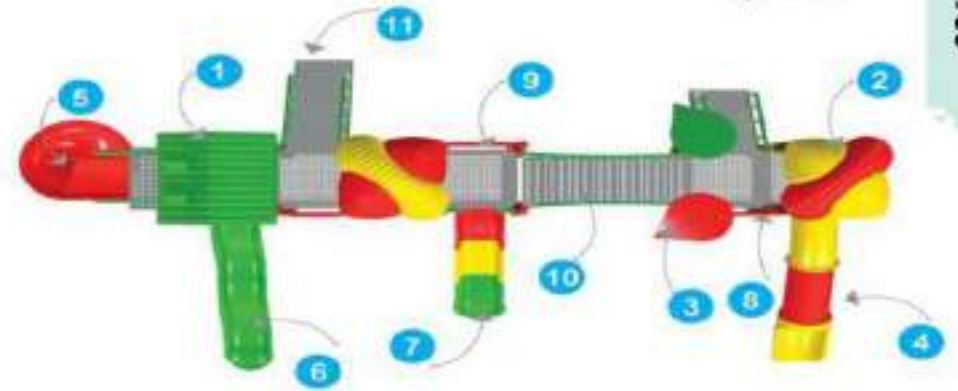

NGFC-16121
Adventure Max Playzone
Price : ₹ 6,32,200/-

Actual Dimensions : 31.8 x 16.4 x 12 ft.
Recommended Area : 32 x 18 ft.
Age Group : 6 - 12 Years

Front View

Product Descriptions

1. Hut Shaped Roof	1 Pc.
2. Curved Roof	2 Pcs.
3. Leaf	2 Pcs.
4. Tunnel Slider	3' Ht. 1 Pc.
5. Spiral Slider	5' Ht. 1 Pc.
6. Single Slider	5' Ht. 1 Pc.
7. Part Slider	3' Ht. 1 Pc.
8. Panel	7 Pcs.
9. MS Perforated Sq. Deck	6 Pcs.
10. MS Bridge	1 Pcs.
11. MS Box Ladder	2 Pc.

* All plastic parts are Roto Moulded.
* The Sizes mentioned are approximate.

Top View