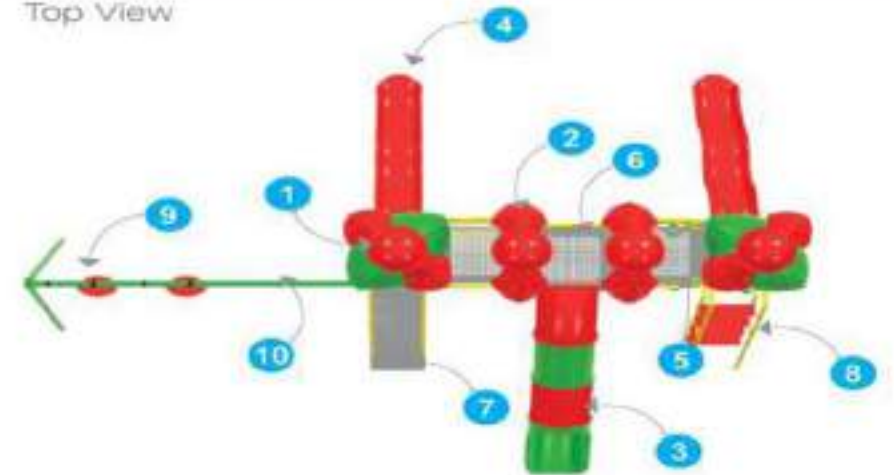

NGFC-19201
Town House Maxi Playzone
Price : ₹ 5,36,500/-

Actual Dimensions : 31 x 23.7 x 13 ft.
Recommended Area : 34.5 x 27 ft.
Age Group : 6 - 12 Years

Product Descriptions

1. UFO Roof	2 Pcs.
2. UFO Single Roof	2 Pcs.
3. Tunnel Slider	5' Ht. 1 Pc.
4. Single Slider	5' Ht. 2 Pcs.
5. Panel	6 Pcs.
6. MS Perforated Sq. Deck	5 Pcs.
7. MS Box Ladder	1 Pc.
8. MS Step Ladder	1 Pc.
9. MS Swing Set 2 Seater	1 Pc.
10. MS Net Climber	1 Pc.

* All plastic parts are Roto Moulded.
* The Sizes mentioned are approximate.

Top View