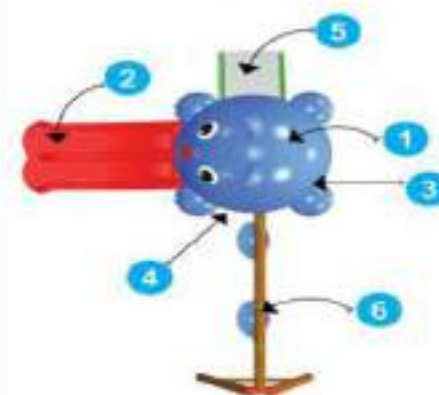

* All plastic parts are Roto Moulded.
 * The Sizes mentioned are approximate.

Top View

Front View

NGFC-20104
Jungle Playcentre Jr.
Price : ₹ 2,07,200/-

Actual Dimensions : 17 x 9.7 x 13.2 ft.
 Recommended Area : 20 x 13 ft.
 Age Group : 6 - 12 Years