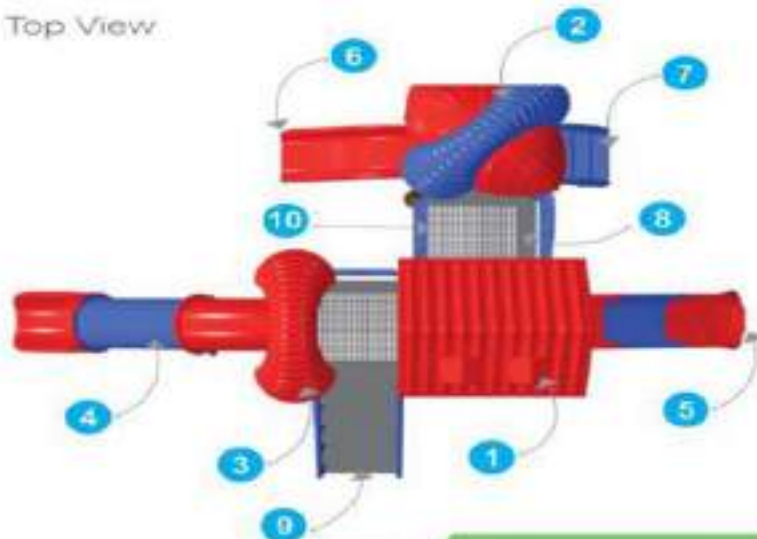

* All plastic parts are Roto Moulded.
 * The Sizes mentioned are approximate.

Front View

Back View

Top View

NGFC-15718
Space Ship Playcentre
Price : ₹ 4,20,700/-

Actual Dimensions : 31 x 21.4 x 11.5 ft.
Recommended Area : 34.5 x 25 ft.
Age Group : 3 - 6 Years