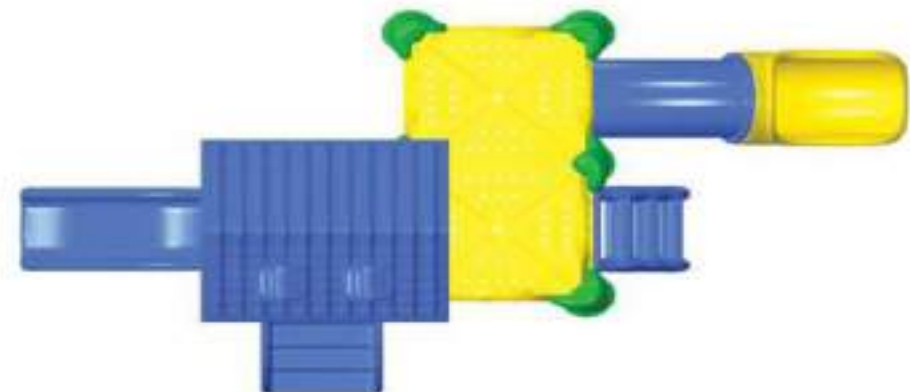

Top View

Front View

NGFC-15315
Kidie Land Playcentre
Price : ₹ 1,55,200/-

Actual Dimensions : 13.1 x 11.5 x 7.5 ft.
Recommended Area : 16.5 x 15 ft.
Age Group : 3 - 6 Years

Back View

Top View

Front View

NGFC-15516
Play Villa Playcentre
Price : ₹ 1,55,200/-