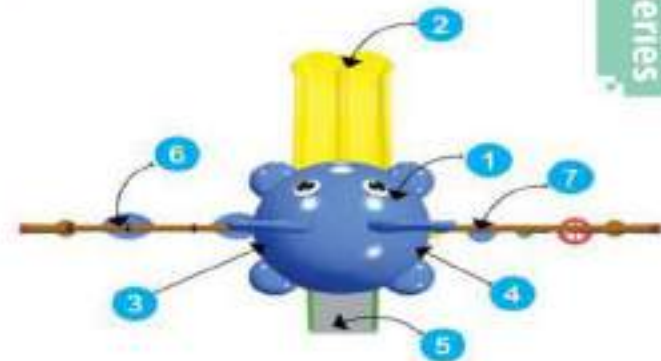

* All plastic parts are Roto Moulded.
* The Sizes mentioned are approximate.

Top View

Front View

NGFC-20103
Fun Swing N Slide
 Price : ₹ 1,97,950/-

Actual Dimensions : 15 x 11 x 12 ft.
 Recommended Area : 20 x 14 ft.
 Age Group : 6 - 12 Years