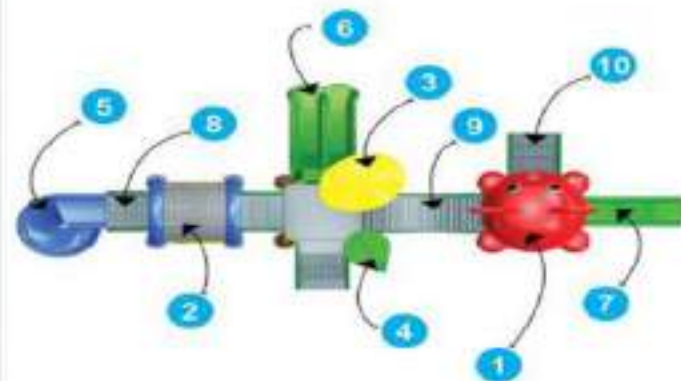

Product Descriptions

1. Animal Shaped Roof	1 Pc.
2. U Shaped Roof	1 Pc.
3. Flower	1 Pc.
4. Leaf	1 Pc.
5. Spiral Slider	5' Ht. 1 Pc.
6. Double Slider with Entrance	3' Ht. 1 Pc.
7. Single Slider	3' Ht. 1 Pc.
8. MS Perforated Sq. Deck	3 Pcs.
9. MS Bridge	1 Pc.
10. MS Box Ladder	2 Pc.

* All plastic parts are Roto Moulded.

* The Sizes mentioned are approximate.

Top View