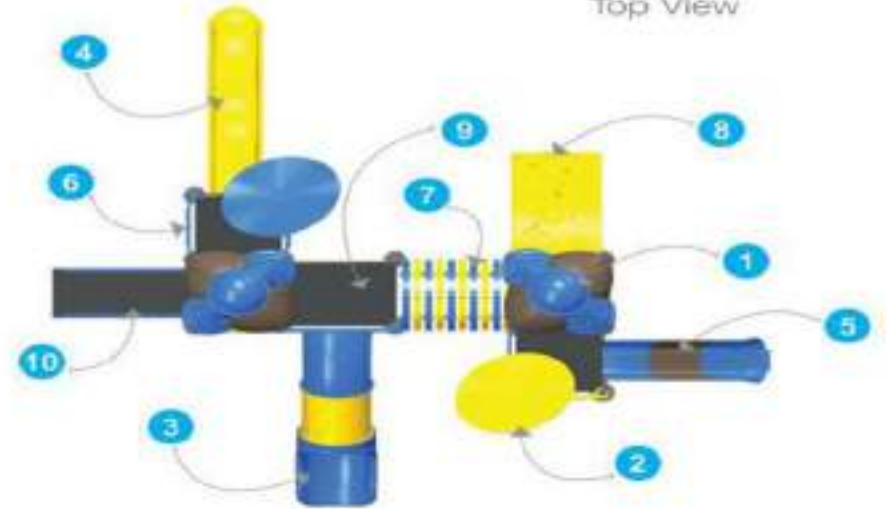

NGFC-15722
Kids UFO Playcentre
Price : ₹ 5,01,200/-

Actual Dimensions : 26 x 24.6 x 13 ft.
Recommended Area : 29 x 27 ft.
Age Group : 3 - 6 Years

Product Descriptions

1. UFO Roof	2 Pcs.
2. Flower	2 Pcs.
3. Tunnel Slider	5' Ht. 1 Pc.
4. Single Slider	5' Ht. 1 Pc.
5. Part Slider	1 Pc.
6. Panel	5 Pcs.
7. Ring Tunnel	1 Pc.
8. Plastic Climber	1 Pcs
9. MS Perforated Sq. Deck	5 Pcs.
10. MS Box Ladder	1 Pc.

* All plastic parts are Roto Moulded.
* The Sizes mentioned are approximate.

Top View