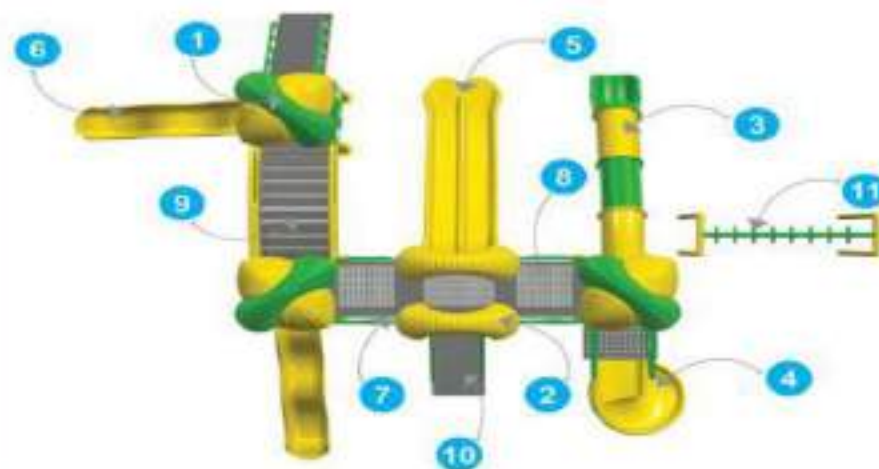

* All plastic parts are Roto Moulded.
* The Sizes mentioned are approximate.

Front View

Back View

Top View

NGFC-16110
Wavy Slide Combo Playzone
 Price : ₹ 5,87,600/-

Actual Dimensions : 17 x 23 x 14 ft.
 Recommended Area : 20 x 26 ft.
 Age Group : 6 - 12 Years