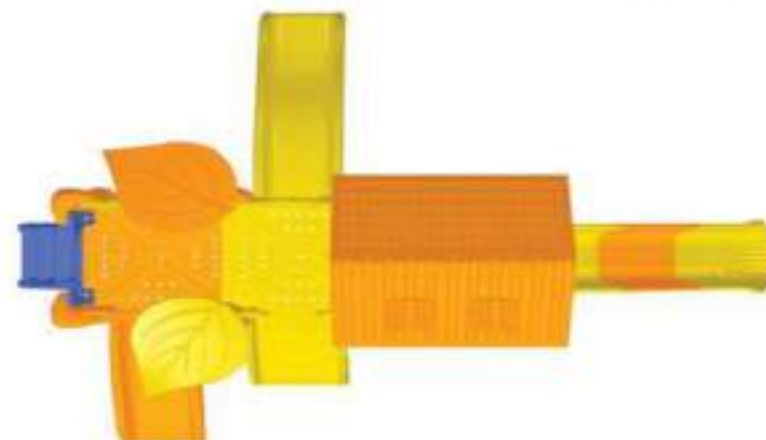

NGFC-15706
Kids Palace Playcentre
Price : ₹ 2,12,150/-

Actual Dimensions : 17.2 x 12.3 x 9.8 ft.
Recommended Area : 20 x 15.5 ft.
Age Group : 3 - 6 Years

Top View