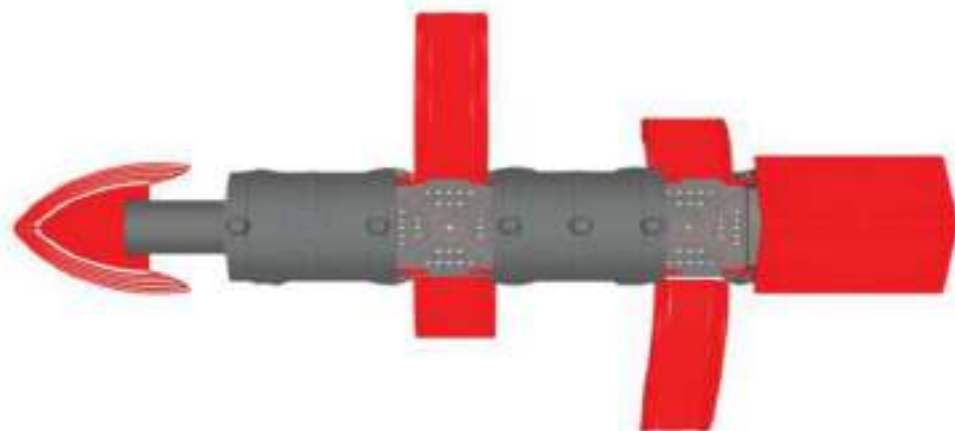

NGFC-18107
Loco Engin Jumbo Playzone
Price : ₹ 2,29,950/-

Actual Dimensions : 23 x 11.5 x 11.5 ft.
Recommended Area : 26.5 x 15 ft.
Age Group : 3 - 6 Years

Top View