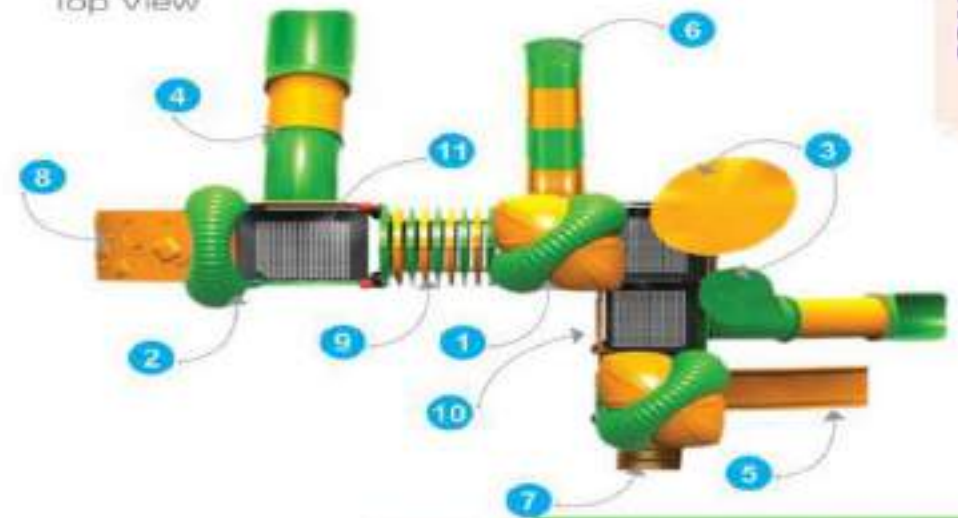

NGFC-15724
Jr. Play House Playcentre
Price : ₹ 5,11,700/-

Actual Dimensions : 27.8 x 21.3 x 11.5 ft.
Recommended Area : 31 x 24 ft.
Age Group : 3 - 6 Years

Product Descriptions

1. Curved Roof	2 Pcs.
2. Single Curved Roof	1 Pc.
3. Flower & Leaf	1 Pcs.
4. Tunnel Slider	2 Pcs.
5. Jr. Single Slider	1 Pc.
6. Part Slider	1 Pc.
7. Plastic Stair	1 Pc.
8. Plastic Climber	1 Pc.
9. Ring Tunnel	1 Pc.
10. Panel	5 Pcs.
11. MS Perforated Sq. Deck	5 Pcs.

* All plastic parts are Roto Moulded.
* The Sizes mentioned are approximate.

Top View