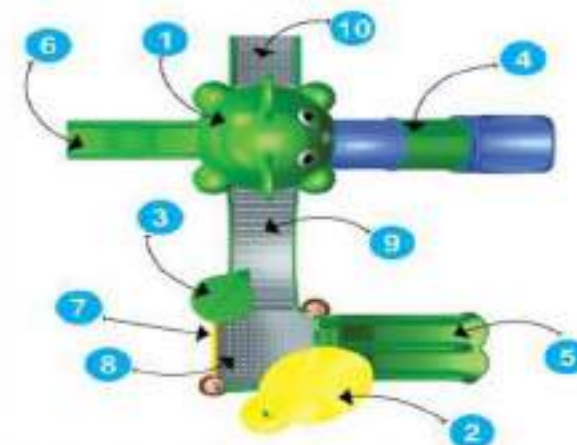

Product Descriptions

1. Animal Shaped Roof	1 Pc.
2. Flower	1 Pc.
3. Leaf	1 Pc.
4. Tunnel Slider	3' Ht. 1 Pc.
5. Double Slider with Entrance	3' Ht. 1 Pc.
6. Single Slider	3' Ht. 1 Pc.
7. Panel	1 Pc.
8. MS Perforated Sq. Deck	2 Pc.
9. MS Bridge	1 Pc.
10. MS Box Ladder	1 Pc.

* All plastic parts are Roto Moulded.

* The Sizes mentioned are approximate.

Top View