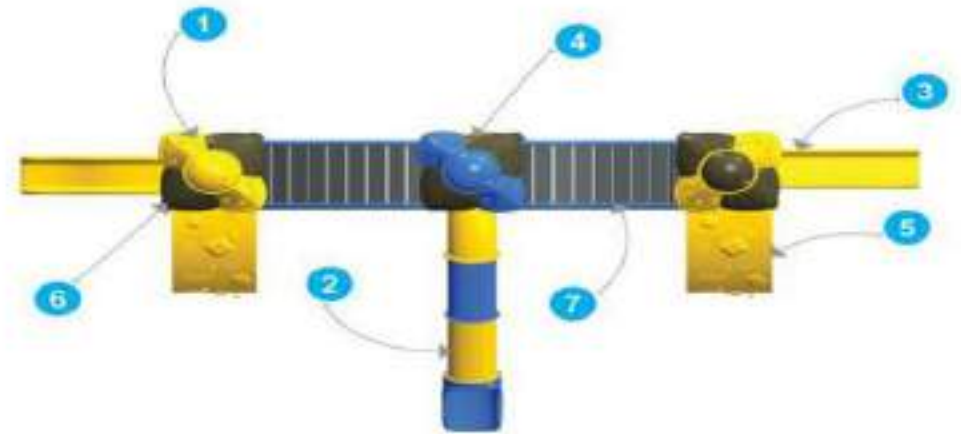

NGFC-15710
Tri House Maxi Playcentre
Price : ₹ 4,11,800/-

Actual Dimensions : 32.8 x 12.3 x 13 ft.
Recommended Area : 36 x 16 ft.
Age Group : 3 - 6 Years

Product Descriptions

1. UFO Roof	3 Pc.
2. Tunnel Slide	5' Ht. 1 Pcs.
3. Jr. Single Slider	3' Ht. 2 Pc.
4. Panel	3 Pc.
5. Plastic Climber	2 Pc.
6. MS Perforated Square Deck	3 Pc.
7. MS Bridge	2 Pc.

* All plastic parts are Roto Moulded,
* The Sizes mentioned are approximate.

Top View