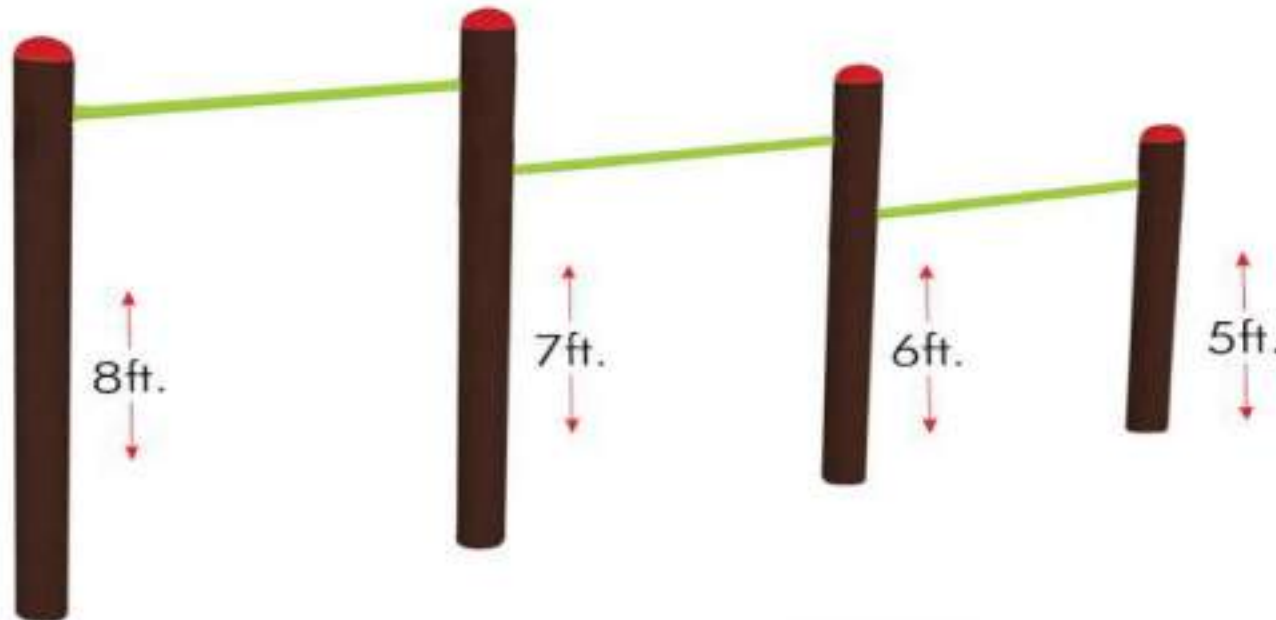

Age Group : 12 Years & Above

NGFC-17158

Sky Walker

Price : ₹ 96,100/-

Actual Dimensions : 5.6 x 2 x 5.7 ft.

Recommended Area : 8 x 4 ft.

Age Group : 12 Years & Above

Outdoor Gym Series