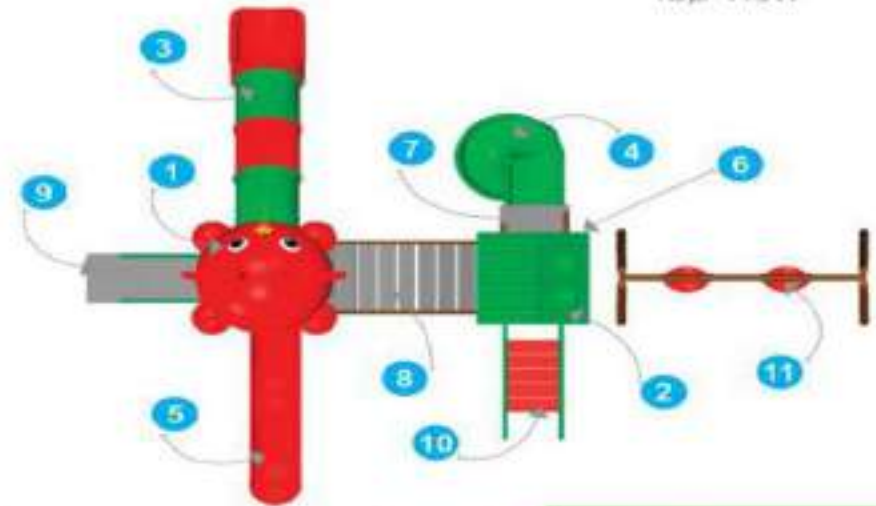

NGFC-16102
Club House Playzone
Price : ₹ 4,89,500/-

Actual Dimensions : 27.9 x 22.9 x 11.5 ft.
Recommended Area : 31.5 x 26.5 ft.
Age Group : 6 - 12 Years

Product Descriptions

1. Cat Shaped Roof	1 Pc.
2. Hut Shaped Roof	1 Pc.
3. Tunnel Slider	5' Ht. 1 Pc.
4. Spiral Slider	5' Ht. 1 Pc.
5. Single Slider	5' Ht. 1 Pc.
6. Panel	1 Pc.
7. MS Perforated Sq. Deck	2 Pcs.
8. MS Bridge	1 Pc.
9. MS Box Ladder	1 Pc.
10. MS Step Ladder	1 Pc.
11. MS Swing Set 2 Seater	1 Pc.

* All plastic parts are Roto Moulded.
* The Sizes mentioned are approximate.

Top View