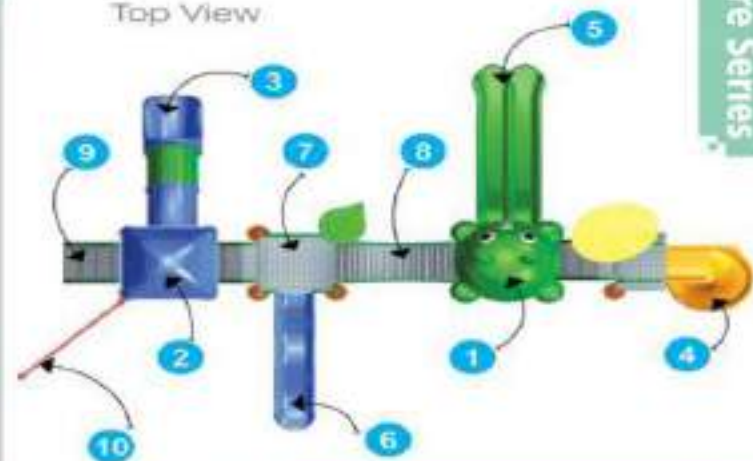

* All plastic parts are Roto Moulded.
 * The Sizes mentioned are approximate.

Top View

NGFC-20123
Jumbo Web Castle Playcentre
Price : ₹ 13,68,500/-

Actual Dimensions : 66.5 x 41 x 18.9 ft.
Recommended Area : 70 x 44 ft.
Age Group : 6 - 12 Years