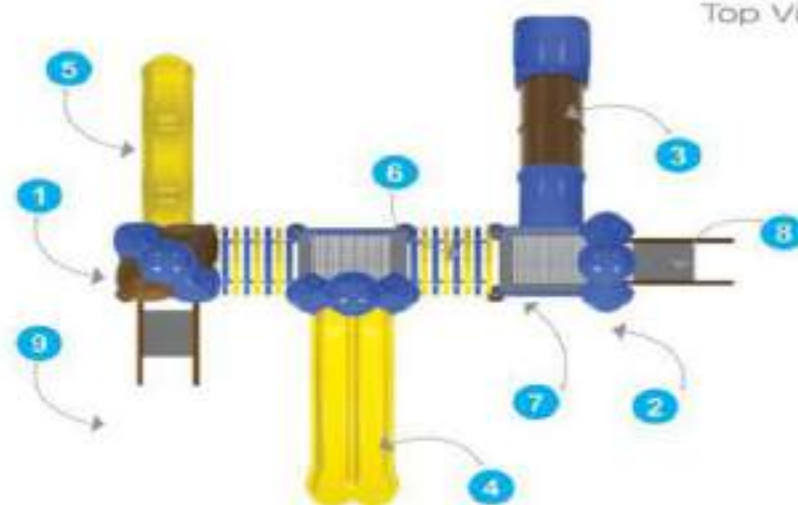

* All plastic parts are Roto Moulded.
 * The Sizes mentioned are approximate.

Front View

Back View

Top View

NGFC-16102
Club House Playzone
Price : ₹ 4,89,500/-

Actual Dimensions : 27.9 x 22.9 x 11.5 ft.
 Recommended Area : 31.5 x 26.5 ft.
 Age Group : 6 - 12 Years