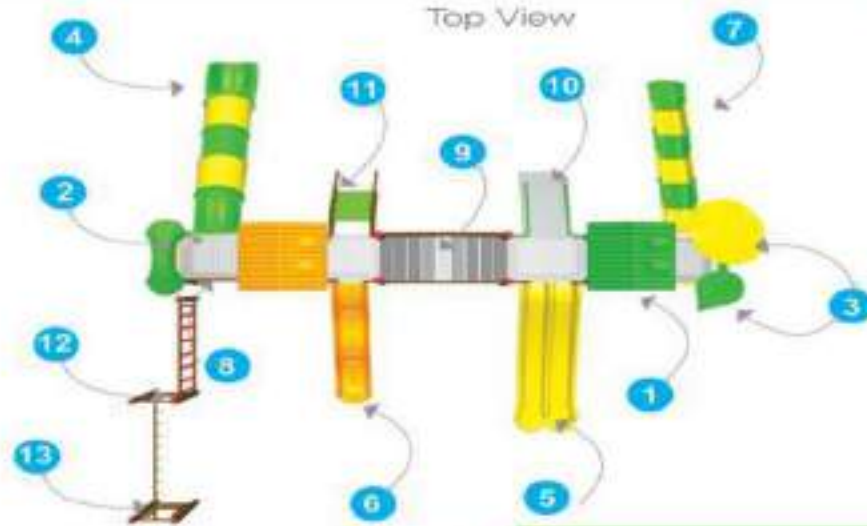

NGFC-16117
Super Max Playzone
Price : ₹ 7,54,300/-

Actual Dimensions : 33.8 x 32.1 x 13.5 ft.
Recommended Area : 37 x 35 ft.
Age Group : 6 - 12 Years

Front View

Product Descriptions

1. Hut Shaped Roof	2 Pcs.
2. Curved Single Roof	1 Pc.
3. Flower & Leaf	1 Pc.
4. Tunnel Slider	7' Ht. 1 Pc.
5. Double Slider	5' Ht. 1 Pc.
6. Single Slider	1 Pc.
7. Part Slider	7' Ht. 1 Pc.
8. MS Perforated Sq. Deck	5 Pcs.
9. MS Bridge	1 Pc.
10. MS Box Ladder	1 Pc.
11. MS Step Ladder	1 Pc.
12. MS Net Climber	1 Pc.
13. MS Loop Set	1 Pc.

* All plastic parts are Roto Moulded.
* The Sizes mentioned are approximate.

Top View