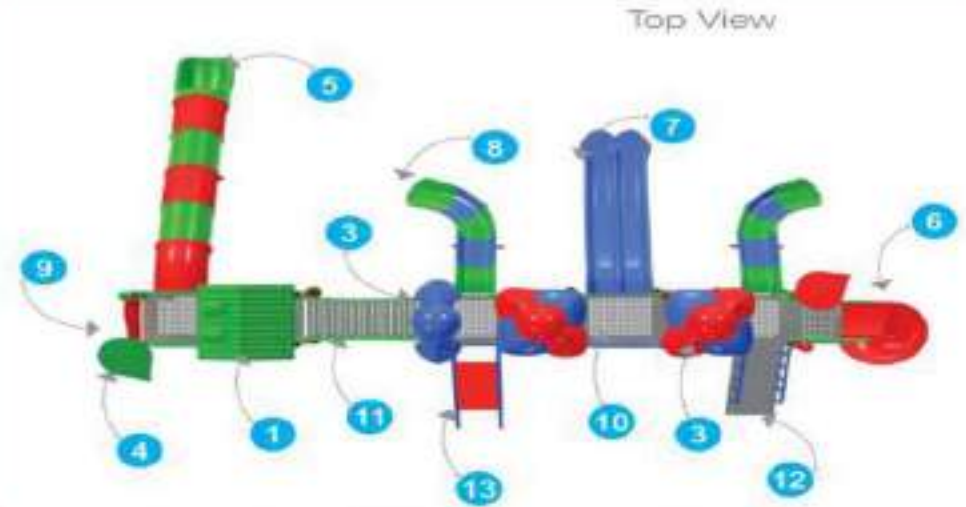

NGFC-16122
Jumbo Adventure Playzone
Price : ₹ 7,58,000/-

Actual Dimensions : 36 x 24.5 x 14.7 ft.
Recommended Area : 38 x 27 ft.
Age Group : 6 - 12 Years

Product Descriptions

1. Hut Shaped Roof	1 Pc.
2. UFO Roof	2 Pcs.
3. UFO Single Roof	1 Pc.
4. Leaf	2 Pcs.
5. Tunnel Slider	6' Ht. 1 Pc.
6. Spiral Slider	5' Ht. 1 Pc.
7. Double Slider	5' Ht. 1 Pc.
8. Part Slider	5' Ht. 2 Pcs.
9. Panel	6 Pcs.
10. MS Perforated Sq. Deck	6 Pcs.
11. MS Bridge	1 Pcs.
12. MS Box Ladder	1 Pc.
13. MS Step Ladder	1 Pc.

* All plastic parts are Roto Moulded.
* The Sizes mentioned are approximate.

Top View