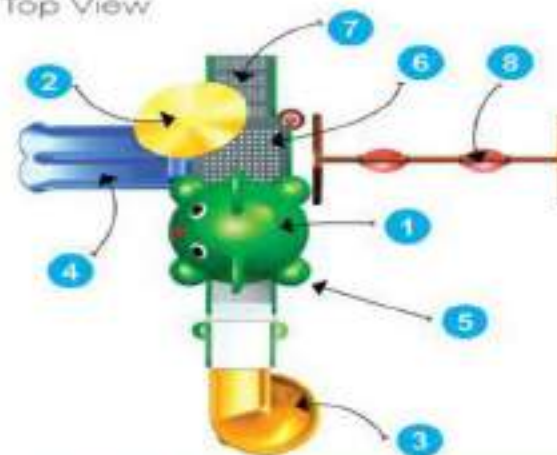

NGFC-20110
Fun N Slide Playcentre
Price : ₹ 3,25,600/-

Actual Dimensions : 21 x 21 x 14 ft.
Recommended Area : 24 x 24 ft.
Age Group : 6 - 12 Years

Product Descriptions

1. Animal Shaped Roof	1 Pc.
2. Flower	1 Pc.
3. Spiral Slider	5' Ht. 1 Pc.
4. Double Slider with Entrance	3' Ht. 1 Pc.
5. Panel	2 Pcs.
6. MS Perforated Sq. Deck	3 Pcs.
7. MS Box Ladder	1 Pc.
8. MS Swing Set 2 Seater	1 Pc.

* All plastic parts are Roto Moulded.
* The Sizes mentioned are approximate.

Top View