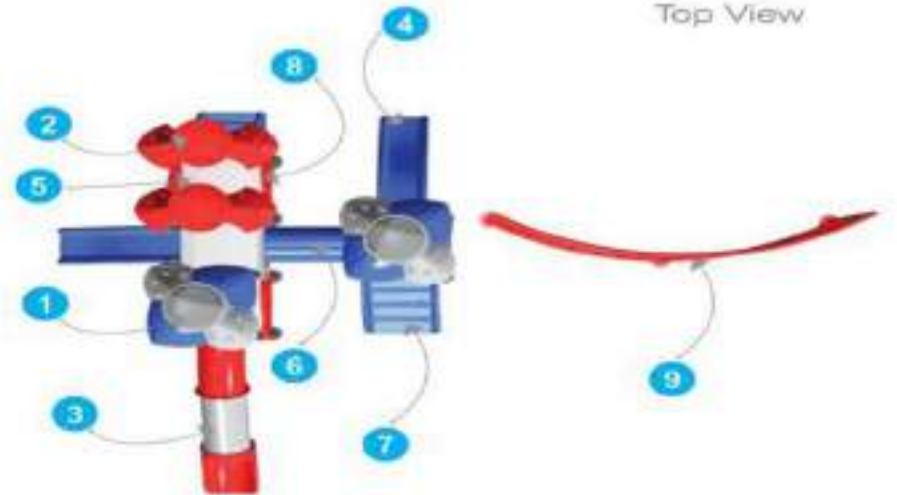

NGFC-15718
Space Ship Playcentre
Price : ₹ 4,20,700/-

Actual Dimensions : 31 x 21.4 x 11.5 ft.
Recommended Area : 34.5 x 25 ft.
Age Group : 3 - 6 Years

Product Descriptions

1. UFO Roof	2 Pcs.
2. Single UFO Roof	2 Pcs.
3. Tunnel Slider	1 Pc.
4. Jr. Single Slider	2 Pcs.
5. Panel	5 Pcs.
6. Tunnel Bridge	1 Pc.
7. Plastic Stair	2 Pcs.
8. MS Perforated Square Deck	4 Pcs.
9. MS Net Climber	1 Pc.

* All plastic parts are Roto Moulded.
* The Sizes mentioned are approximate.

Top View