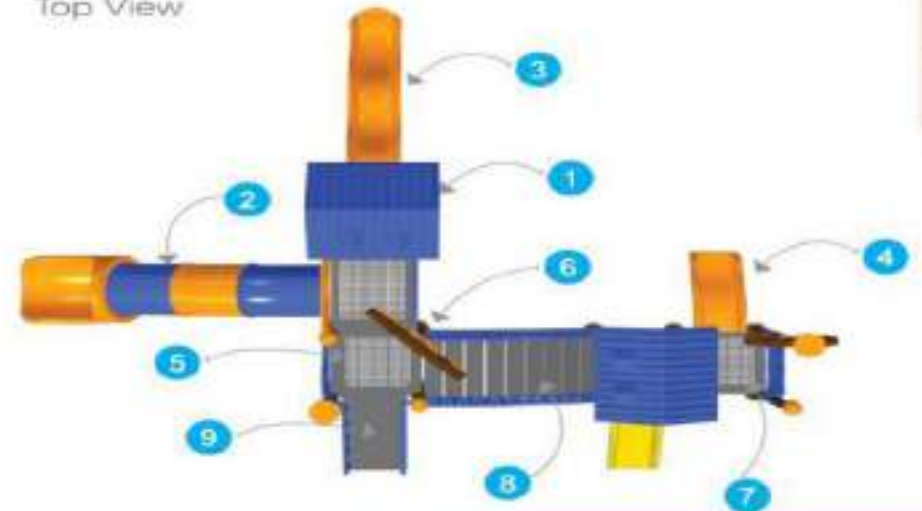

NGFC-15720
Pirate Ship Playcentre
Price : ₹ 5,30,200/-

Actual Dimensions : 27.8 x 24.6 x 13 ft.
Recommended Area : 31 x 27.6 ft.
Age Group : 3 - 6 Years

Product Descriptions

1. Hut Shaped Roof	2 Pcs.
2. Tunnel Slider	5' Ht. 1 Pc.
3. Single Slider	5' Ht. 1 Pc.
4. Jr. Single Slider	2 Pcs.
5. Panel	4 Pcs.
6. Plastic Flag	2 Pcs.
7. MS Perforated Sq. Deck	5 Pcs.
8. MS Bridge	1 Pc.
9. MS Box Ladder	1 Pc.

* All plastic parts are Roto Moulded.
* The Sizes mentioned are approximate.

Top View