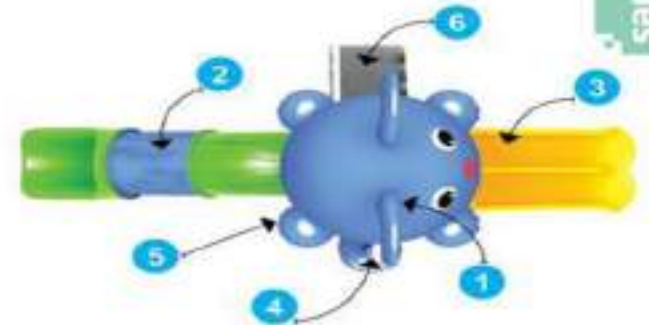

NGFC-20104
Jungle Playcentre Jr.
Price : ₹ 2,07,200/-

Actual Dimensions : 17 x 9.7 x 13.2 ft.
Recommended Area : 20 x 13 ft.
Age Group : 6 - 12 Years

Product Descriptions

1. Animal Shaped Roof	1 Pc.
2. Tunnel Slider	3' Ht. 1 Pc.
3. Double Slider with Entrance	3' Ht. 1 Pc.
4. Entrance Stepper	1 Pc.
5. MS Perforated Sq. Deck	1 Pc.
6. MS Box Ladder	1 Pc.

* All plastic parts are Roto Moulded.
* The Sizes mentioned are approximate.

Top View