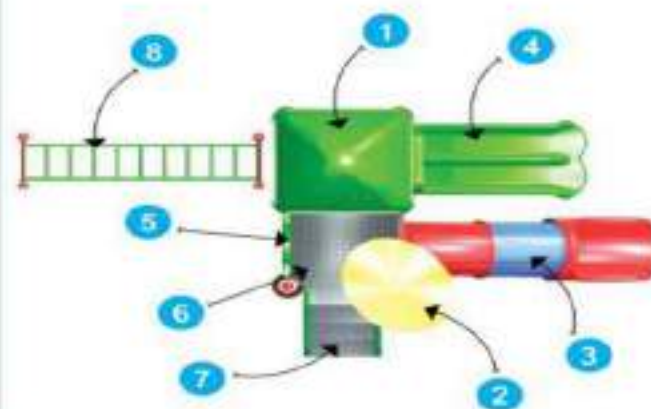

* All plastic parts are Roto Moulded.

* The Sizes mentioned are approximate.

Top View

Front View

NGFC-20110
Fun N Slide Playcentre
Price : ₹ 3,25,600/-

Actual Dimensions : 21 x 21 x 14 ft.
Recommended Area : 24 x 24 ft.
Age Group : 6 - 12 Years