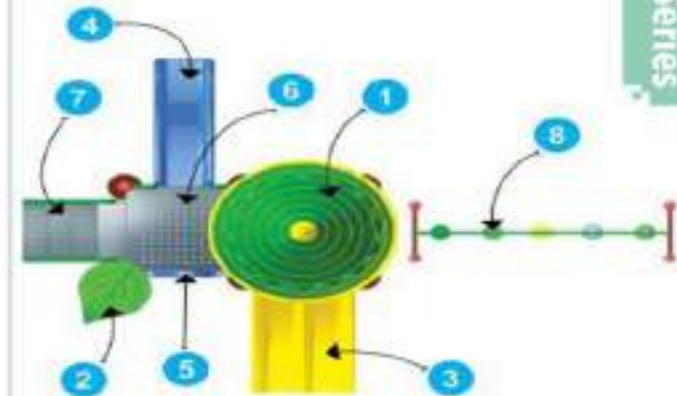

NGFC-20106
Castle Play Max
Price : ₹ 3,29,100/-

Actual Dimensions : 21 x 16 x 14 ft.
Recommended Area : 24 x 19 ft.
Age Group : 6 - 12 Years

Product Descriptions

1. Conical Shaped Roof	1 Pc.
2. Leaf	1 Pc.
3. Double Slider with Entrance - 3' Ht.	1 Pc.
4. Single Slider - 3' Ht.	1 Pc.
5. Panel	2 Pcs.
6. MS Perforated Sq. Deck	2 Pc.
7. MS Box Ladder	1 Pc.
8. MS Step Hopper	1 Pc.

* All plastic parts are Roto Moulded.
* The Sizes mentioned are approximate.

Top View