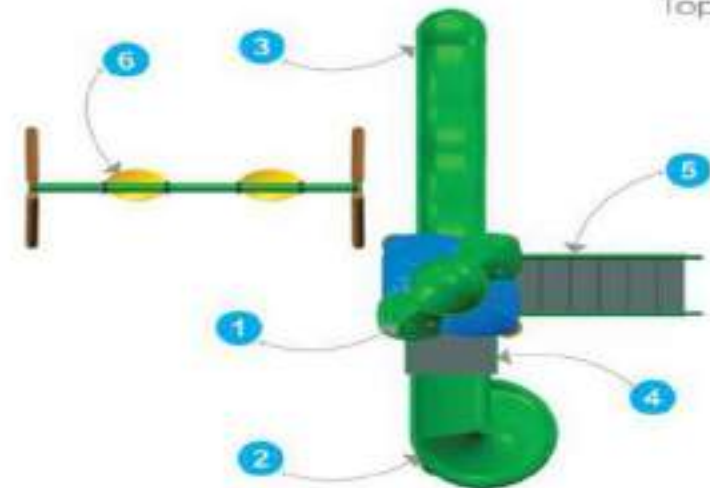

NGFC-15214
Super Swing Playcentre
Price : ₹ 2,70,200/-

Actual Dimensions : 19 x 18.3 x 12.5 ft.
Recommended Area : 22 x 21.3 ft.
Age Group : 3 - 6 Years

Product Descriptions

1. UFO Roof	1 Pc.
2. Spiral Slider	5' Ht. 1 Pcs.
3. Single Slider	5' Ht. 1 Pc.
4. MS Perforated Square Deck	2 Pc.
5. MS Box Ladder	5' Ht. 1 Pc.
6. MS Swing Set 2 Seater	1 Pc.

* All plastic parts are Roto Moulded.
* The Sizes mentioned are approximate.

Top View