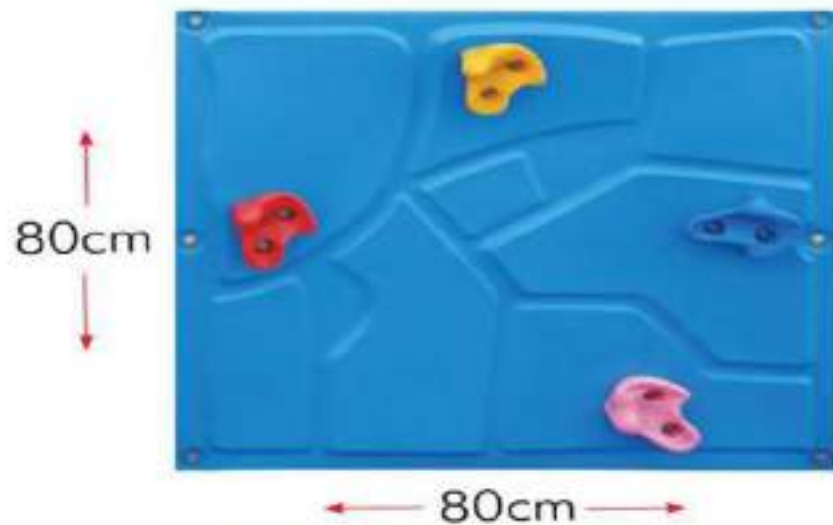

NGFC-12035
4 Seater See Saw
Price : ₹ 22,900/-

Actual Dimensions : 10 x 1.7 x 2.2 ft.
Recommended Area : 12 x 3.7 ft.
Age Group : 4 - 14 Years

NGFC-12036
Monkey Bar
Price : ₹ 51,250/-

Actual Dimensions : 10 x 2.7 x 8.5 ft.
Recommended Area : 12 x 4.7 ft.
Age Group : 4 - 14 Years

NGFC-12037
Walking Barrel
Price : ₹ 23,700/-

Actual Dimensions : 8 x 7 ft.
Recommended Area : 10 x 10 ft.
Age Group : 4 - 14 Years

Park Series

Option-01

NGFC-12046

Maze Chase

Price : ₹ 1,48,250/-

Actual Dimensions : 13 x 9.8 x 3.6 ft.

Recommended Area : 13.5 x 10.5 ft.

Age Group : 4 - 14 Years

Option-02

Option-03

**NGFC-12043
Wall Climber (1 Pc.)**

Price : ₹ 5,350/-

Actual Dimensions : H 2.6 x W 2.6 ft.
Age Group : 4 - 14 Years

Can be used in various designs

**NGFC-12033
Hopper (Set of 7 Pcs.)**

Price : ₹ 21,400/-

Actual Dimensions : D 1 x H 1 ft.
Age Group : 4 - 14 Years

Can be used
in various
Combinations

**NGFC-12040
Tube Tunnel**

Price : ₹ 56,400/-

Actual Dimensions : 7 x 3.5 x 3.75 ft.
Recommended Area : 10 x 5.5 ft.
Age Group : 4 - 14 Years