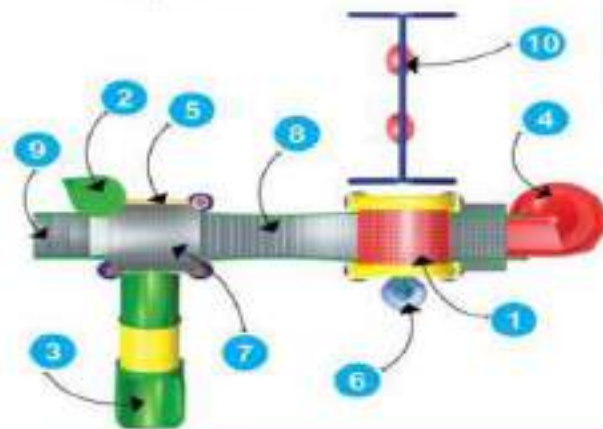

Product Descriptions

1. U Shaped Roof	1 Pc.
2. Leaf	1 Pc.
3. Tunnel Slider	3' Ht. 1 Pc.
4. Spiral Slider	5' Ht. 1 Pc.
5. Panel	1 Pc.
6. Entrance Stepper	1 Pc.
7. MS Perforated Sq. Deck	2 Pcs.
8. MS Bridge	1 Pc.
9. MS Box Ladder	1 Pc.
10. MS Swing Set 2 Seater	1 Pc.

* All plastic parts are Roto Moulded.
* The Sizes mentioned are approximate.

Top View