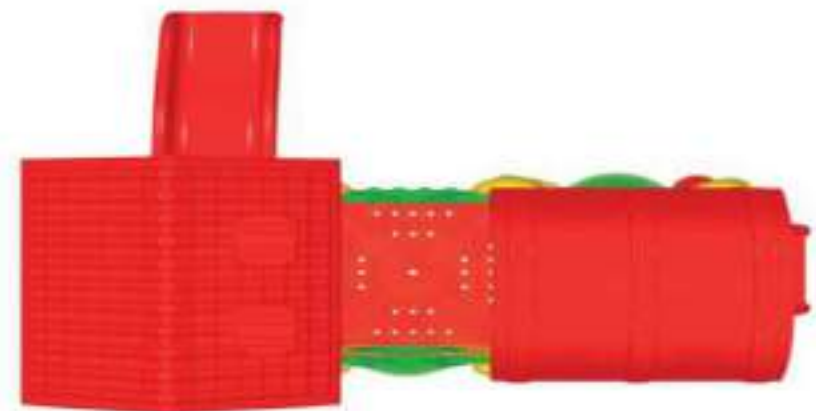

NGFC-10101
Jumbo Playcentre
Price : ₹ 1,34,950/-

Actual Dimensions : 11.5 x 7.5 x 8.2 ft.
Recommended Area : 15 x 11 ft.
Age Group : 3 - 6 Years

Top View