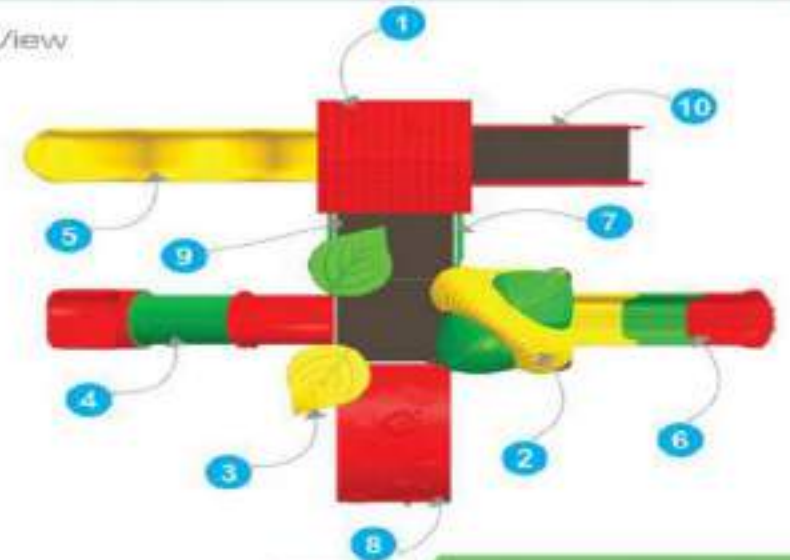

* All plastic parts are Roto Moulded.
 * The Sizes mentioned are approximate.

Front View

Back View

Top View

NGFC-15714
Jr. Garden House Playcentre
Price : ₹ 4,24,300/-

Actual Dimensions : 24.6 x 18 x 11.5 ft.
Recommended Area : 27.5 x 21 ft.
Age Group : 3 - 6 Years