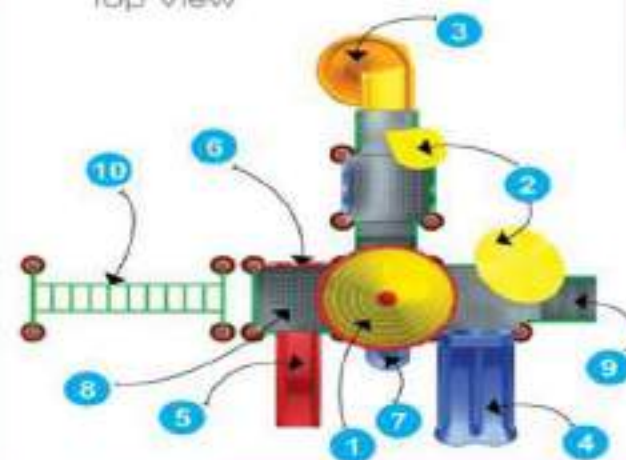

NGFC-20116
Super Castle Palace
Price : ₹4,53,250/-

Actual Dimensions : 25 x 24 x 15 ft.
Recommended Area : 28 x 27 ft.
Age Group : 6 - 12 Years

Product Descriptions

1. Conical Shaped Roof	1 Pc.
2. Flower & Leaf	1 Pc.
3. Spiral Slider	5' Ht. 1 Pc.
4. Double Slider with Entrance	3' Ht. 1 Pc.
5. Single Slider	3' Ht. 1 Pc.
6. Panel	3 Pcs.
7. Entrance Stepper	1 Pc.
8. MS Perforated Sq. Deck	4 Pcs.
9. MS Box Ladder	1 Pc.
10. Monkey Bar	1 Pc.

* All plastic parts are Roto Moulded.
* The Sizes mentioned are approximate.

Top View