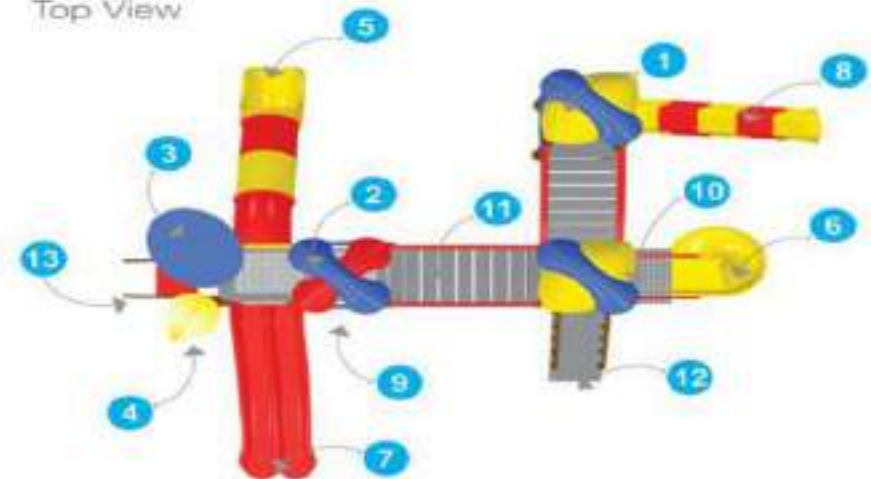

NGFC-16116
Tri Dump Playzone
Price : ₹ 6,54,500/-

Actual Dimensions : 23.3 x 32.5 x 13.1 ft.
Recommended Area : 26.5 x 35.5 ft.
Age Group : 6 - 12 Years

Product Descriptions

1. Curved Roof	2 Pcs.
2. Curved Single Roof	2 Pcs.
3. Flower	1 Pc.
4. Leaf	1 Pc.
5. Tunnel Slider	5' Ht. 1 Pc.
6. Spiral Slider	5' Ht. 1 Pc.
7. Double Slider	5' Ht. 1 Pc.
8. Part Slider	7' Ht. 1 Pc.
9. Panel	4 Pcs.
10. MS Perforated Sq. Deck	4 Pcs.
11. MS Bridge	2 Pcs.
12. MS Box Ladder	1 Pc.
13. MS Step Ladder	1 Pc.

* All plastic parts are Roto Moulded.
* The Sizes mentioned are approximate.

Top View