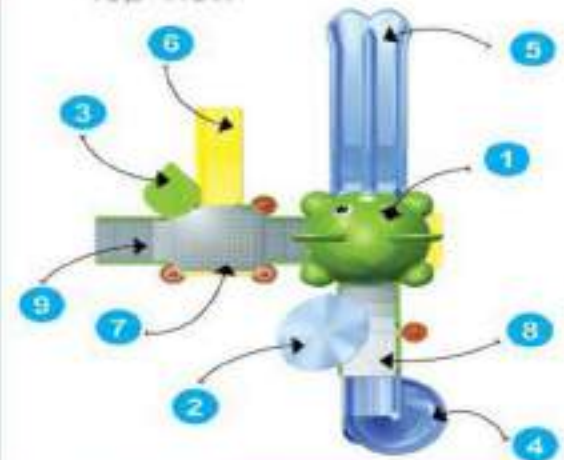

NGFC-20114
Fun Playcentre Sr.
Price : ₹ 3,80,250/-

Actual Dimensions : 25 x 17 x 16 ft.
Recommended Area : 28 x 20 ft.
Age Group : 6 - 12 Years

Product Descriptions

1. Animal Shaped Roof	1 Pc.
2. Flower	1 Pc.
3. Leaf	1 Pc.
4. Spiral Slider	7' Ht. 1 Pc.
5. Double Slider with Entrance	5' Ht. 1 Pc.
6. Single Slider	3' Ht. 1 Pc.
7. Panel	1 Pc.
8. MS Perforated Sq. Deck	2 Pcs.
9. MS Box Ladder	1 Pc.

* All plastic parts are Roto Moulded.
* The Sizes mentioned are approximate.

Top View