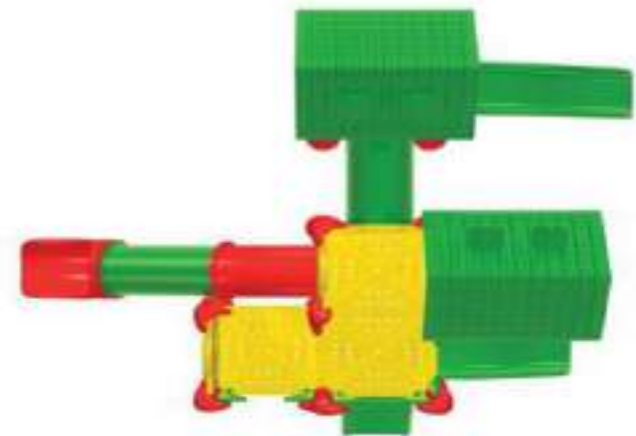

Top View

NGFC-15609
Jumbo Kids Castle Playcentre
Price : ₹ 2,37,950/-

Actual Dimensions : 19 x 16.5 x 9.3 ft.
Recommended Area : 22.5 x 20 ft.
Age Group : 3 - 6 Years

Front View

Back View

Top View

Front View