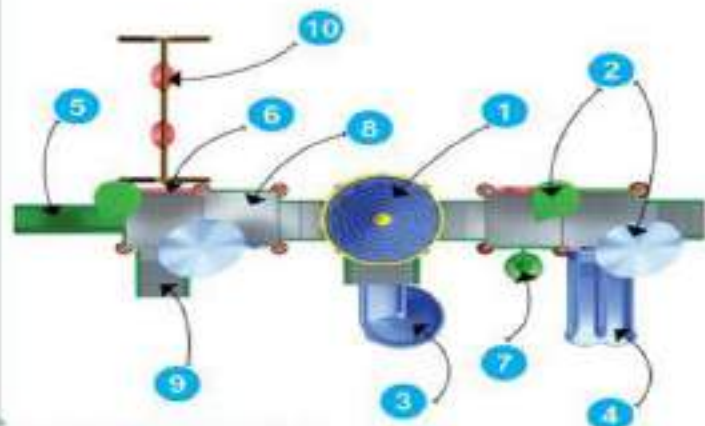

Product Descriptions

1. Conical Shaped Roof	1 Pc.
2. Flower & Leaf	2 Pcs.
3. Spiral Slider	5' Ht. 1 Pc.
4. Double Slider with Entrance	3' Ht. 1 Pc.
5. Single Slider	3' Ht. 1 Pc.
6. Panel	5 Pcs.
7. Entrance Stepper	1 Pc.
8. MS Perforated Sq. Deck	5 Pcs.
9. MS Box Ladder	2 Pcs.
10. MS Swing Set 2 Seater	1 Pc.

* All plastic parts are Roto Moulded.
* The Sizes mentioned are approximate.

Top View