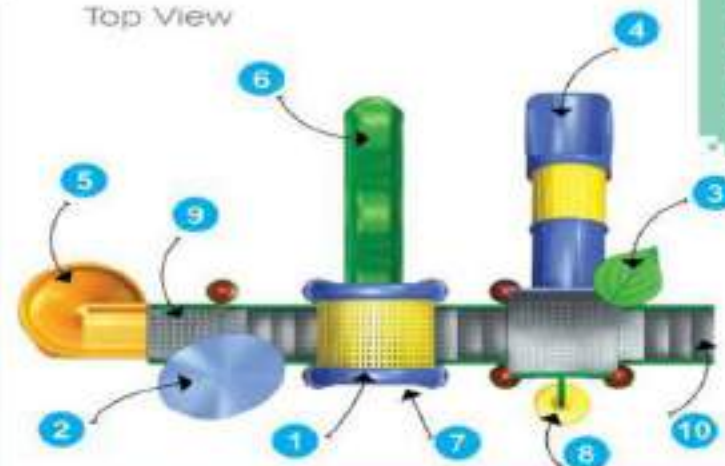

NGFC-20112
Hop N Slide Playcentre
Price : ₹ 3,55,500/-

Actual Dimensions : 25 x 15 x 16 ft.
Recommended Area : 28 x 18 ft.
Age Group : 6 - 12 Years

Product Descriptions

1. U Shaped Roof	1 Pc.
2. Flower	1 Pc.
3. Leaf	1 Pc.
4. Tunnel Slider	3' Ht. 1 Pc.
5. Spiral Slider	7' Ht. 1 Pc.
6. Single Slider	5' Ht. 1 Pc.
7. Panel	1 Pc.
8. Entrance Stepper	1 Pc.
9. MS Perforated Sq. Deck	2 Pcs.
10. MS Box Ladder	1 Pc.

* All plastic parts are Roto Moulded.
* The Sizes mentioned are approximate.

Top View