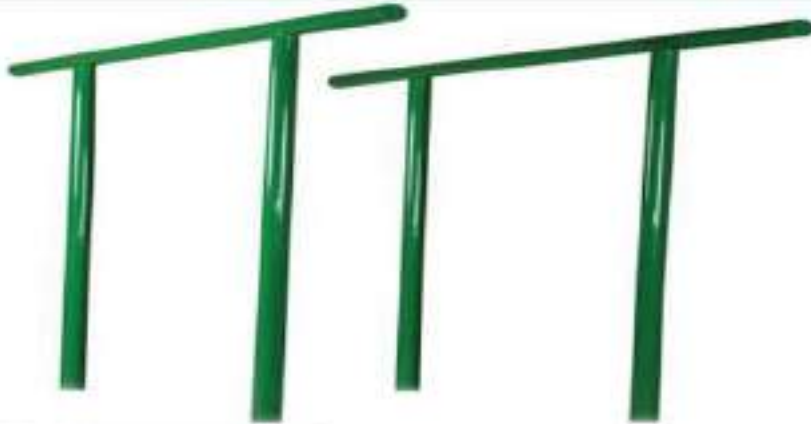

NGFC-12029
4 Seater U Swing
Price : ₹ 90,900/-

Actual Dimensions : 20 x 3.5 x 8.5 ft.
Recommended Area : 22 x 7.5 ft.
Age Group : 4 - 14 Years

Park Series

NGFC-12060
Disc Swing
Price : ₹ 67,300/-

Actual Dimensions : 6.6 x 4.7 x 6.5 ft.
Recommended Area : 8.6 x 6.7 ft.
Age Group : 4 - 14 Years

NGFC-12038
Stepper
Price : ₹ 67,400/-

Actual Dimensions : 10 x 2.7 x 8.5 ft.
Recommended Area : 12 x 4.7 ft.
Age Group : 4 - 14 Years

NGFC-12020
Paraller Bar
Price : ₹ 20,700/-

Actual Dimensions : 6.7 x 2 x 3 ft.
Recommended Area : 7.7 x 4 ft.
Age Group : 4 - 14 Years