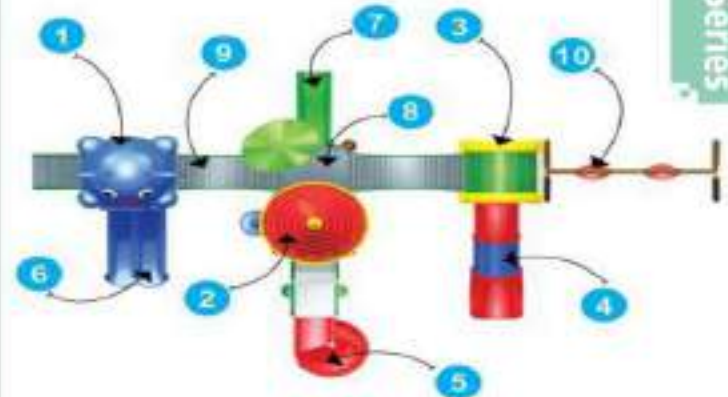

Product Descriptions

1. Animal Shaped Roof	1 Pc.
2. Conical Shaped Roof	1 Pc.
3. U Shaped Roof	1 Pc.
4. Tunnel Slider	3' Ht. 1 Pc.
5. Spiral Slider	5' Ht. 1 Pc.
6. Double Slider with Entrance	3' Ht. 1 Pc.
7. Single Slider	3' Ht. 1 Pc.
8. MS Perforated Sq. Deck	4 Pcs.
9. MS Bridge	2 Pcs.
10. MS Swing Set 2 Seater	1 Pc.

* All plastic parts are Roto Moulded.
* The Sizes mentioned are approximate.

Top View