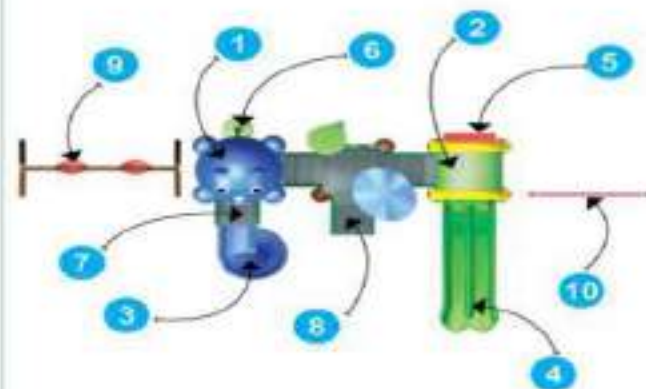

Product Descriptions

1. Animal Shaped Roof	1 Pc.
2. U Shaped Roof	1 Pc.
3. Spiral Slider	5' Ht. 1 Pc.
4. Double Slider with Entrance	5' Ht. 1 Pc.
5. Plastic Bench	1 Pc.
6. Entrance Stepper	1 Pc.
7. MS Perforated Sq. Deck	3 Pcs.
8. MS Box Ladder	1 Pc.
9. MS Swing Set 2 Seater	1 Pc.
10. MS Net Climber	1 Pc.

* All plastic parts are Roto Moulded.

* The Sizes mentioned are approximate.

Top View