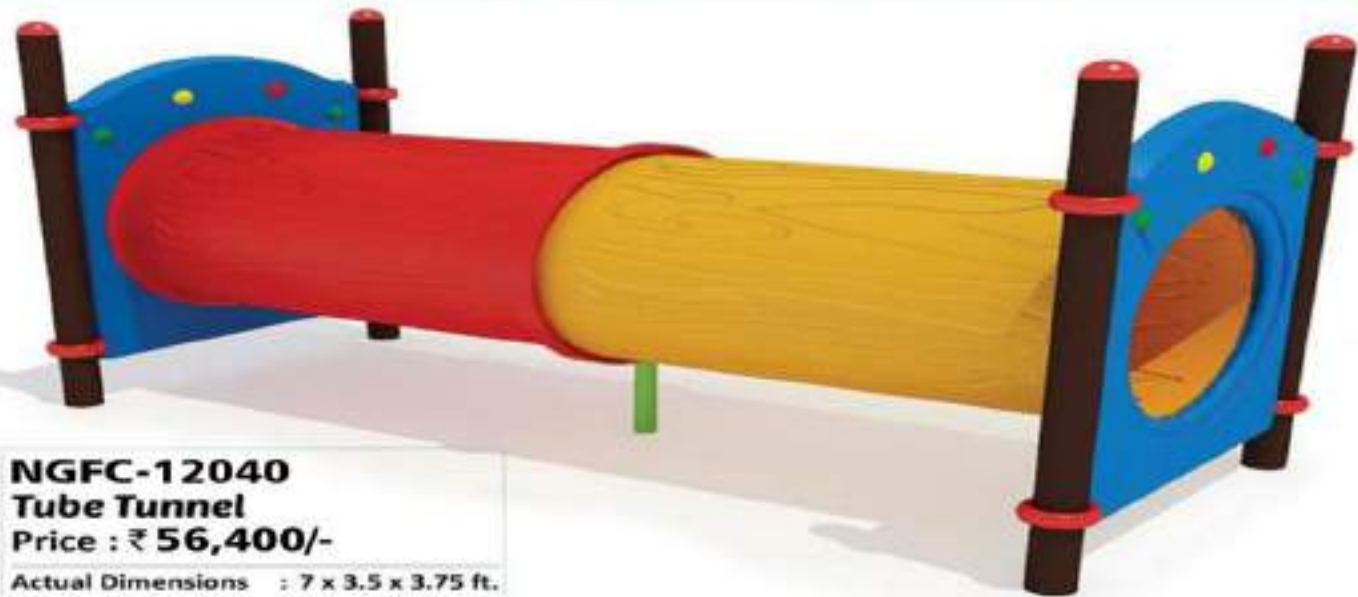

**NGFC-12033
Hopper (Set of 7 Pcs.)**

Price : ₹ 21,400/-

Actual Dimensions : D 1 x H 1 ft.
Age Group : 4 - 14 Years

Can be used
in various
Combinations