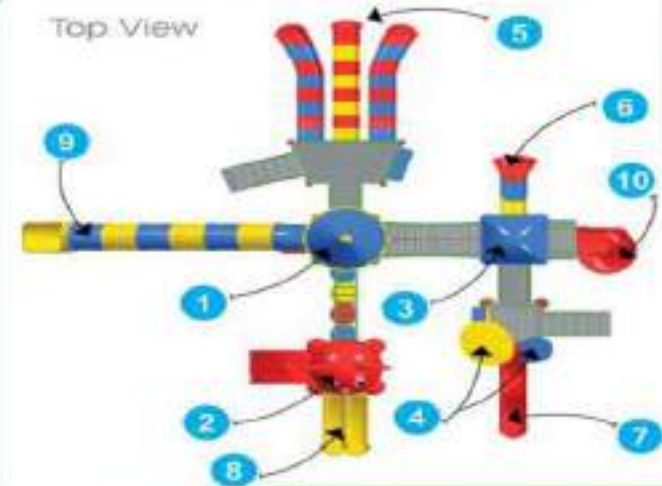

Product Descriptions

1. Conical Shaped Roof	1 Pc.
2. Animal Shaped Roof	1 Pc.
3. Jumbo Hut Shaped Roof	1 Pc.
4. Flower & Leaf	1 Pc.
5. Triple Slide	5' Ht. 1 Pc.
6. Part Slide	3' Ht. 1 Pc.
7. Wavy Slider	5' Ht. 1 Pc.
8. Double Slider with Entrance	3' Ht. 1 Pc.
9. Tunnel Slider	7' Ht. 1 Pc.
10. Spiral Slider	7' Ht. 1 Pc.

* All plastic parts are Roto Moulded.
* The Sizes mentioned are approximate.