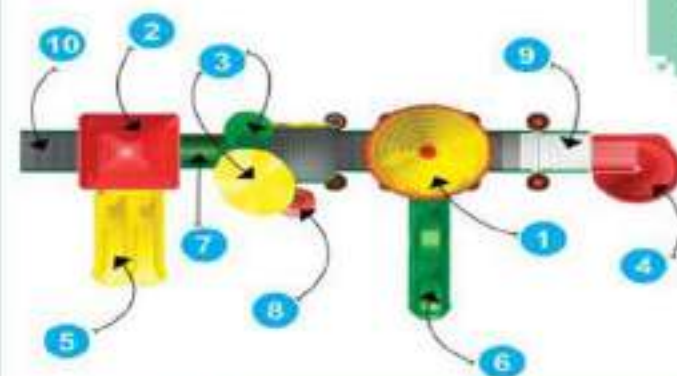

NGFC-20118
Dream Castle Playcentre
Price : ₹ 5,10,650/-

Actual Dimensions : 32 x 14 x 16 ft.
Recommended Area : 35 x 17 ft.
Age Group : 6 - 12 Years

Product Descriptions

1. Conical Shaped Roof	1 Pc.
2. Jumbo Hut Shaped Roof	1 Pc.
3. Flower & Leaf	1 Pc.
4. Spiral Slider	7' Ht. 1 Pc.
5. Double Slider with Entrance	3' Ht. 1 Pc.
6. Single Slider	5' Ht. 1 Pc.
7. Tunnel Bridge	1 Pc.
8. Entrance Stepper	1 Pc.
9. MS Perforated Sq. Deck	3 Pcs.
10. MS Box Ladder	1 Pc.

* All plastic parts are Roto Moulded.
* The Sizes mentioned are approximate.

Top View