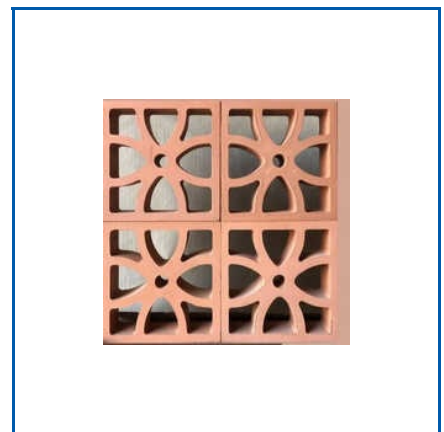

Manufacturer, Supplier **WALL PANEL**

We Deliver What We Promise.

Aluminium Railing, Coated Roof Metal Tile, Elevation Cladding Brick, Exterior ACP Cladding Services, Exterior HPL Sheets, False Ceiling, Hilux Ceiling Sheet, Lotus Jali, Panama Terracotta Jali, Precast Concrete Jali, Terracotta Clay Jali, Vivo Terracotta Jali, WPC Louver Panel, WPC Wall Panel, etc.

TERRACOTTA CONCRETE JALI

SQUARE TERRACOTTA JALI

TERRACOTTA FLOWER JALI

About Us

If you are looking for products that help in beautifying looks of spaces, we, Kamad Infratech, are the right company to deal with. We are a 2014-formed fastest growing manufacturer with an impressive portfolio which comprises Terracotta Jali, Wall Panel, Wall Tile, Concrete Block, Aluminium Composite Panel, Clay Roof Tile, and many other products. With our exclusive products, we set benchmarks in the domain and are making constant growth and success in the industry. Our collection can be purchased from available various designs, patterns, materials, and sizes, which delights customers. The offered items are praised for their unmatched beauty, alluring designs, splendid finishing, and many such features.