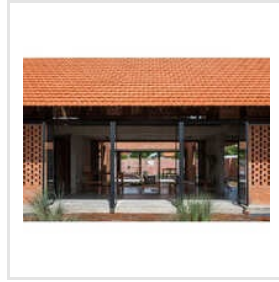

Natural Clay Roof Tile