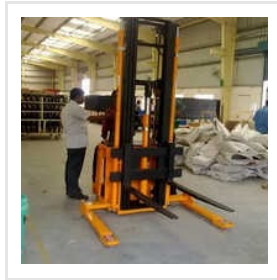

**BATTERY OPERATED ELECTRIC
STACKER**

HYDRAULIC MANUAL STACKER

MANUAL PALLET STACKER

About Us

Besto Material Handling Equipments is a well-experienced organization which was formed in 2001 with a vision to provide world-class material handling equipment to varied industries. Due to the years of experience and rich knowledge, our brand, Besto has secured a reputed position as a manufacturer and supplier. The material handling equipment we are fabricating such as Hydraulic Manual Stacker, Hydraulic Scissor Lift, Automatic Scissor Lift Table, Industrial Dock Leveler, Passenger Hydraulic Elevators, etc. are integrated with hi-tech components and latest technologies which in turn enhance the durability, performance and efficiency of the products.

Semi Electric Straddle Stacker

Battery Operated Hydraulic Stacker

Fully Electric Stacker

Semi Electric Pallet Stacker

Fully Electric Stacker

Battery Operated Warehouse Stacker

Semi Electric Hydraulic Stacker