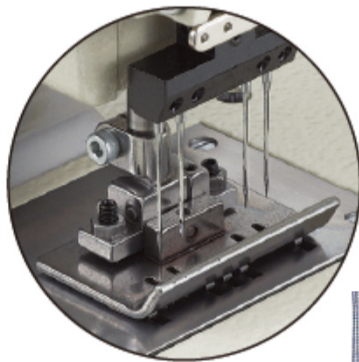

## DFB-1404PSF

4 Needle, Flat-bed, multi-functional machine with smooth puller for shirt fronting

Model Name	Application	Material	Needle	No. of threads	Needle gauge	Needle bar stroke	Stitch length	Diff.Feed ratio	Presser foot lift	Maximum Speed
DFB-1404PSF	Mutli Needle	Light to Medium	UO X 113 # 14	8	3/16-3/4-316, 1/4-3/4-1/4, 1/4-1-1/4	31mm	7~17	NA	10mm	4500