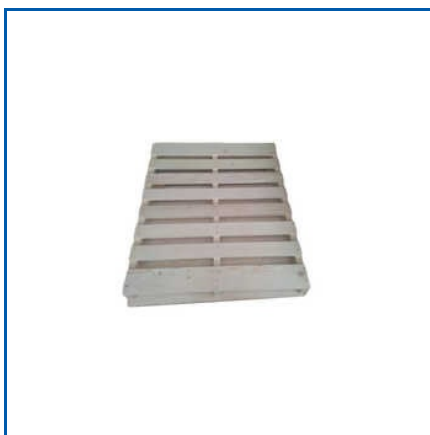

**WOODEN
BOX**
Our Service. Your Satisfaction.

1300mm X 1100mm Wooden Pallet Box, 15 Ton Plywood Packaging Box, 2 Way Wooden Pallet Box, 4 Way Rectangular Wooden Pallet Box, Four Way Wooden Pallets, Heat Treated Wooden Pallet Box, Heavy Duty Wooden Pallets, Heavy Plywood Packing Box, Industrial Pinewood Box, Industrial Pinewood Pallets, Industrial Wooden Pallet Box, Jungle Wooden Box, Jungle Wooden Pallets, Pinewood Wooden Pallet Box, Plain Wooden Crate Box, etc.

INDUSTRIAL PINEWOOD PALLETS

FOUR WAY WOODEN PALLETS

HEAVY DUTY WOODEN PALLETS

About Us

Manufacturing pallet boxes requires high technical skills which Dattaguru Technopack Private Limited possesses in plenty. We are a trusted manufacturer and supplier of fine quality Industrial Pinewood Pallets, Four Way Wooden Pallets, Heavy Duty Wooden Pallets, Jungle Wooden Pallets, and Wooden Pallet Box among others. These pallet boxes are used for storing tools and components, vegetables and fruits, and transportation of various types of consumer goods. Such boxes also find usage in warehouses. Besides, these boxes are good for use as a foundation to support goods lifted by forklifts.