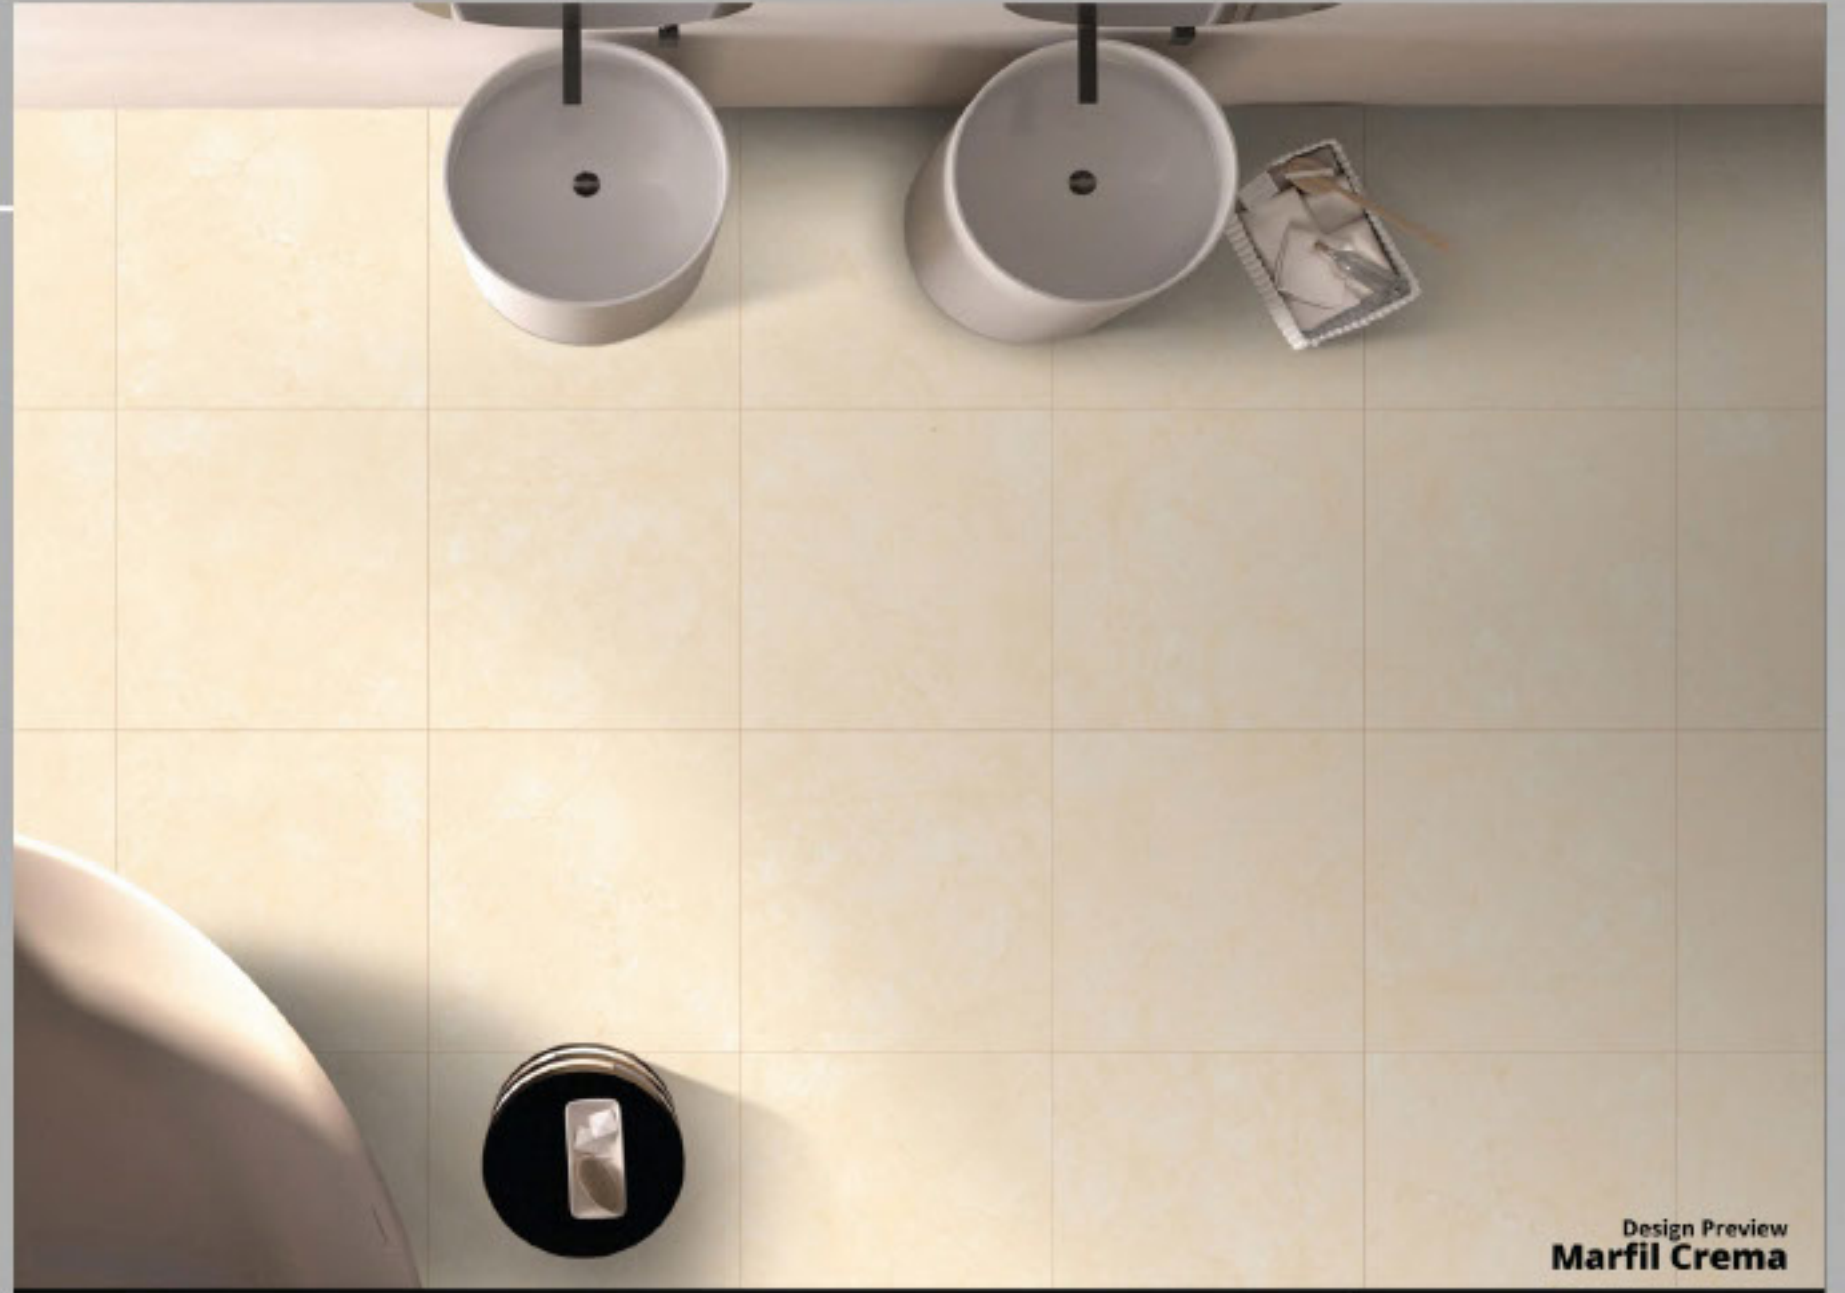

Design Preview
Marfil Crema

GLOSSY FINISH