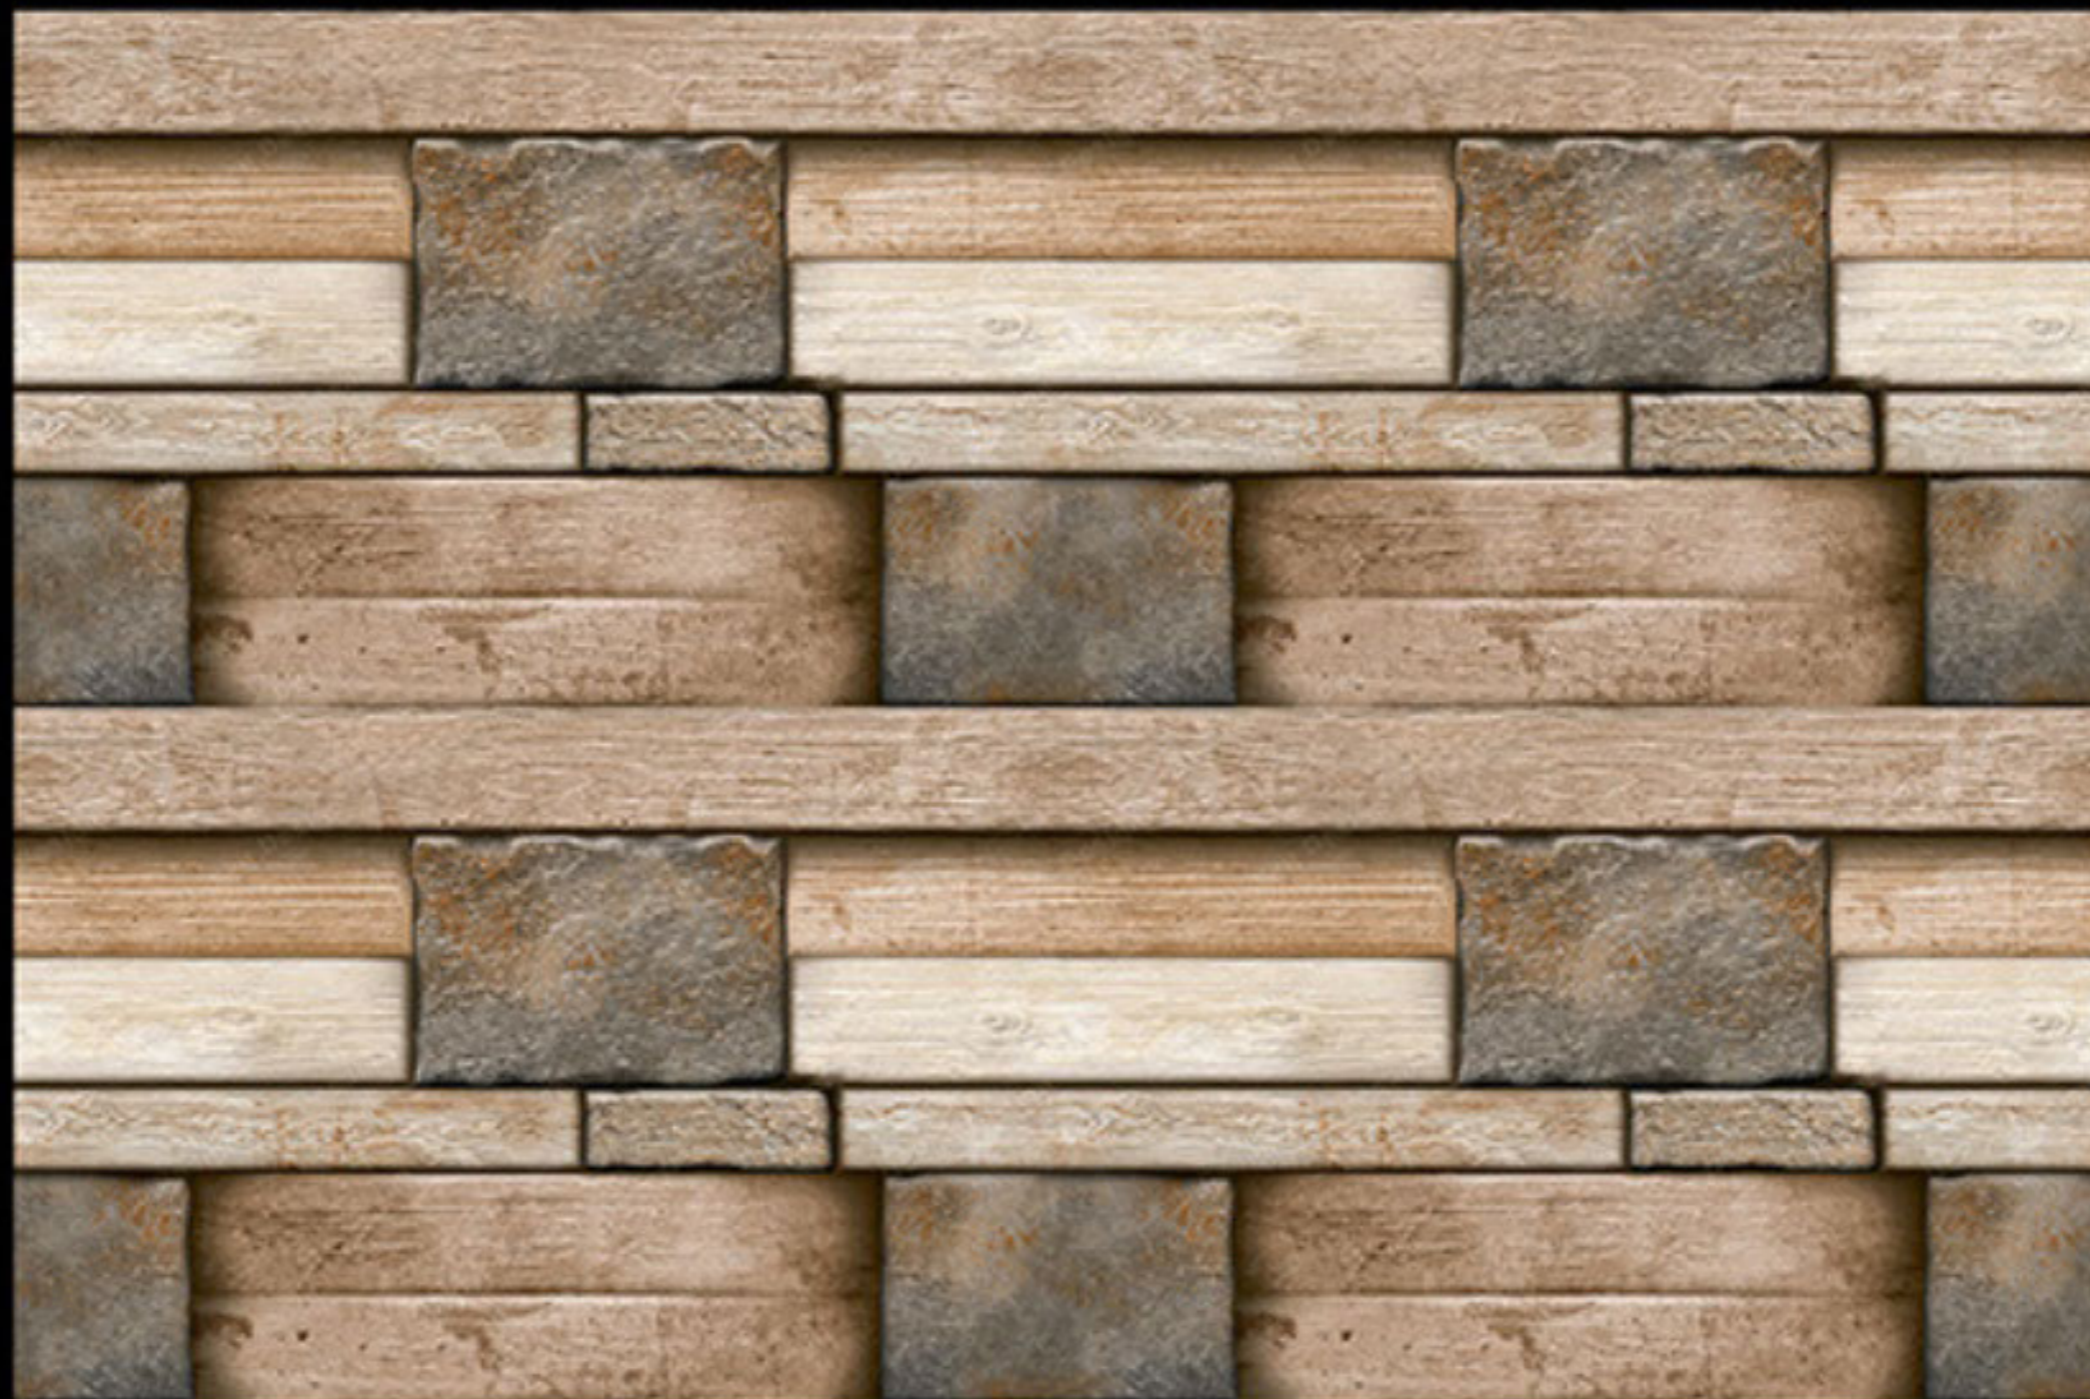

300 X 450 MM
300 MM
DIGITAL WALL TILES

ELEVATION SERIES

GLOSSY :- EL-7211

MATT :- EL-8211