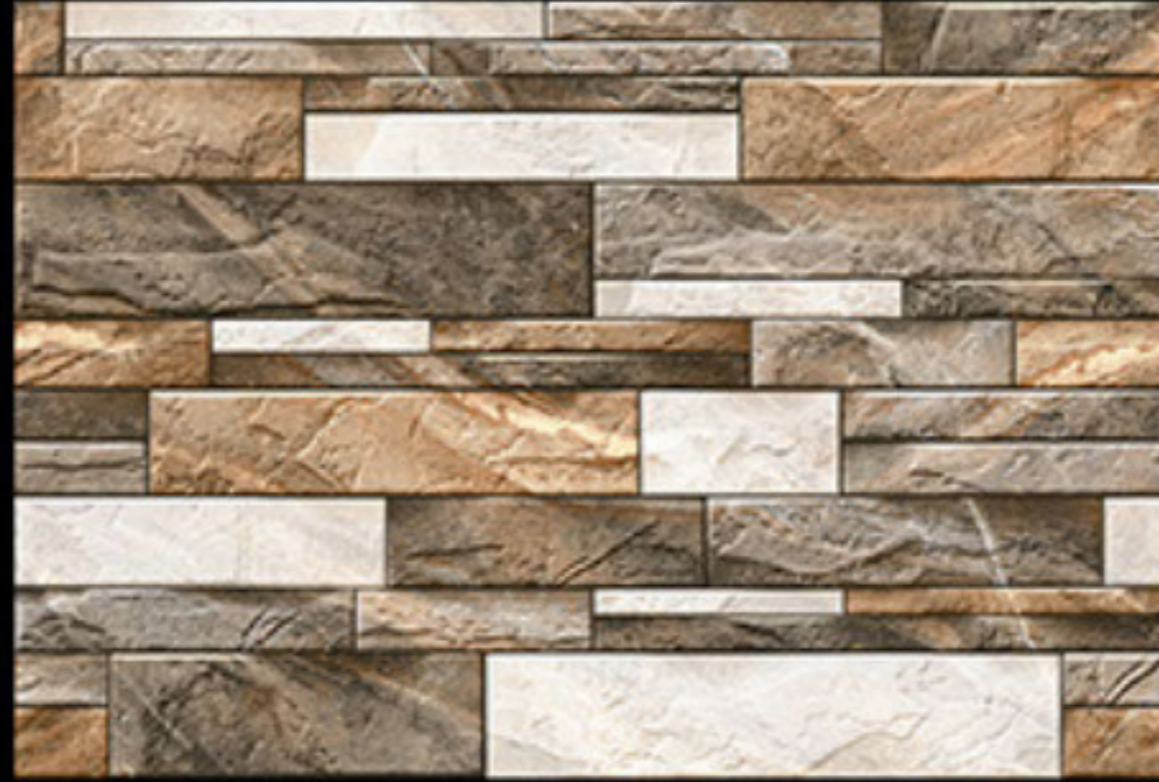

300 X 450 MM
300 MM
DIGITAL WALL TILES

ELEVATION SERIES

GLOSSY :- EL-7245

MATT :- EL-8245

300 X 450 MM
300 MM
DIGITAL WALL TILES

ELEVATION SERIES

GLOSSY :- EL-7246

MATT :- EL-8246