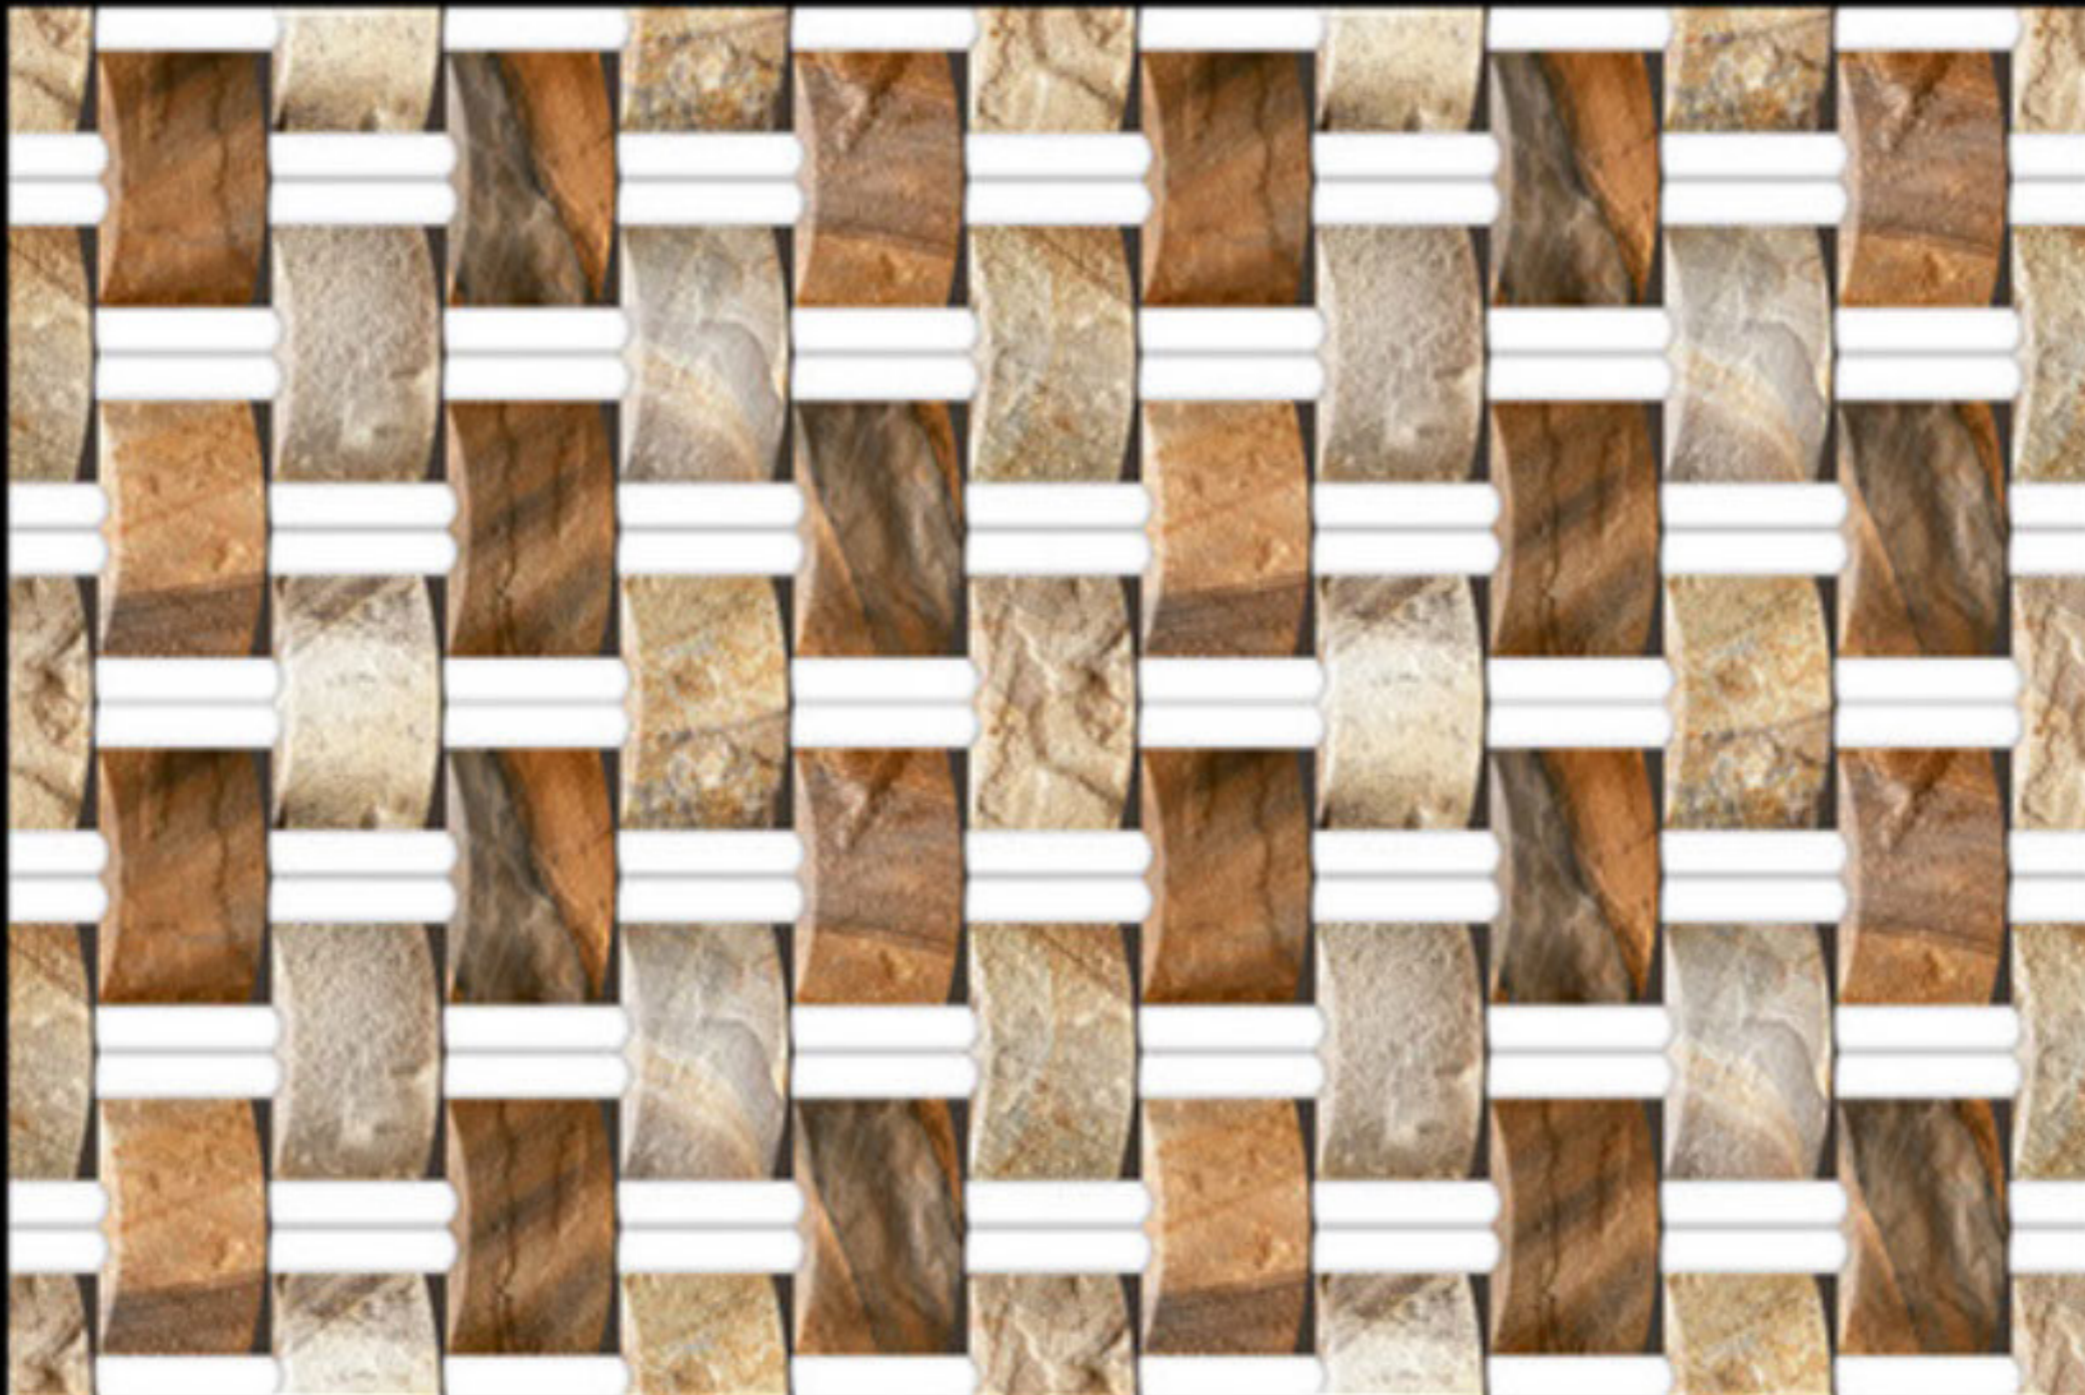

300 X 450 MM
300 MM
DIGITAL WALL TILES

ELEVATION SERIES

GLOSSY :- EL-7263

MATT :- EL-8263

300 X 450 MM
300 MM
DIGITAL WALL TILES

ELEVATION SERIES

GLOSSY :- EL-7264

MATT :- EL-8264