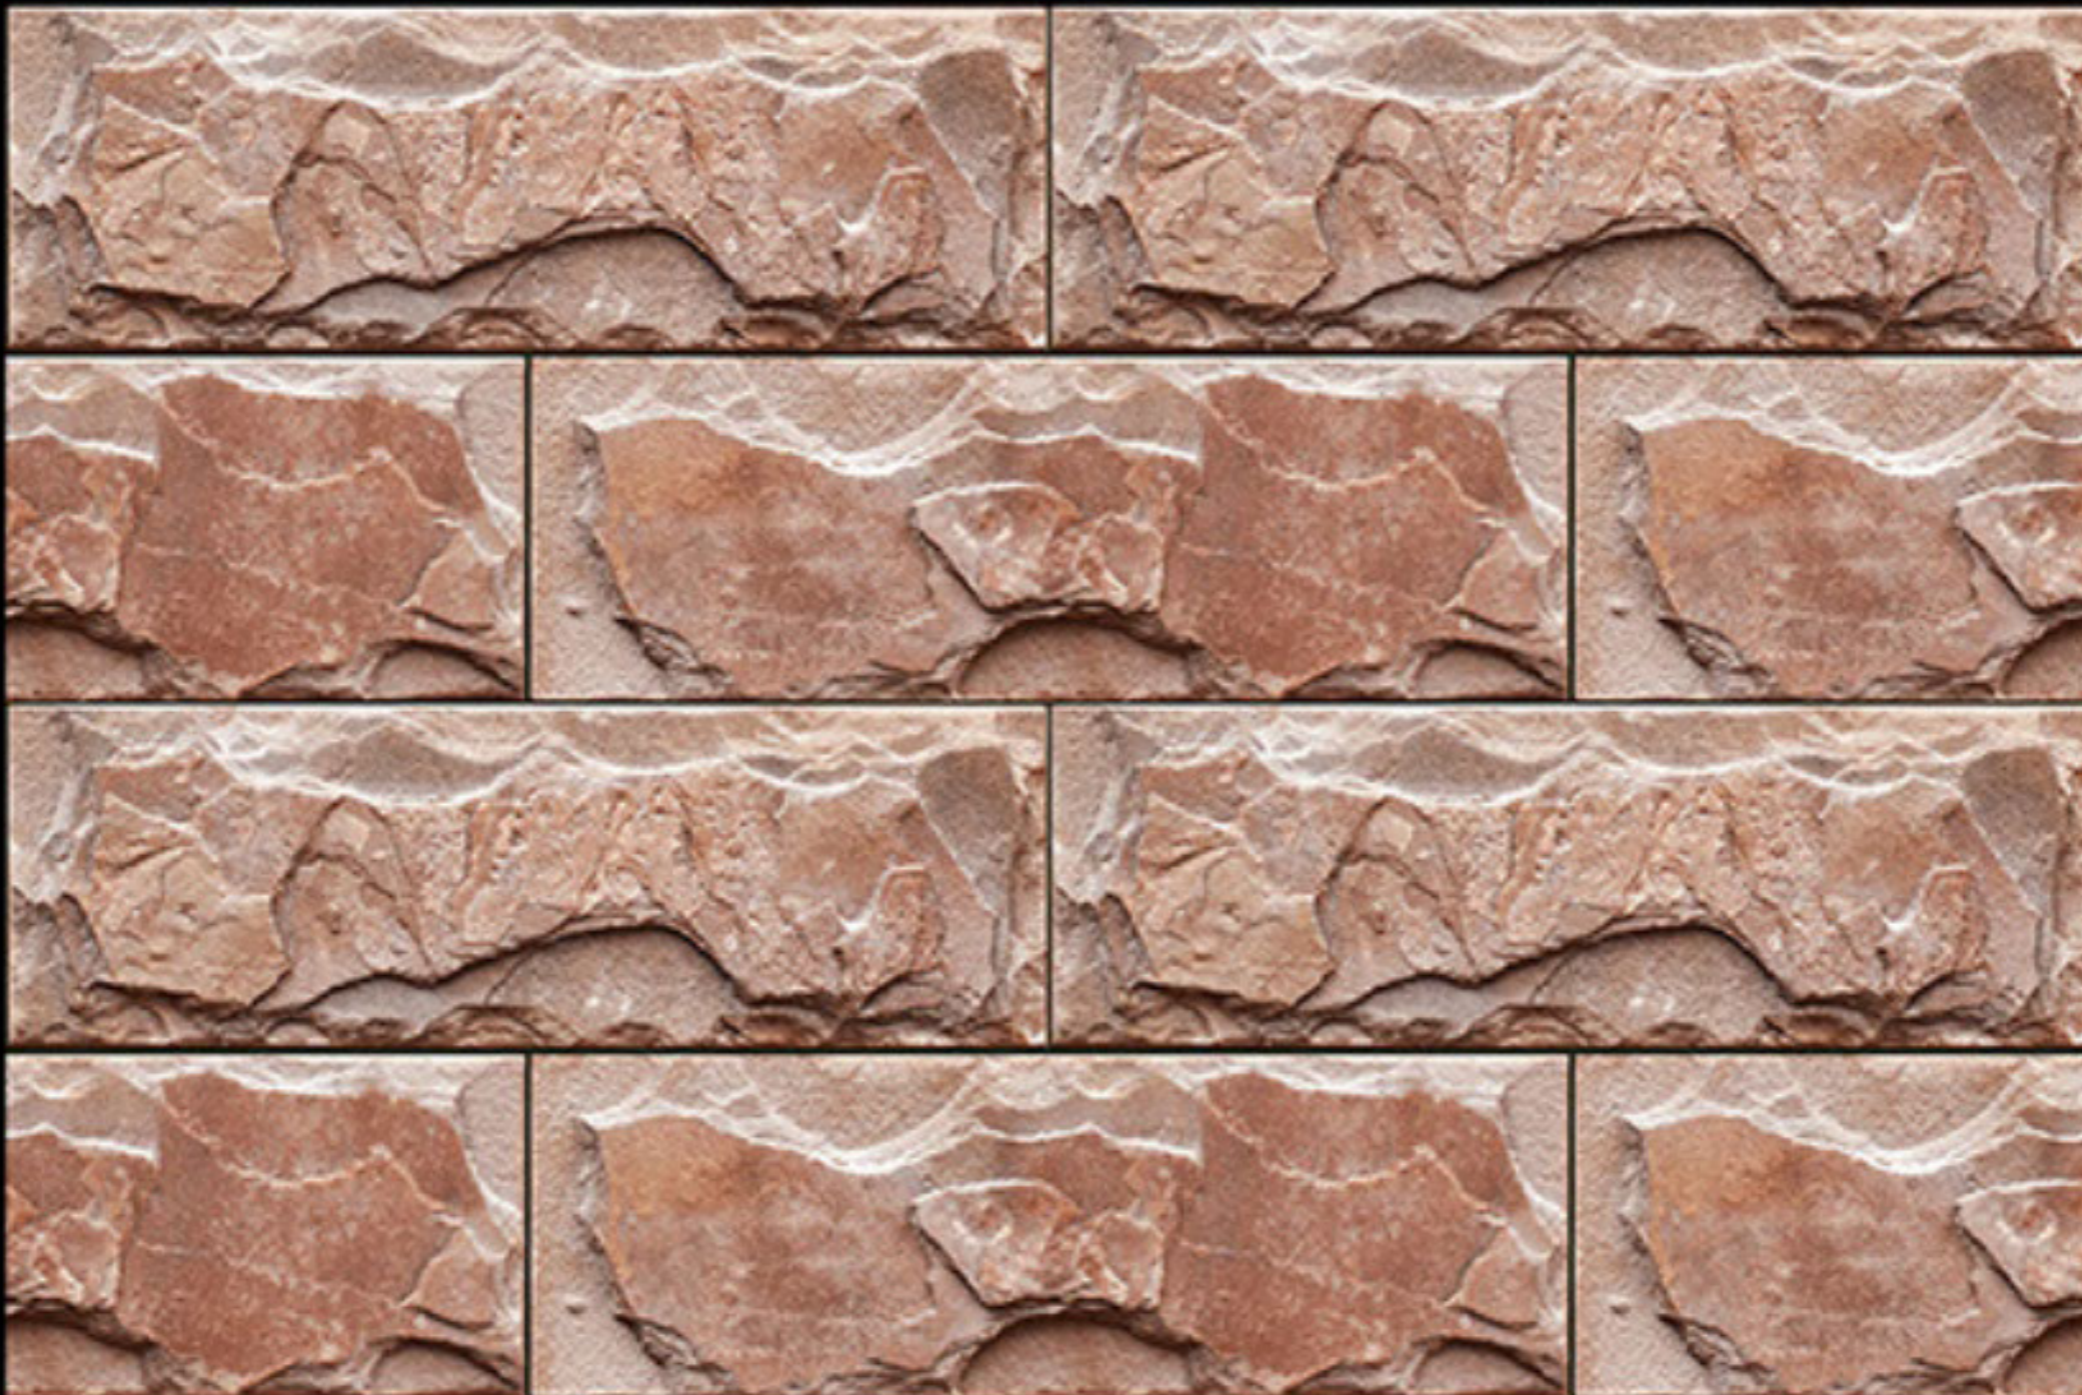

300 X 450 MM
300 MM
DIGITAL WALL TILES

ELEVATION SERIES

GLOSSY :- EL-7249

MATT :- EL-8249