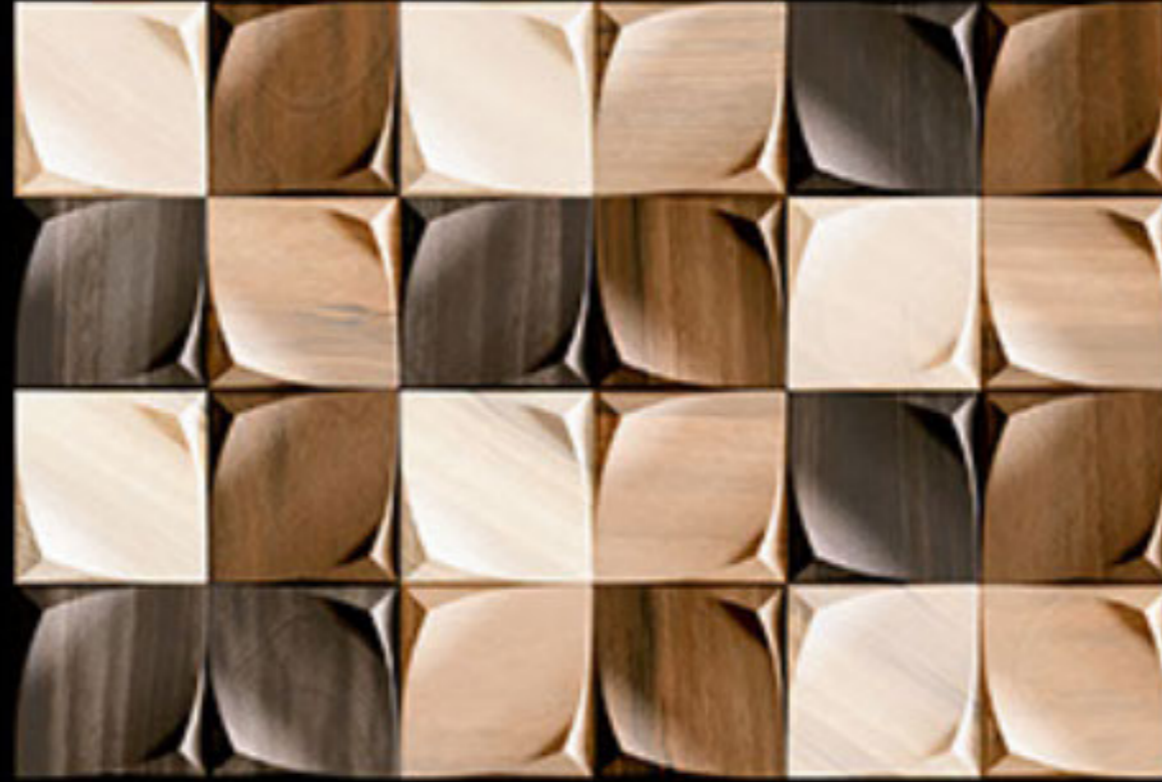

300 X 450 MM
300 MM
DIGITAL WALL TILES

ELEVATION SERIES

GLOSSY :- EL-7243

MATT :- EL-8243

300 X 450 MM
300 MM
DIGITAL WALL TILES

ELEVATION SERIES

GLOSSY :- EL-7244

MATT :- EL-8244