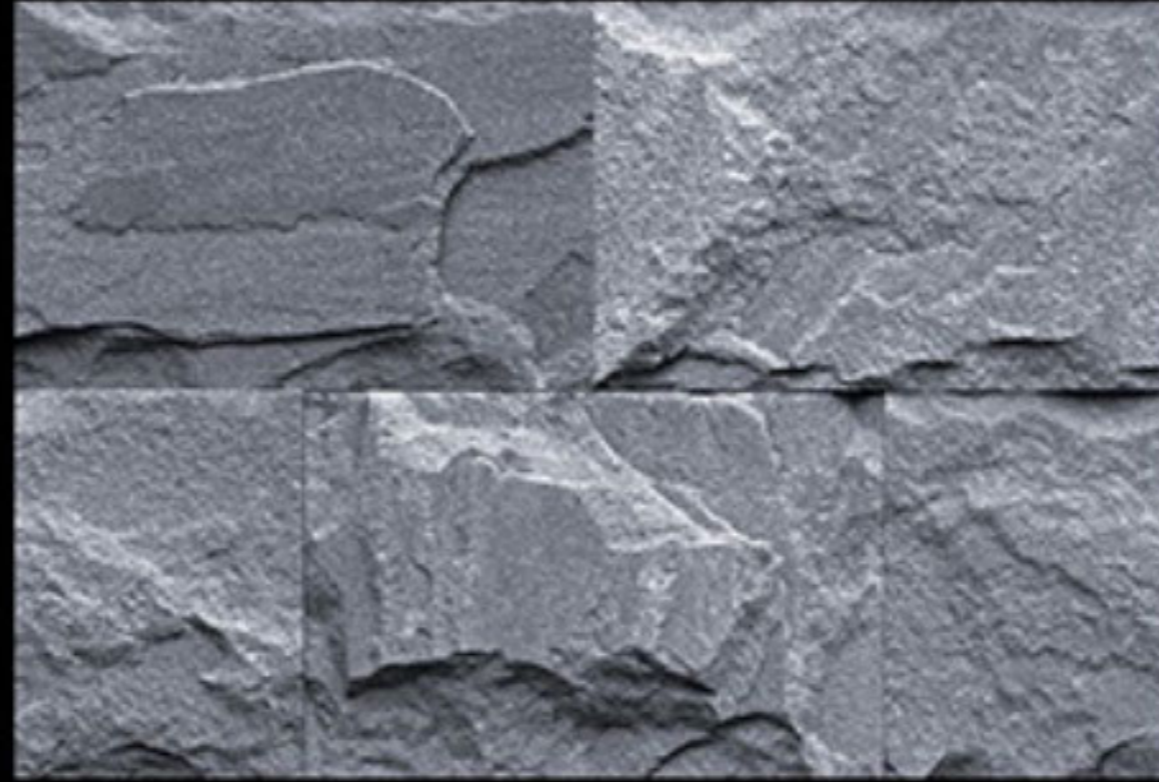

300 X 450 MM
300 MM
DIGITAL WALL TILES

ELEVATION SERIES

GLOSSY :- EL-7221

MATT :- EL-8221