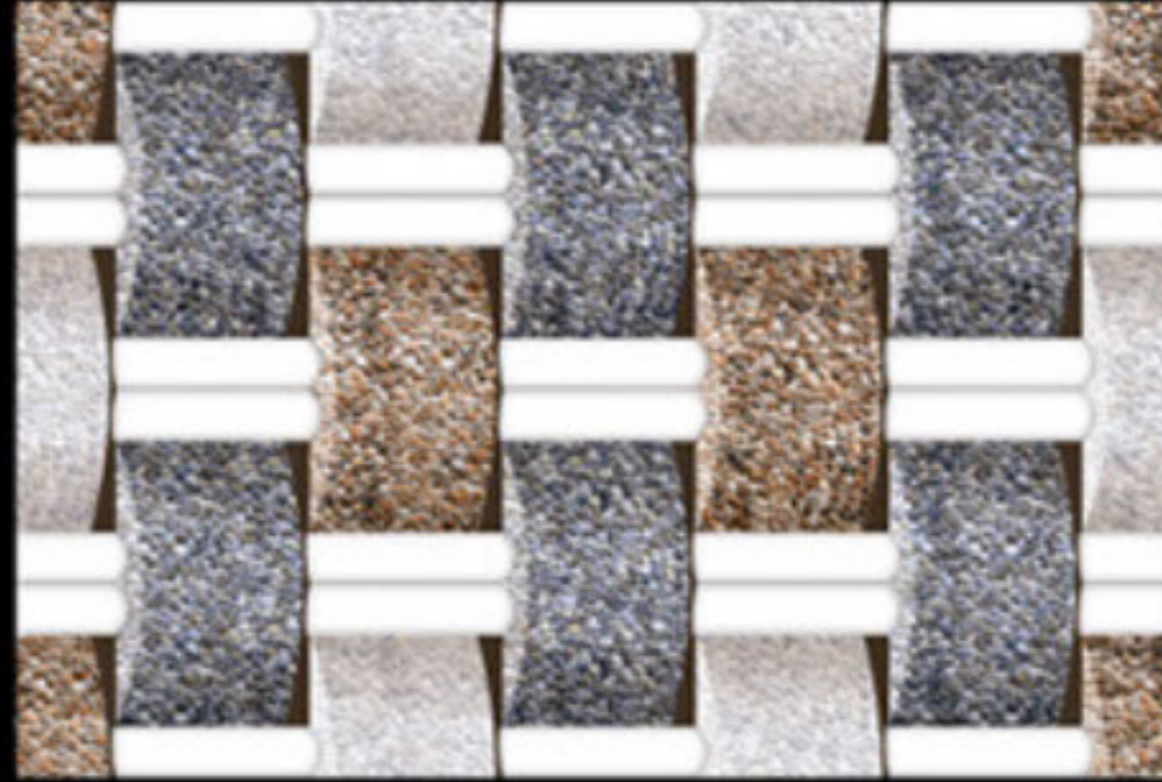

300 X 450 MM
300 MM
DIGITAL WALL TILES

ELEVATION SERIES

GLOSSY :- EL-7261

MATT :- EL-8261