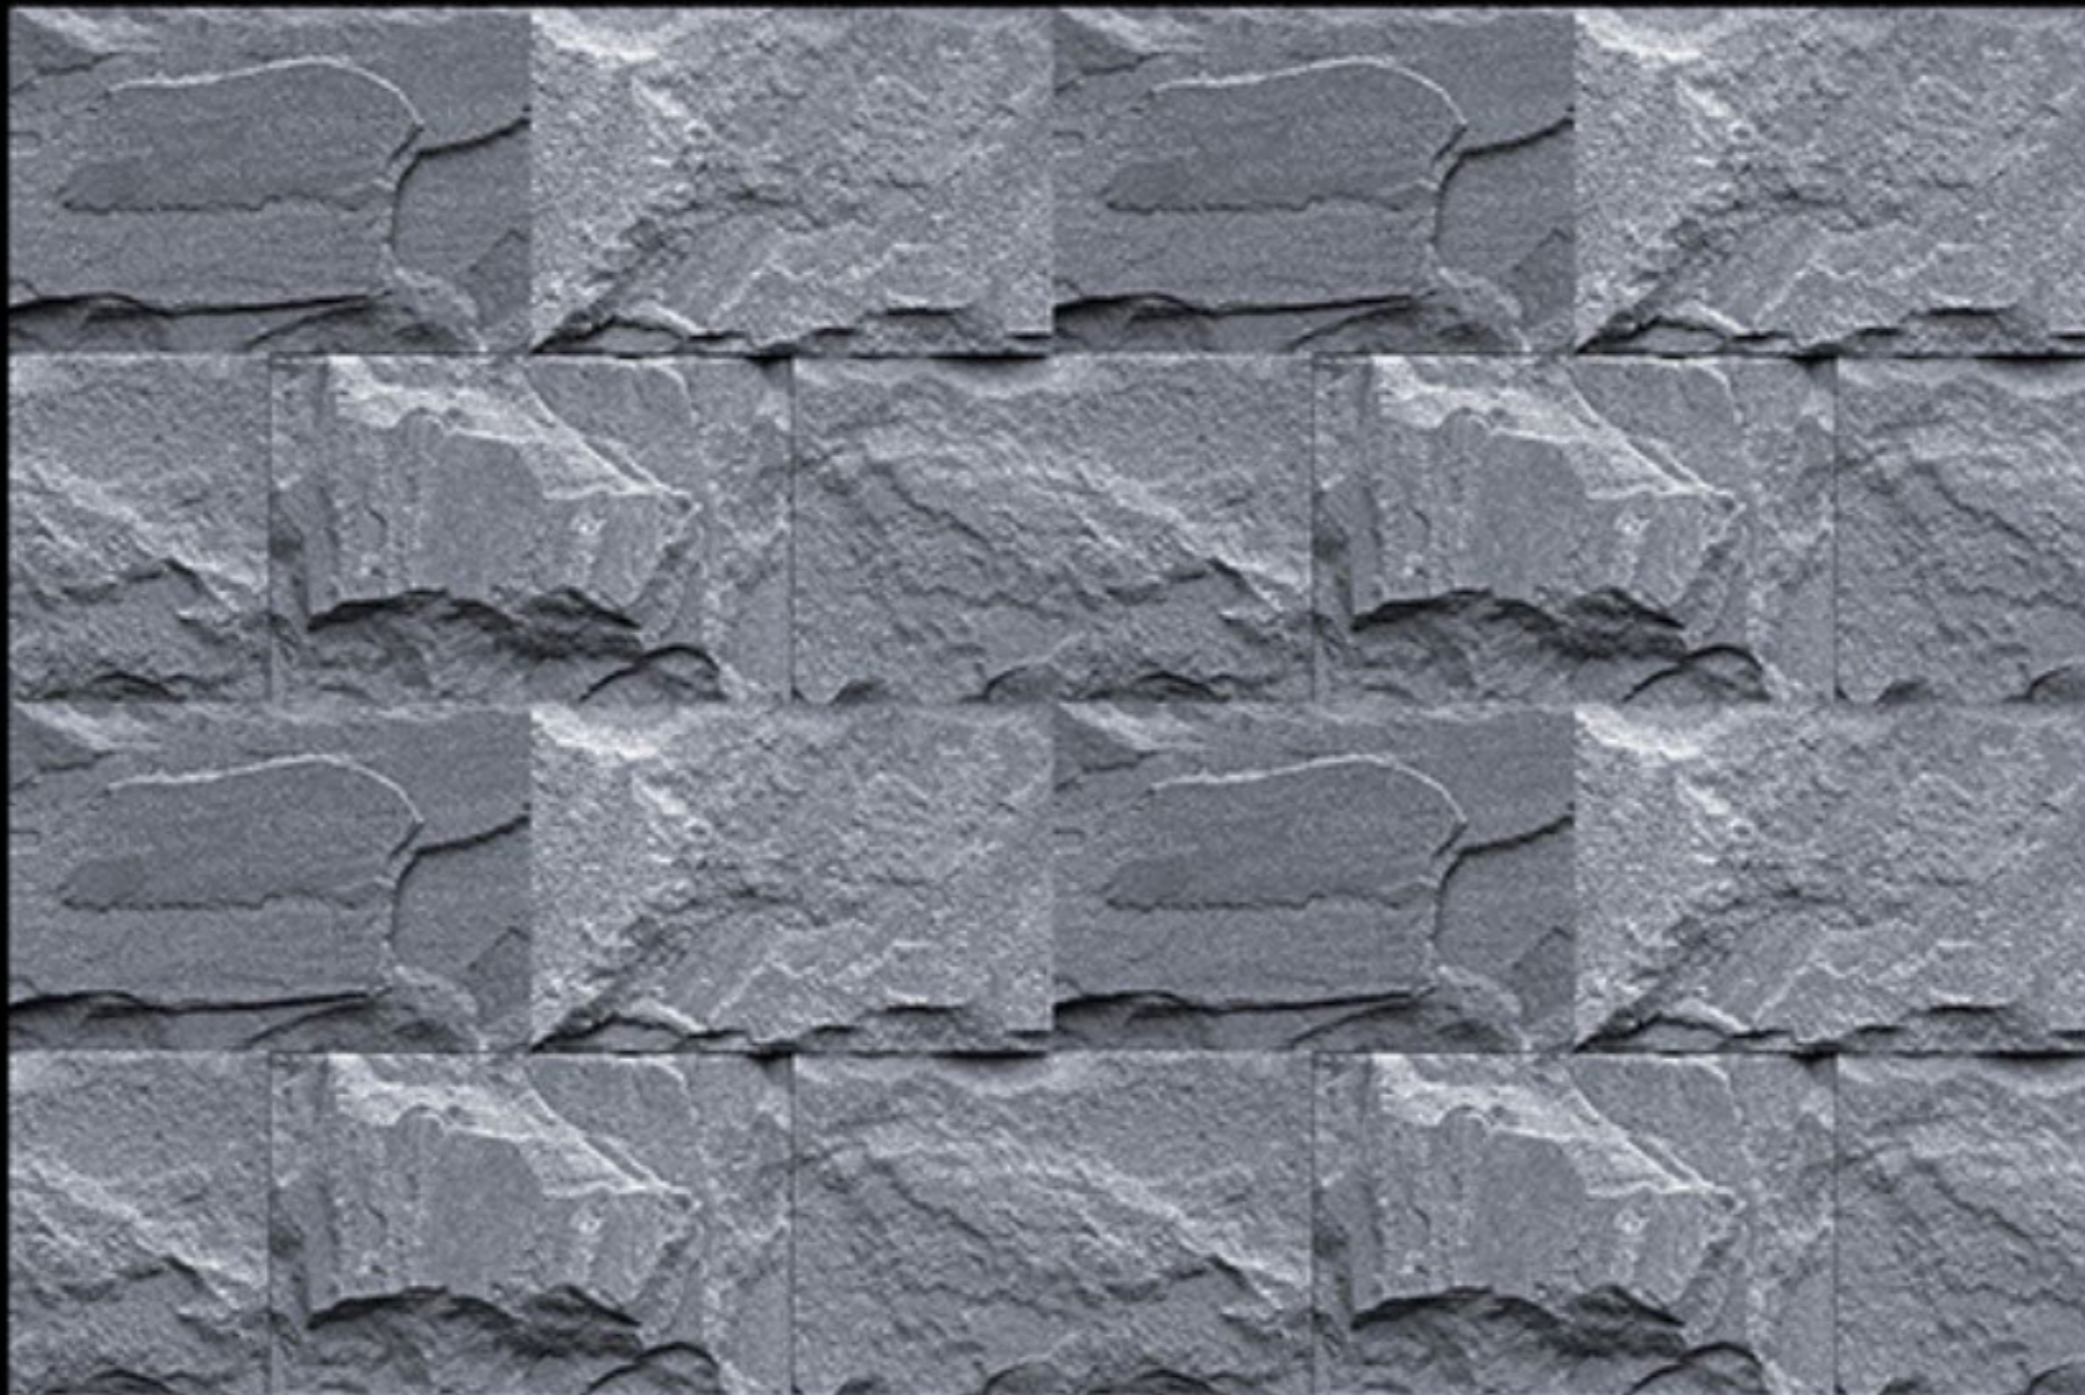

300 X 450 MM
300 MM
DIGITAL WALL TILES

ELEVATION SERIES

GLOSSY :- EL-7221

MATT :- EL-8221