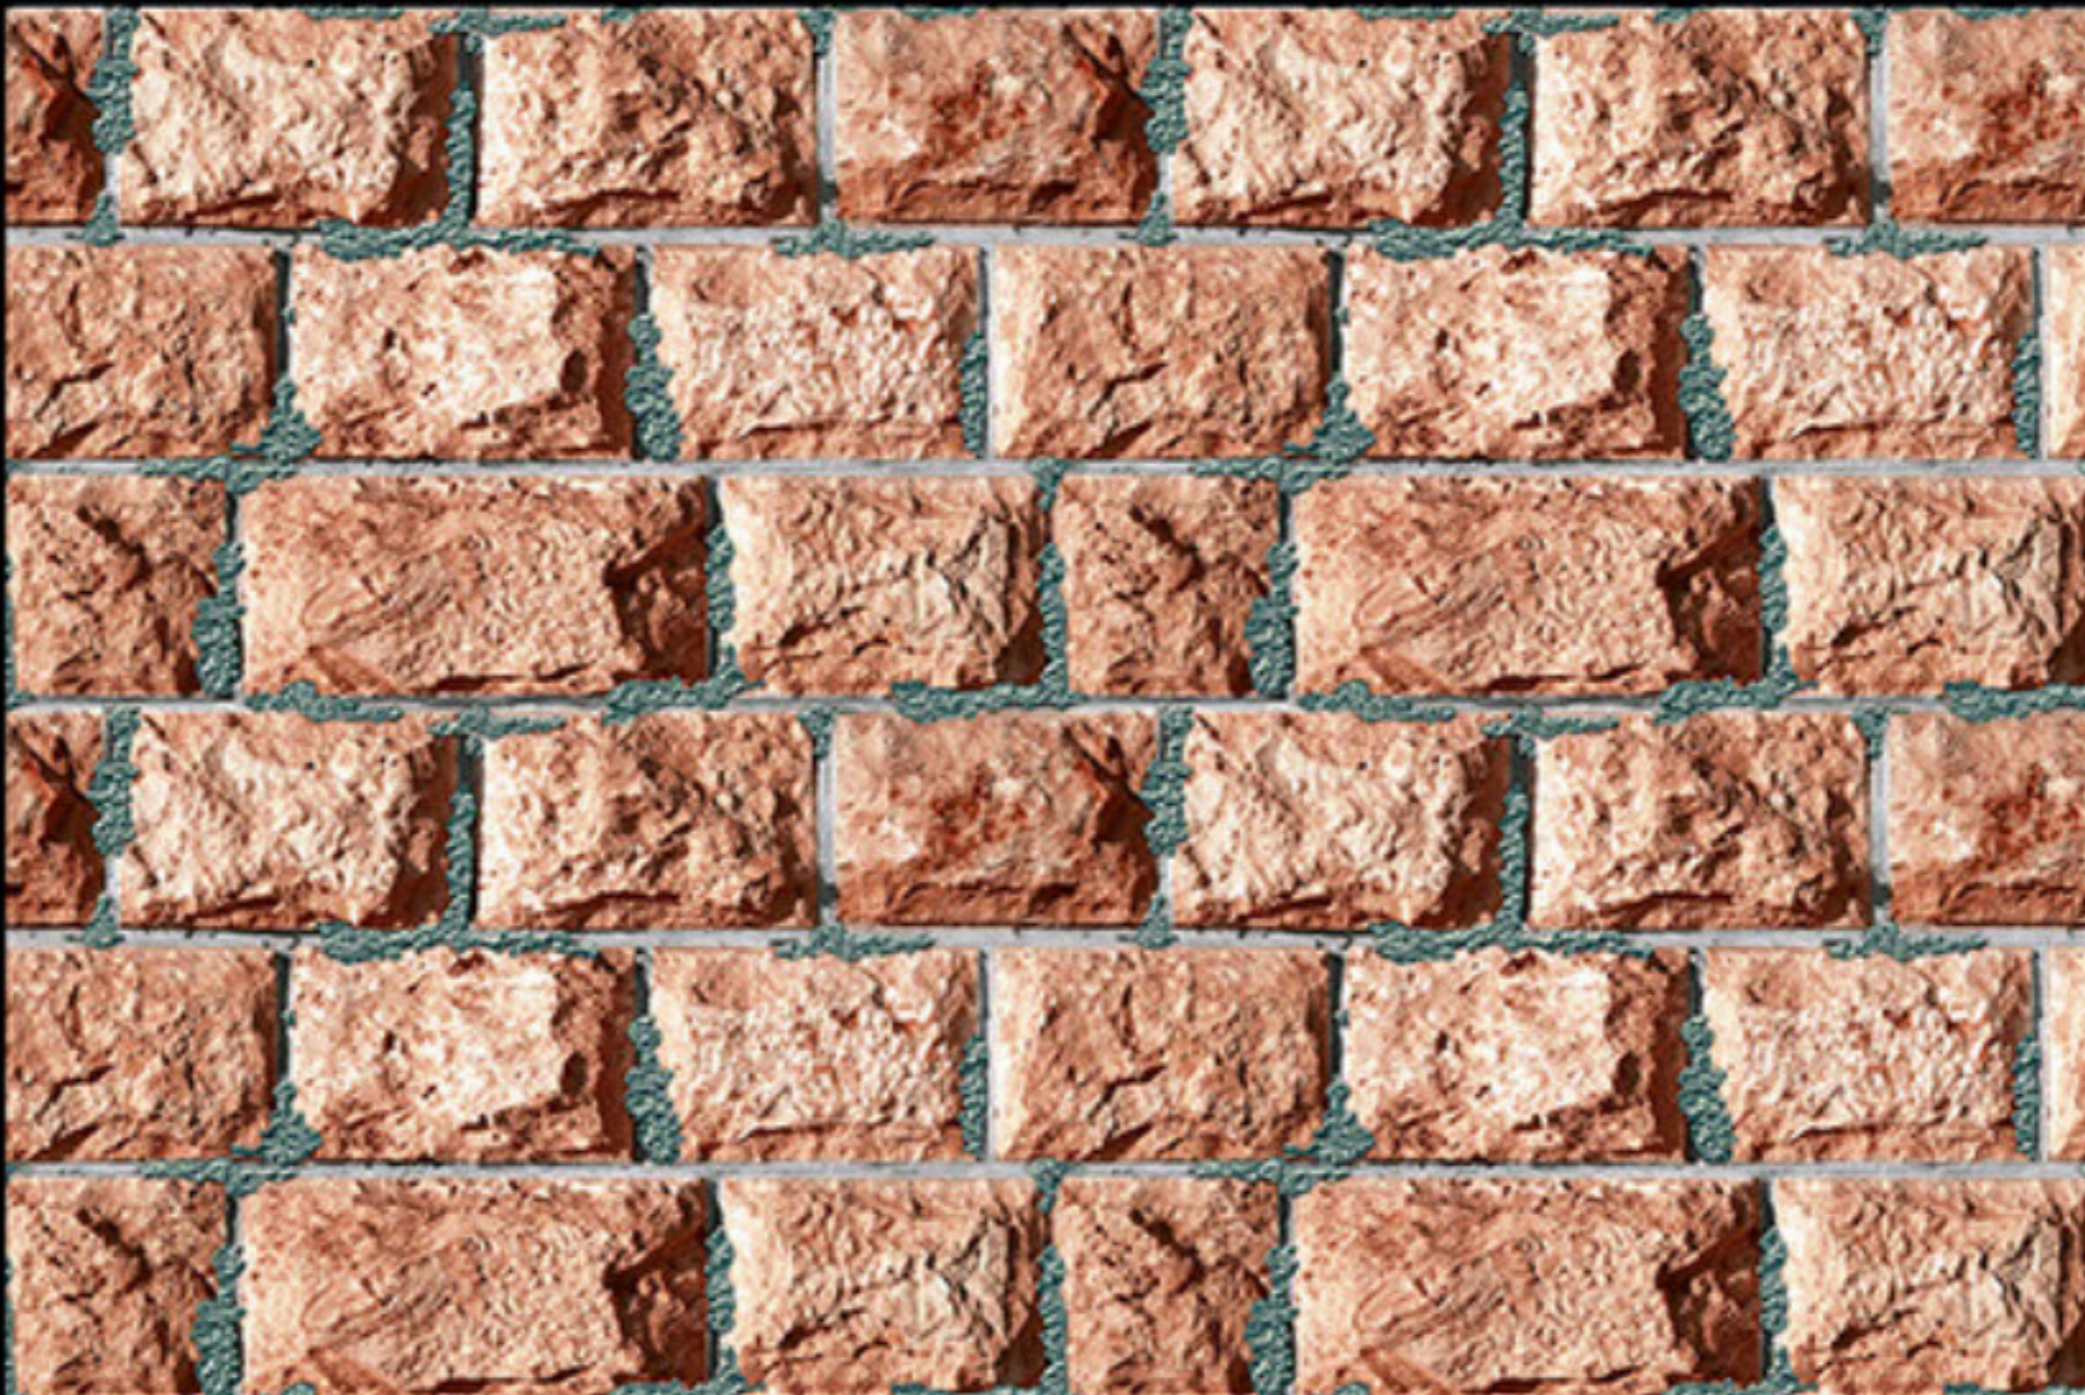

300 X 450 MM
300 MM
DIGITAL WALL TILES

ELEVATION SERIES

GLOSSY :- EL-7251

MATT :- EL-8251

300 X 450 MM
300 MM
DIGITAL WALL TILES

ELEVATION SERIES

GLOSSY :- EL-7252

MATT :- EL-8252