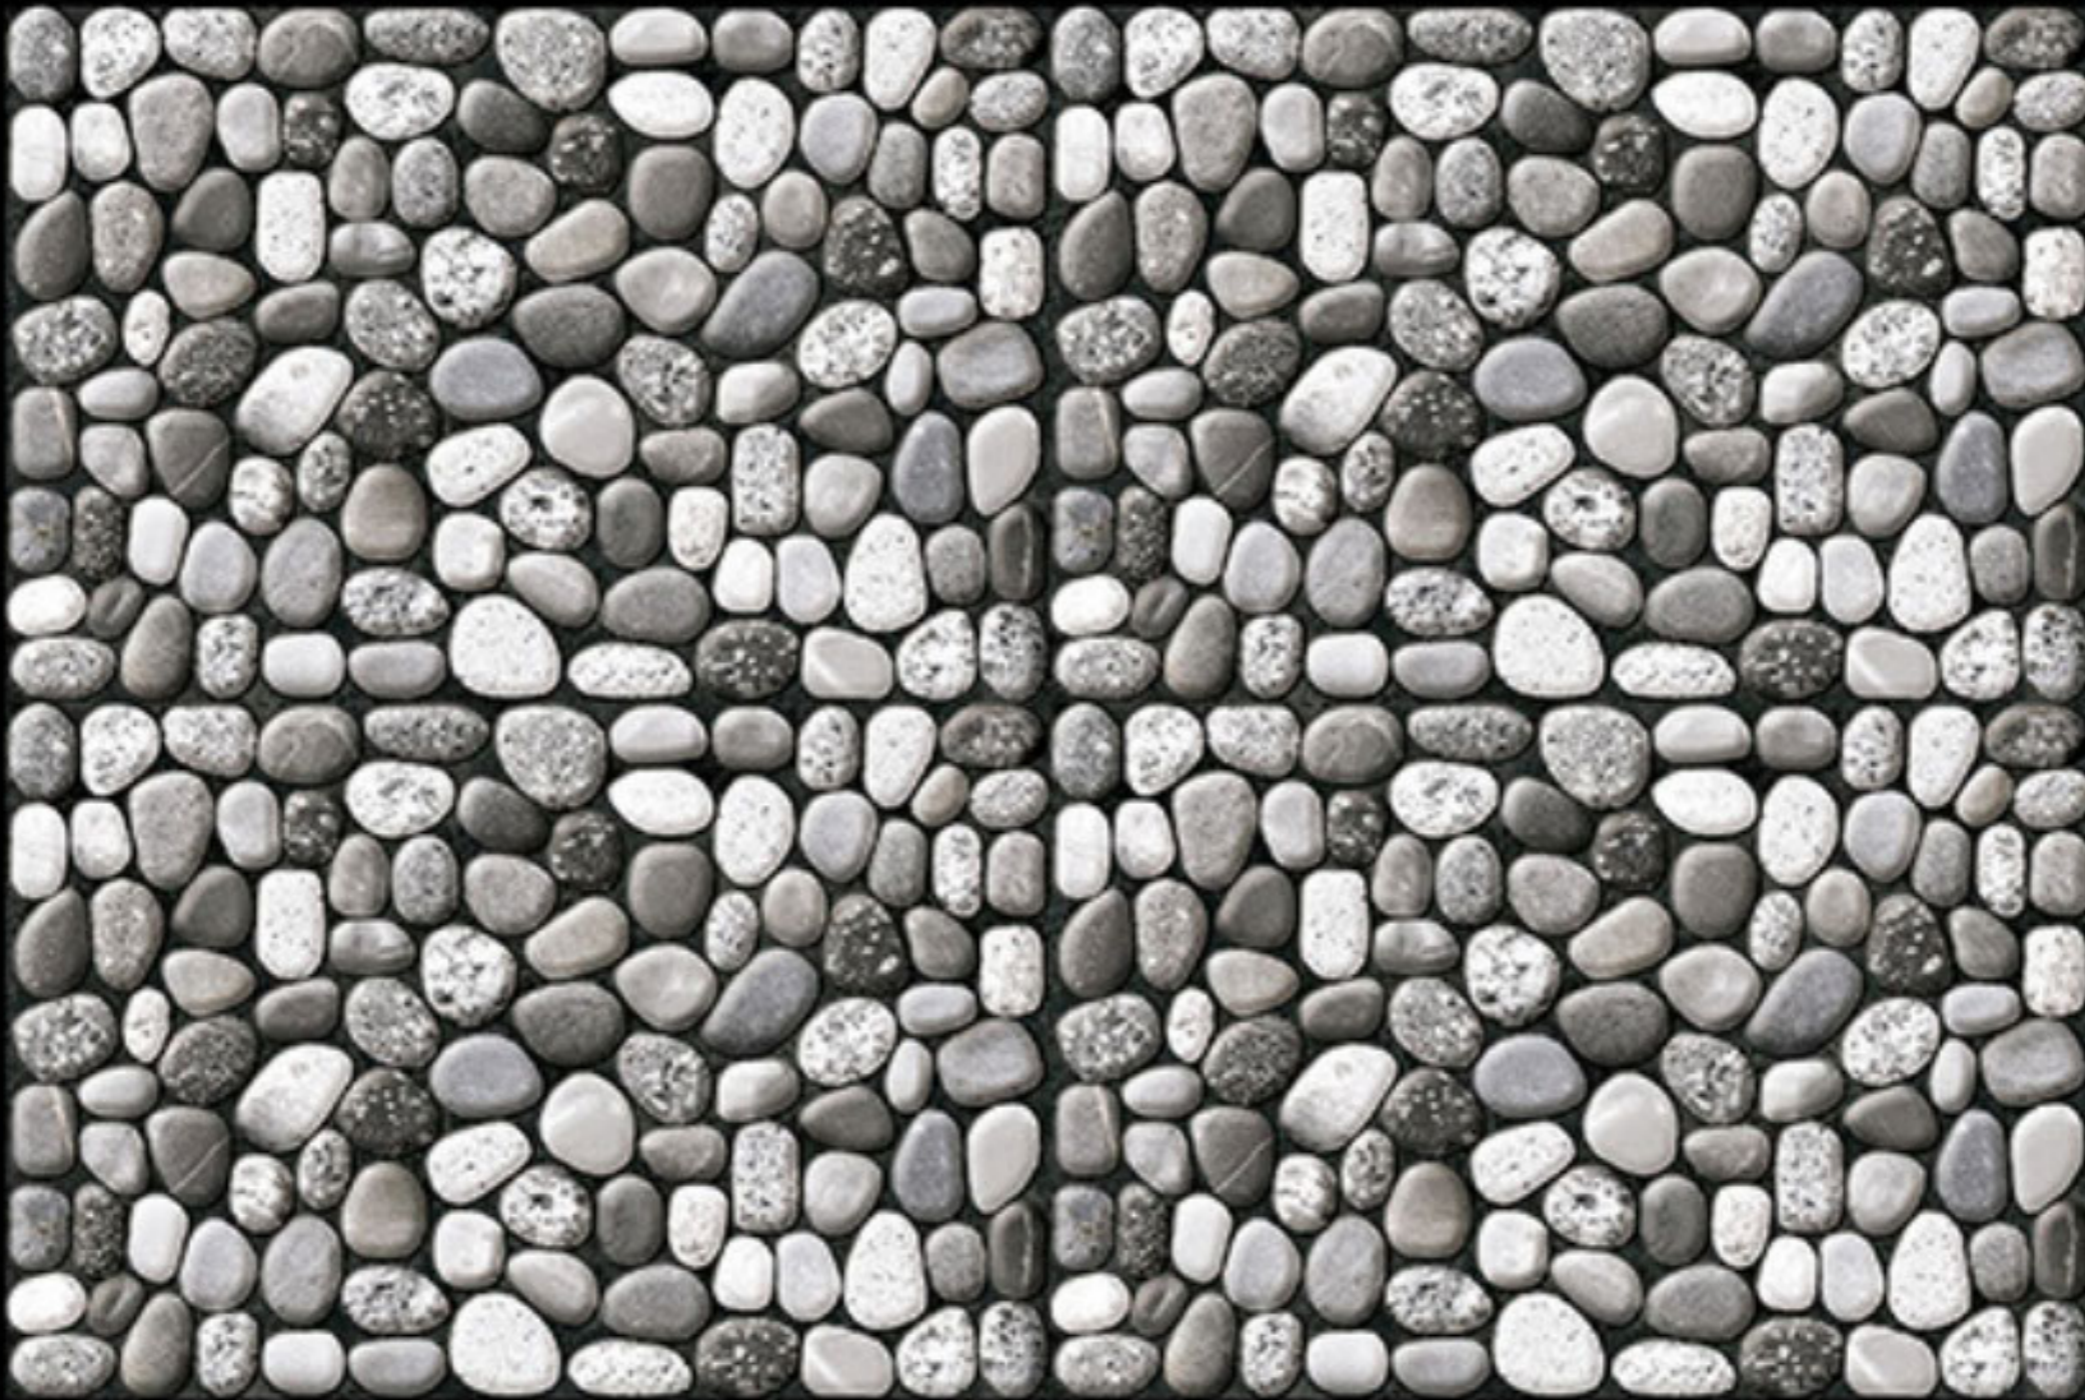

300 X 450 MM
300 MM
DIGITAL WALL TILES

ELEVATION SERIES

GLOSSY :- EL-7243

MATT :- EL-8243