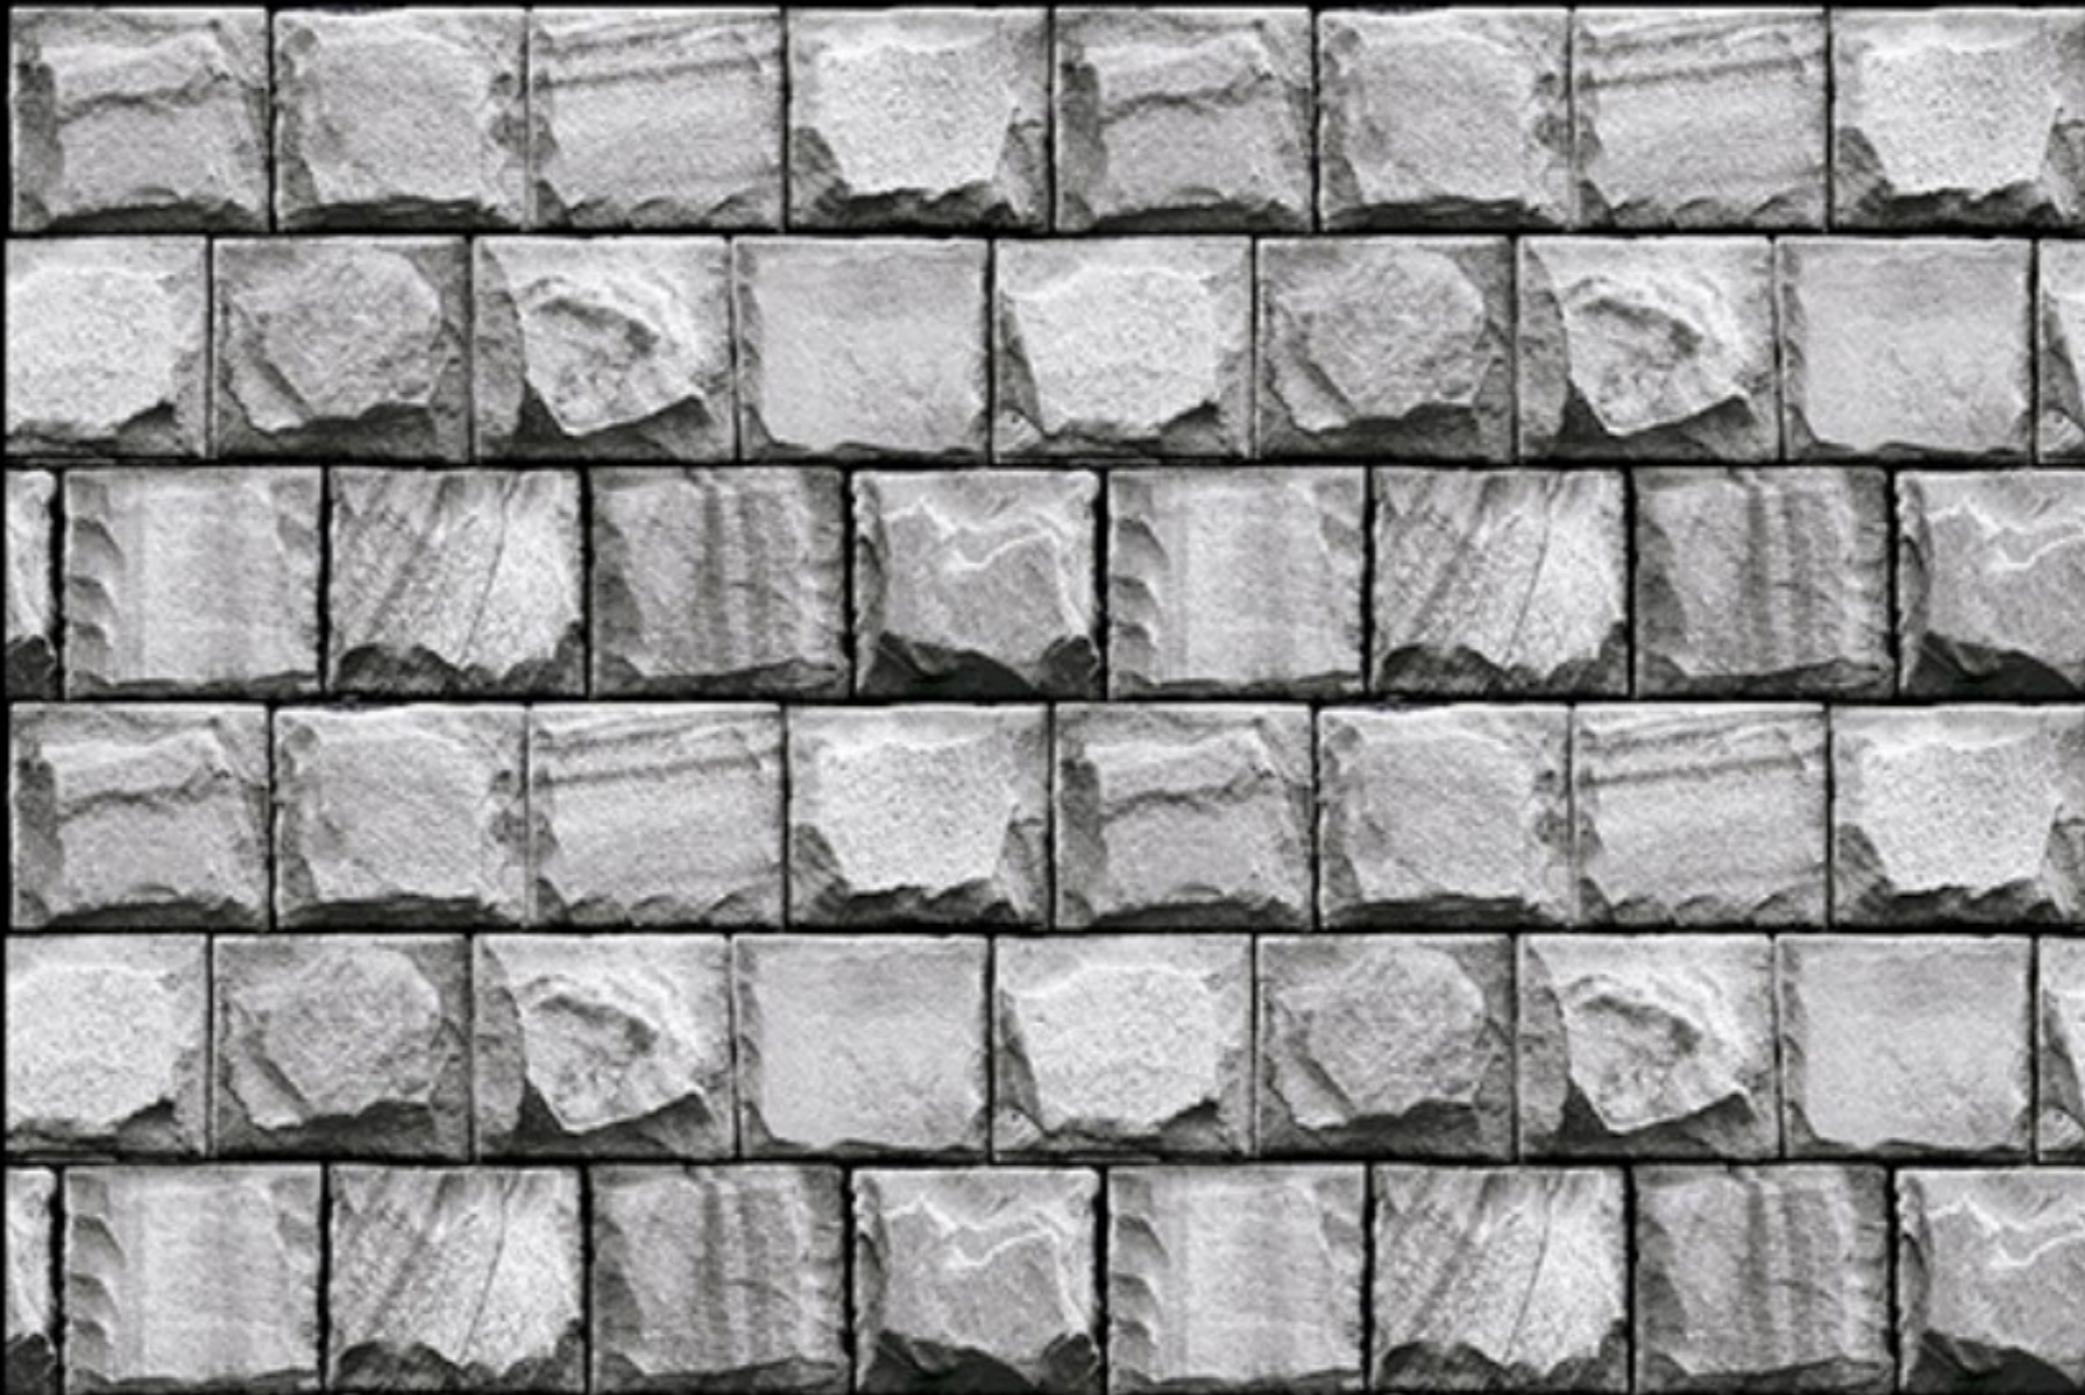

OMKAR CERAMIC *Since 1975*

In Real We Trust

Wall tiles, Vitrified Tiles,
Floor Tiles & Sanitary ware

A
KING
Of QUALITY

300 X 450 MM
300 MM
DIGITAL WALL TILES

ELEVATION SERIES

GLOSSY :- EL-7201

MATT :- EL-8201