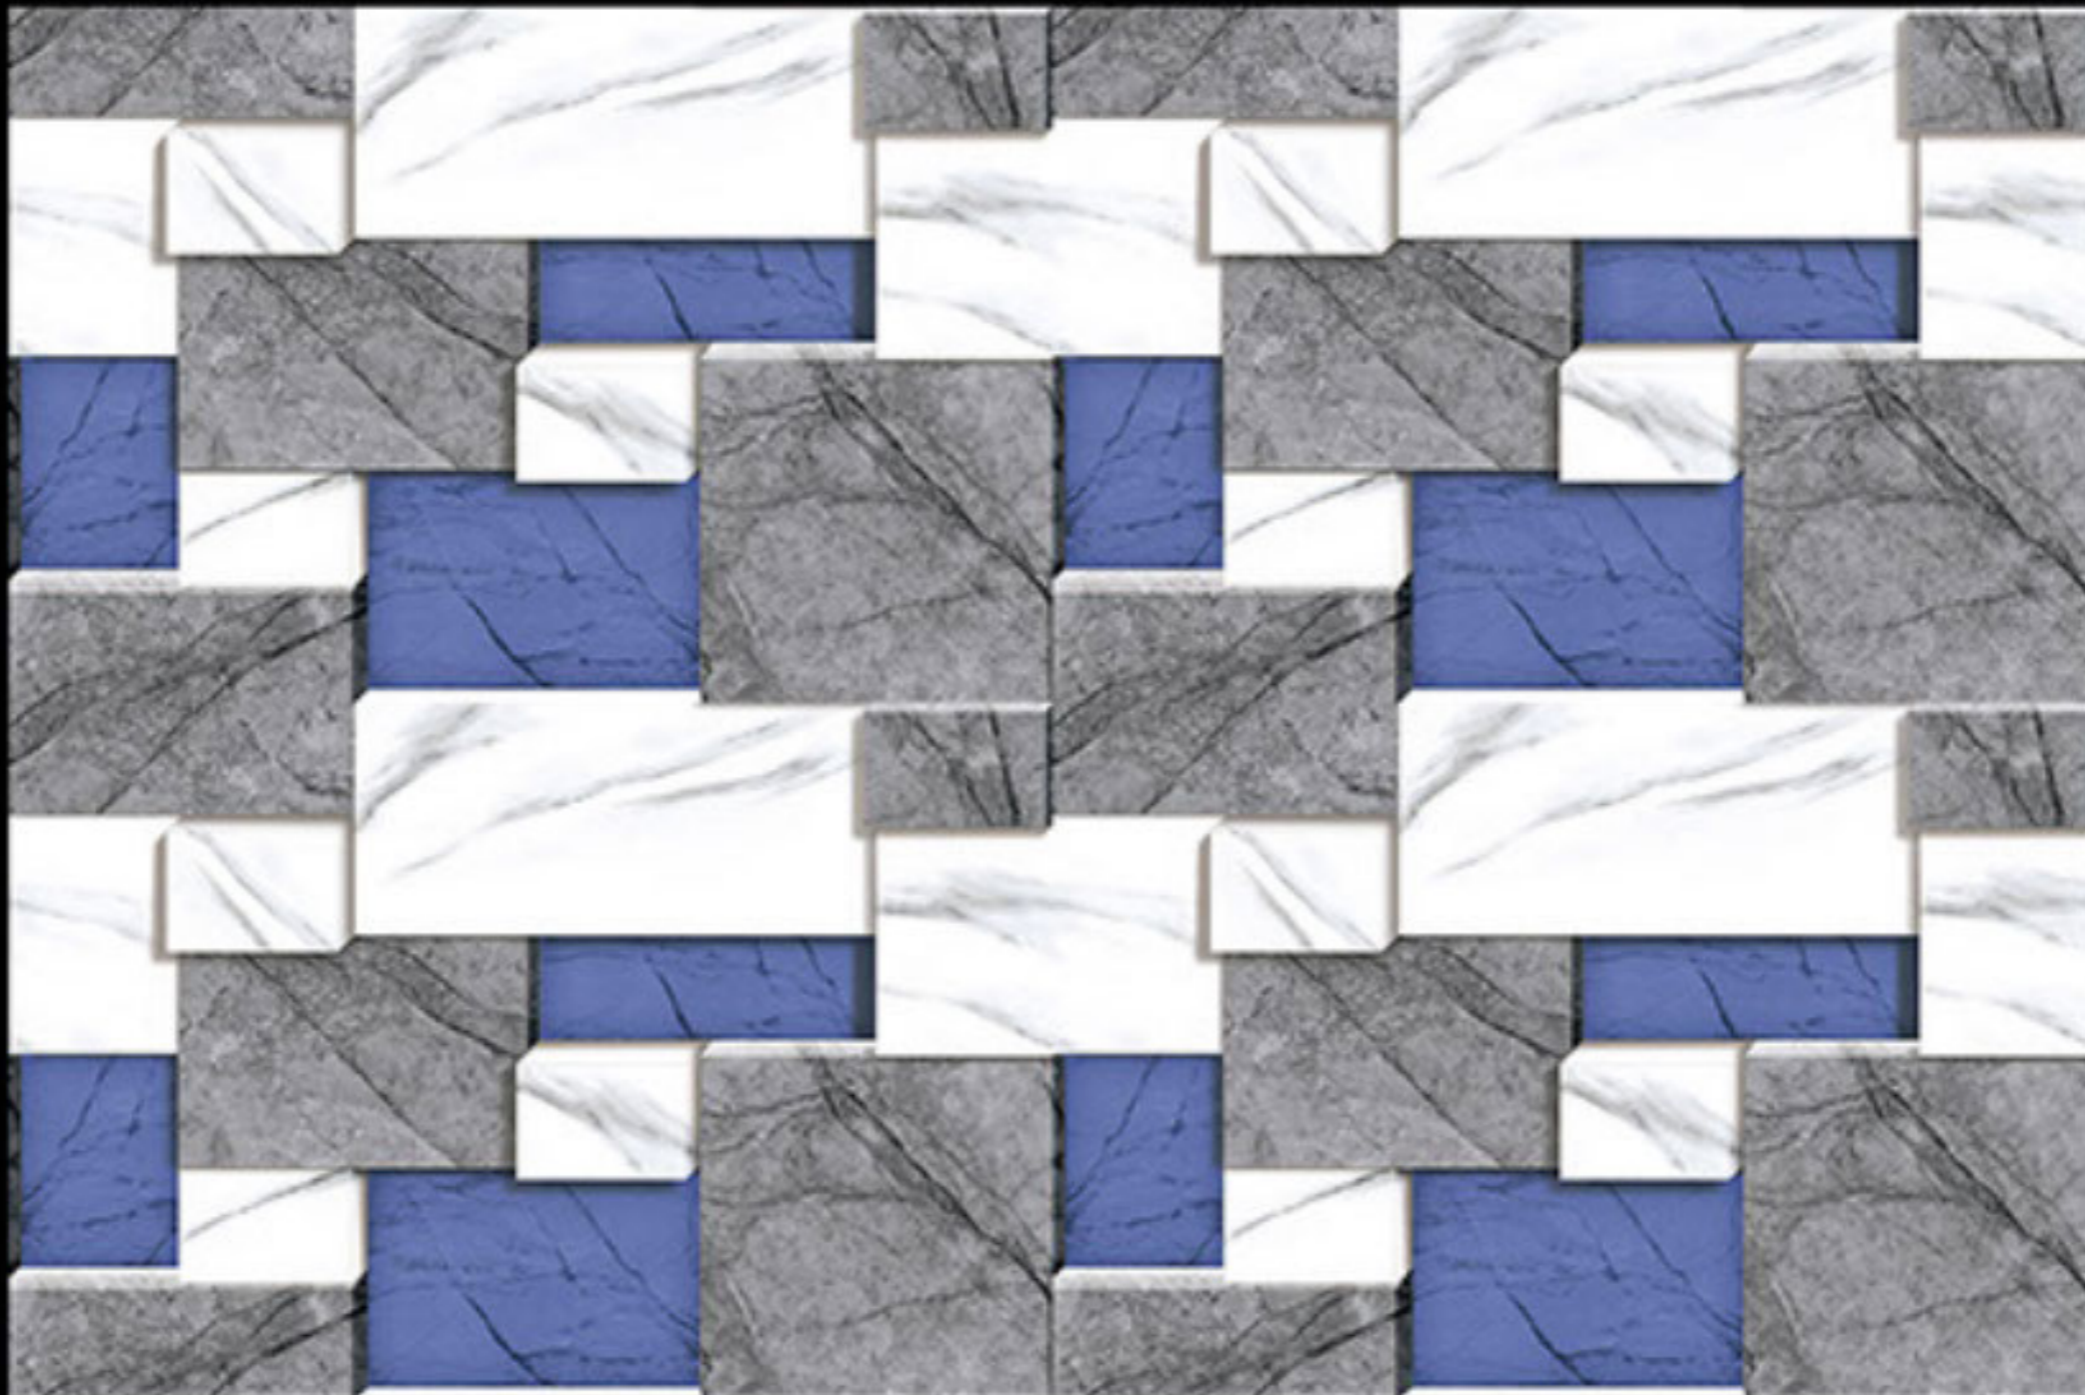

300 X 450 MM
300 MM
DIGITAL WALL TILES

ELEVATION SERIES

GLOSSY :- EL-7239

MATT :- EL-8239