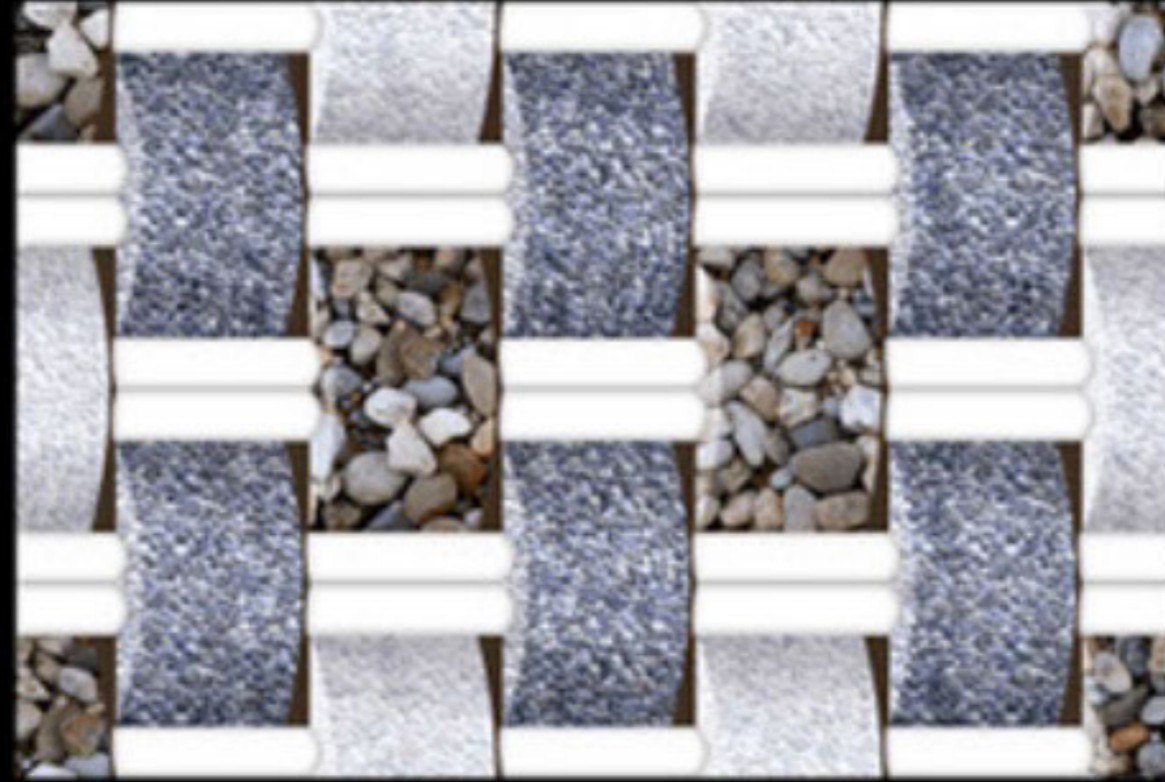

300 X 450 MM
300 MM
DIGITAL WALL TILES

ELEVATION SERIES

GLOSSY :- EL-7261

MATT :- EL-8261

300 X 450 MM
300 MM
DIGITAL WALL TILES

ELEVATION SERIES

GLOSSY :- EL-7262

MATT :- EL-8262