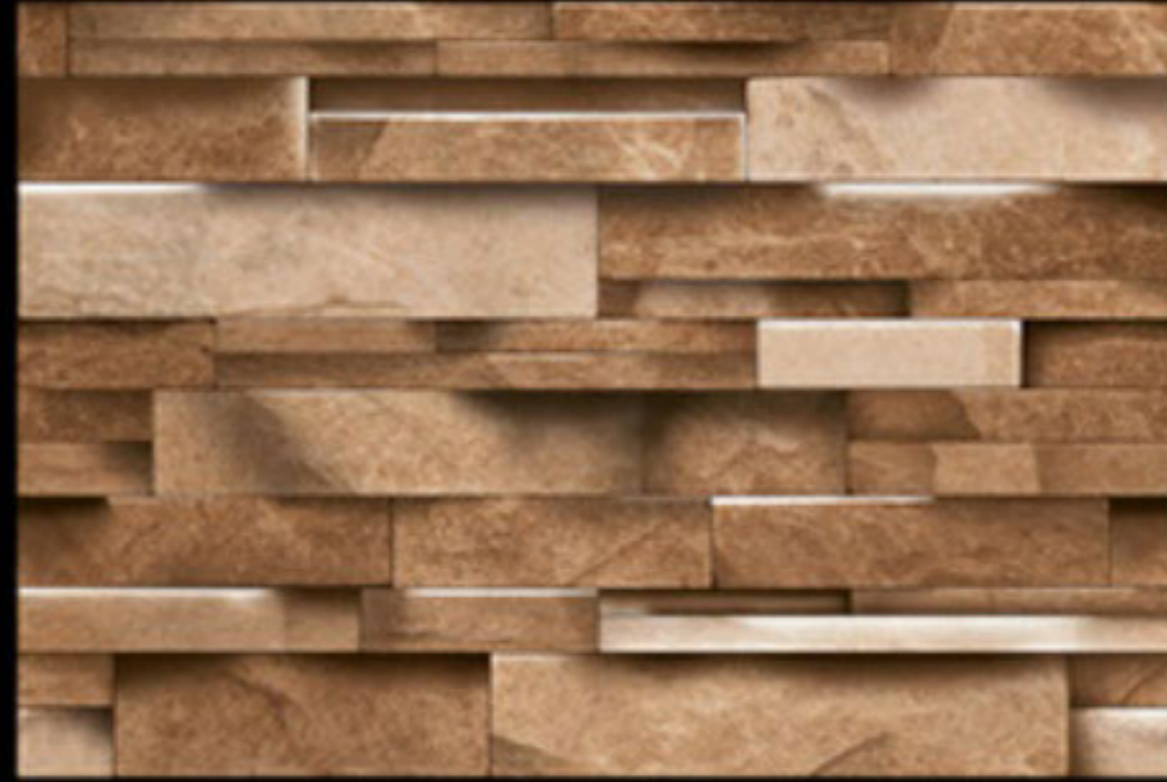

300 X 450 MM
300 MM
DIGITAL WALL TILES

ELEVATION SERIES

GLOSSY :- EL-7265

MATT :- EL-8265

300 X 450 MM
300 MM
DIGITAL WALL TILES

ELEVATION SERIES

GLOSSY :- EL-7266 (R)

MATT :- EL-8266 (R)