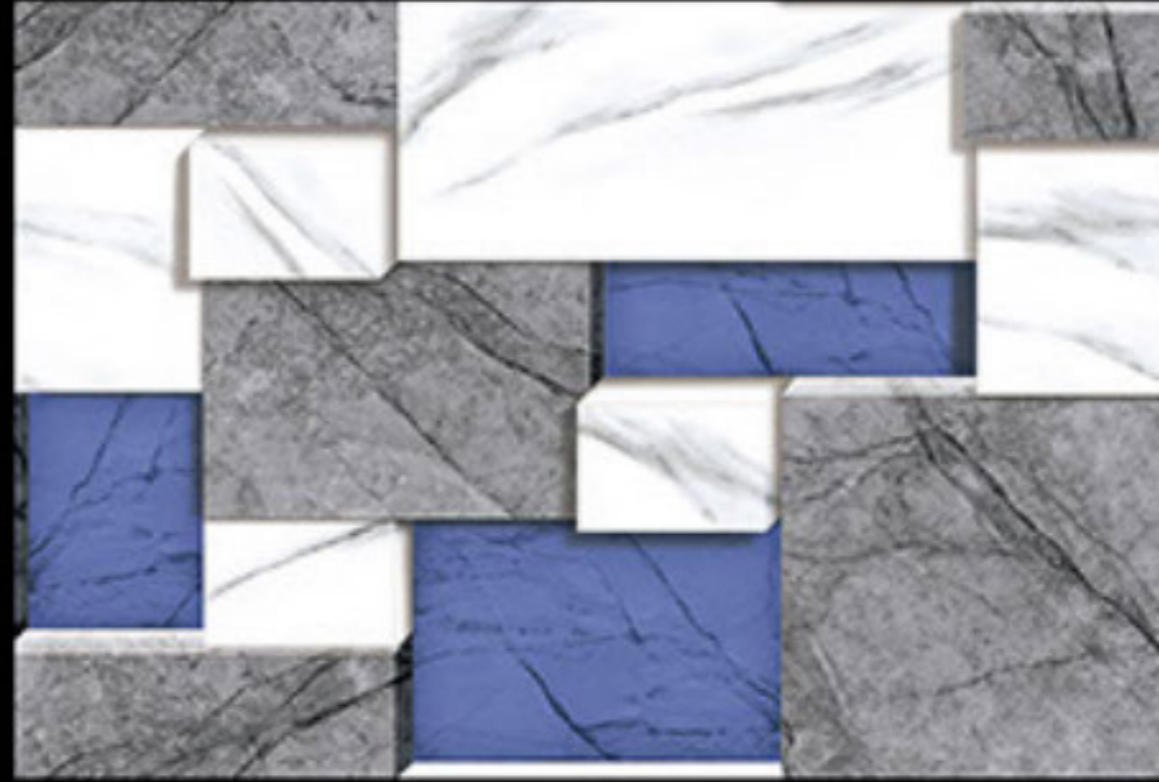

300 X 450 MM
300 MM
DIGITAL WALL TILES

ELEVATION SERIES

GLOSSY :- EL-7239

MATT :- EL-8239