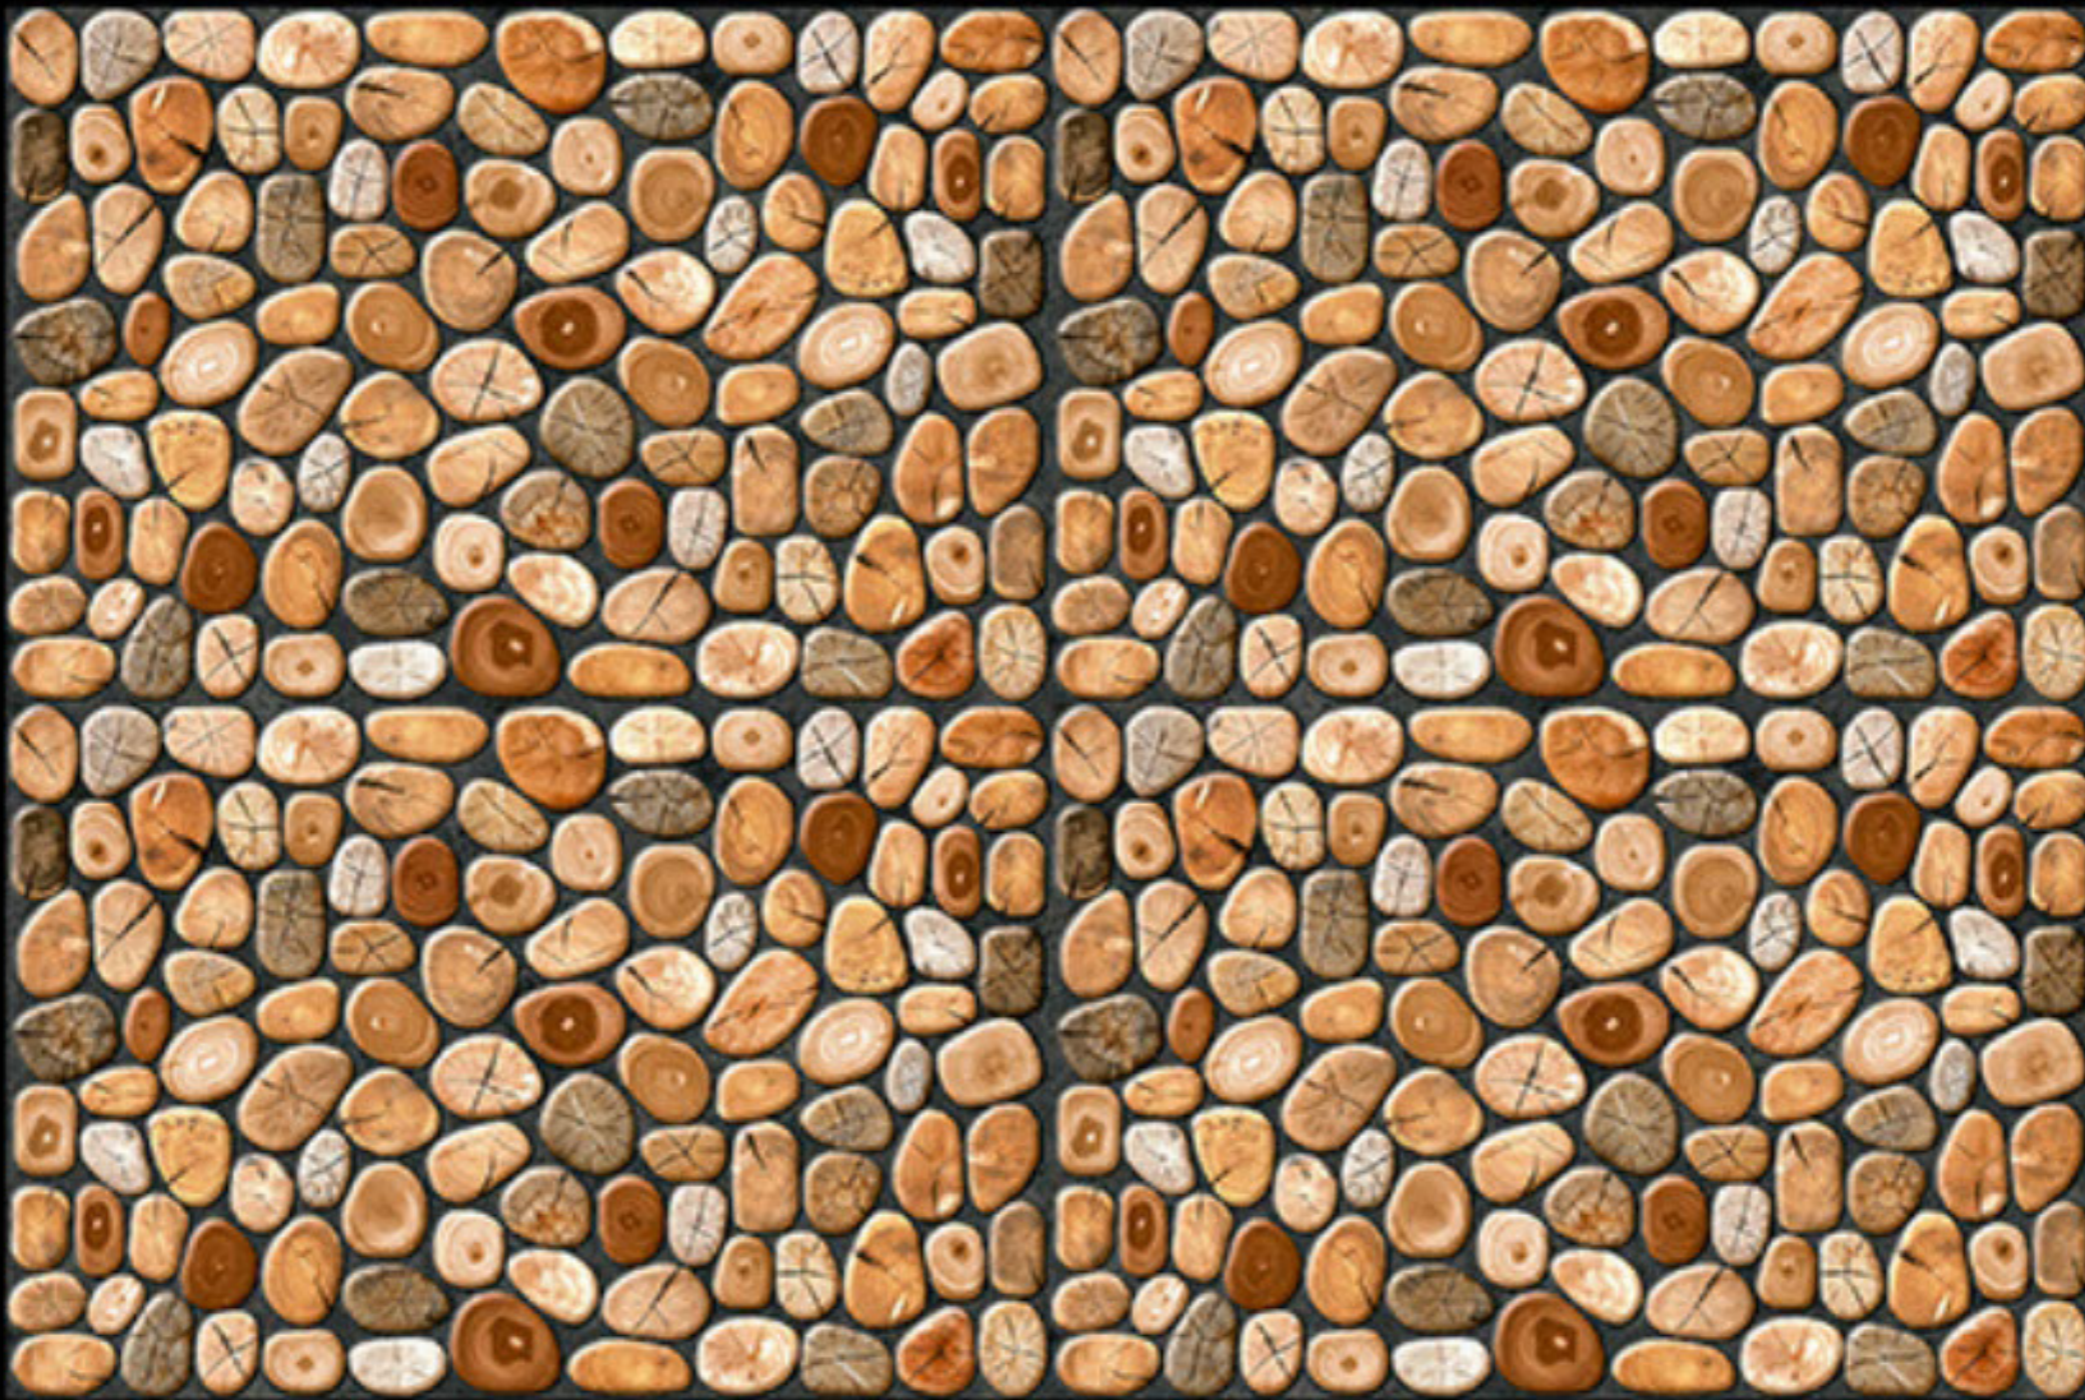

300 X 450 MM
300 MM
DIGITAL WALL TILES

ELEVATION SERIES

GLOSSY :- EL-7241

MATT :- EL-8241

300 X 450 MM
300 MM
DIGITAL WALL TILES

ELEVATION SERIES

GLOSSY :- EL-7242

MATT :- EL-8242