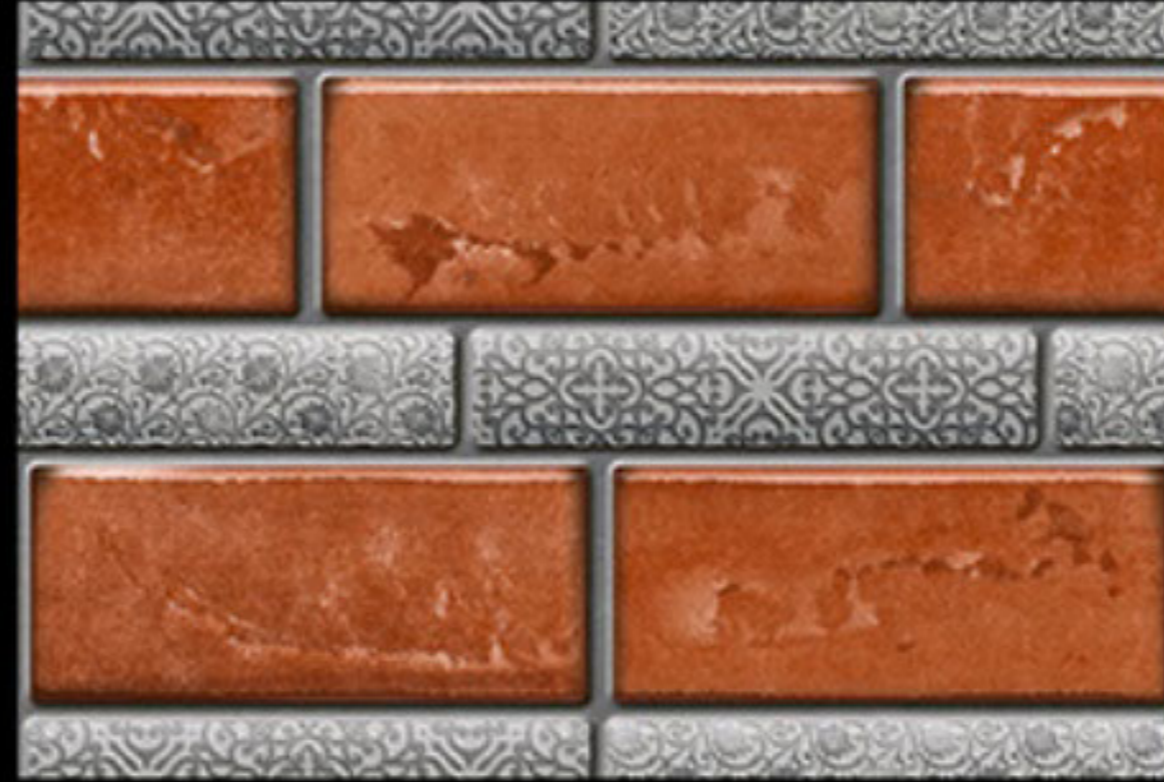

300 X 450 MM
300 MM
DIGITAL WALL TILES

ELEVATION SERIES

GLOSSY :- EL-7247 (R)

MATT :- EL-8247 (R)

300 X 450 MM
300 MM
DIGITAL WALL TILES

ELEVATION SERIES

GLOSSY :- EL-7248

MATT :- EL-8248