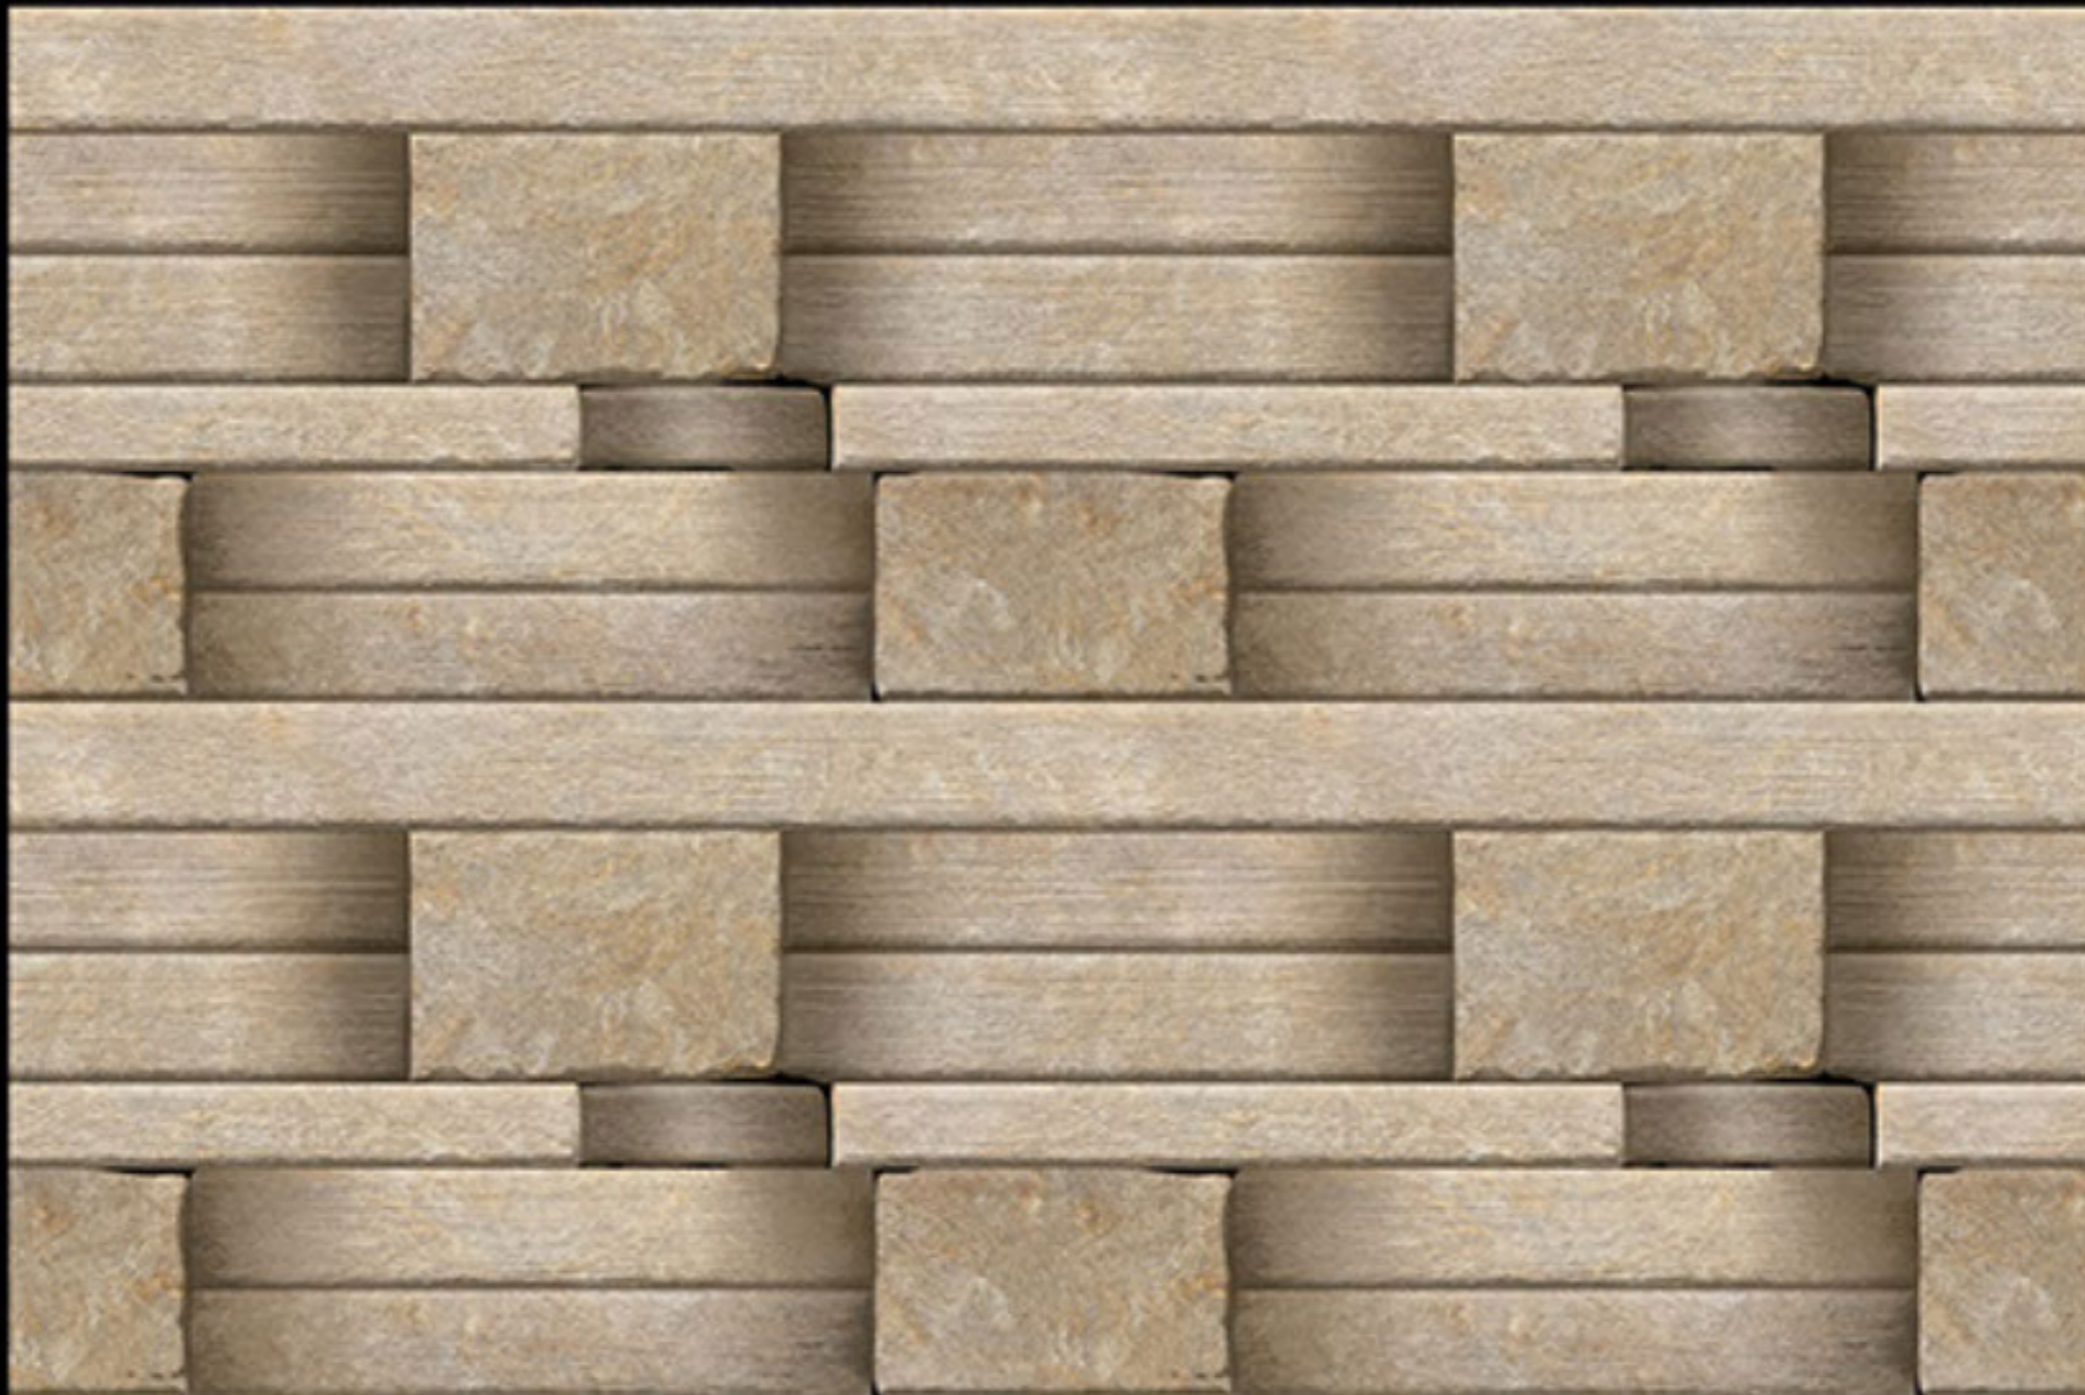

300 X 450 MM
300 MM
DIGITAL WALL TILES

ELEVATION SERIES

GLOSSY :- EL-7229

MATT :- EL-8229

300 X 450 MM
300 MM
DIGITAL WALL TILES

ELEVATION SERIES

GLOSSY :- EL-7230

MATT :- EL-8230