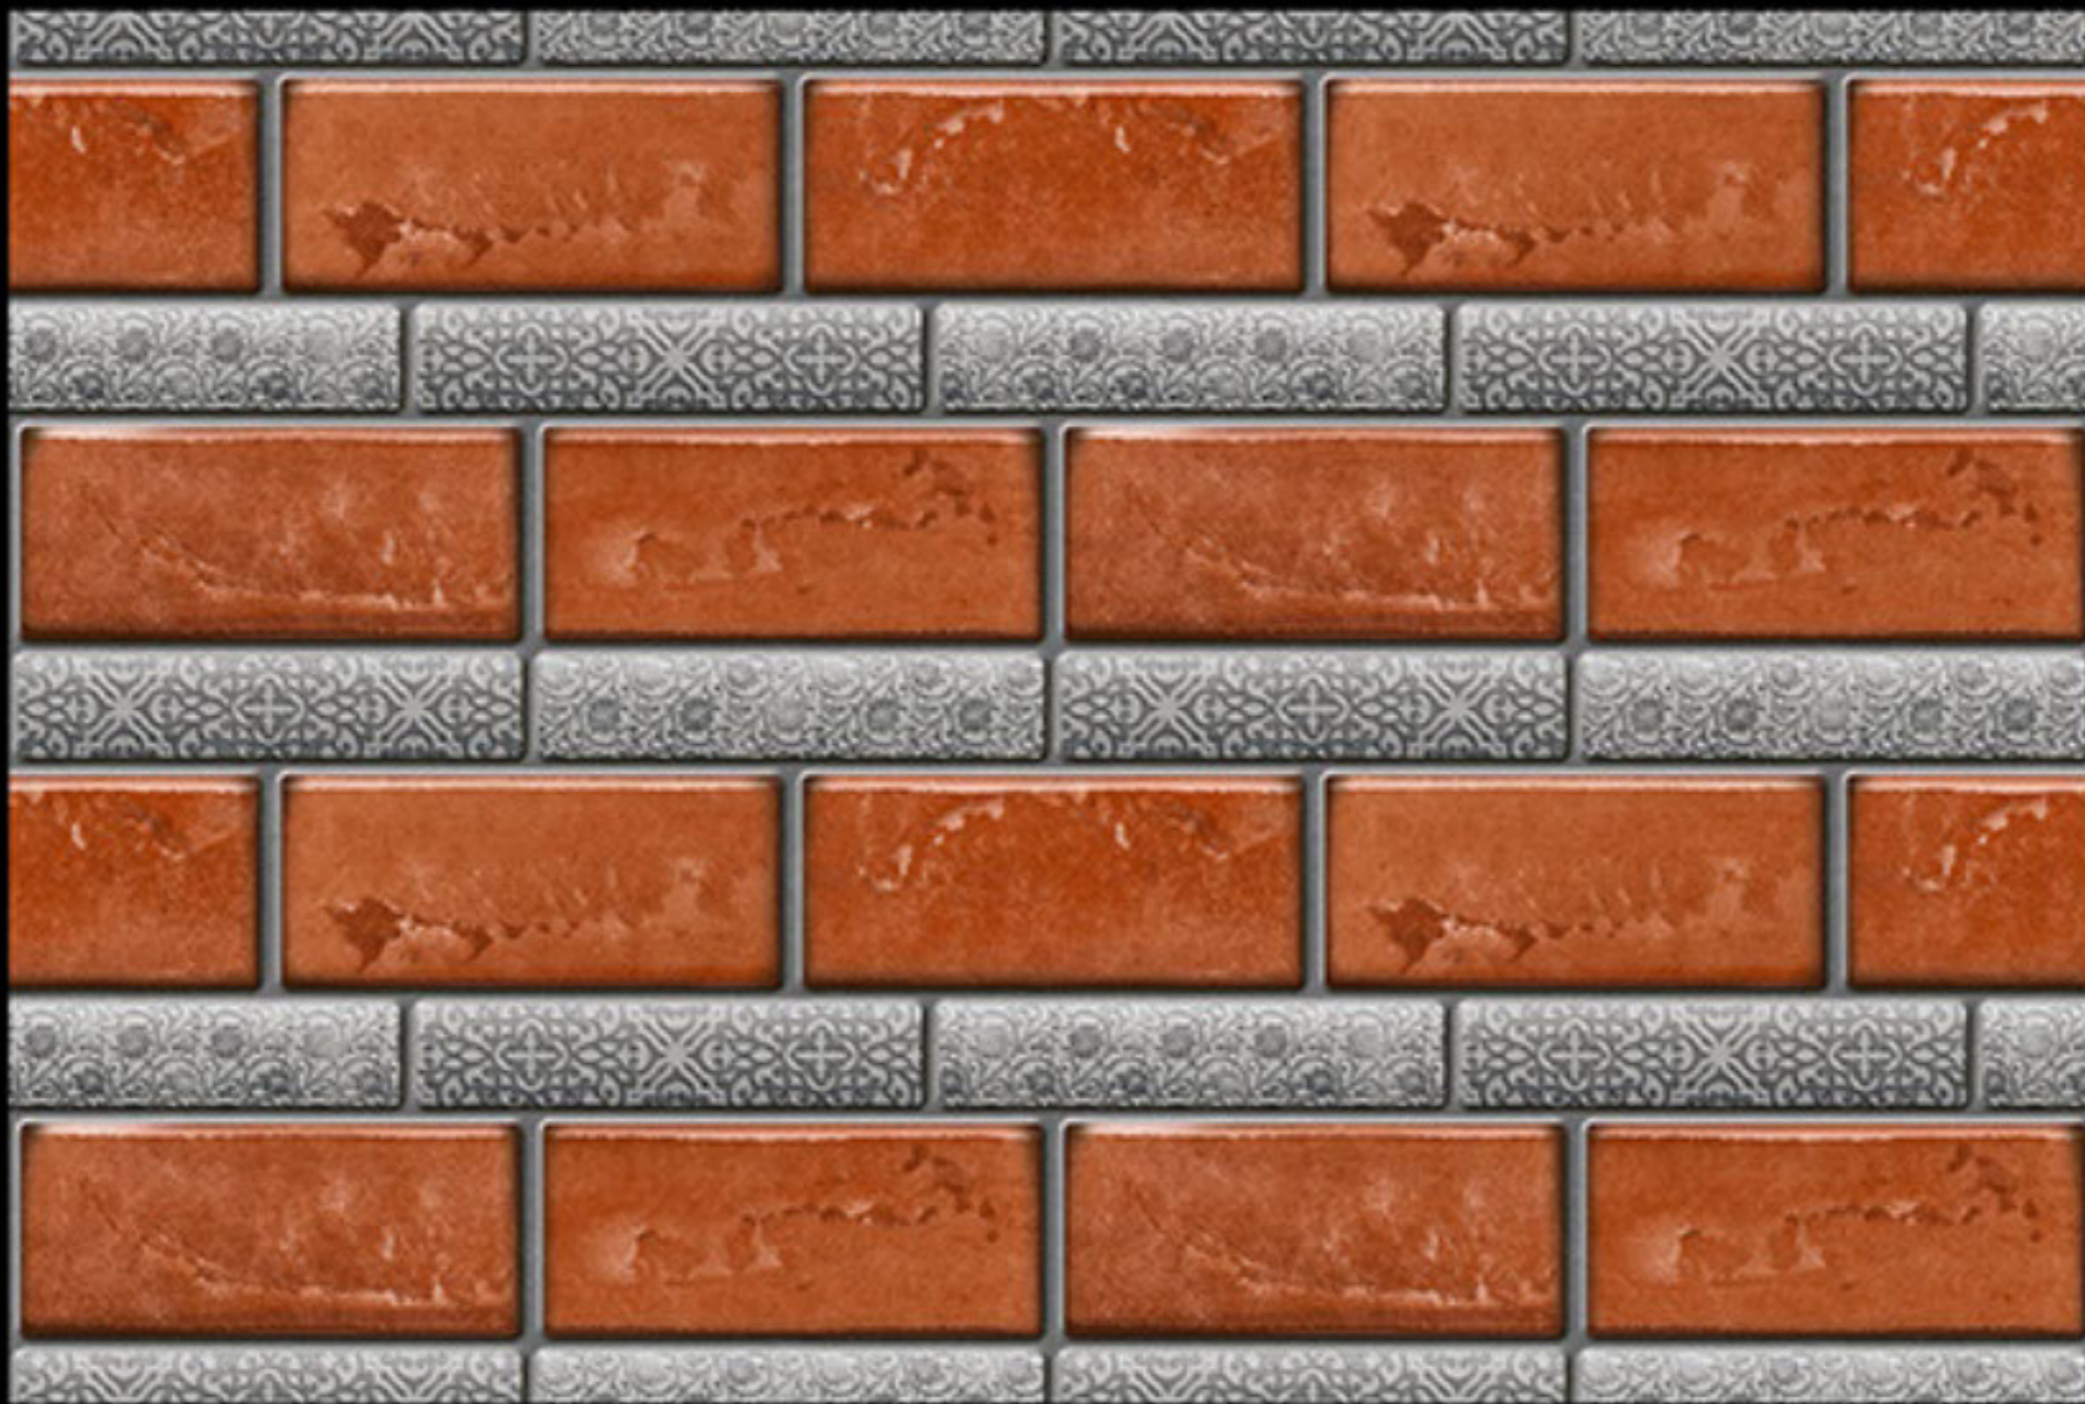

300 X 450 MM
300 MM
DIGITAL WALL TILES

ELEVATION SERIES

GLOSSY :- EL-7247 (R)

MATT :- EL-8247 (R)

300 X 450 MM
300 MM
DIGITAL WALL TILES

ELEVATION SERIES

GLOSSY :- EL-7248

MATT :- EL-8248