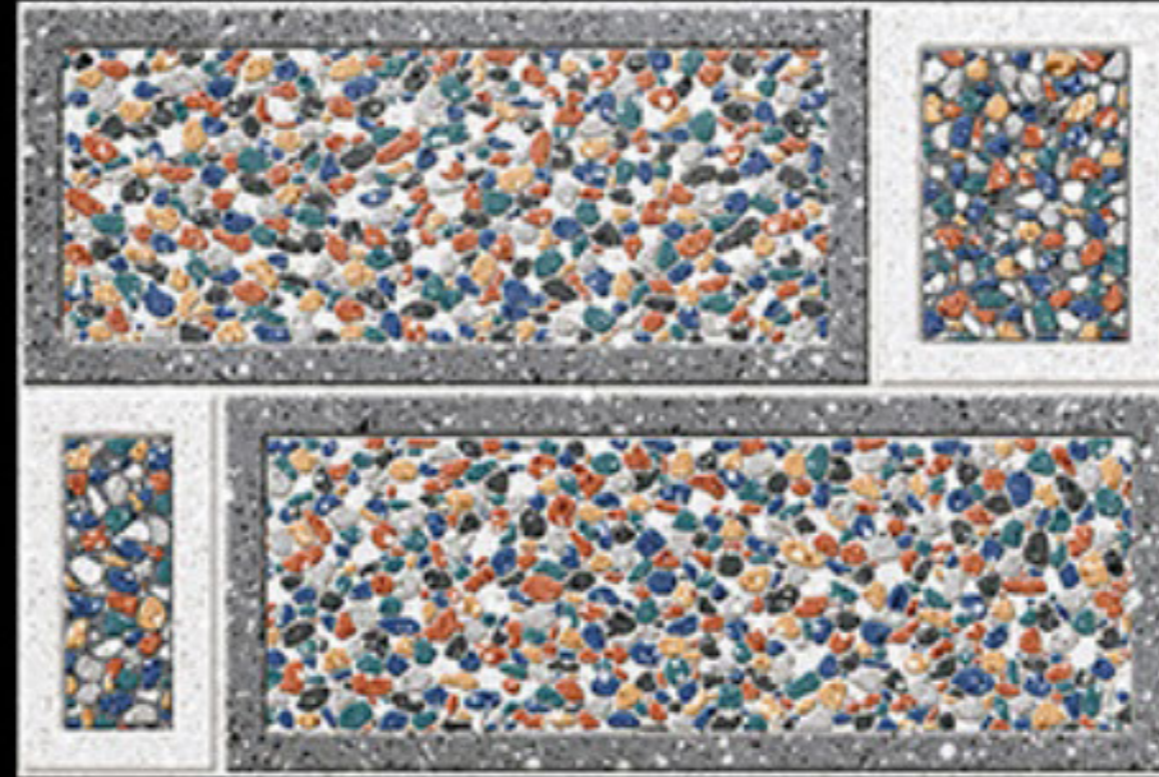

300 X 450 MM
300 MM
DIGITAL WALL TILES

ELEVATION SERIES

GLOSSY :- EL-7259

MATT :- EL-8259