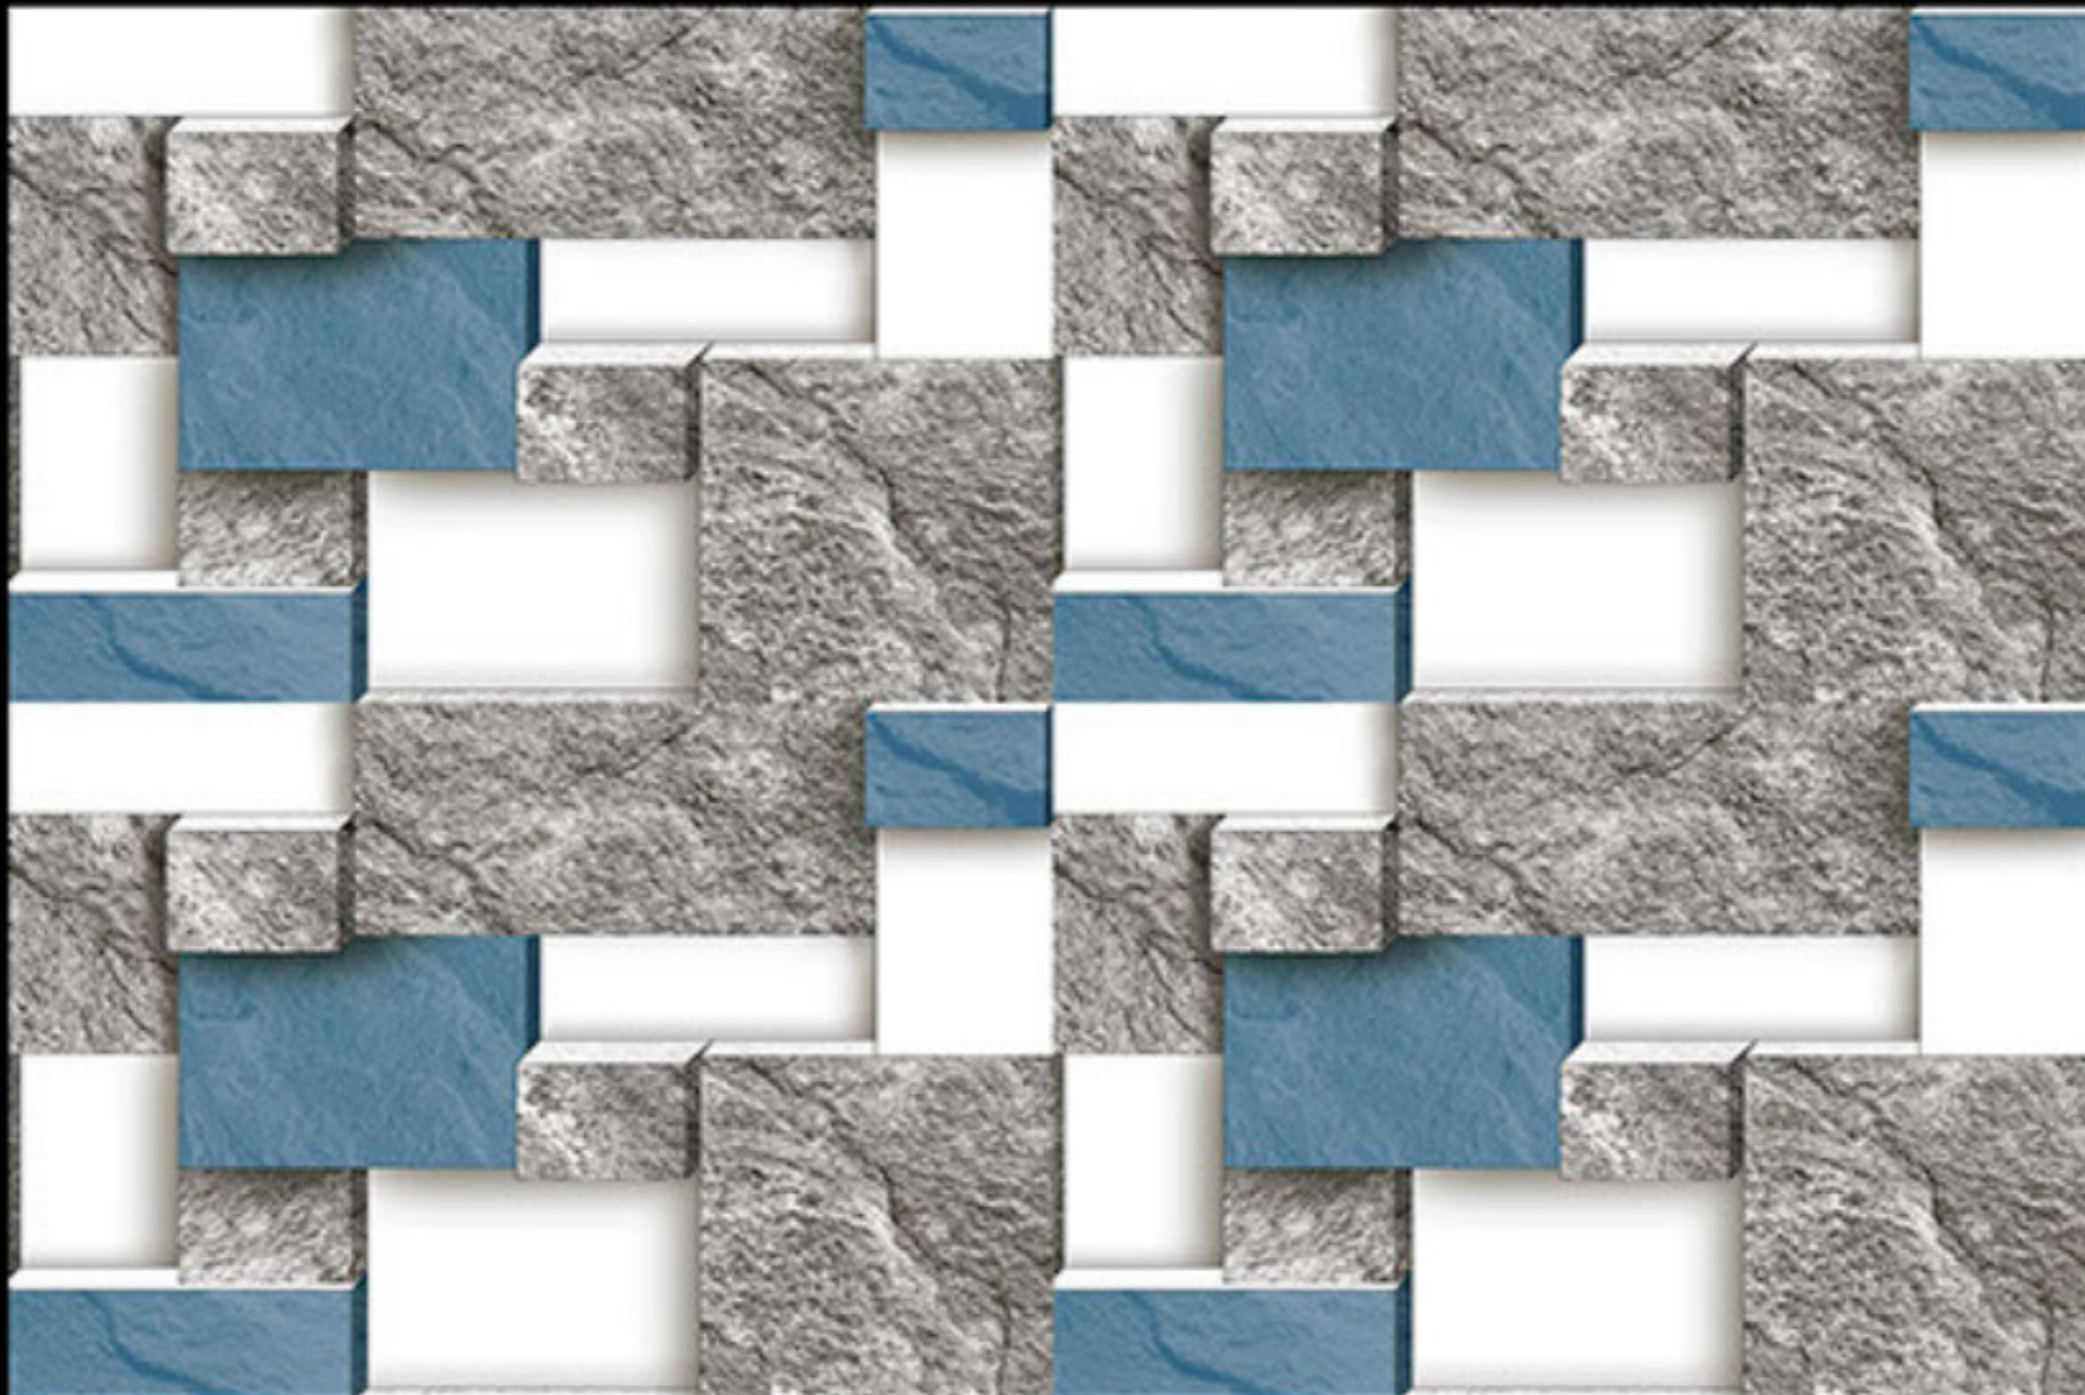

300 X 450 MM
300 MM
DIGITAL WALL TILES

ELEVATION SERIES

GLOSSY :- EL-7257

MATT :- EL-8257

300 X 450 MM
300 MM
DIGITAL WALL TILES

ELEVATION SERIES

GLOSSY :- EL-7258

MATT :- EL-8258