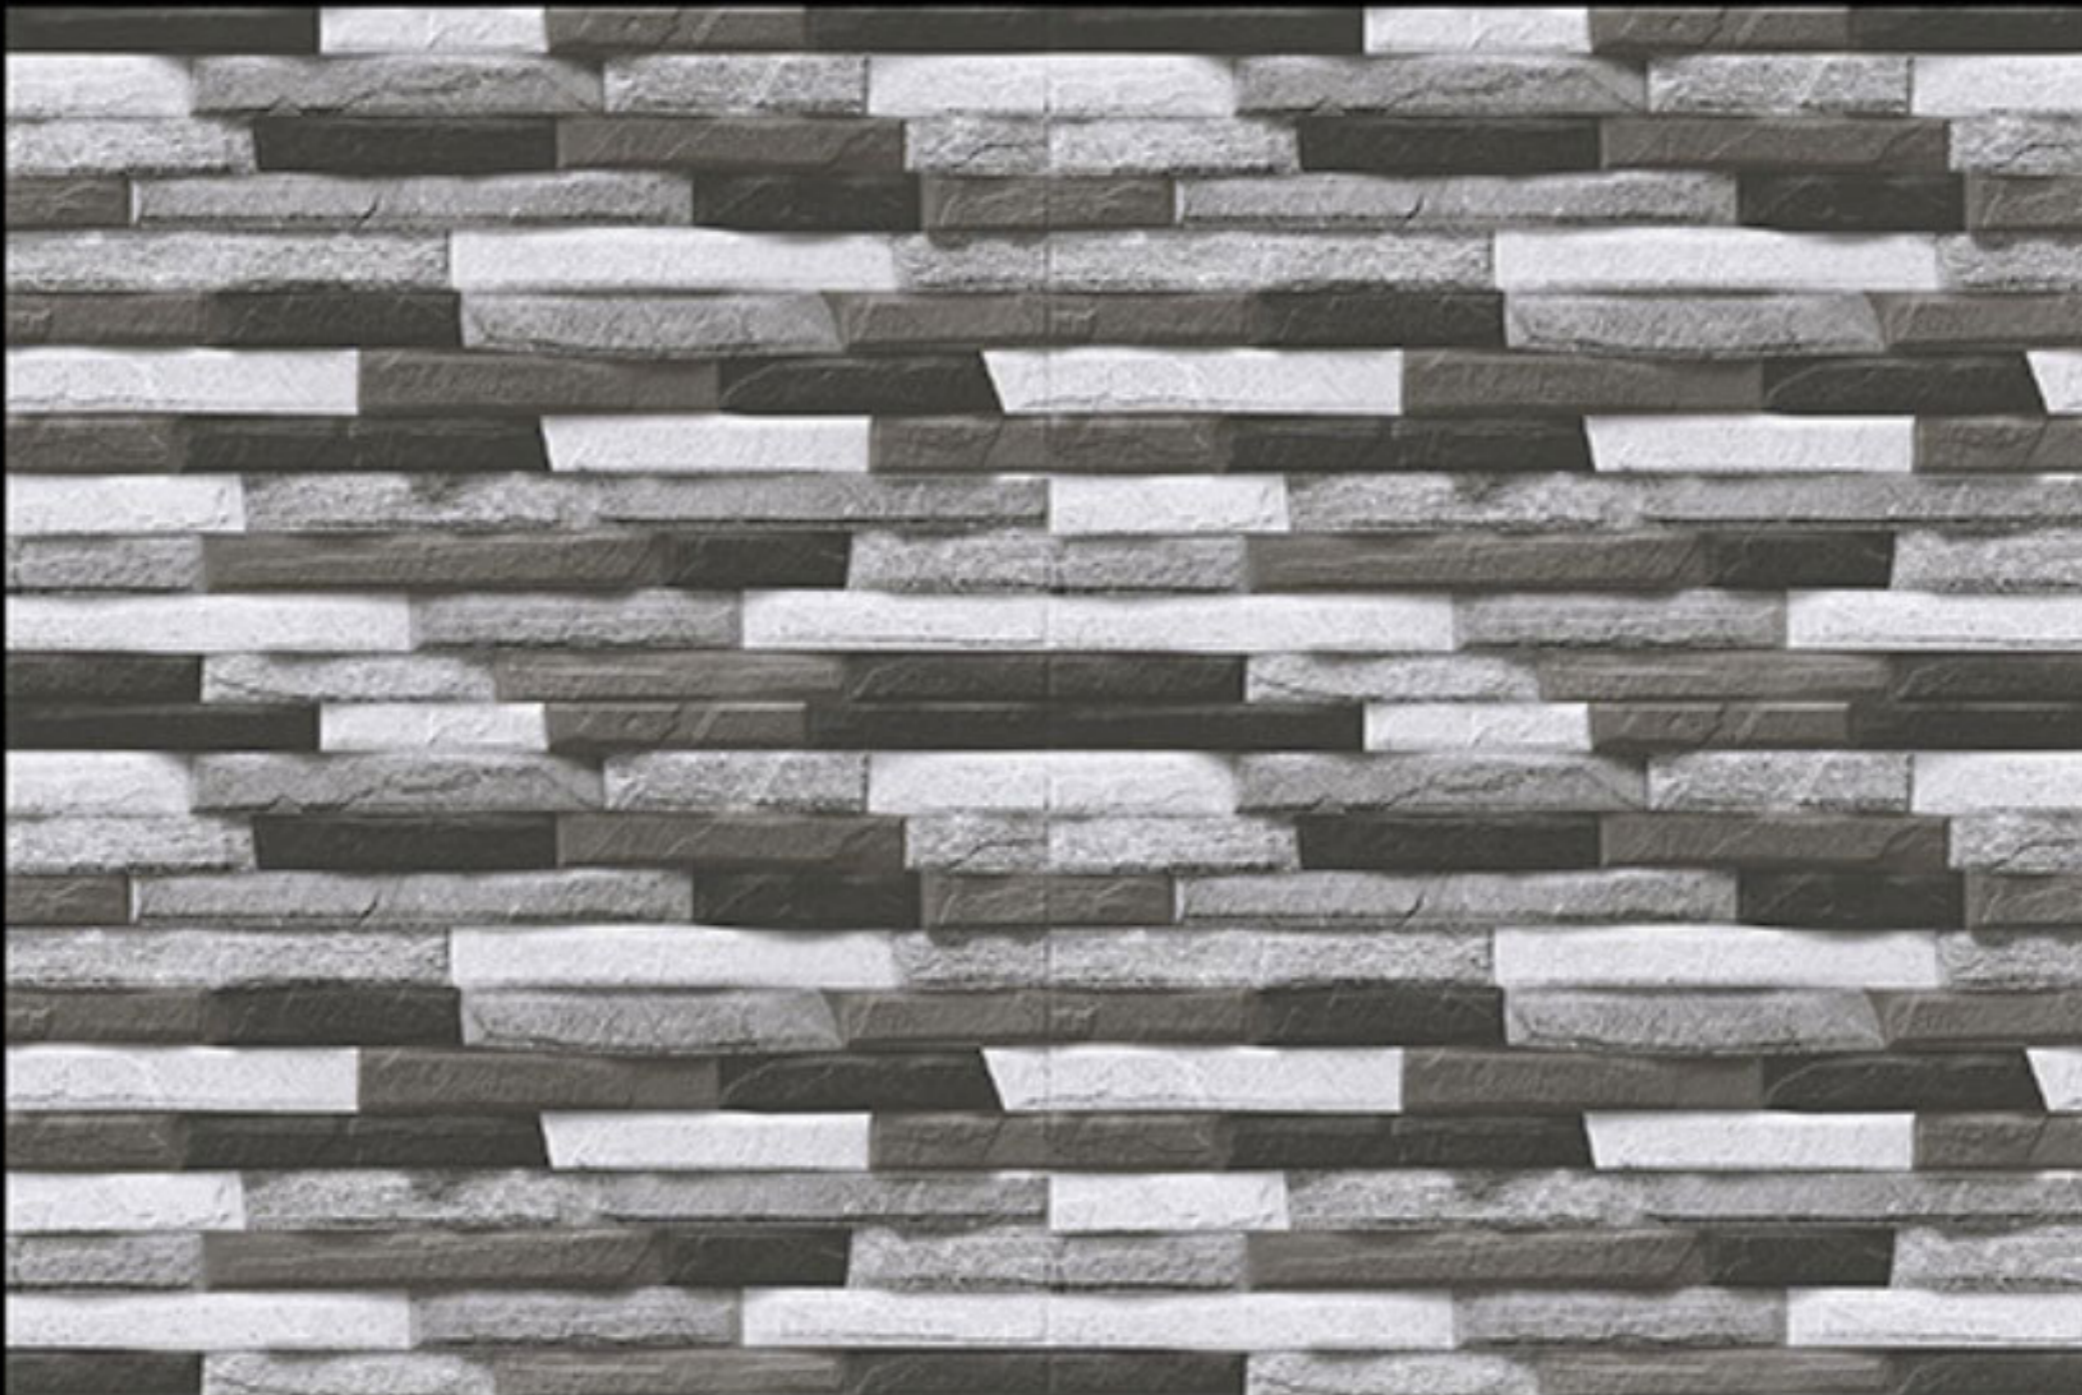

300 X 450 MM
300 MM
DIGITAL WALL TILES

ELEVATION SERIES

GLOSSY :- EL-7211

MATT :- EL-8211

300 X 450 MM
300 MM
DIGITAL WALL TILES

ELEVATION SERIES

GLOSSY :- EL-7212

MATT :- EL-8212