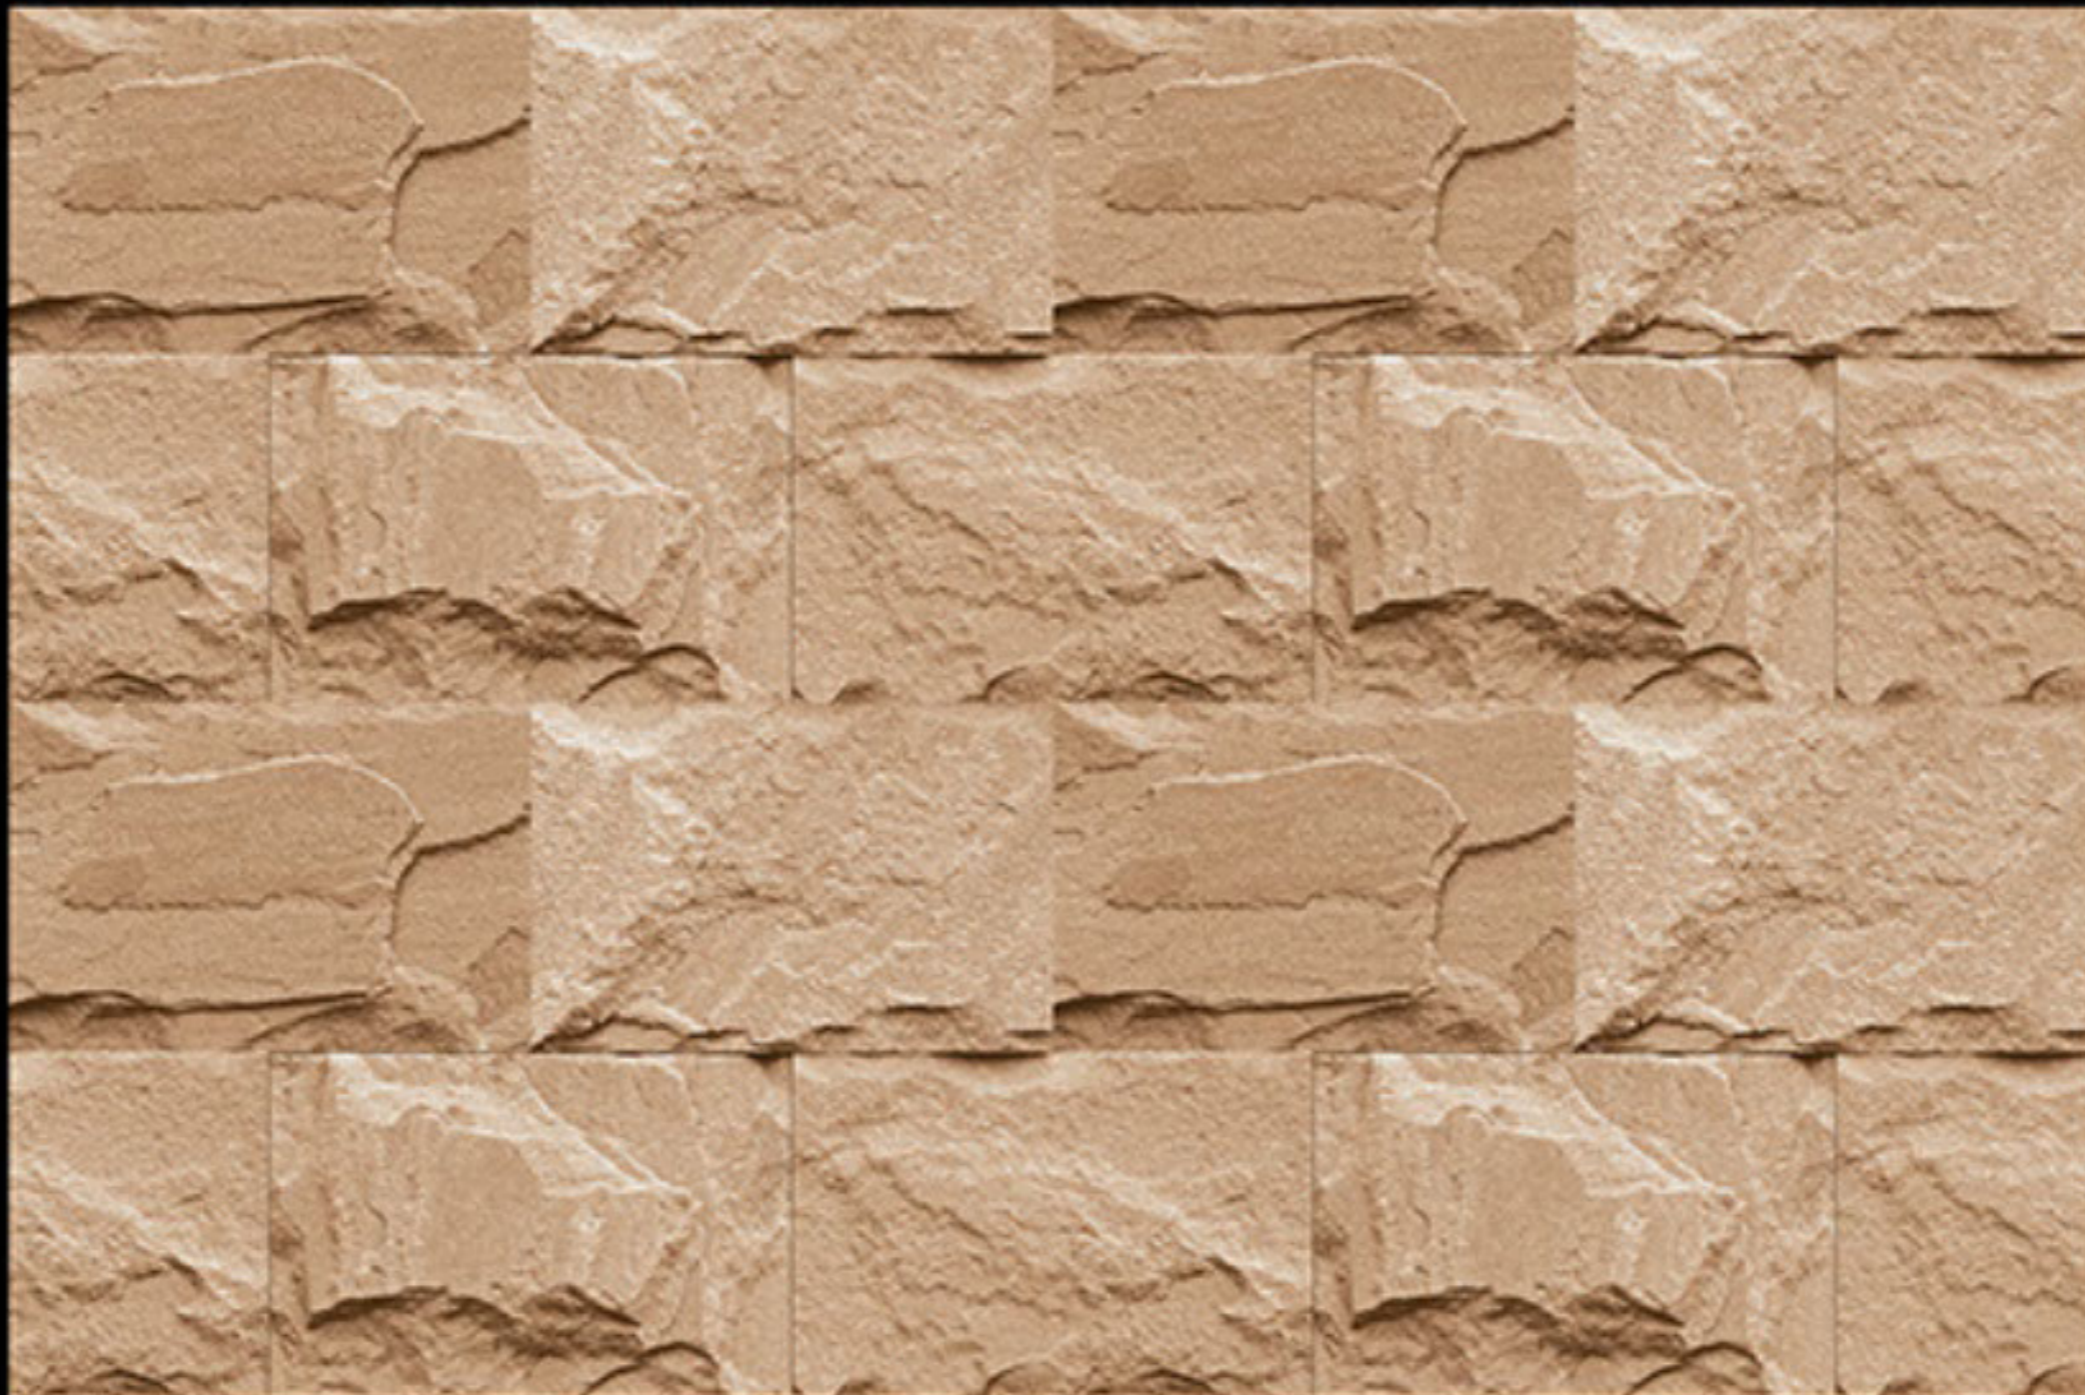

300 X 450 MM
300 MM
DIGITAL WALL TILES

ELEVATION SERIES

GLOSSY :- EL-7221

MATT :- EL-8221

300 X 450 MM
300 MM
DIGITAL WALL TILES

ELEVATION SERIES

GLOSSY :- EL-7222

MATT :- EL-8222