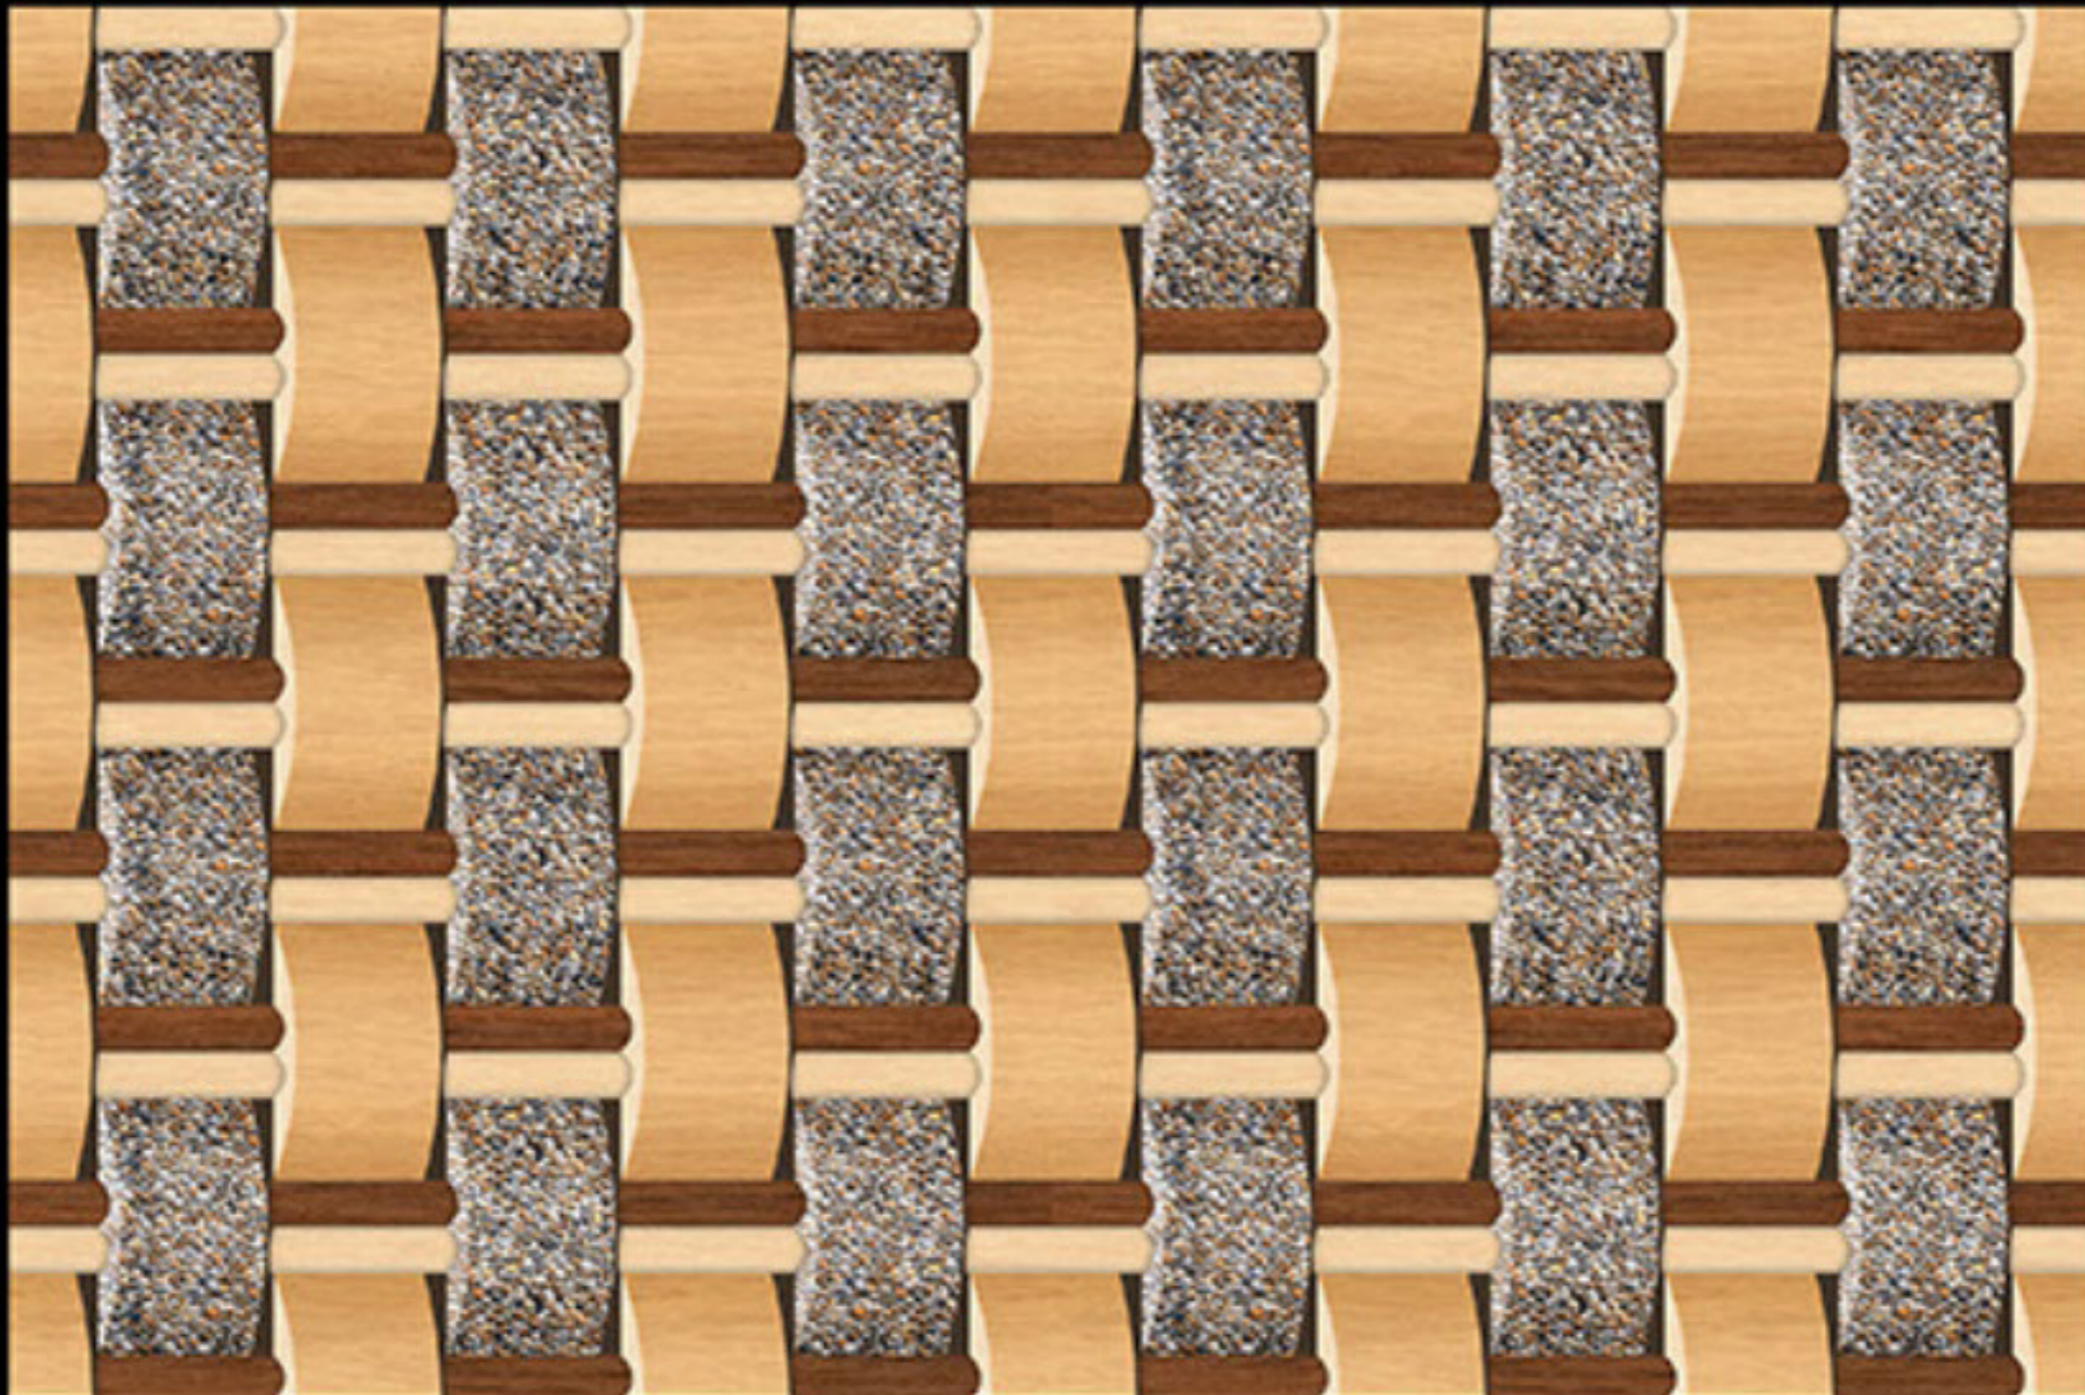

300 X 450 MM
300 MM
DIGITAL WALL TILES

ELEVATION SERIES

GLOSSY :- EL-7259

MATT :- EL-8259

300 X 450 MM
300 MM
DIGITAL WALL TILES

ELEVATION SERIES

GLOSSY :- EL-7260

MATT :- EL-8260