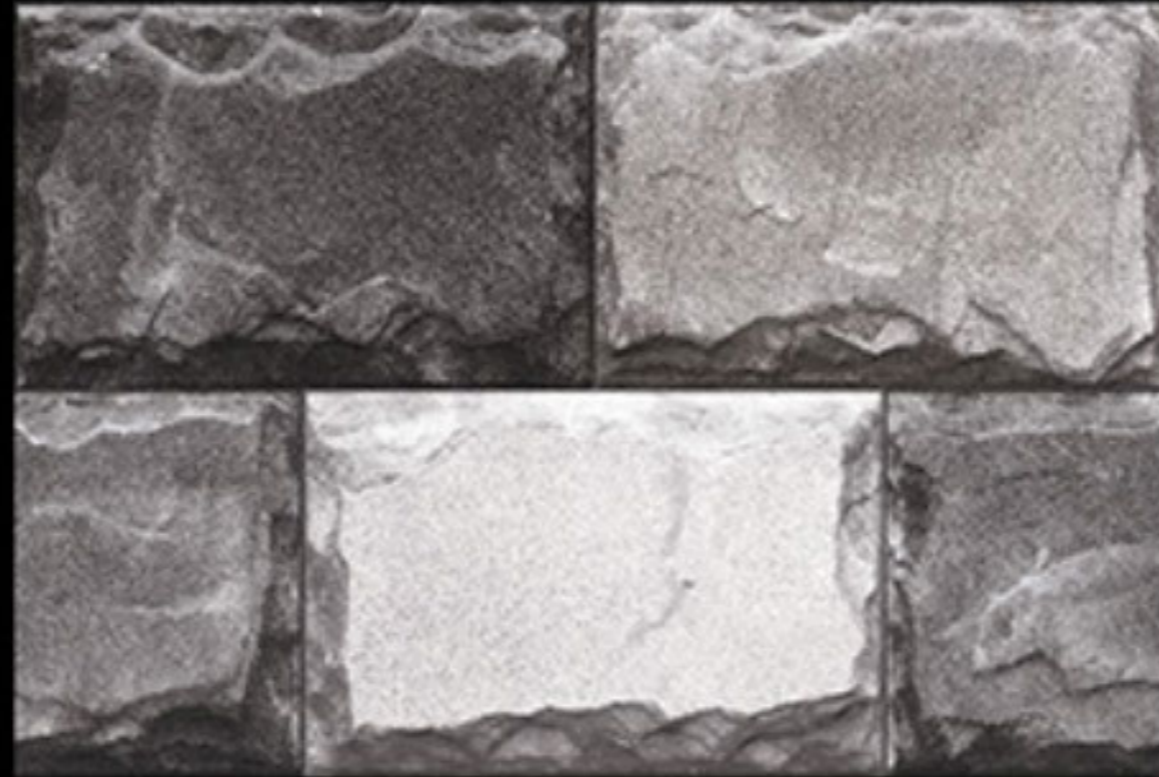

300 X 450 MM
300 MM
DIGITAL WALL TILES

ELEVATION SERIES

GLOSSY :- EL-7215 (R)

MATT :- EL-8215 (R)

300 X 450 MM
300 MM
DIGITAL WALL TILES

ELEVATION SERIES

GLOSSY :- EL-7216

MATT :- EL-8216