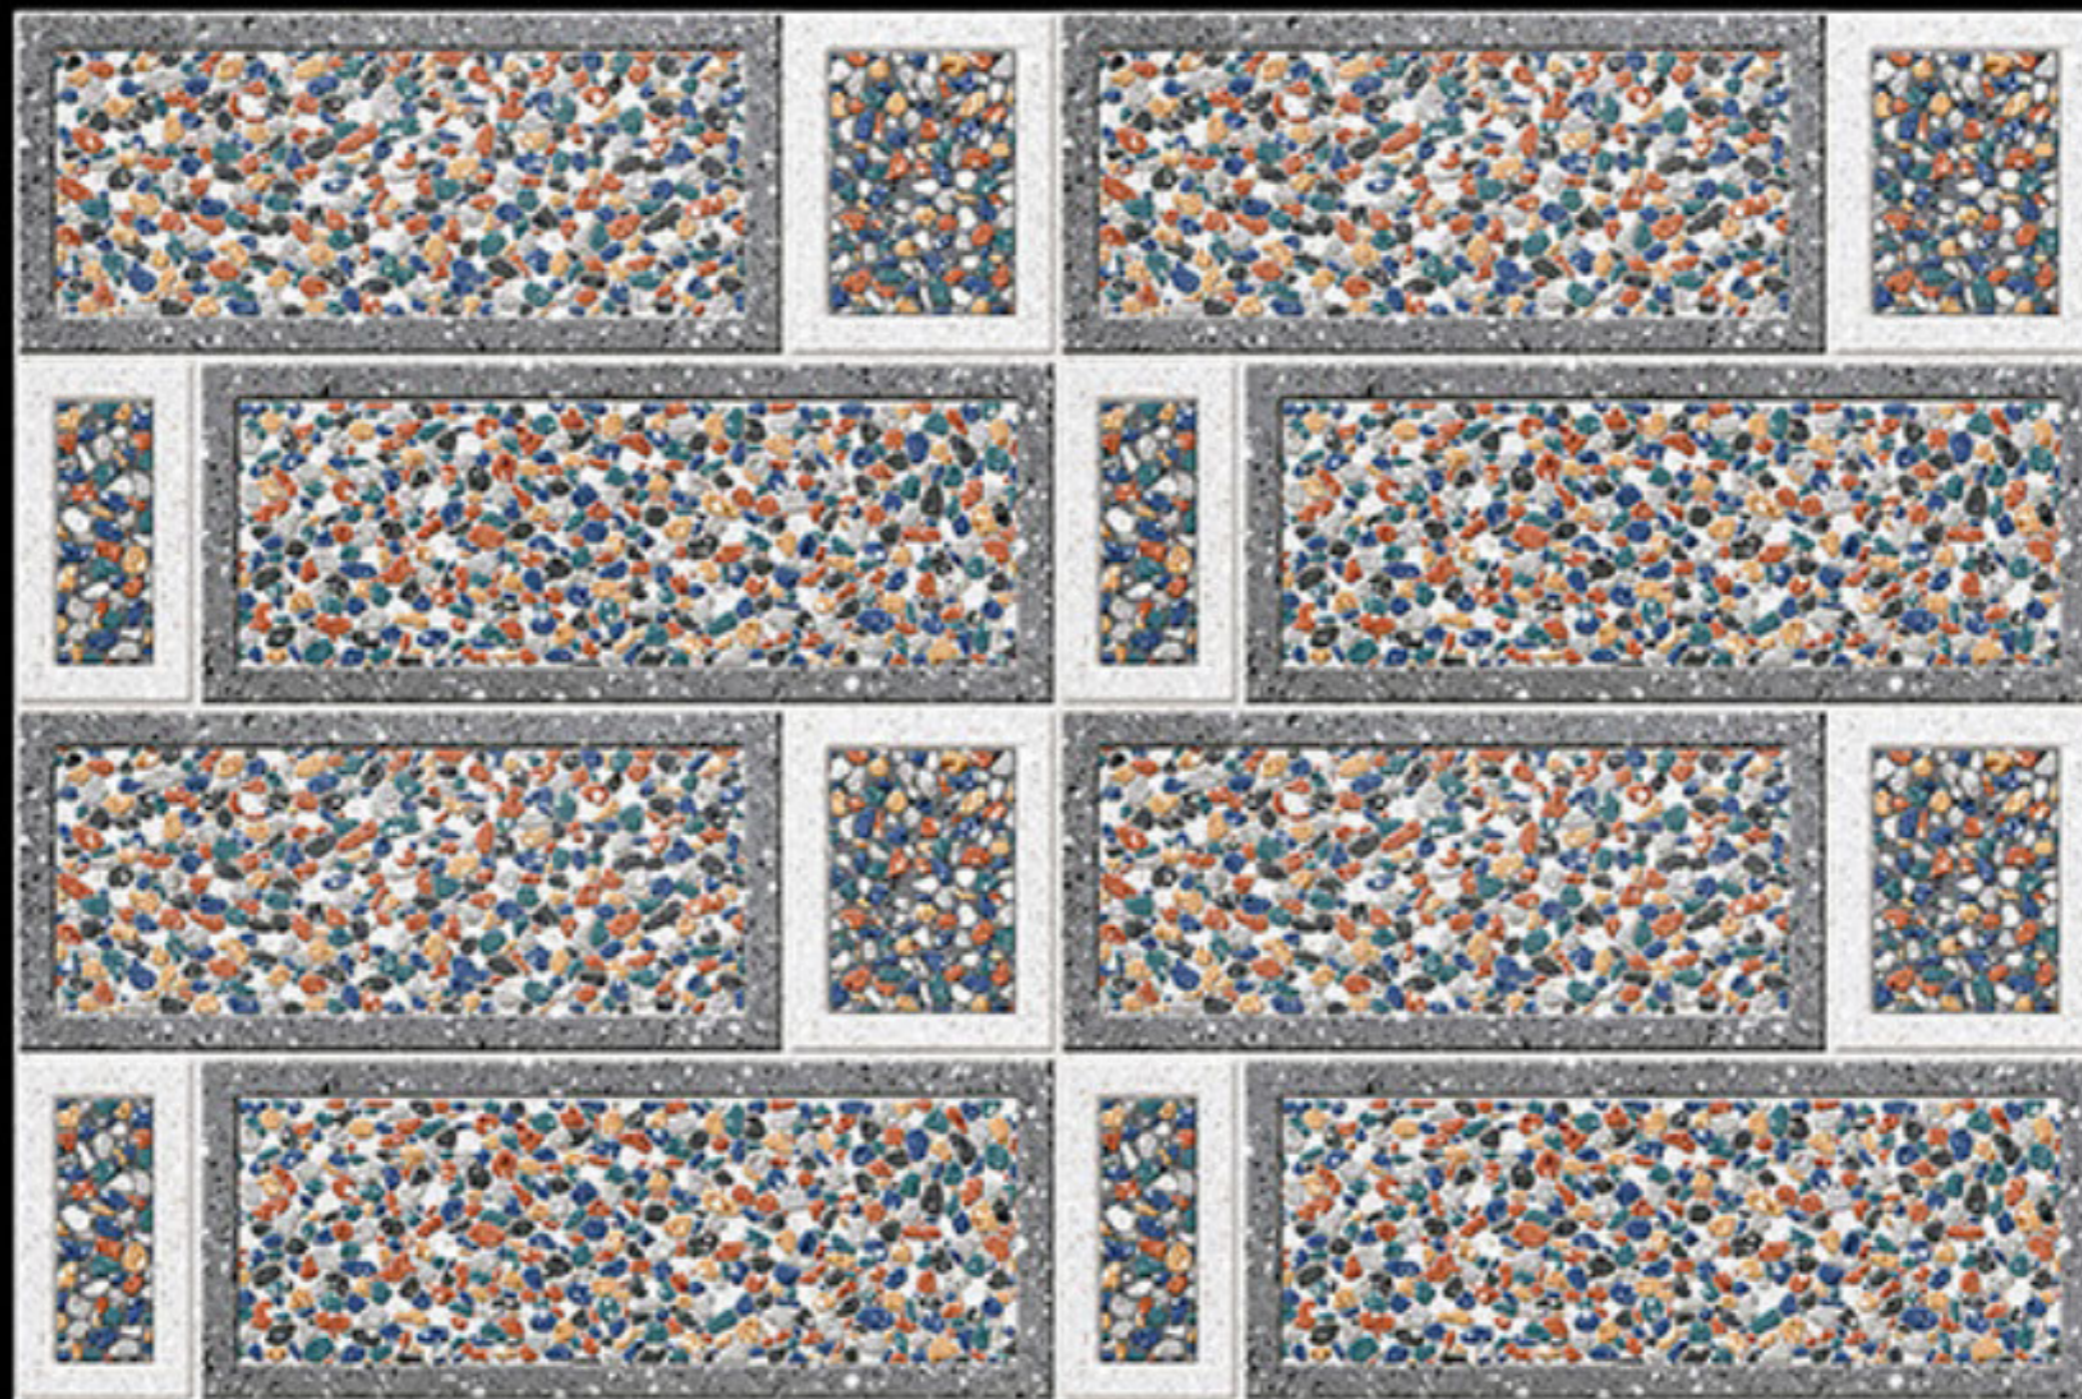

300 X 450 MM
300 MM
DIGITAL WALL TILES

ELEVATION SERIES

GLOSSY :- EL-7259

MATT :- EL-8259