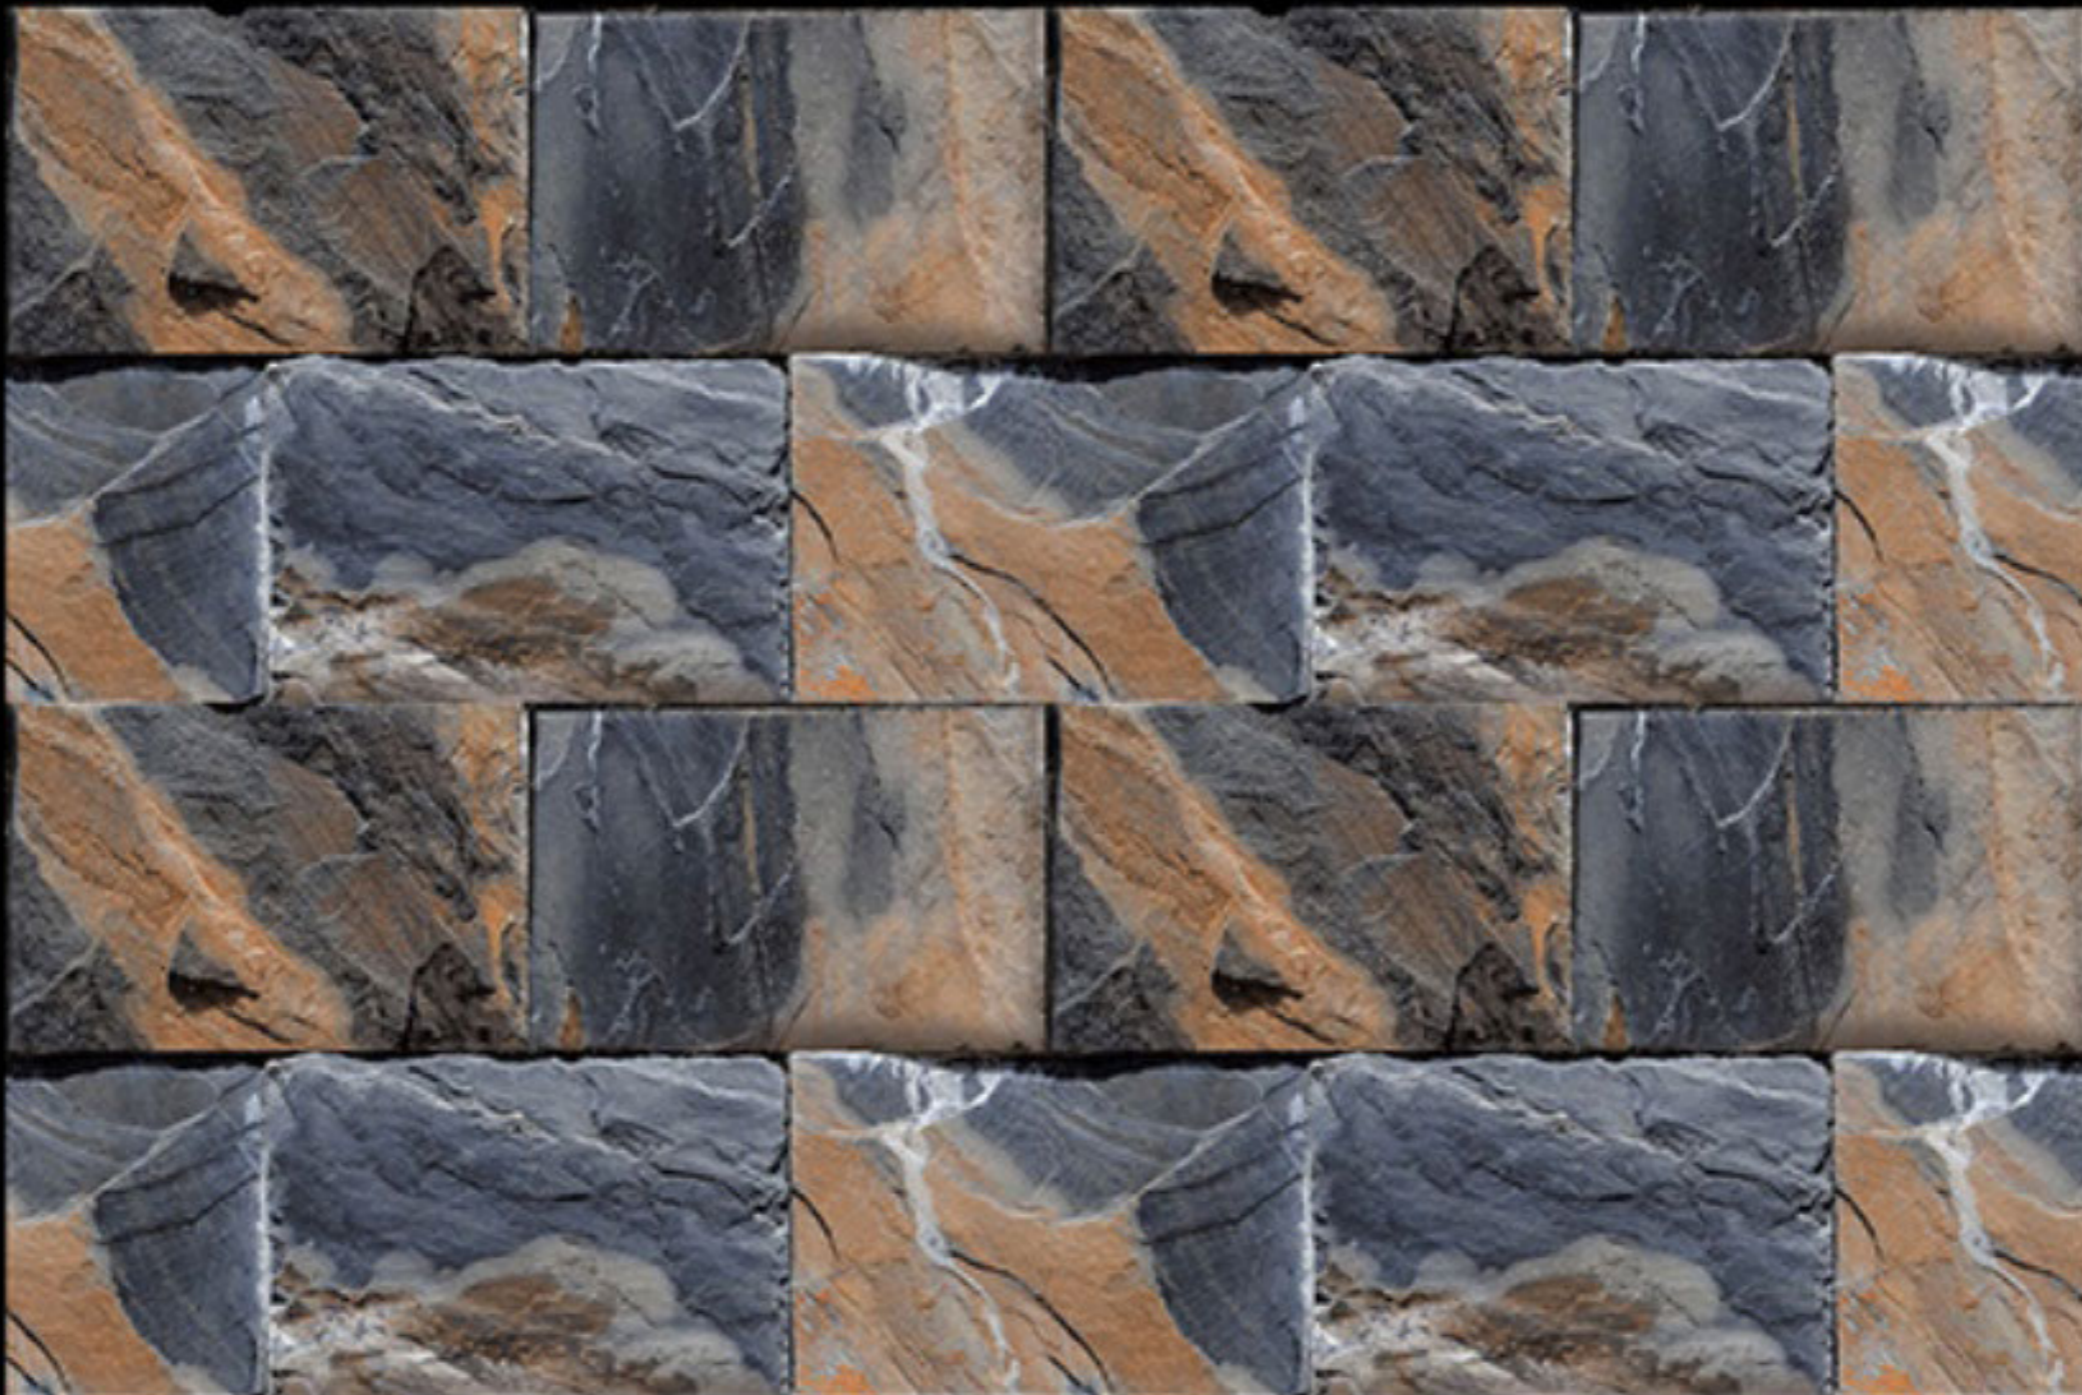

300 X 450 MM
300 MM
DIGITAL WALL TILES

ELEVATION SERIES

GLOSSY :- EL-7225

MATT :- EL-8225