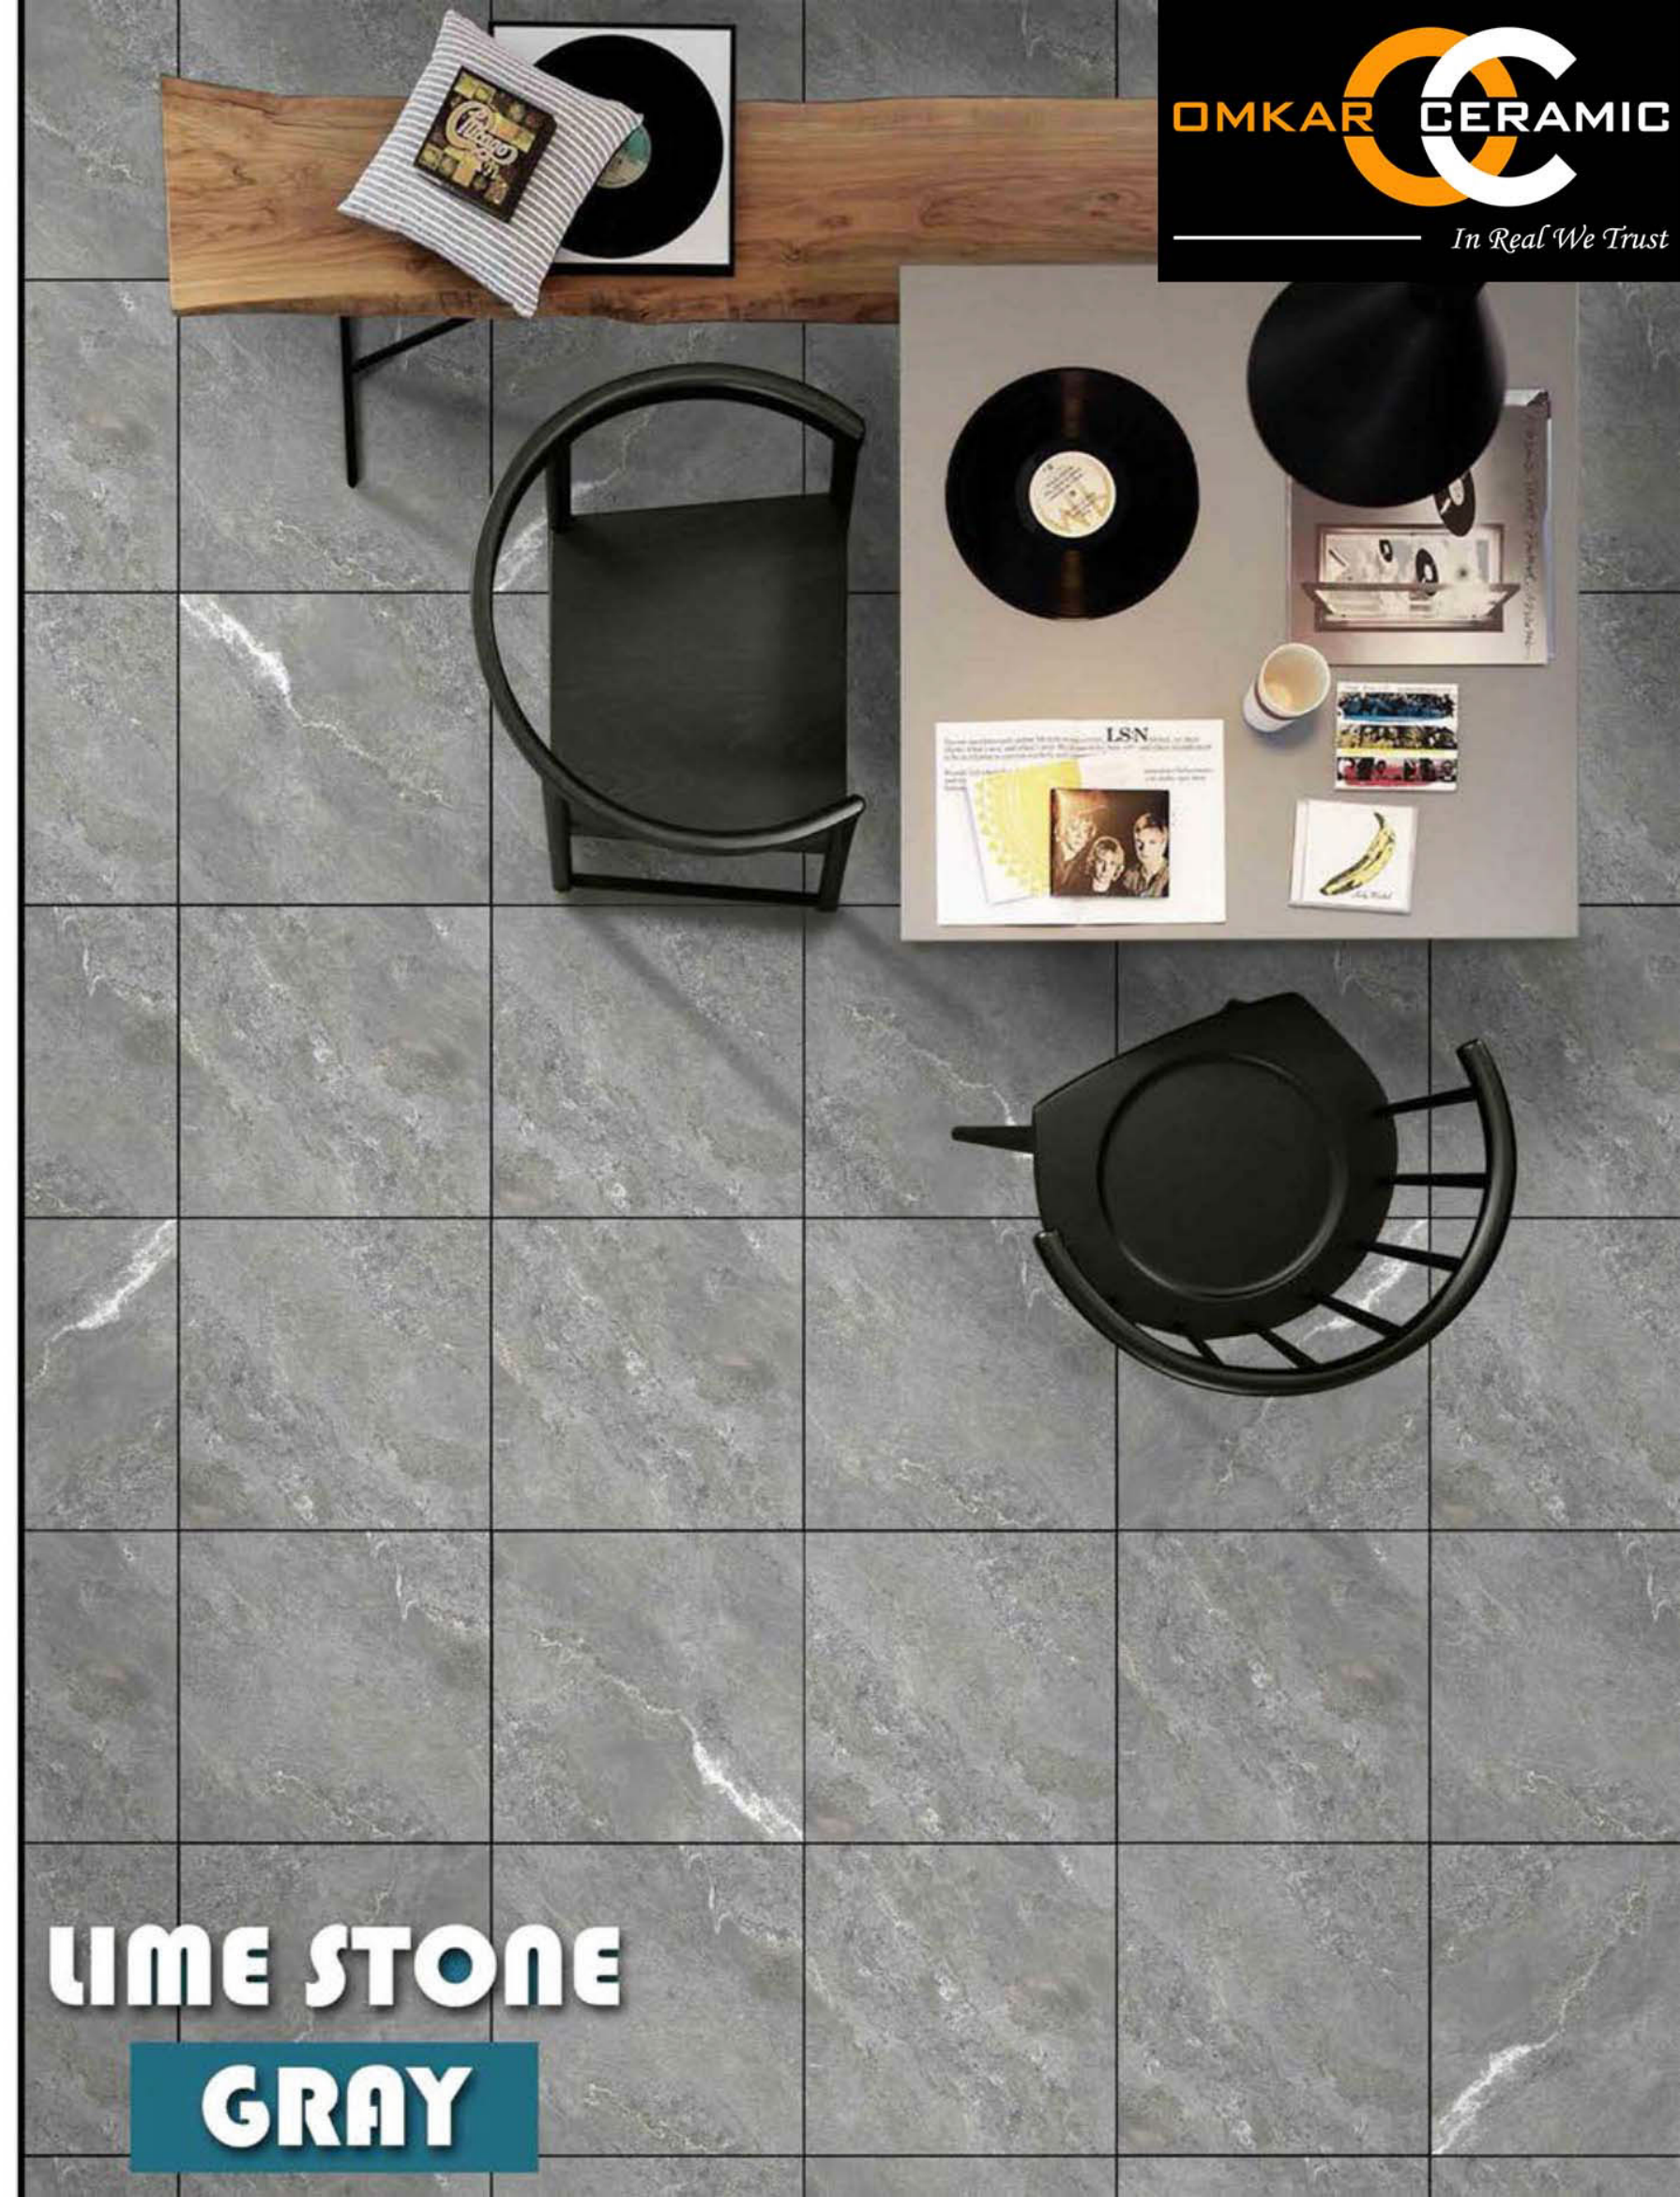

STONE FIRE
BROWN

300
X
300
PARKING TILES

LIME STONE GRAY 01

LIME STONE GRAY 02

LIME STONE GRAY 03

LIME STONE GRAY 04

OMKAR CERAMIC
In Real We Trust

LIME STONE
GRAY