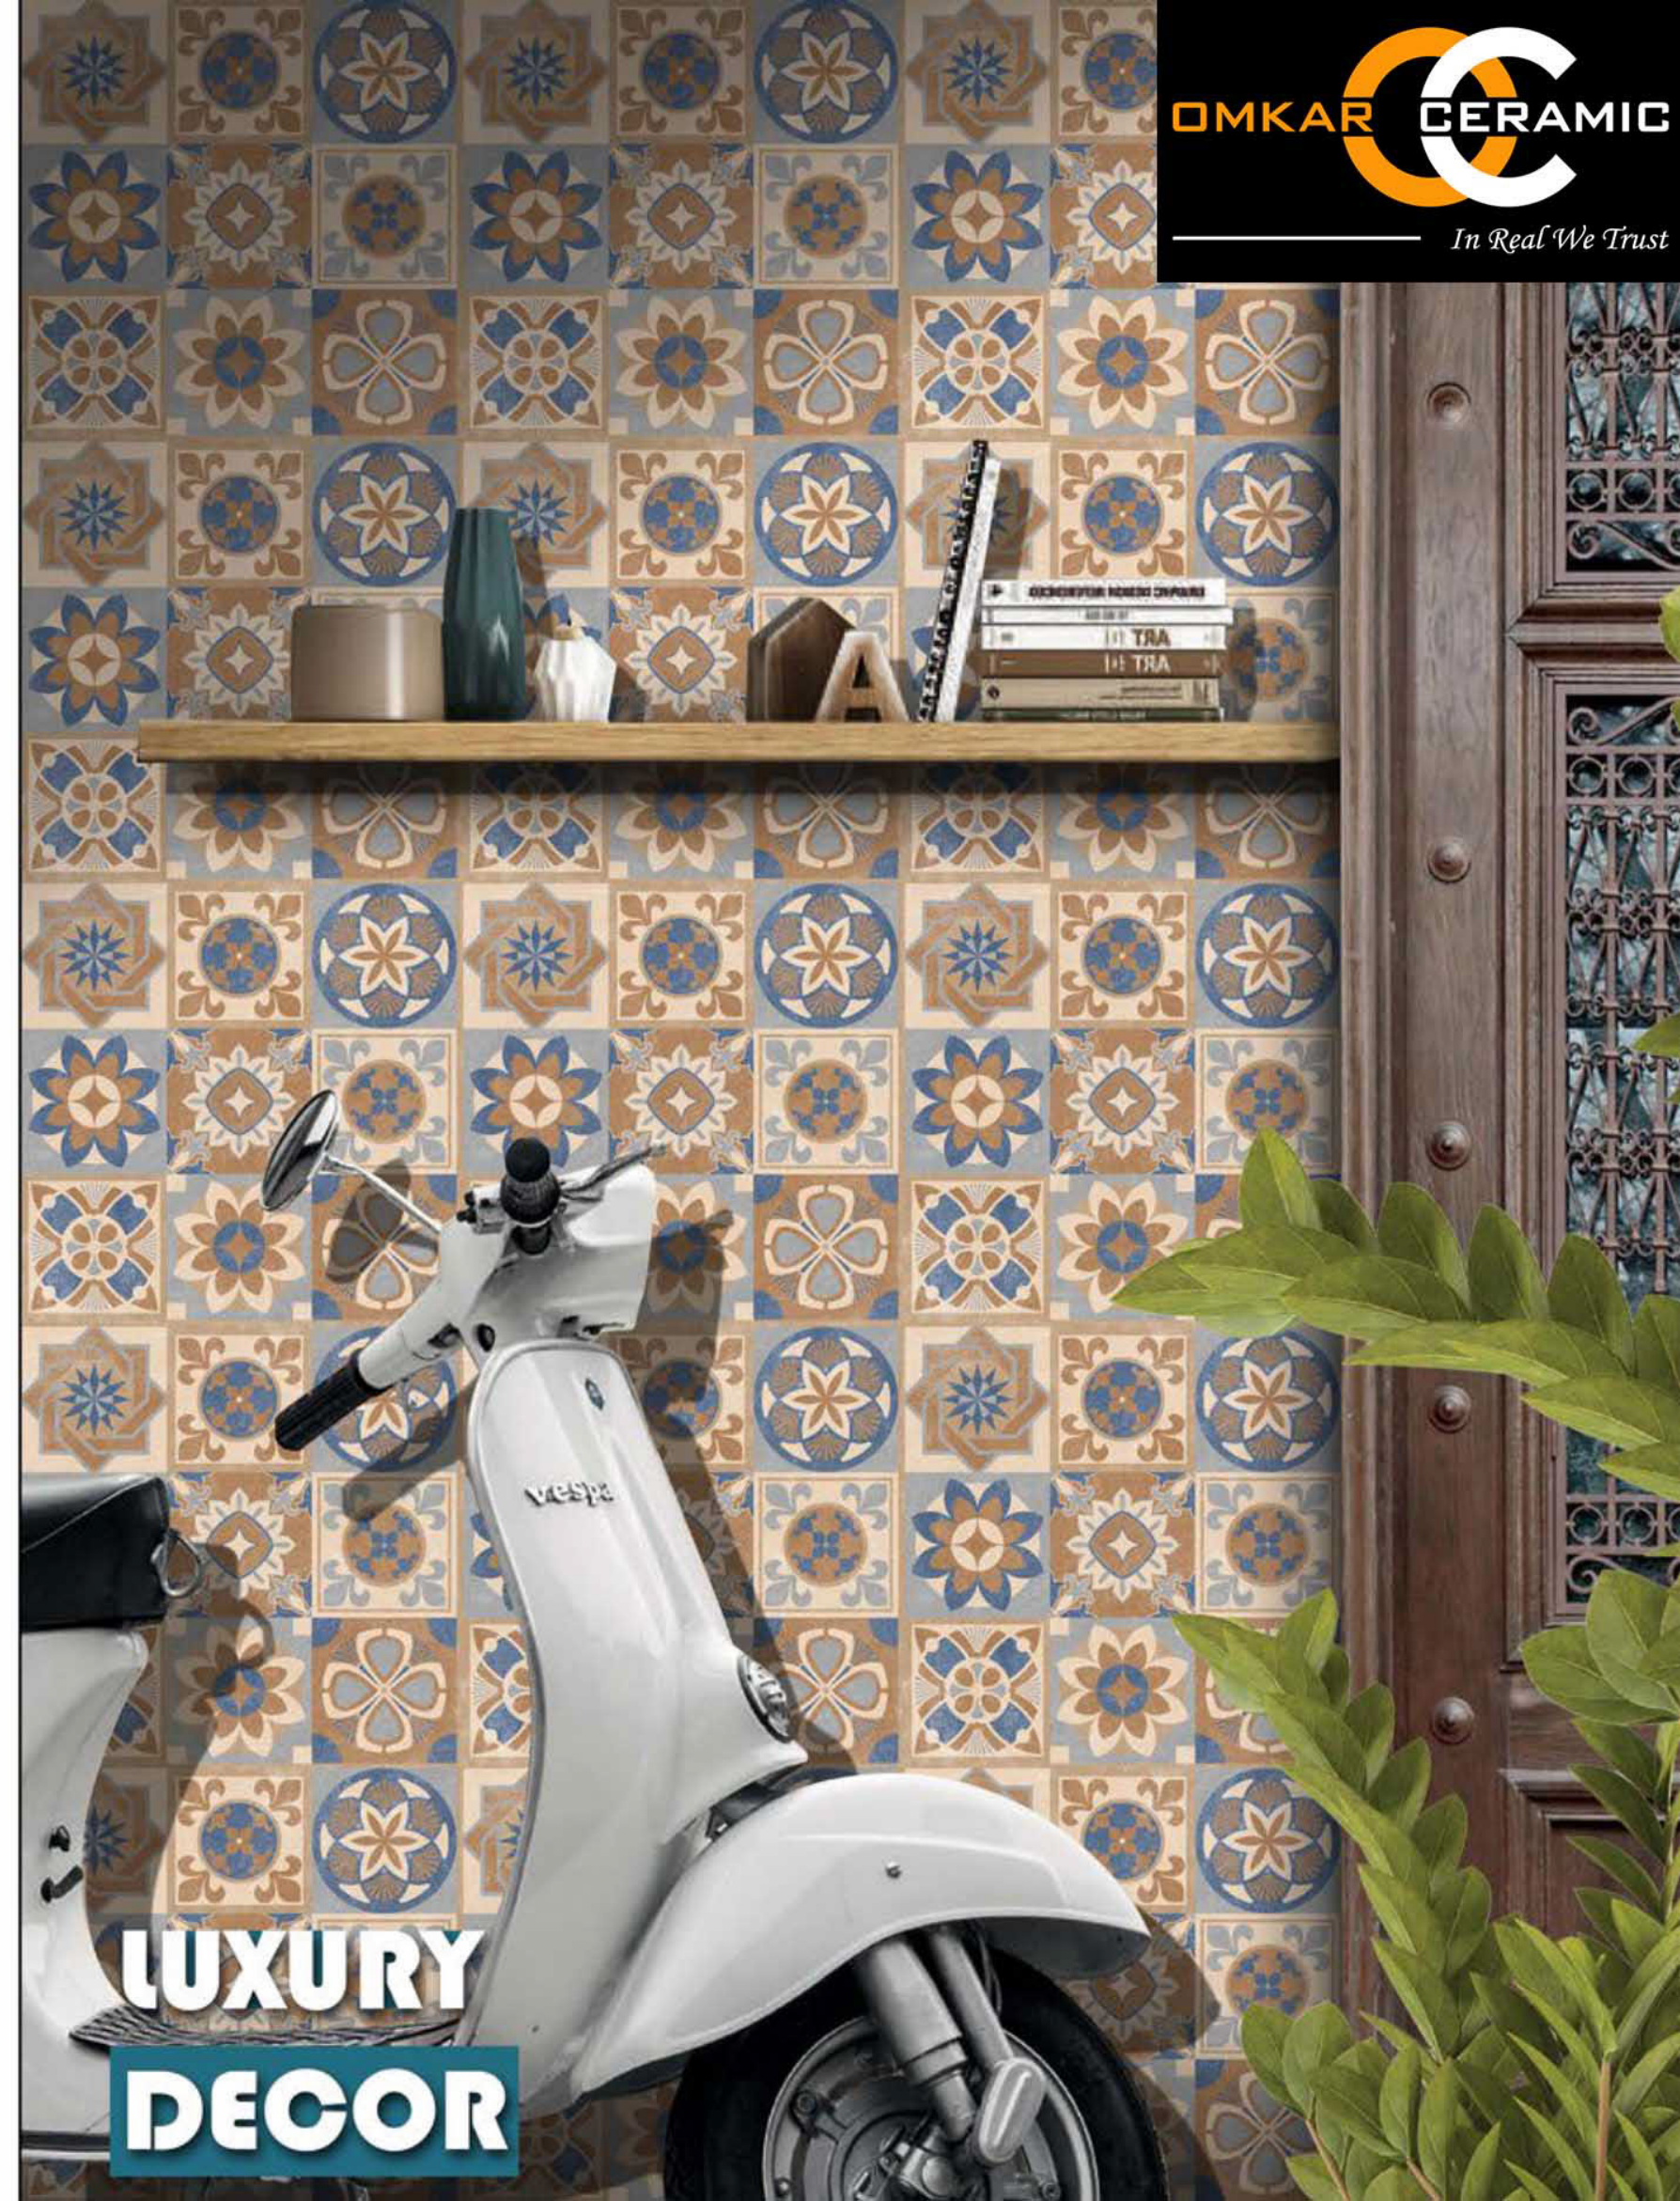

SNOW BLUE

300
X
300
PARKING TILES

LUXURY DECOR

TEXABLU DECOR

PARADOX DECOR

SAINA DECOR

LUXURY
DECOR

ROMANY DECOR 1