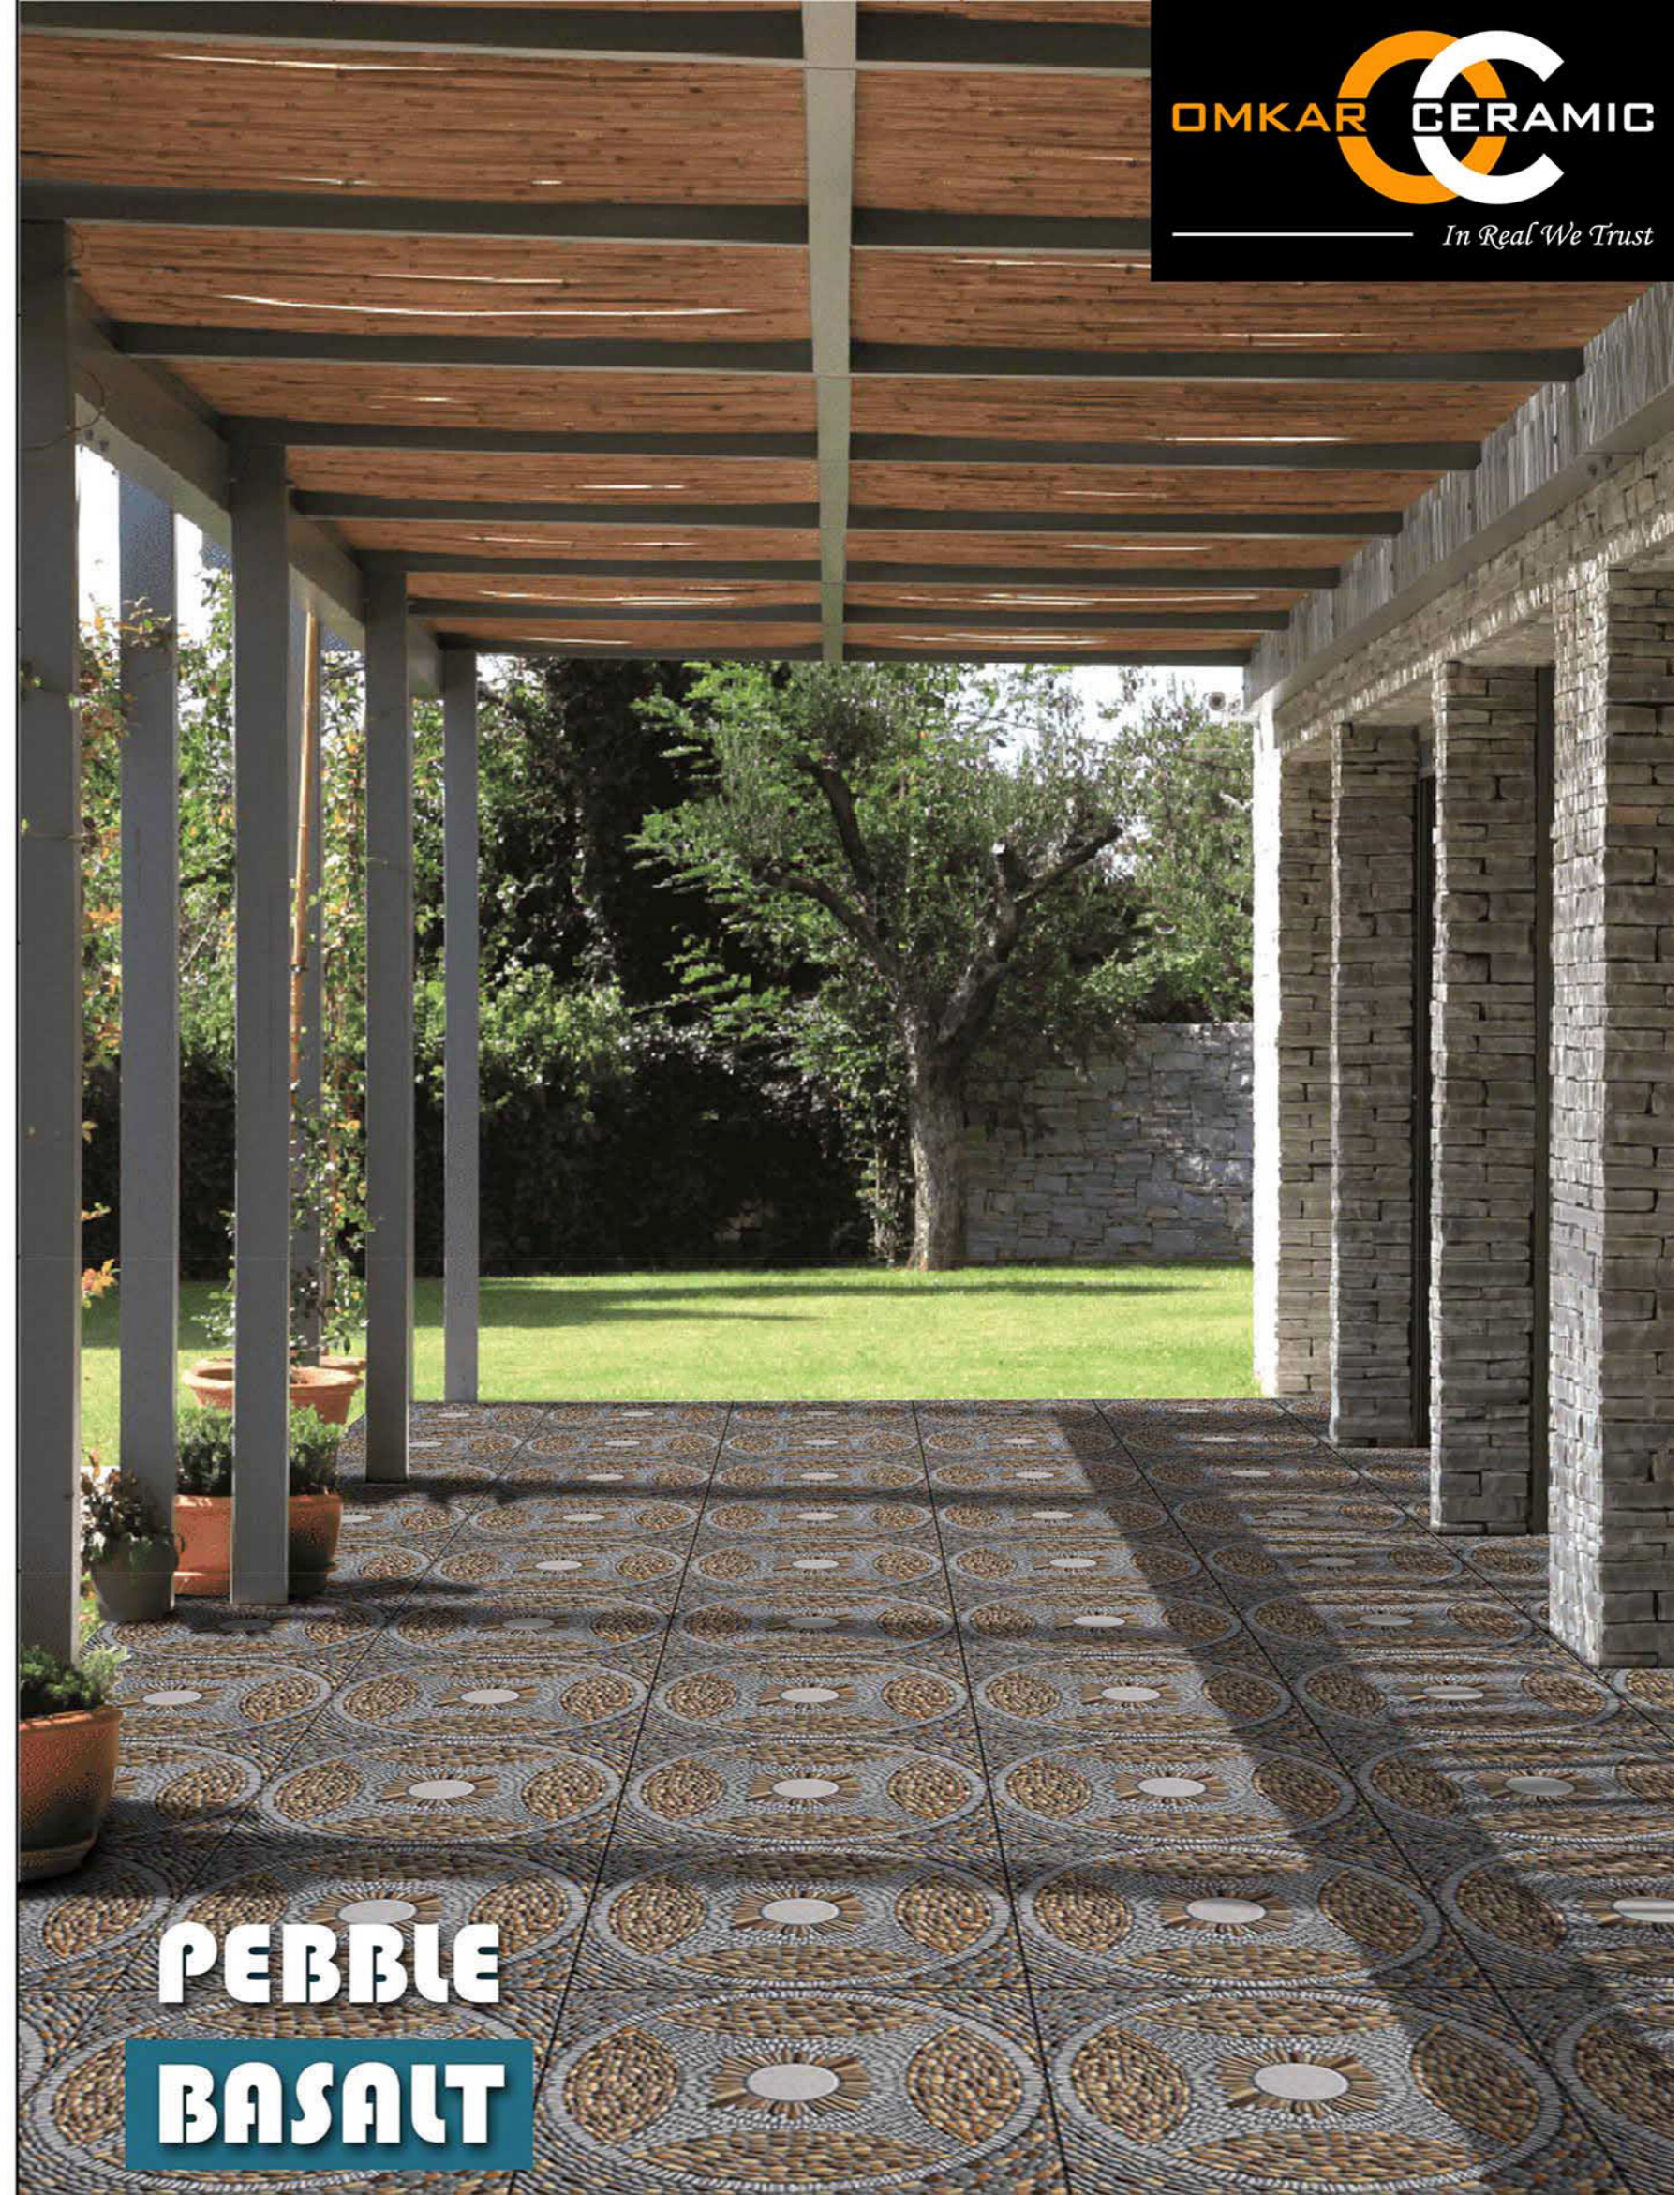

METRO CROWN

300
X
300
PARKING TILES

PEBBLE BASALT

PEBBLE IVORY

PEBBLE TOPAZ

PEBBLE GRANITE

PEBBLE
BASALT

300
x
300
PARKING TILES