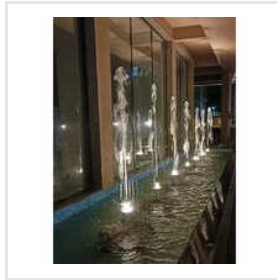

Key Facts

No of Staff	15
Year of Establishment	2021
OEM Service Provided	No

Our Products

Glass Mosaic Swimming Pool Tiles

500 LPH MS Borewell Water Treatment Plant

3 Feet Waterfall Fountain

1000LPH Sewage Treatment Plants