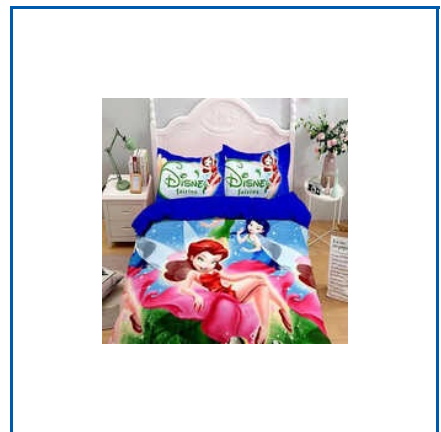

**DISNEY FAIRIES CARTOON PRINT
BEDSHEET**