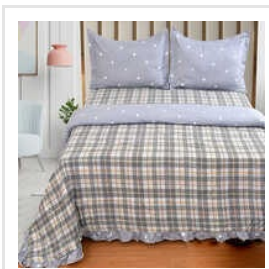

Cartoon Print Bedsheet

Customer faith well-kept
for lifetime.

01_Grey Color Mattress Protector, 02_Grey Color Mattress Protector, Antiskid Door Mats, Blue Color Cotton Towel, Blue Color Waterproof Fitted Mattress Protector, Check Frill Comforter Sets, Comfortable Mattress Protector, Comforter For Hotel, Cotton Soft Towel, Cream Color Comfortable Mattress Protector, etc.

Key Facts

No of Staff	10
Year of Establishment	2021
No of Production Lines	3
OEM Service Provided	No

Our Products

Sky Blue Color Cotton Towel

Printed Blue Color Glace Cotton Bedsheet

Check Frill Comforter Sets