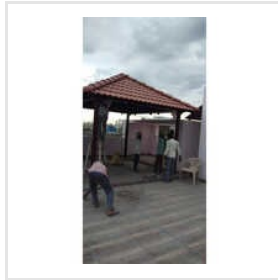

Clay Tiles Gazebo