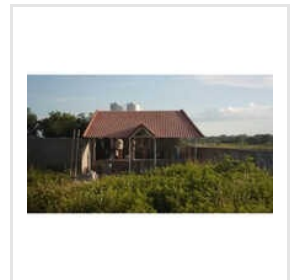

Roofing Clay Tile