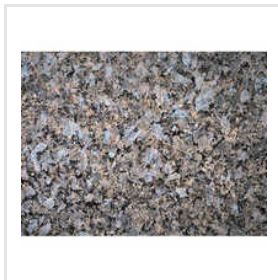

Key Facts

No of Staff	7
Year of Establishment	2015
OEM Service Provided	No

Our Products

Cygnus Brown Imported Granite

Wasbi White Imported Granite

Ocean Blue Imported Granite

Angola Brown Imported Granite

Cafe Imperial Black Imported Granite

Lemurian Blue Imported Granite

Madagasker Blue Imported Granite

Labradorite Blue Imported Granite

Baltic Brown Imported Granite

Royal Blue Pearl Imported Granite

Golden Lightning Imported Granite

Verde Lappona Green Imported Granite