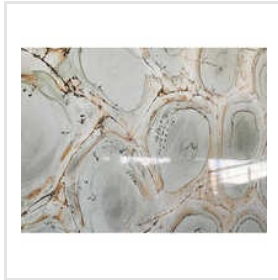

BLACK IMPORTED GRANITE

Customer Faith Well-Kept For **Lifetime.**

Absolute Black South Indian Granite, Adhunik Brown Granite, Adhunik Grey Granite, Adhunik White Granite, Adnalpadu Black South Indian Granite, Alaska Azul White Granite, Alaska Exotic White Granite, Alaska Gold Gangsaw Granite, Alaska Gold Granite, Alaska Gold North Indian Granite, Alaska Red North Indian Granite, Alaska White Granite, Amadeus Blue Grey South Indian Granite, Amba White South Indian Granite, Andromeda Beige Granite, etc.

Located in Kishangarh (Rajasthan, India), we, AKV Granite, are counted among the top manufacturers and suppliers in the industry. We are catering to the demands of a nationwide customer base for perfectly developed White Imported Granites, Yellow South Indian Granites, Golden North Indian Granites, and other products. Manufactured at our well-engineered production unit under the supervision of our team of skilled professionals, each of the products is highly durable, has a smooth texture, and exhibits a strong resistance to wear and tear. Thus, all the aforementioned features increase their demand in the market. Furthermore, the cost-effectiveness of the products is another factor in why they are popular in the industry and why we are repeatedly chosen over all the other market players.

Key Facts

No of Staff	7
Year of Establishment	2015
OEM Service Provided	No

Our Products

Cygnus Brown Imported Granite

Wasbi White Imported Granite

Ocean Blue Imported Granite

Angola Brown Imported Granite

Cafe Imperial Black Imported Granite