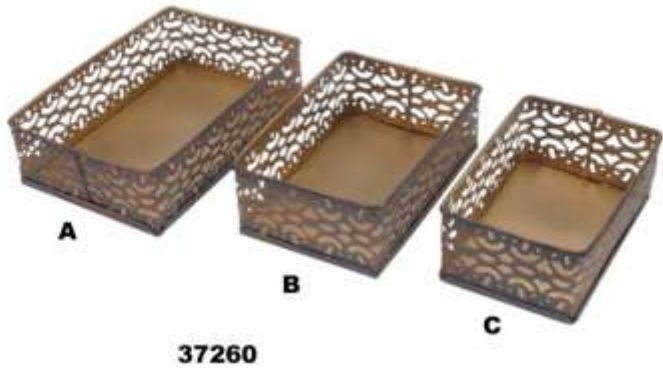

**OFFER FOR :-**

**DATE :-**

**Product code :- 37260 ABC**

**Product Name :- EITCHING TRAY**

**Size cm :- 16X11X4/13X9X4/12X8X4**

**Rs 375.00 set of 3**

**OFFER FOR :-**  
**DATE :-**

**Product code :- 37378 ABC**

**Product Name :- EITCHING TRAY**

**Size cm :- 9X10X4/16X9X4/14X8X4**

**Rs 375.00 set of 3**

**OFFER FOR :-**  
**DATE :-**

**Product code :- 37350 ABC**

**Product Name :- EITCHING TRAY**

**Size cm :- 16X14X5/14X12X5/12X11X5**