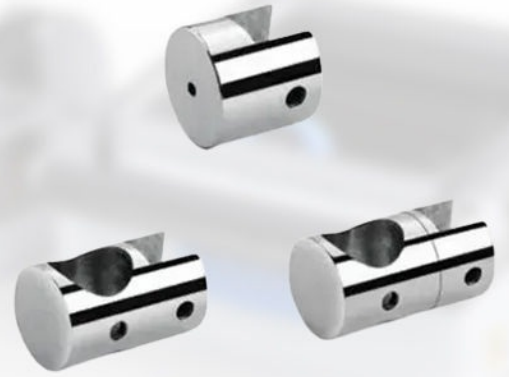

Stainless Steel Railing Bracket

Excellence in Production, Precision
in Delivery

1-2 Inch Stainless Steel Square RV Bracket, 50mm Stainless Steel Bend, 6 Inch Stainless Steel Glass Spigot, 8 Inch Railing Glass Spigot, L Type Stainless Steel Glass Bracket, L Type Wall Bracket Powder Coated Glass Railing Connector, Modern Glass Standoff Staircase Stainless Steel Fitting for Glass Balustrade, S S Chrome Finish Handrail Bracket, SS Folding Cap Glass Brackets, SS Glass Point Fitting, SS Glass Railing Round Ball, SS Railing Glass Patti, SS304 Balcony Railing Glass Standoff Holder, SS304 Railing Glass Spigot, Side Mounted Stainless Steel Handrail Bracket, etc.

STAINLESS STEEL L JHULA BRACKET STAINLESS STEEL GLASS COUPLER SS FOLDING CAP GLASS BRACKETS

About Us

Krishna Industries is a leading manufacturer catering to the vast requirements for a myriad of stainless steel products, such as Stainless Steel Railing Brackets, Stainless Steel Railing Glass Spigots, Stainless Steel RV Brackets, Stainless Steel D Brackets, and Stainless Steel Glass Studs among others. Our stainless steel products are precise in craftsmanship, working for durability and esthetic appeal in making any space beautiful and functional. We know the urgency in construction and design: the necessity of having robust and reliable components. We employ the best material possible with the most advance manufacturing techniques to build quality, and so this does not guarantee 100% but excellence in all our product offerings.