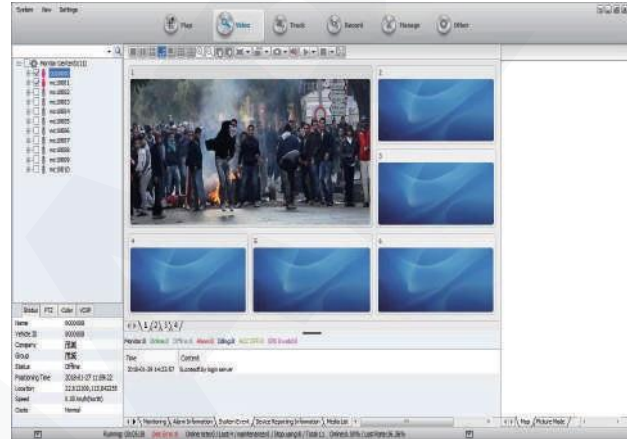

# LIVE STREAM CAMERA MANAGEMENT SYSTEM

Sanchar CMSV6 is a video management system, which is an integral component of a security camera system that in general:

- Collects video from cameras and other sources
- Records / stores that video to a storage device
- Provides a password controlled interface to both view the live video, and access recorded video

## Live Stream System Diagrammatization