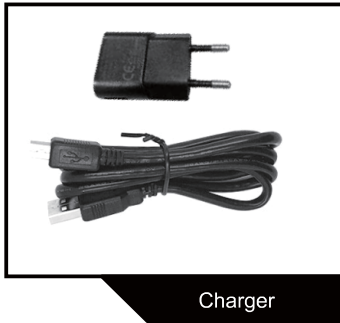

Language	English
Red IR switch	Auto/Manual
Record Warming	On/Off
Key tone	On/Off
Video Section	1min /5min /10min /15min
Screen Protect	Off /1min /3mins /5mins
Default Setting	Restore factory setting
CAMERA	
Video Transfer	USB 2.0
Video output	HDMI 1.3 port
Recording Angle	Wide Angle 160 degrees
Night Vision	Yes-four built-in high-intensity infrared illuminators, up to 15 meters with visible face detection
WaterProof	IP67
Clip	High quality metal clip with 360 degrees rotation
BATTERY	
Type	Built-in 3500mAH lithium battery
charging	3 Hours
Battery Life	12 Hours
Battery Level	Visual Indicator
OTHERS	
Password Protect	To set an administrator password to allow deletion via software, user can only view the videos but cannot delete
Dimension	96mm*62mm*31mm
Weight	185g
Working Temperature	0 ~ 55 degree Celsius
Storage Temperature	-10 ~ 70 degree Celsius
Standard Accessories	Charger I USB data/Charging cable I Docking station I Metal Clip I Driver CD I User manual

Standard Accessories

Charger