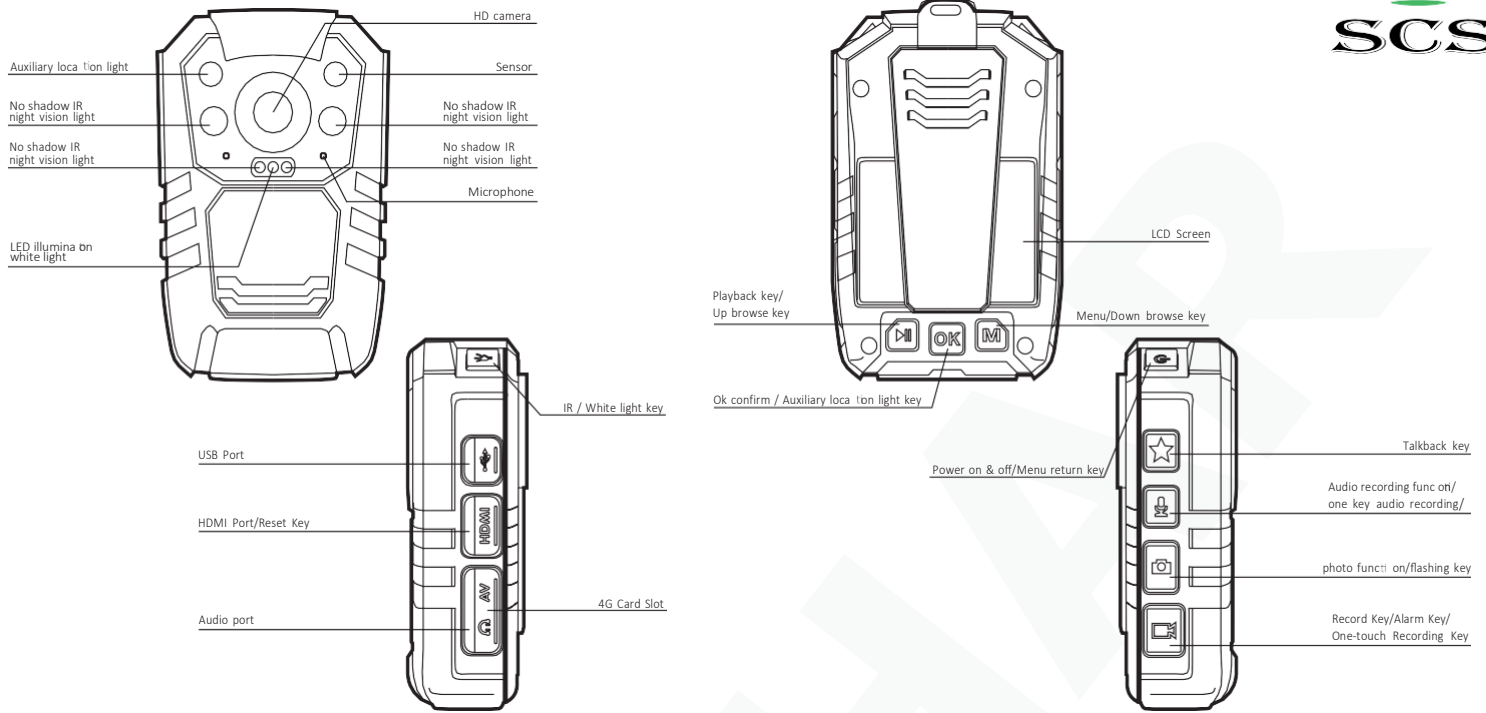

Key Function