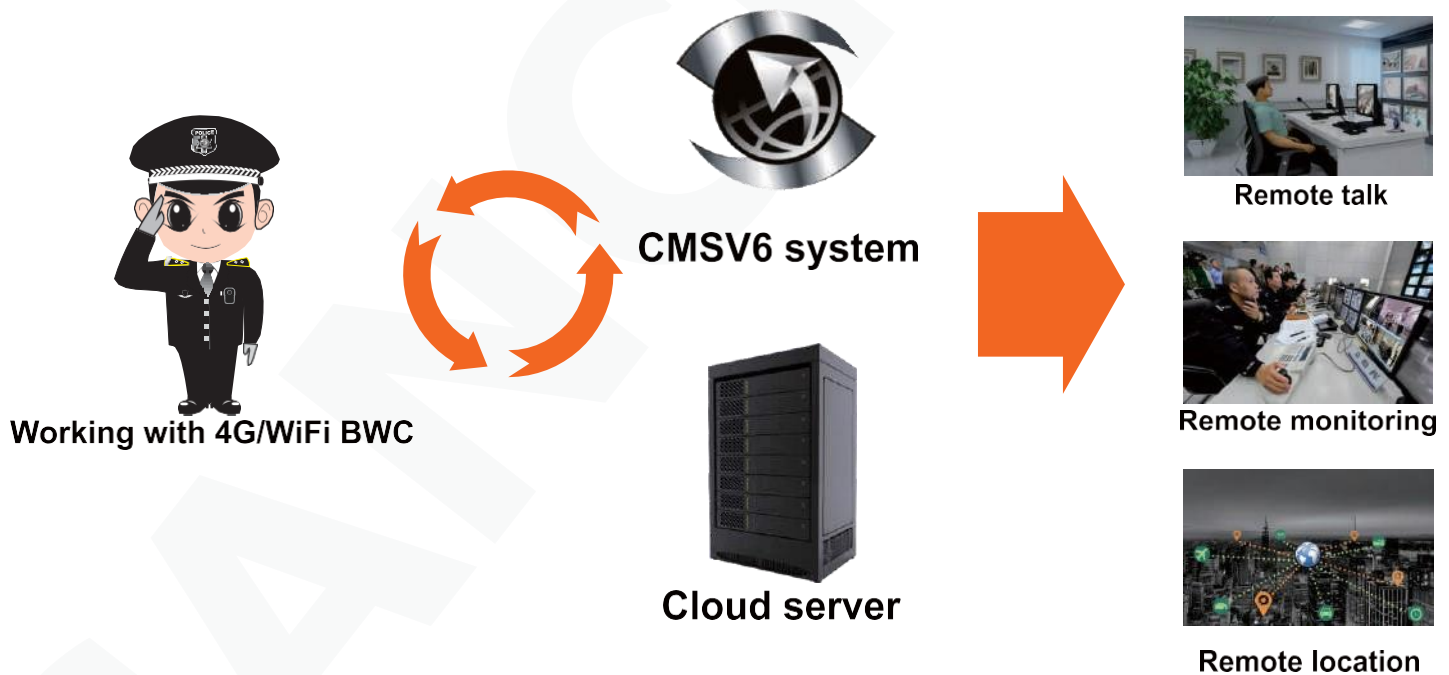

# LIVE STREAM CAMERA MANAGEMENT SYSTEM

Sanchar CMSV6 is a video management system, which is an integral component of a security camera system that in general:

- Collects video from cameras and other sources
- Records / stores that video to a storage device
- Provides a password controlled interface to both view the live video, and access recorded video

## Live Stream System Diagrammatization