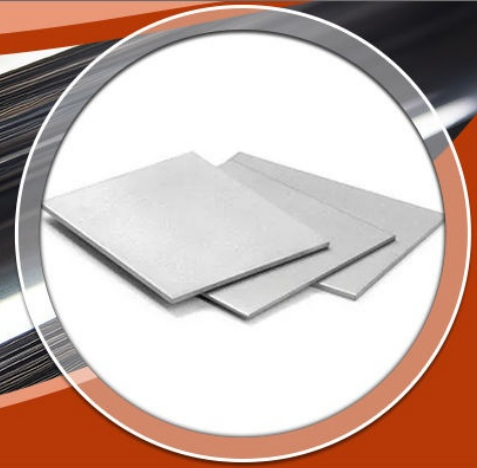

STAINLESS STEEL SHEET

Together we work to Full-Fill your needs

10 Inch Butterfly Valve, 15-5 PH Stainless Steel Sheet, 15-5 Ph Stainless Steel Coil, 19000 Aluminium Plate, 2 Inch Stainless Steel Butterfly Valve, 2014 Aluminum Alloy Bar, 2014 Aluminum Alloy Rod, 202 Stainless Steel Circle, 202 Stainless Steel Coil, 202 Stainless Steel Elbow, 202 Stainless Steel Flange, 202 Stainless Steel Flat Bar, 202 Stainless Steel Plate, 202 Stainless Steel Round Bar, 202 Stainless Steel Round Rod, etc.

202 STAINLESS STEEL PLATE

304 STAINLESS STEEL PLATE

316L STAINLESS STEEL HR PLATE

About Us

At Jicon Steel India, we are dedicated to delivering superior industrial metal products, such as Industrial Stainless Steel Plate, Stainless Steel Sheet, Stainless Steel Coil, Brass Round Bar, Stainless Steel Tee, and more. As a reputable manufacturer, supplier, exporter, and trader, we strive to provide outstanding solutions for a diverse array of industries. Our fundamental principles of precision, innovation, and customer satisfaction inform all our endeavors.