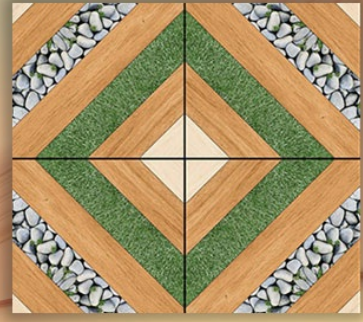

Glazed Polished Tiles

300X450 MM Designed Elevation Wall Tiles, 300X450 MM Designed Glossy Wall Tiles, 300X450 MM Elevation Wall Tiles, 300X450 MM Glossy Wall Tiles, 300X450 MM High Gloss Wall Tiles, 300X450 MM Kitchen Wall Tiles, 300X450 MM Luster And Carving Wall Tiles, 300X450 MM Luxury Glossy Wall Tiles, 300X450 MM Matt Wall Tiles, etc.

600X600 MM BOOKMATCH GLAZED POLISHED TILES

600X600 MM MARBLE GLAZED POLISHED TILES

600X600 MM 3D GLAZED POLISHED TILES

About Us

Tiles, be it of floor or wall, interior or exterior, plays a vital role in enhancing the looks of any space. It is one such material, which must be chosen with utmost care. Factors like durability, easy cleaning, dimensional accuracy, design perfection and print clarity must be considered while buying them. But when you are dealing with Orange Ceramics, you can remain free from such quality issues. We take responsibility for delivering quality examined and the finest collection of Tiles to the markets. In the industry, we hold a good reputation as a manufacturer and wholesaler, because of supplying remarkable tiles such as Marble Glazed Polished Tiles, Matt Finish Tiles, Rustic Punch Porcelain Digital Tiles, Elevation Wall Tiles, etc.