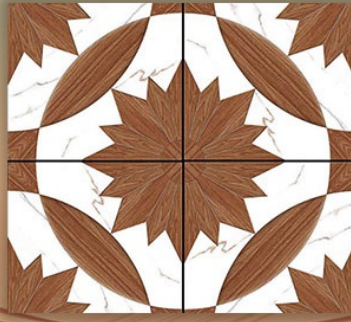

Glazed Polished Tiles

300X450 MM Designed Elevation Wall Tiles, 300X450 MM Designed Glossy Wall Tiles, 300X450 MM Elevation Wall Tiles, 300X450 MM Glossy Wall Tiles, 300X450 MM High Gloss Wall Tiles, 300X450 MM Kitchen Wall Tiles, 300X450 MM Luster And Carving Wall Tiles, 300X450 MM Luxury Glossy Wall Tiles, 300X450 MM Matt Wall Tiles, etc.

600X600 MM BOOKMATCH GLAZED POLISHED TILES

600X600 MM MARBLE GLAZED POLISHED TILES

600X600 MM 3D GLAZED POLISHED TILES

About Us

Tiles, be it of floor or wall, interior or exterior, plays a vital role in enhancing the looks of any space. It is one such material, which must be chosen with utmost care. Factors like durability, easy cleaning, dimensional accuracy, design perfection and print clarity must be considered while buying them. But when you are dealing with Orange Ceramics, you can remain free from such quality issues. We take responsibility for delivering quality examined and the finest collection of Tiles to the markets. In the industry, we hold a good reputation as a manufacturer and wholesaler, because of supplying remarkable tiles such as Marble Glazed Polished Tiles, Matt Finish Tiles, Rustic Punch Porcelain Digital Tiles, Elevation Wall Tiles, etc.