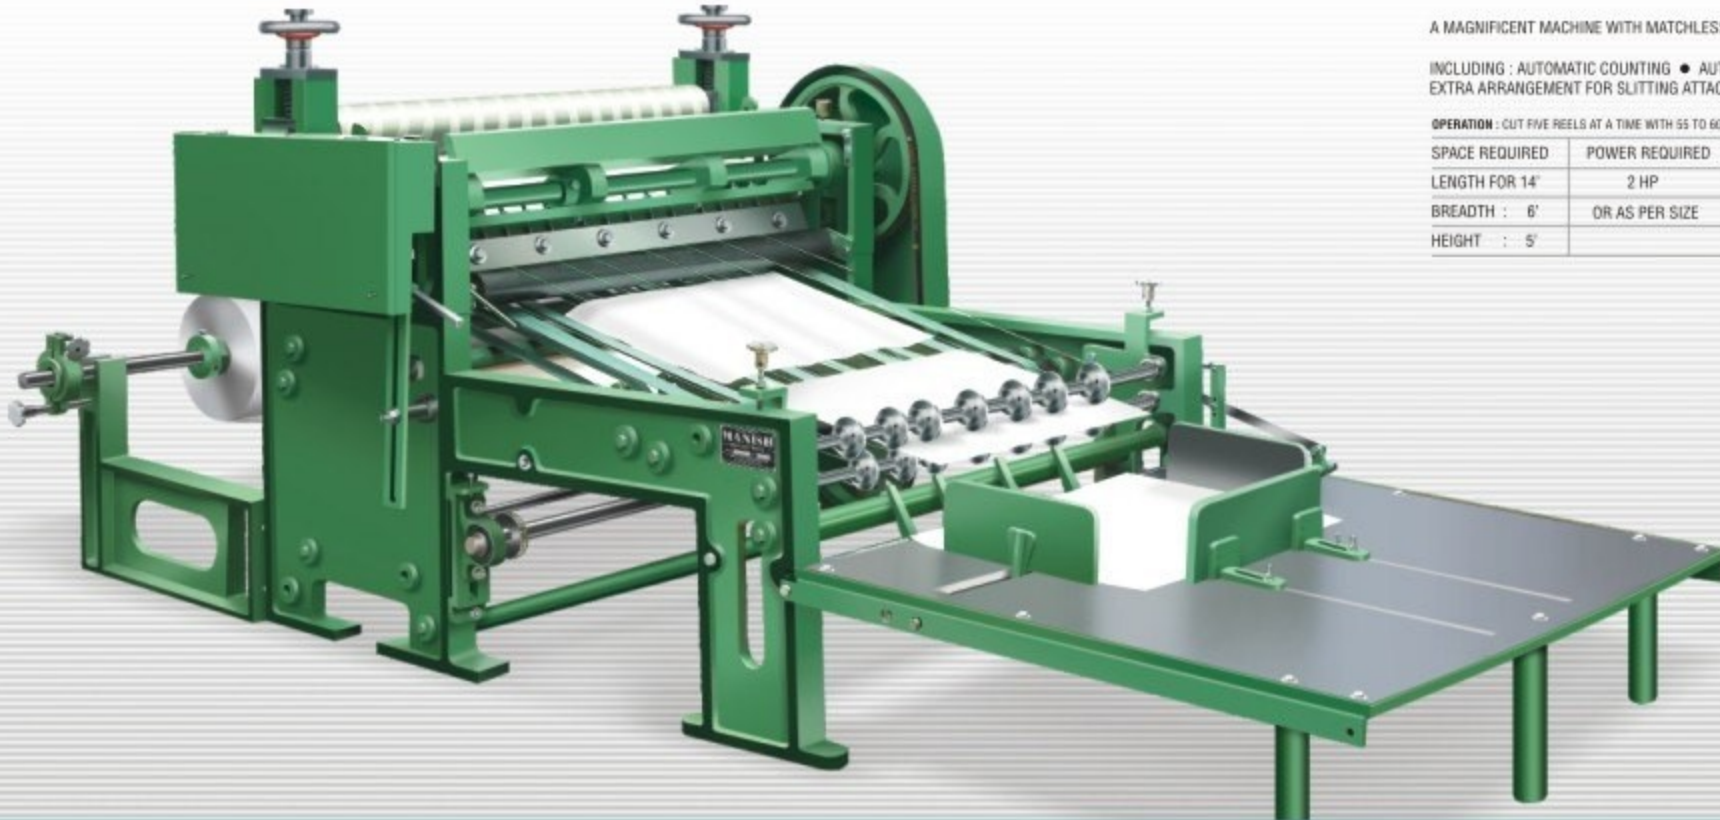

A company with the sole motive of providing, excellence in performance at the most economical price & to serve you better . . . always.

Heavy Duty Automatic Paper Reel to Sheet Cutting Machine

A MAGNIFICENT MACHINE WITH MATCHLESS PERFORMANCE

INCLUDING : AUTOMATIC COUNTING • AUTOMATIC JOGGING
EXTRA ARRANGEMENT FOR SLITTING ATTACHMENT (If Required)

OPERATION : CUT FIVE REELS AT A TIME WITH 55 TO 60 STROKES RPM

SPACE REQUIRED	POWER REQUIRED	WEIGHT
LENGTH FOR 14"	2 HP	1500 TO 2000 Kg.
BREADTH : 6'	OR AS PER SIZE	
HEIGHT : 5'		