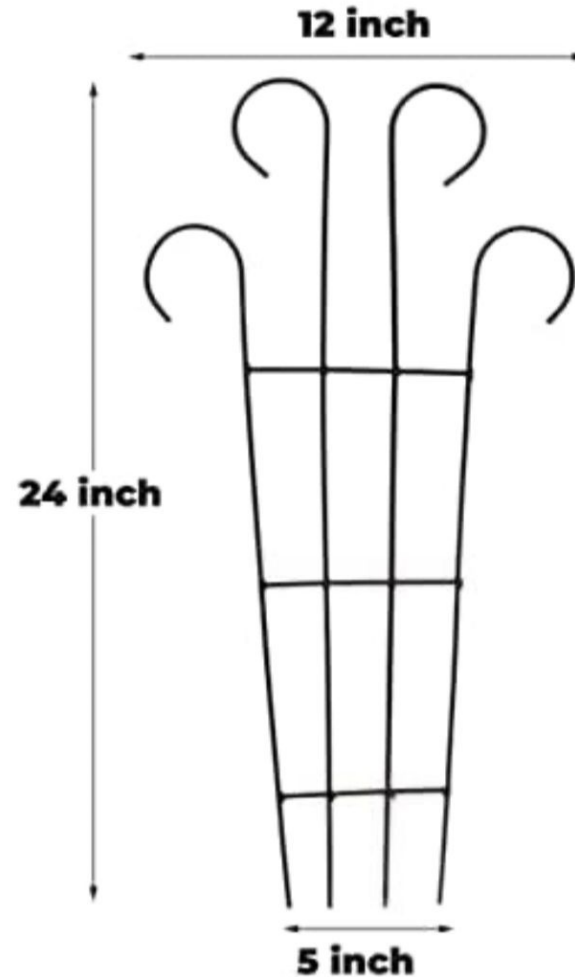

Email: elegantcraftsIndia@gmail.com

Mob: 8218520260

Rectangular Planter Stand

Size : L-60 cm W-20 cm H-10 cm

Color: Black Matt

Price: 230/-

Item Code: 1059

Plant Stakes

Size : D-11 cm H-41 cm

Color: Black Matt

Price: 30/-

Item Code: 1058

Big Plant Stakes

Size : L-30.5 cm B-13 cm H-61 cm

Color: Black Matt

Price: 110/-

Item Code: 1057

Round Planter stand

Size : D-20 cm H-10 cm

Color: Black Matt

Price: 80/-

Item Code: 1056

Planter Set (Pair)

Large- Height-14cm Dia-19cm

Small-Height-11cm Dia-15 Cm

Price: 410/-

Item Code: 1055

Apple Tabletop Planter

Size: H-15cm D-15cm

Color: Multicolor

Price:185 /-

Item Code: 1054-A