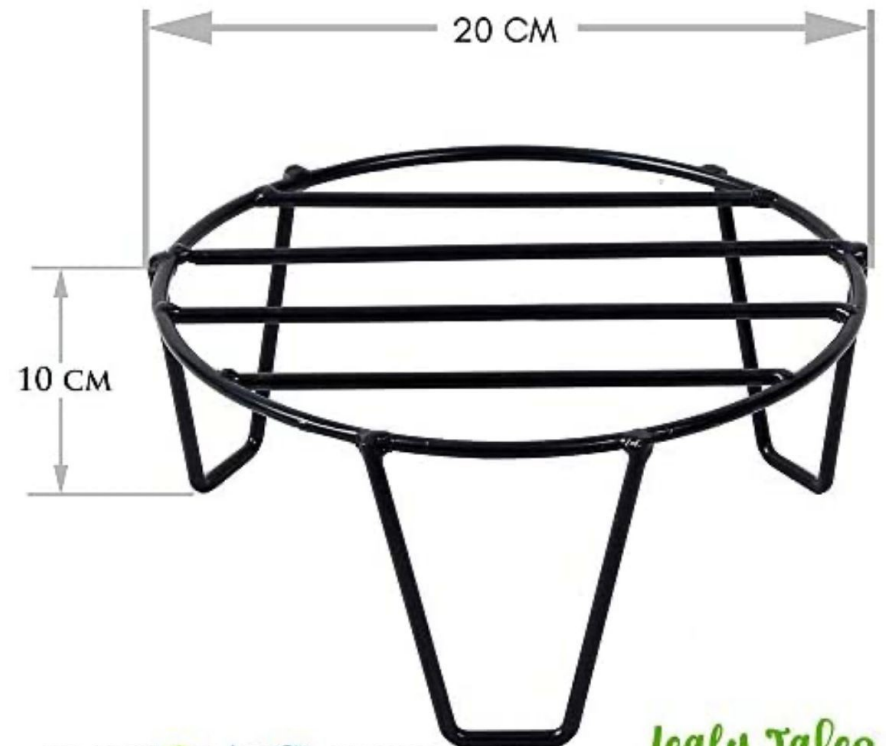

Email: elegantcraftsIndia@gmail.com

Mob: 8218520260

Rectangular Planter Stand

Size : L-60 cm W-20 cm H-10 cm

Color: Black Matt

Price: 230/-

Item Code: 1059

Plant Stakes

Size : D-11 cm H-41 cm

Color: Black Matt

Price: 30/-

Item Code: 1058

Big Plant Stakes

Size : L-30.5 cm B-13 cm H-61 cm

Color: Black Matt

Price: 110/-

Item Code: 1057

Round Planter stand

Size : D-20 cm H-10 cm

Color: Black Matt

Price: 80/-

Item Code: 1056

Planter Set (Pair)

Large- Height-14cm Dia-19cm

Small-Height-11cm Dia-15 Cm

Price: 410/-

Item Code: 1055

Apple Tabletop Planter

Size: H-15cm D-15cm

Color: Multicolor

Price:185 /-

Item Code: 1054-A