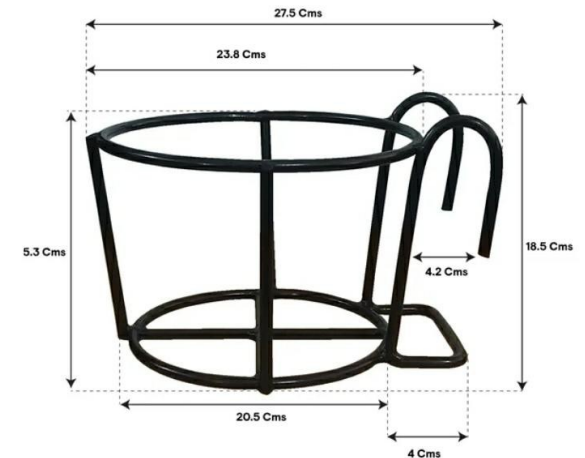

Size: H-16cm L-25cm D-19cm

Color: Black Matte

Price: 125/-

Item Code: 1016

Item Code: 1017

Railing Planter Stand

Size: H-18cm D-24

Color: Black Matte

Price: 170/-

Hanging Planter with stand

Size: H-34cm D-18

Color: Black Matte

Price: 210/-

Item Code: 1018

Modern Table Top Planter

Size Large: H-24 cm D-19 cm