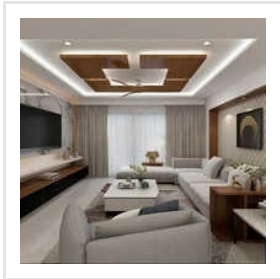

POP False Ceiling