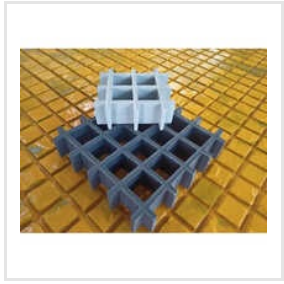

**1220x3660mm Concave Surface FRP**

**Frp Solar Rooftop Walkway**

**Commercial FRP Gratings**

**FRP Platform Grating**

**FRP Grittled Top Grating**

**Square Frp Grating**

**Fibre Reinforced Plastic Gratings**

**Frp Solar Walkway Grating**

**Frp Moulded Grating**

**Floor Fibre Grating**

**Concave Surface FRP Grating**

**Frp Moulded Grating**

**GRP Applied Grit Top Grating**

**Concave Surface FRP Grating**

**GRP Molded Grating**