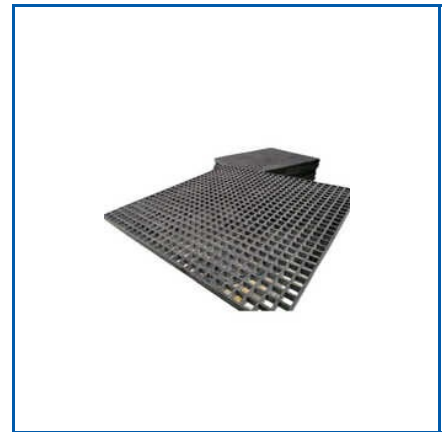

# FRP GRATINGS

**CUSTOMER SATISFACTION IS OUR PRIORITY**

1200x800x150 mm FRP Rectangular Pellets, 1220x2440mm Fiber Reinforced Grating, 1220x2440mm GRP Walkway Grating, 1220x2440mm Molded Fiberglass Grating, 1220x3660mm Concave Surface FRP Grating, 1220x3660mm FRP Cover Top Grating, etc.

**5X5 FEET FRP MOLDED GRATING**

**1220X3660MM FRP FLOOR GRATING**

**1220X3660MM FRP PLATFORM GRATING**

## About Us

We at Plurimo Pultrusion And Composite Private Limited are committed to providing our clients with the top goods like RP Section, FRP Fiberglass Angle Profile, FRP Handrail, GRP Pultruded Profiles, etc. We work hard to develop innovative, dependable, and reasonably priced solutions. Our manufacturer and supplier company is committed to offering our customers the best products, as well as the highest level of customer service.