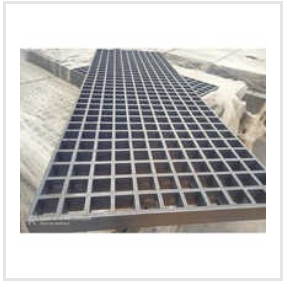

**1220x3660mm Concave Surface FRP**

**Frp Solar Rooftop Walkway**

**Commercial FRP Gratings**

**FRP Platform Grating**

**FRP Grittled Top Grating**

**Square Frp Grating**

**Fibre Reinforced Plastic Gratings**

**Frp Solar Walkway Grating**

**Frp Moulded Grating**

**Floor Fibre Grating**

**Concave Surface FRP Grating**

**Frp Moulded Grating**

**GRP Applied Grit Top Grating**

**Concave Surface FRP Grating**

**GRP Molded Grating**