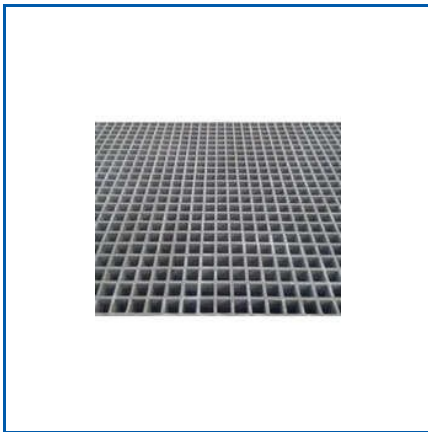

# FRP GRATINGS

**CUSTOMER SATISFACTION IS OUR PRIORITY**

1200x800x150 mm FRP Rectangular Pellets, 1220x2440mm Fiber Reinforced Grating, 1220x2440mm GRP Walkway Grating, 1220x2440mm Molded Fiberglass Grating, 1220x3660mm Concave Surface FRP Grating, 1220x3660mm FRP Cover Top Grating, etc.

**5X5 FEET FRP MOLDED GRATING**

**1220X3660MM FRP FLOOR GRATING**

**1220X3660MM FRP PLATFORM GRATING**