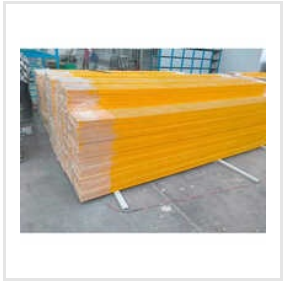

**1220x3660mm Concave Surface FRP**

**Frp Solar Rooftop Walkway**

**Commercial FRP Gratings**

**FRP Platform Grating**

**FRP Grittled Top Grating**

**Square Frp Grating**

**Fibre Reinforced Plastic Gratings**