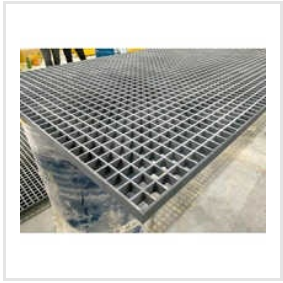

**1220x3660mm Concave Surface FRP**

**Frp Solar Rooftop Walkway**

**Commercial FRP Gratings**

**FRP Platform Grating**

**FRP Grittled Top Grating**

**Square Frp Grating**

**Fibre Reinforced Plastic Gratings**

**Frp Solar Walkway Grating**

**Frp Moulded Grating**

**Floor Fibre Grating**

**Concave Surface FRP Grating**

**Frp Moulded Grating**

**GRP Applied Grit Top Grating**

**Concave Surface FRP Grating**

**GRP Molded Grating**