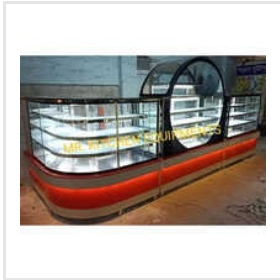

Korean Display Counter