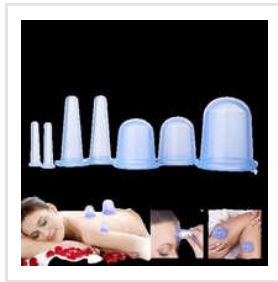

Horn Cups 03

Silicon Fascial Cupping Set (7pc)

Lancet Box (100 Pc) Harson

Cuping Set (12 Pc) Golden

Cuping Set (12 Pc) Jinkang

CAN Cup Set (12pc)

Extension Pipe White

Male Organ Developer Pump (Digital)