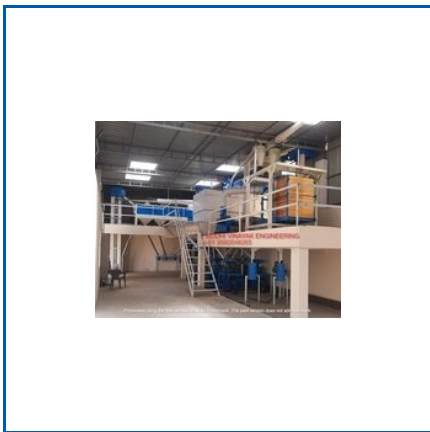

FLOUR MILL MACHINE